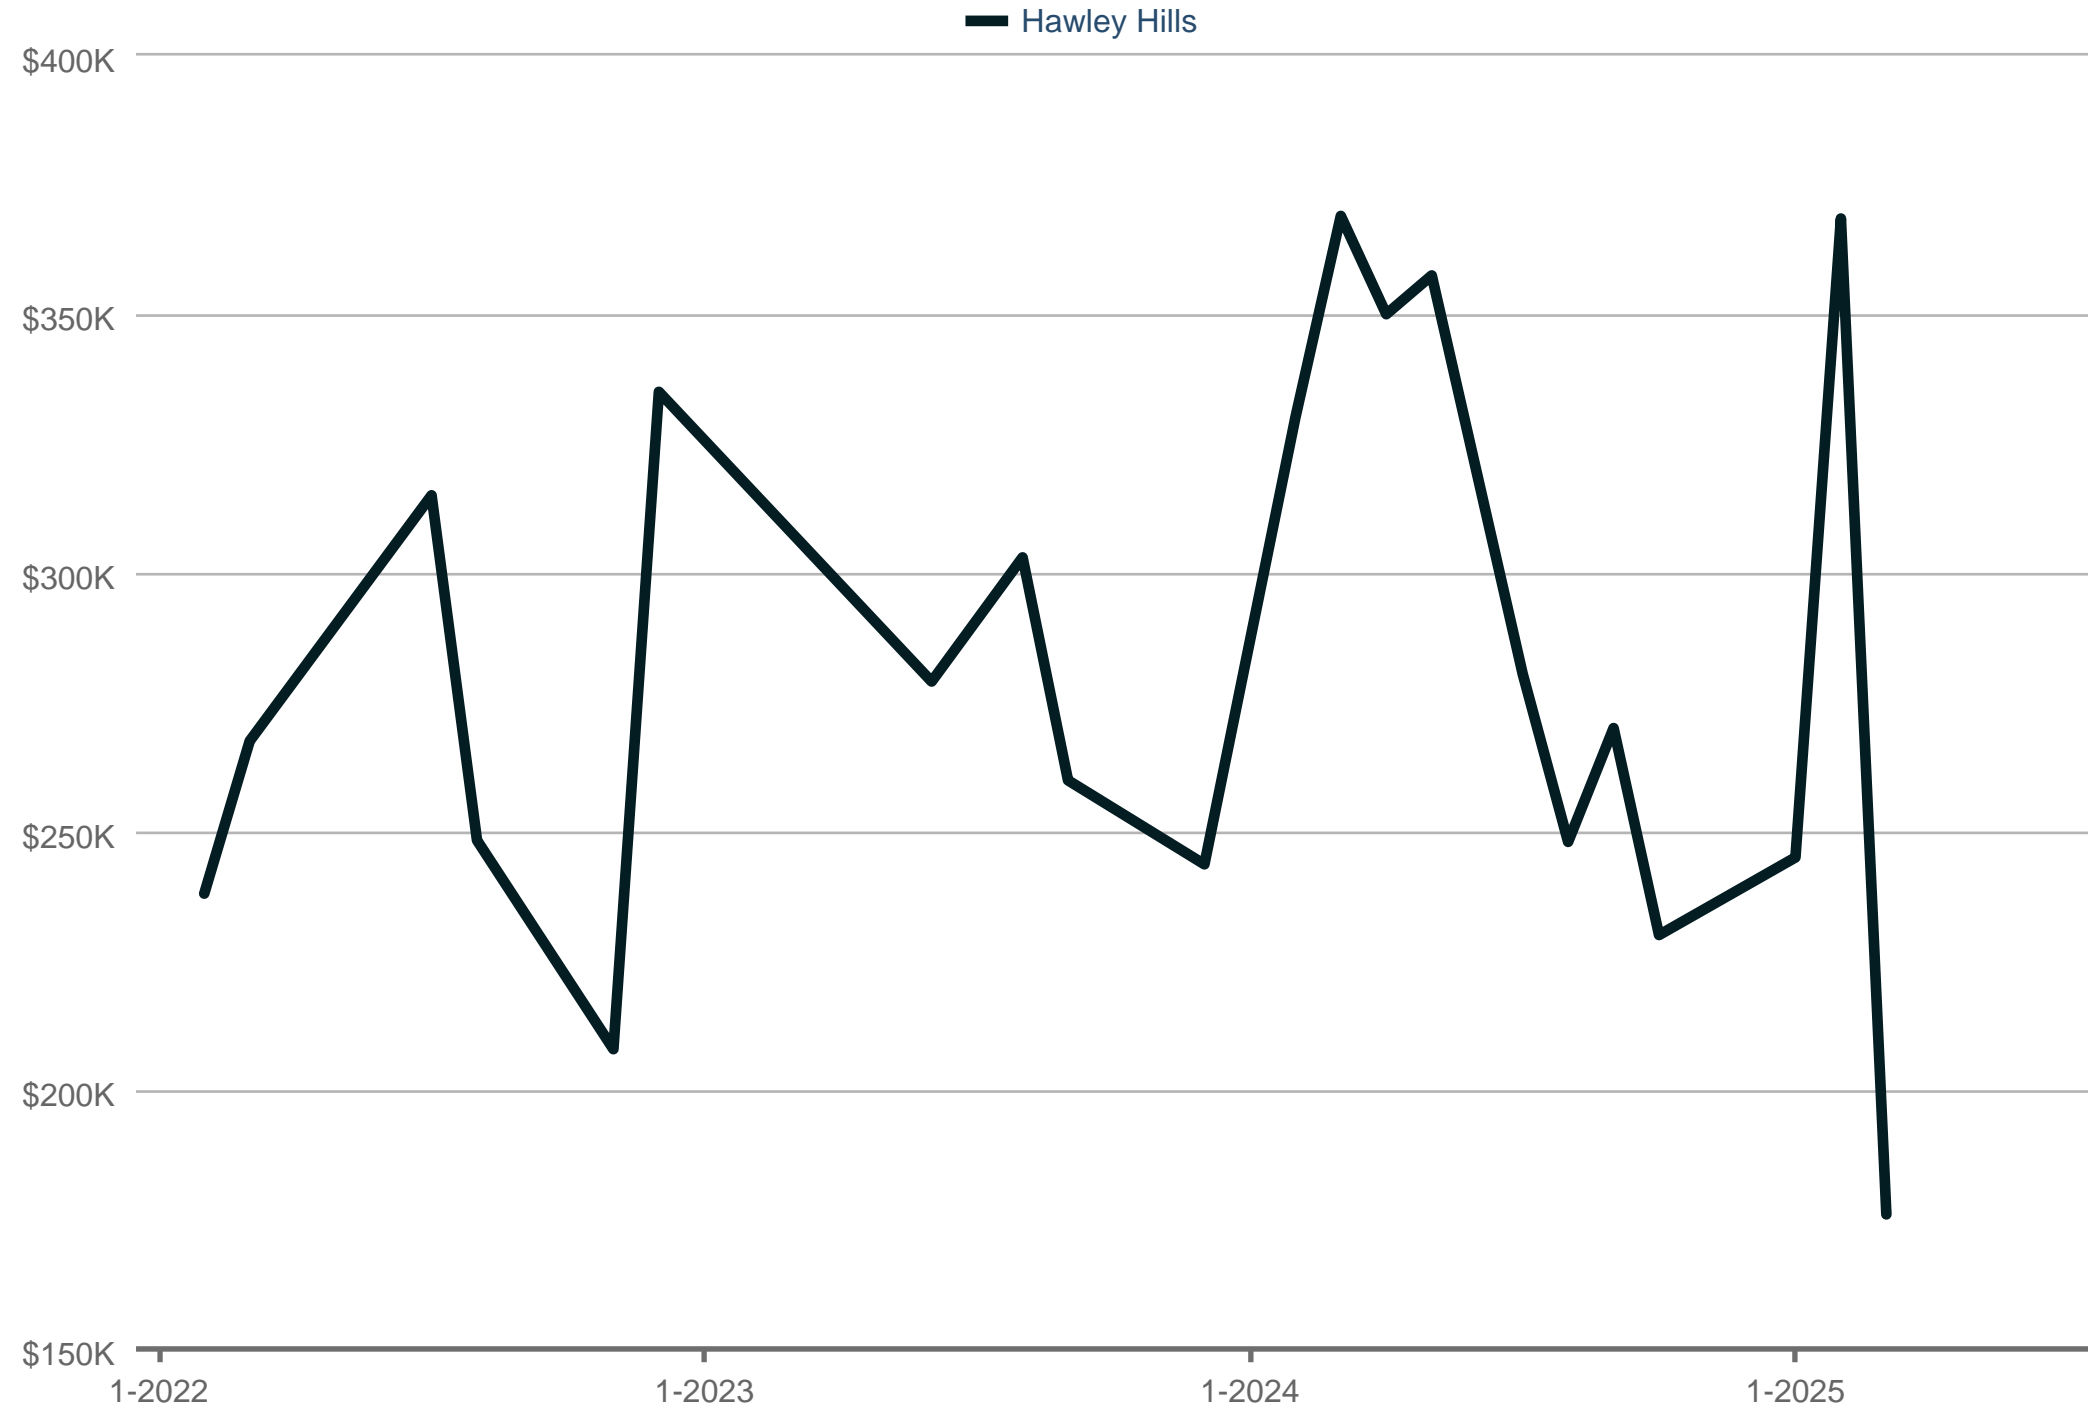

Average Sales Price

Hawley Hills

Each data point is one month of activity. Data is from August 22, 2025.