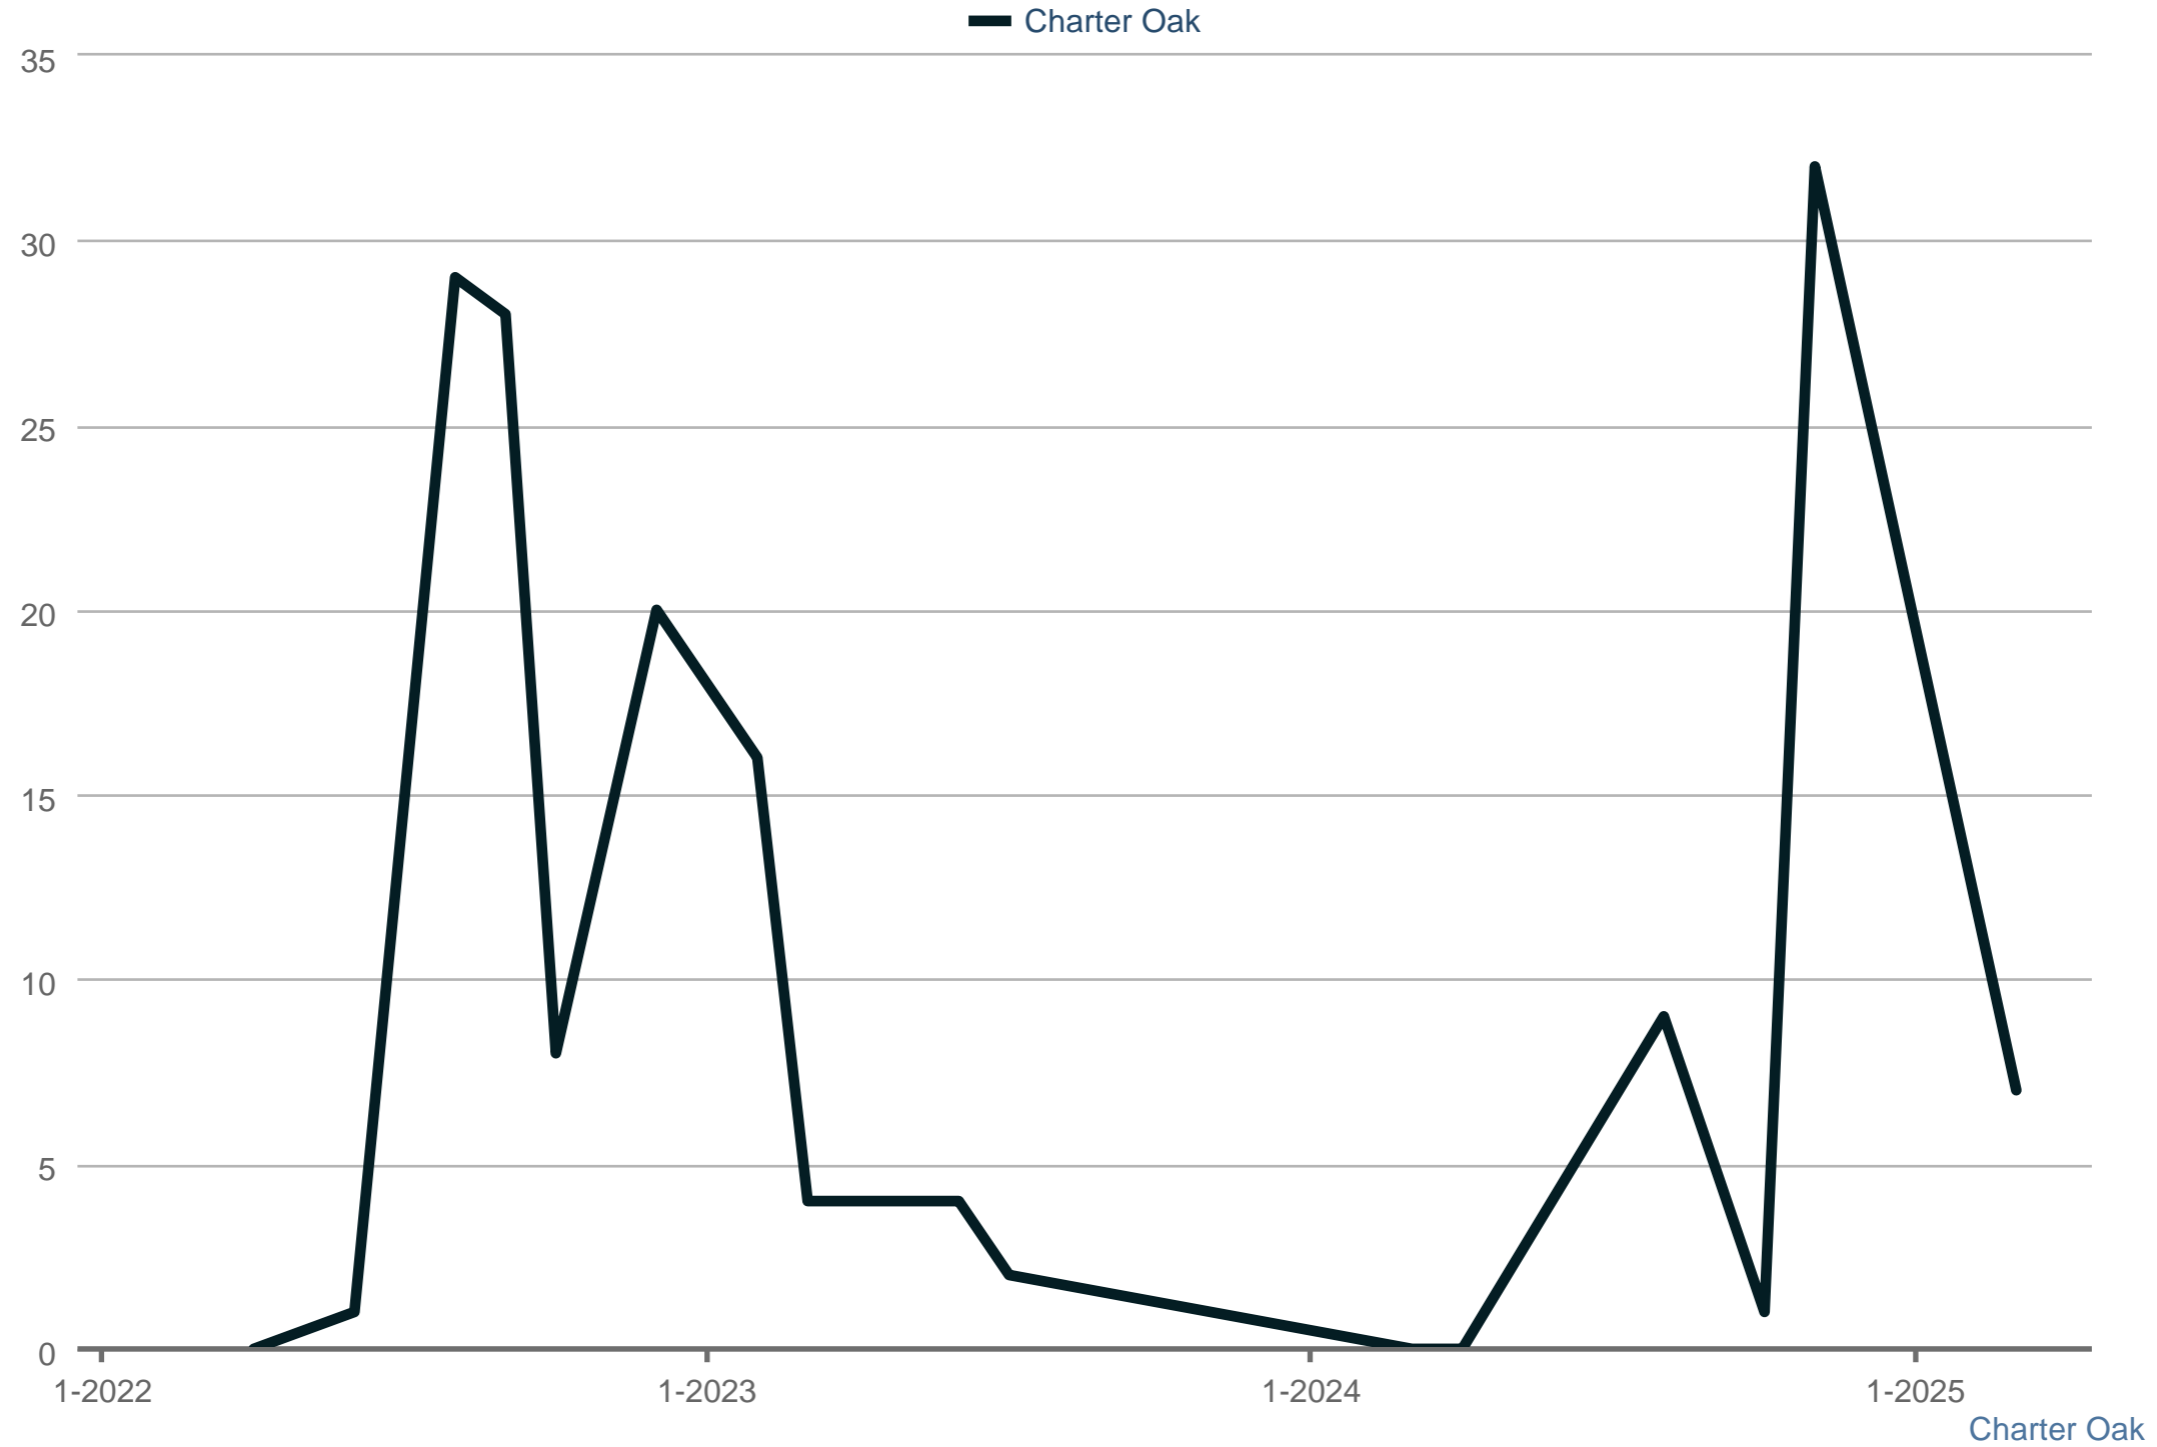

Average Days on Market

Each data point is one month of activity. Data is from May 17, 2025.