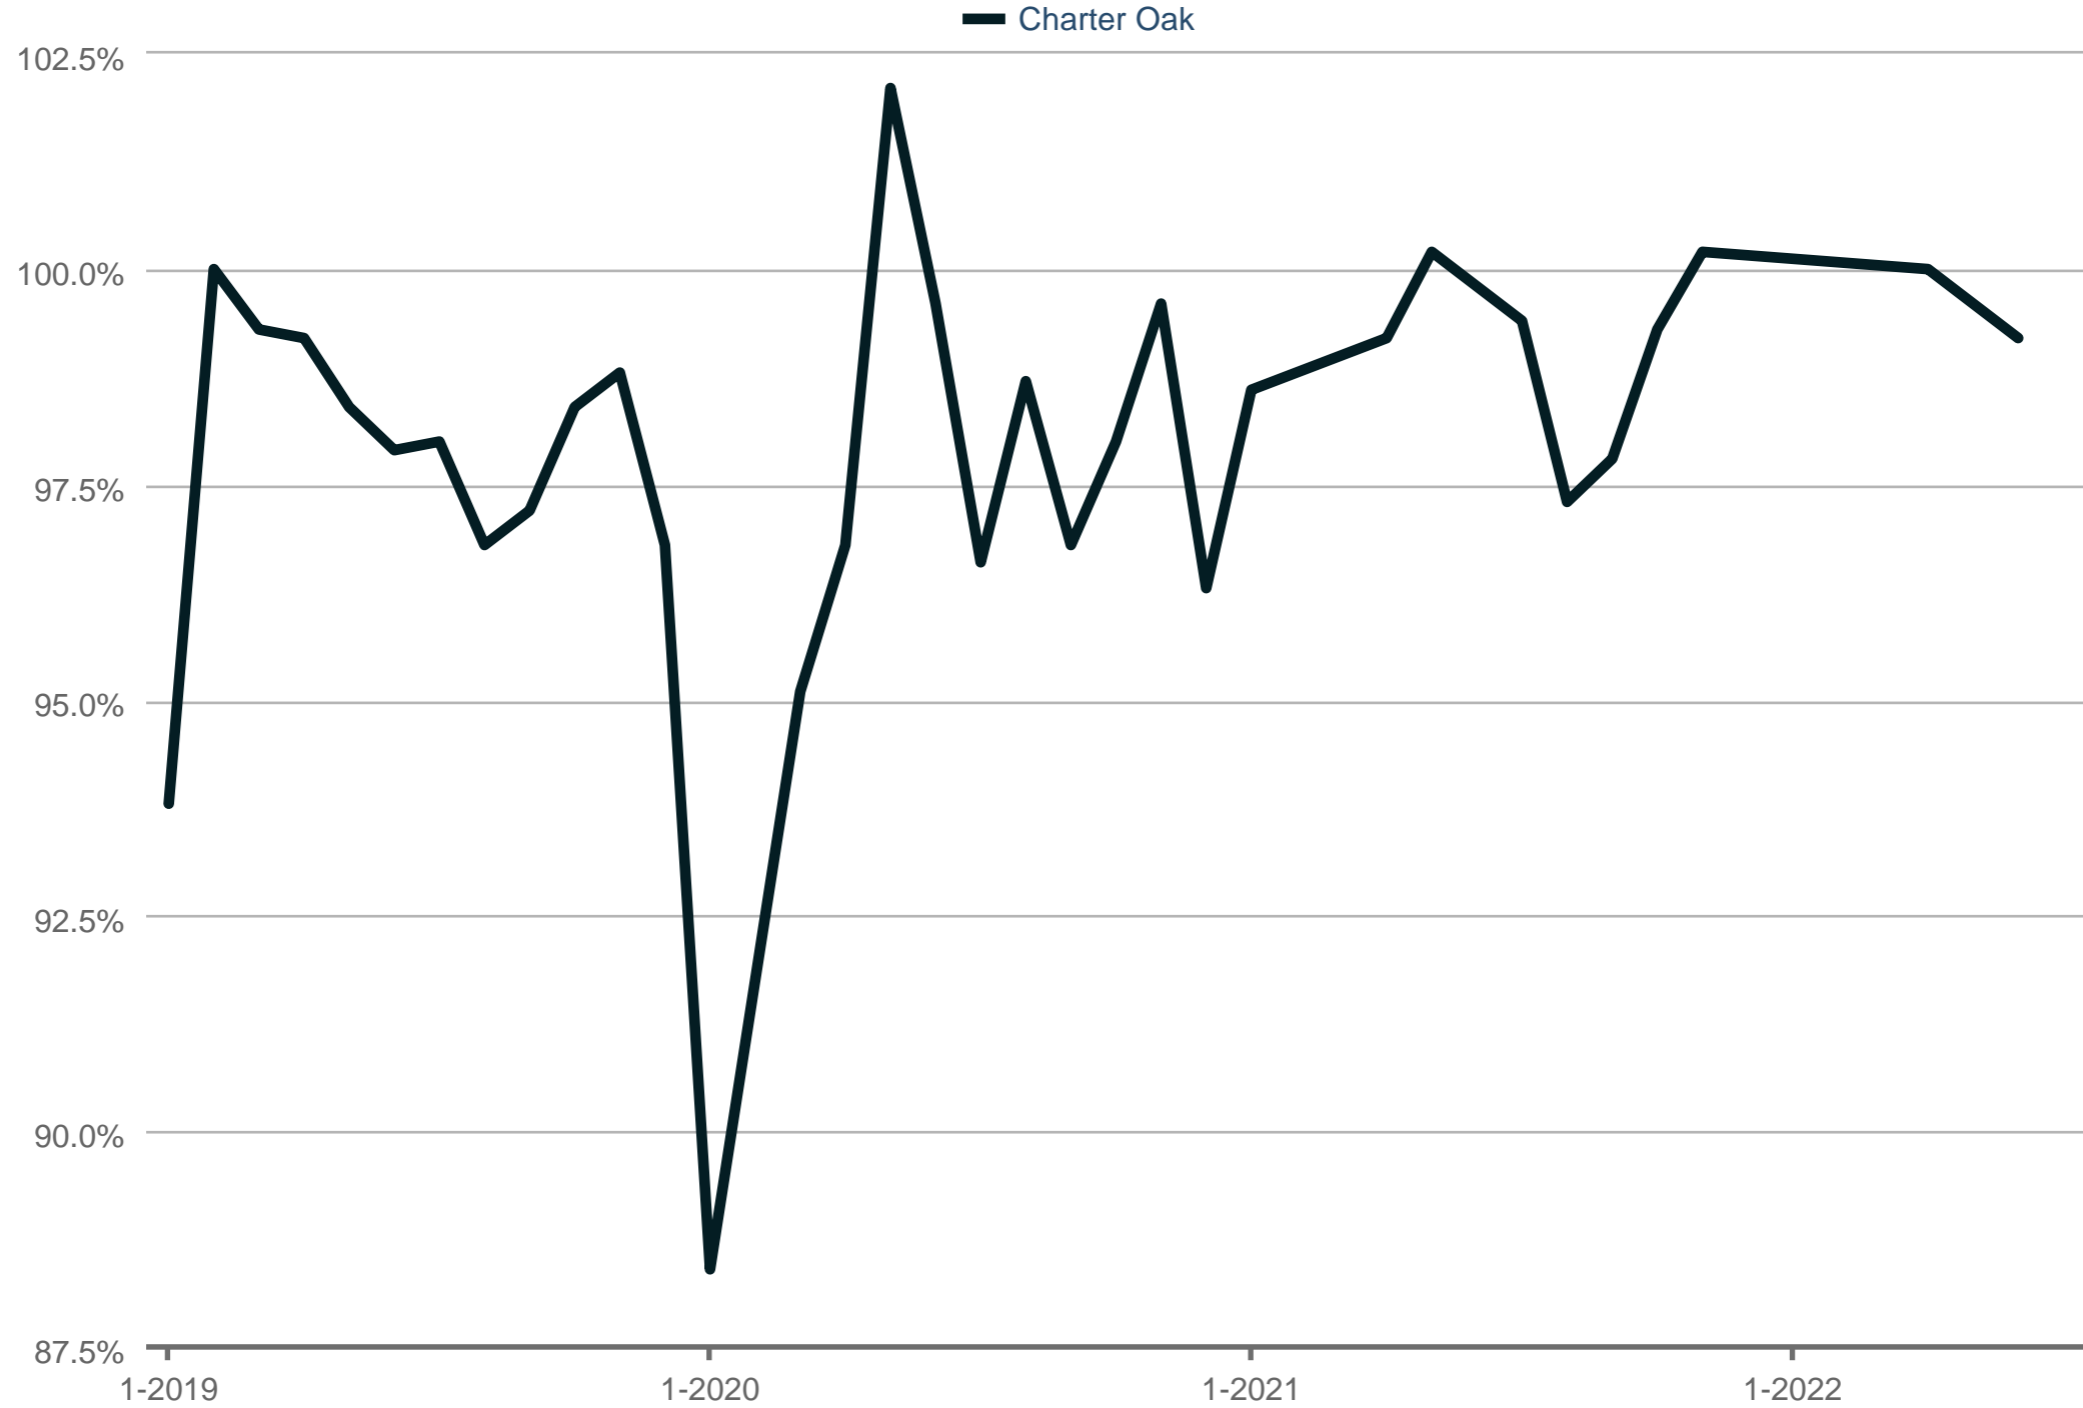

Average Percent of Last List Price

Charter Oak

Each data point is one month of activity. Data is from August 15, 2022.