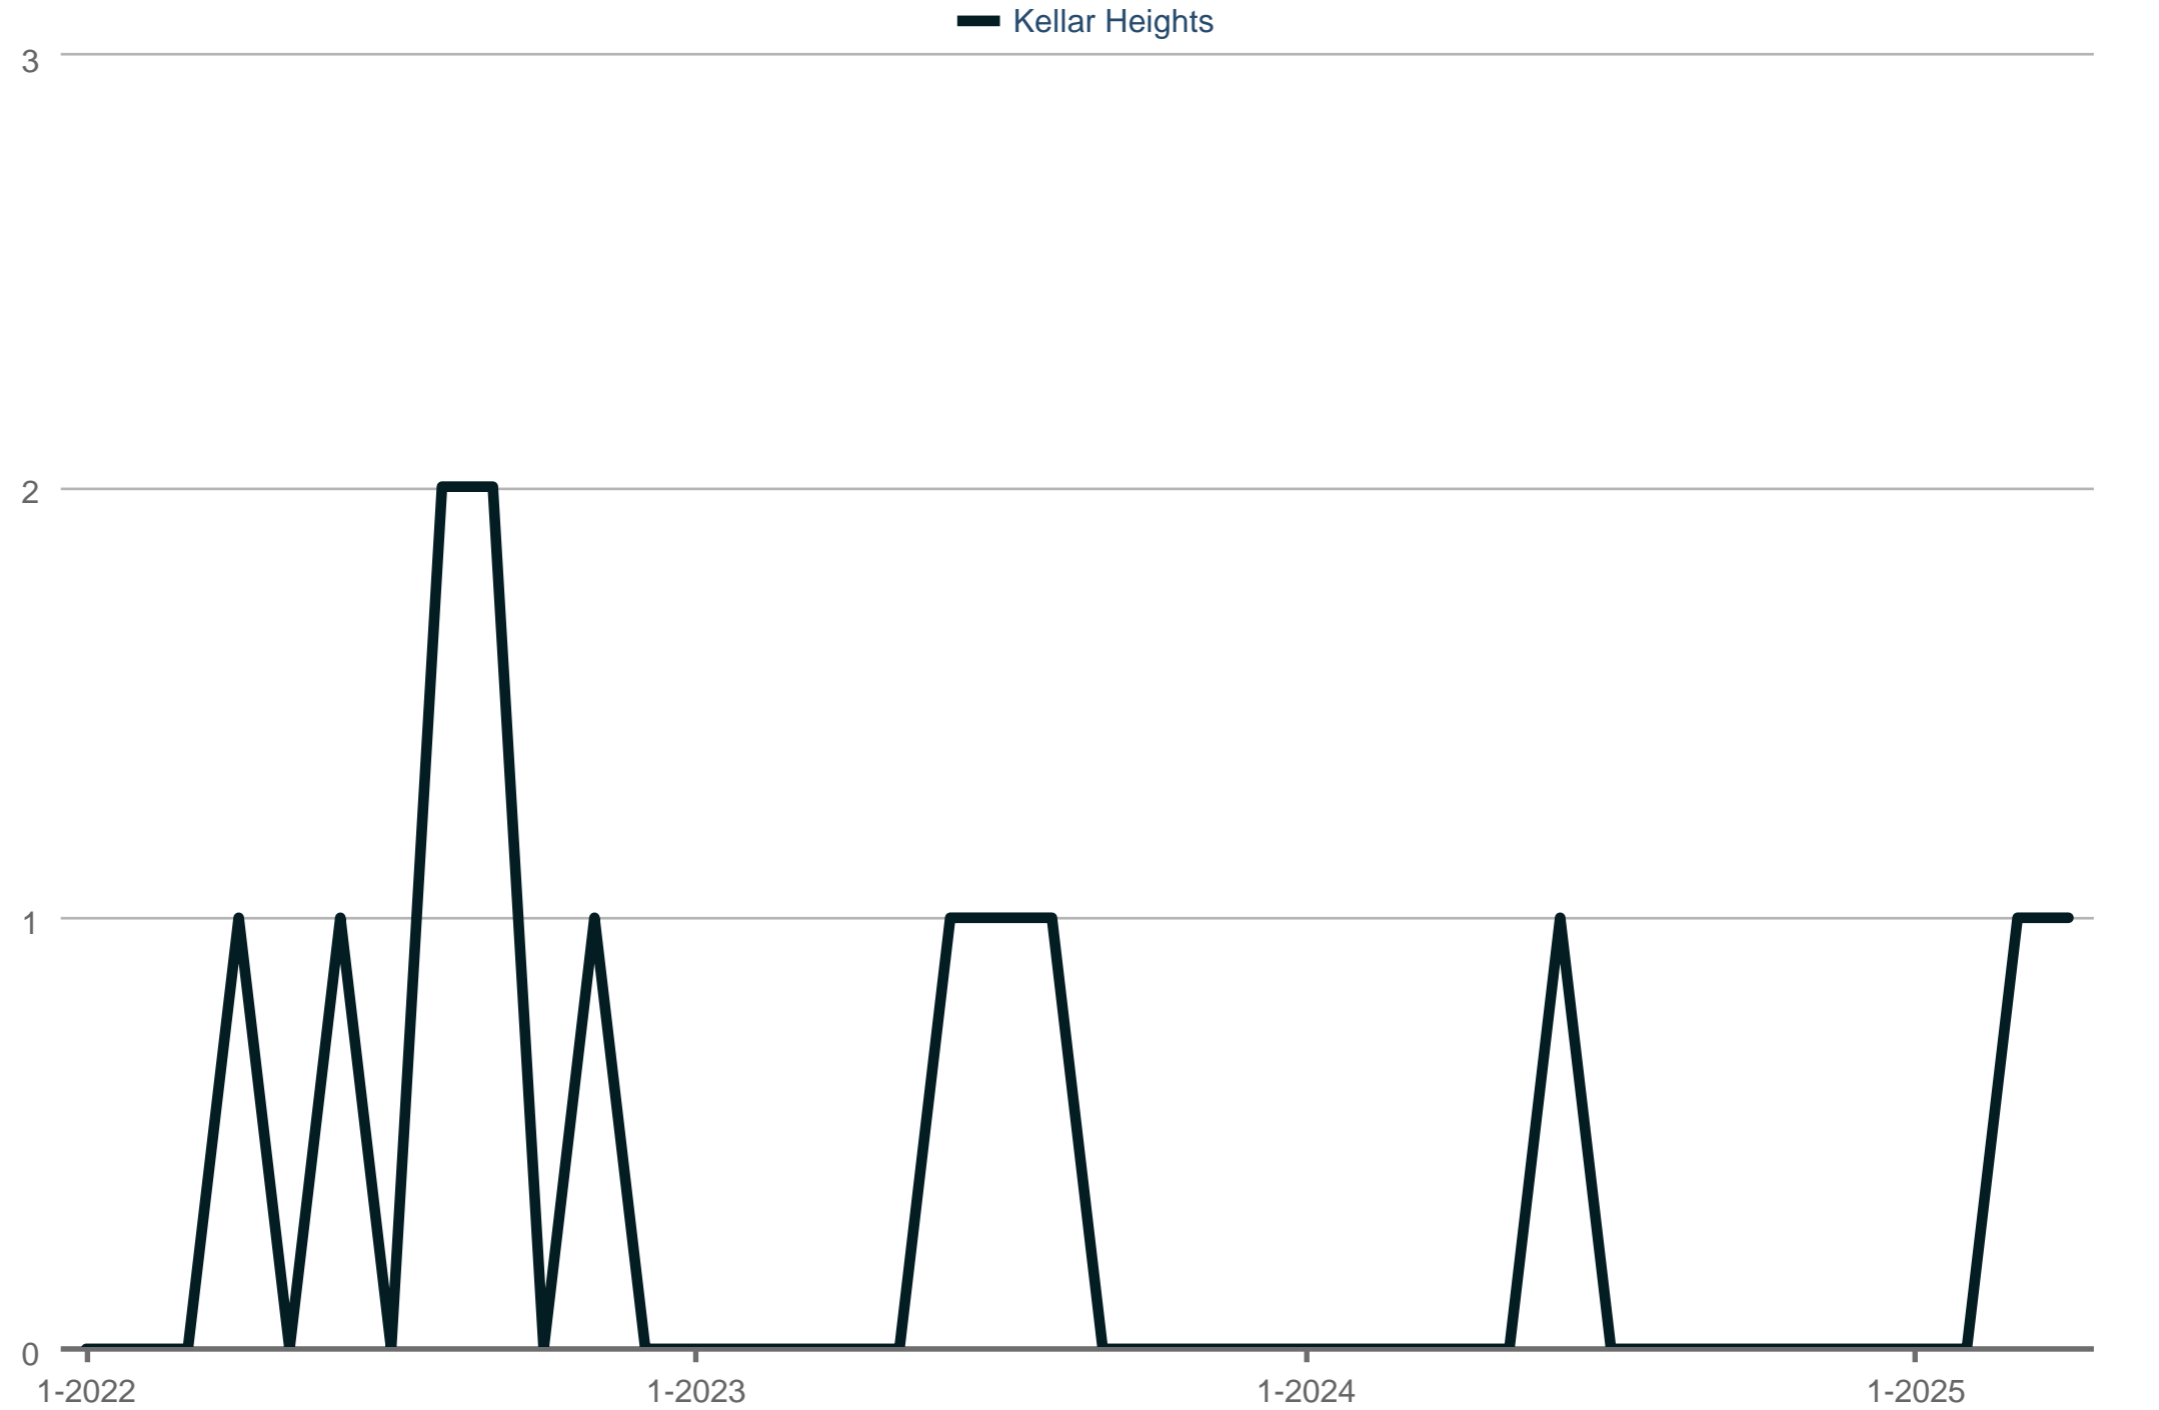

Closed Sales

Kellar Heights

Each data point is one month of activity. Data is from May 17, 2025.