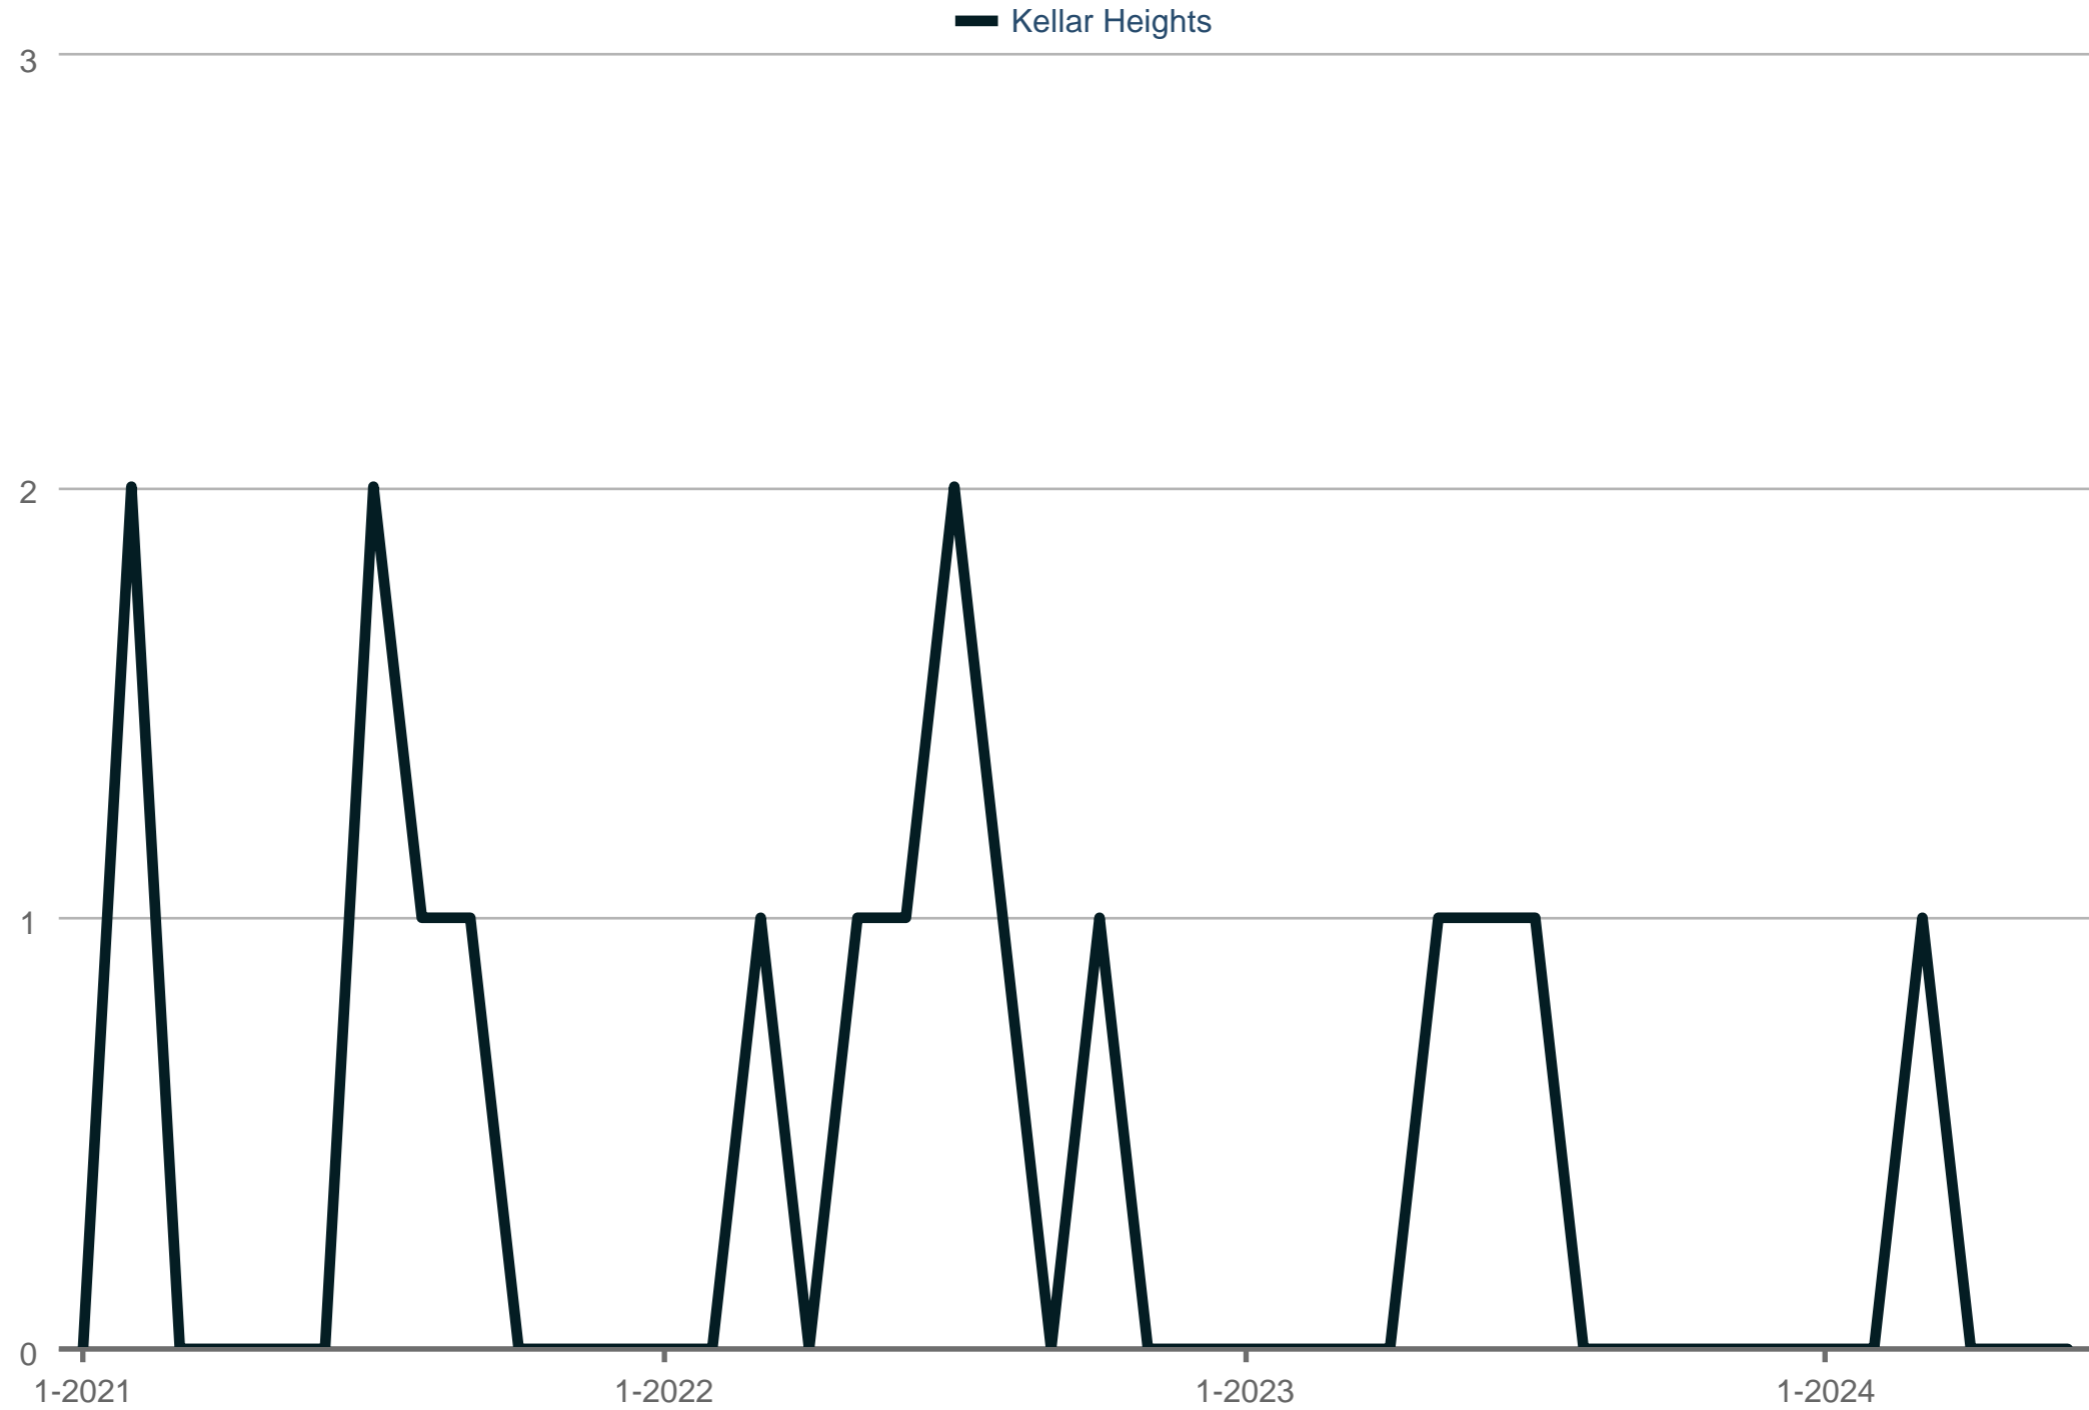

New Listings

Kellar Heights

Each data point is one month of activity. Data is from July 27, 2024.