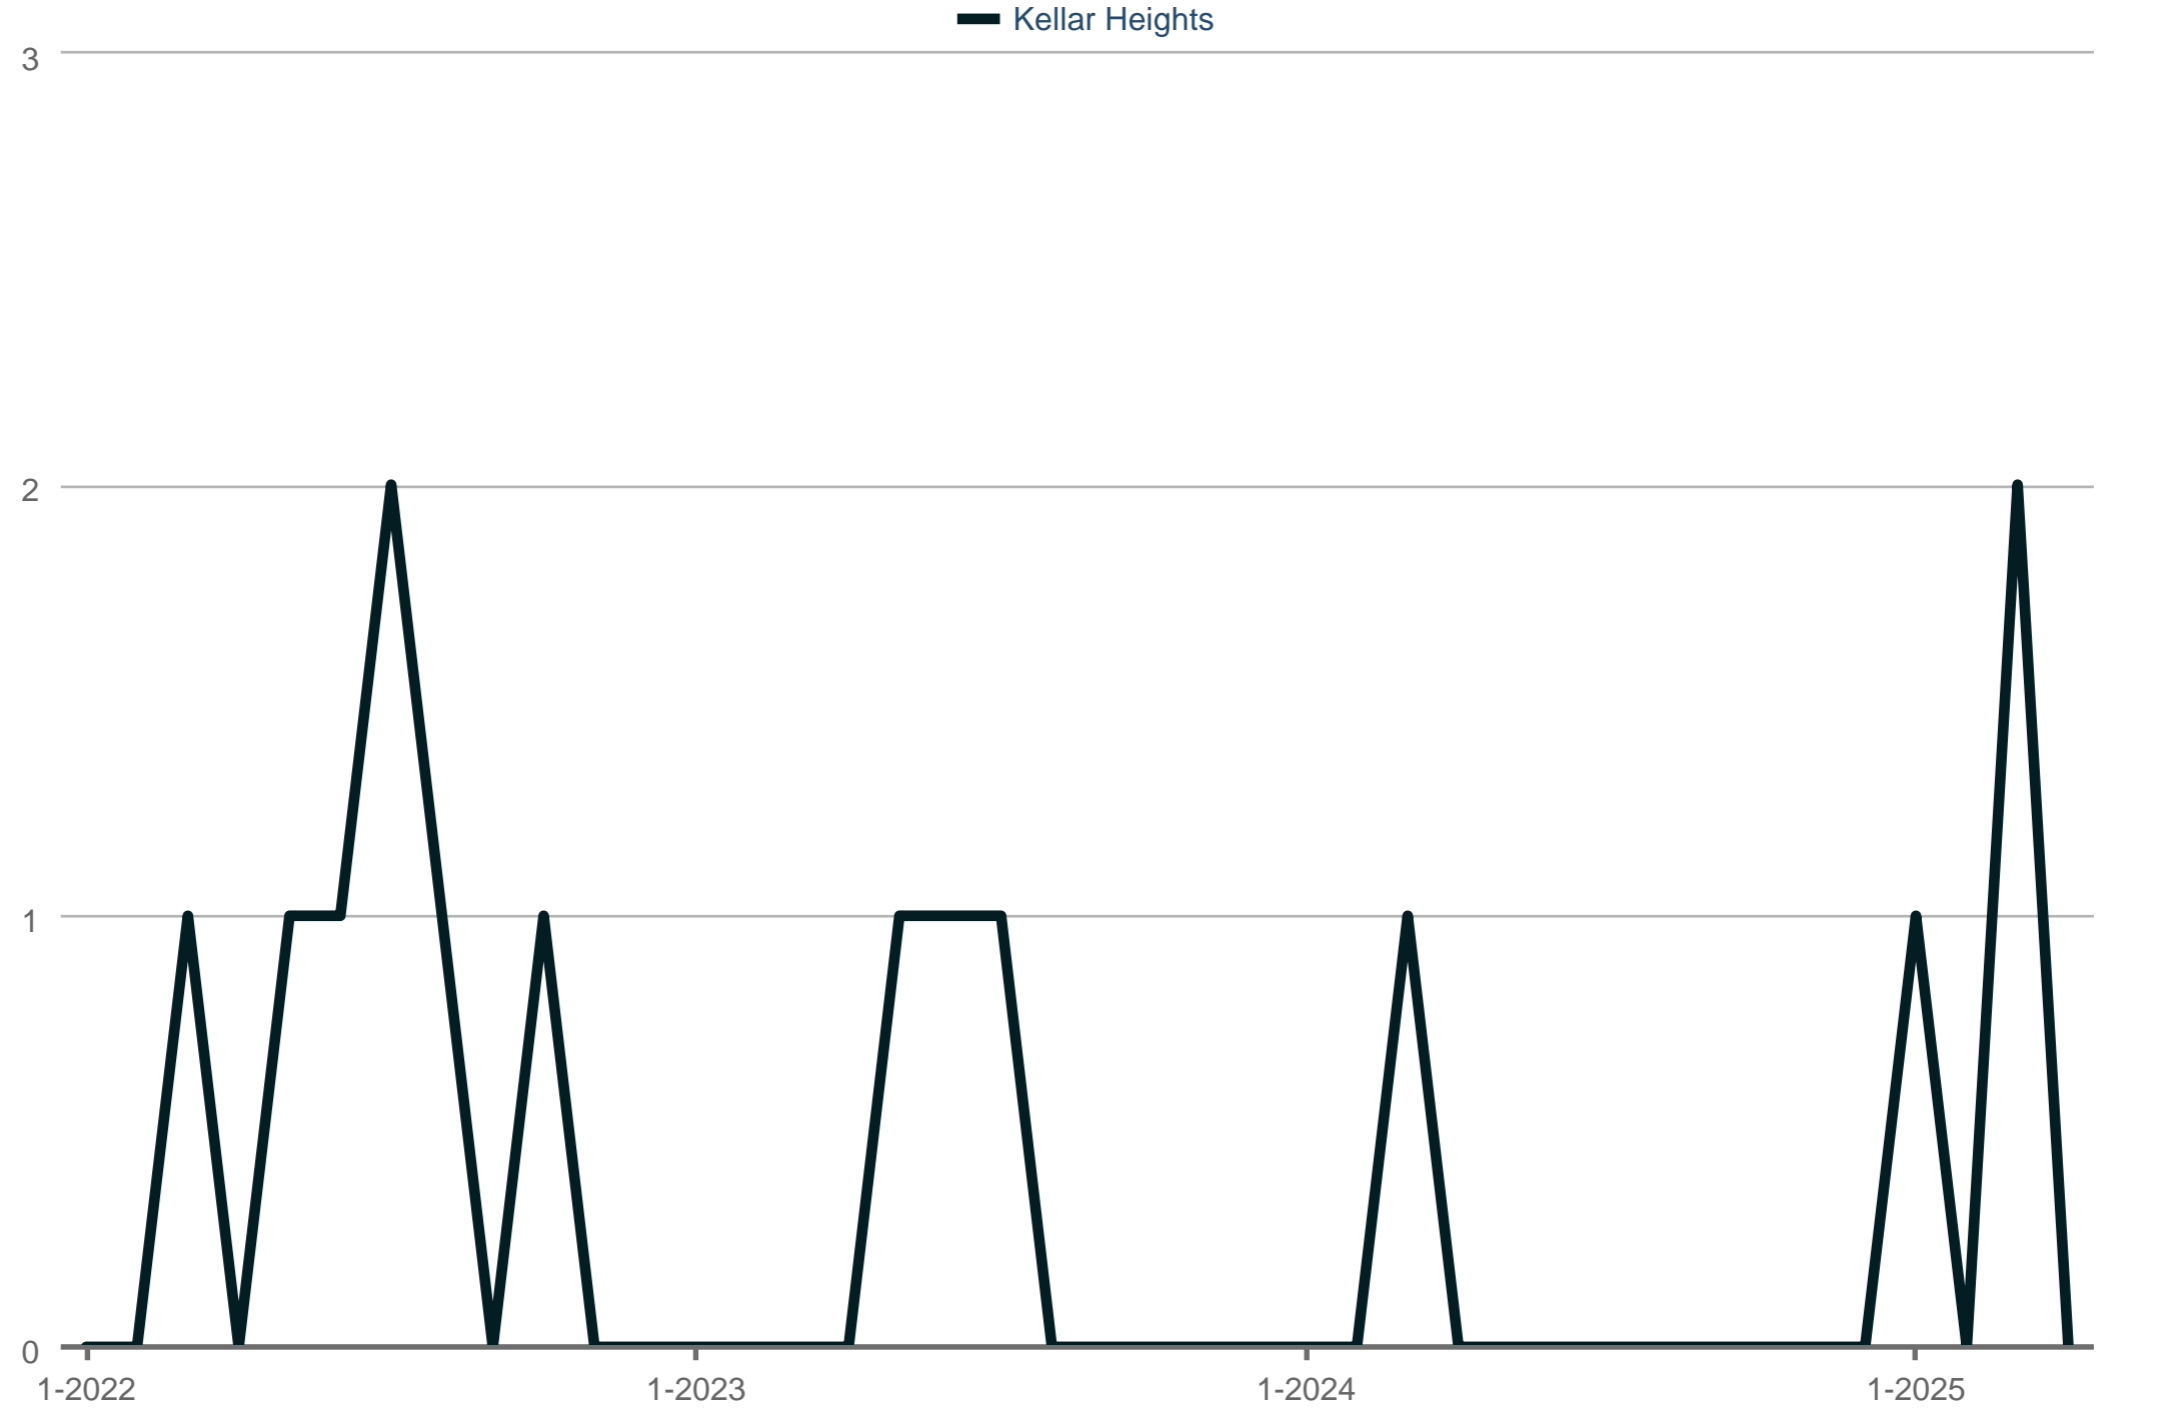

### New Listings

Kellar Heights

Each data point is one month of activity. Data is from May 17, 2025.