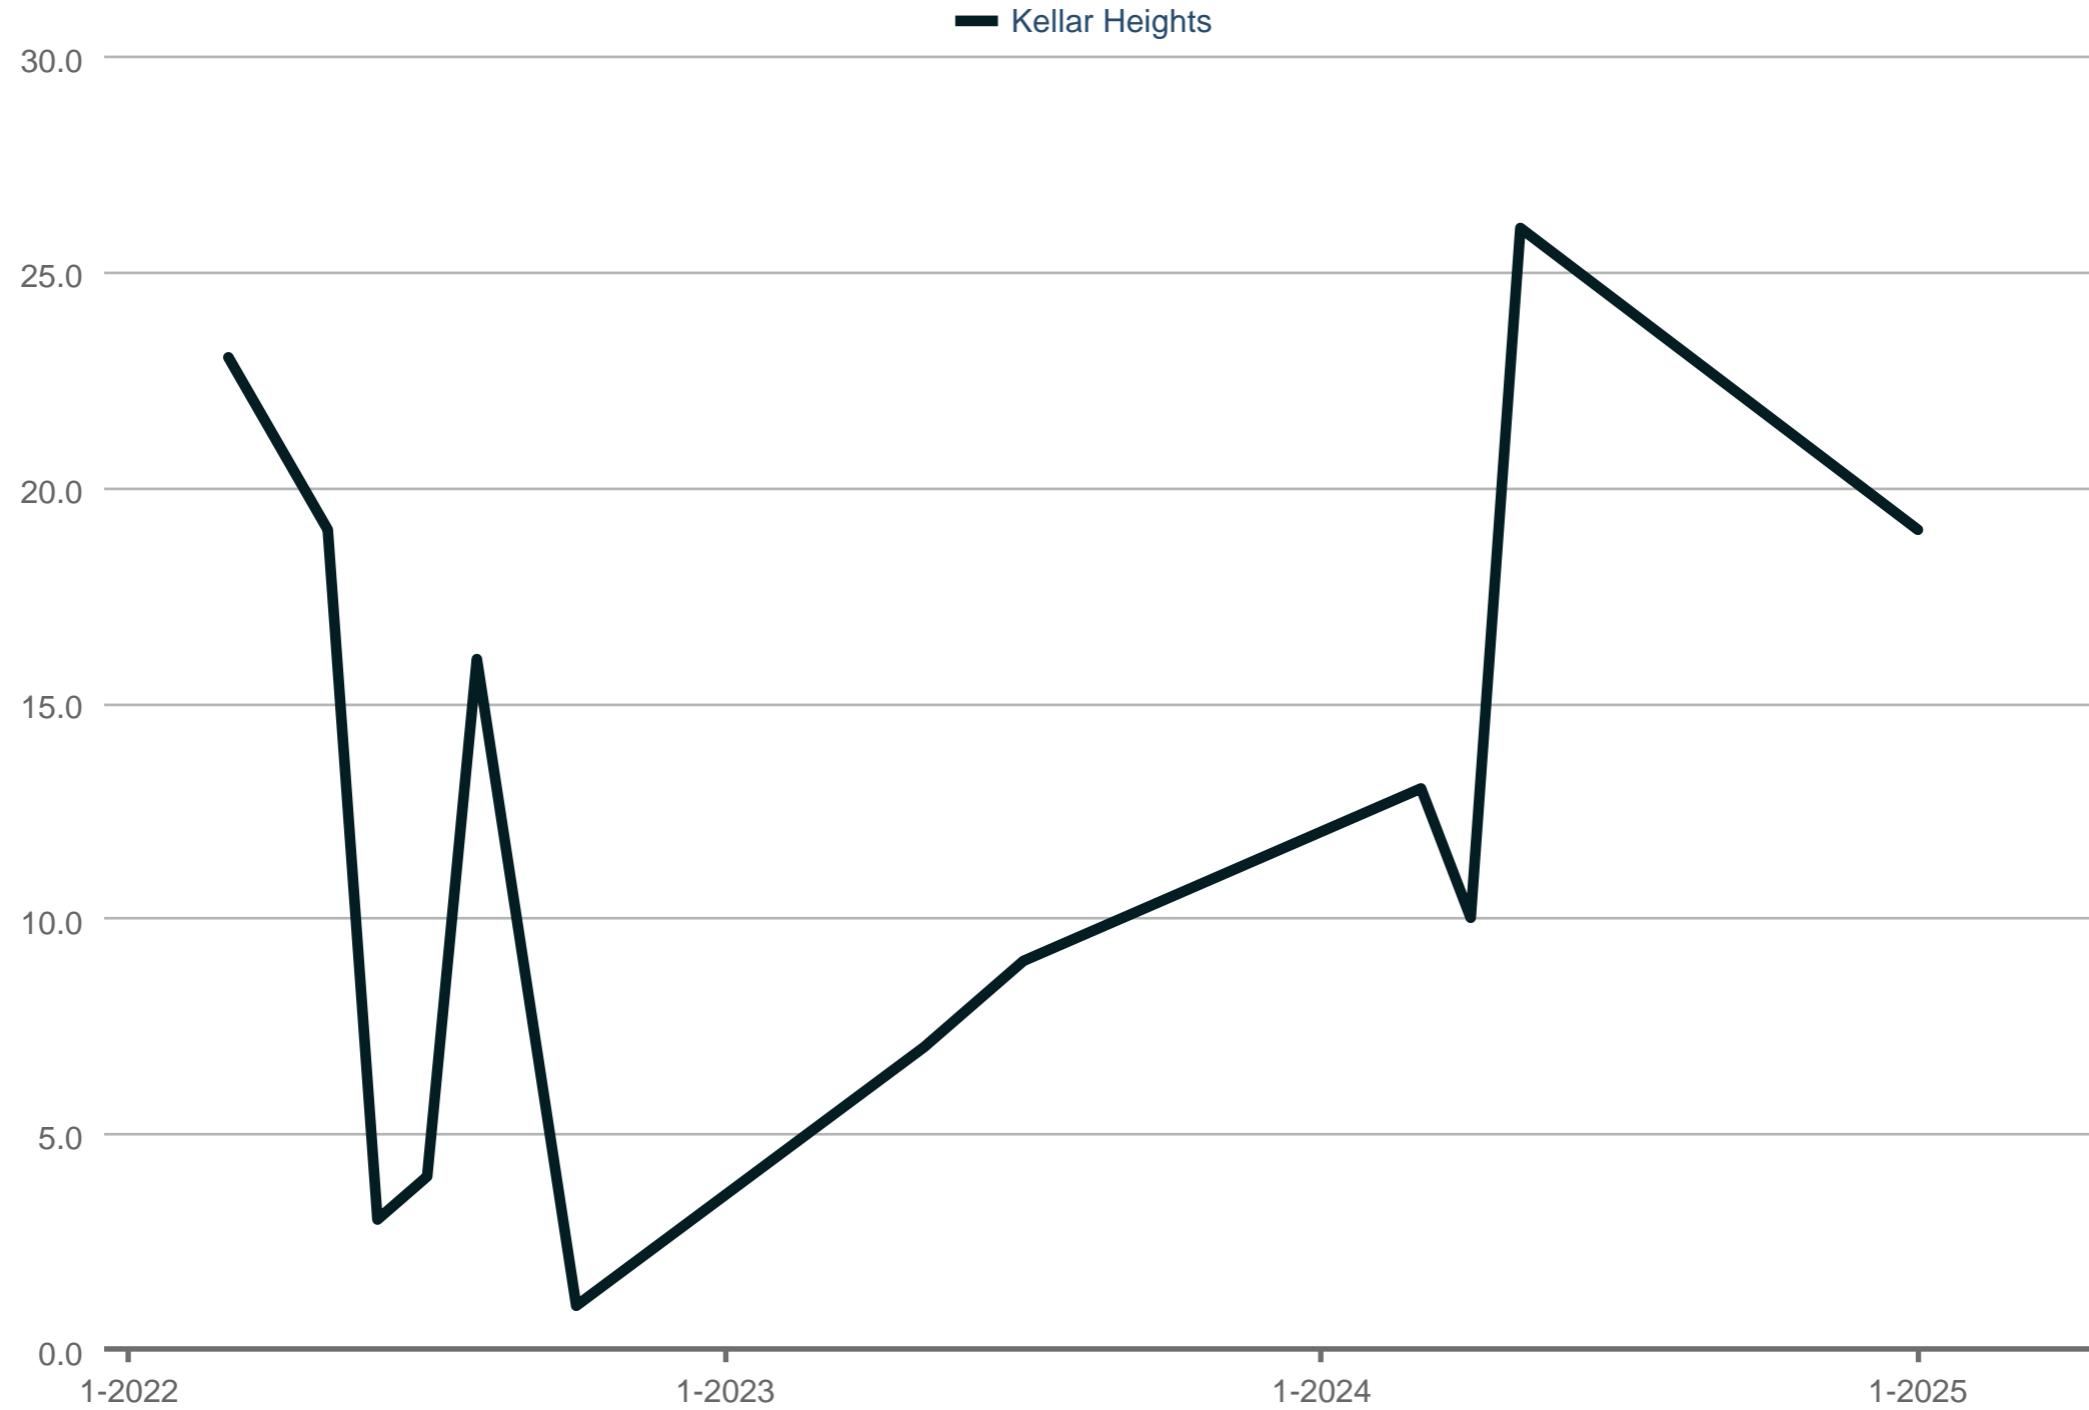

Showings Per Listing

Kellar Heights

Each data point is one month of activity. Data is from May 17, 2025.