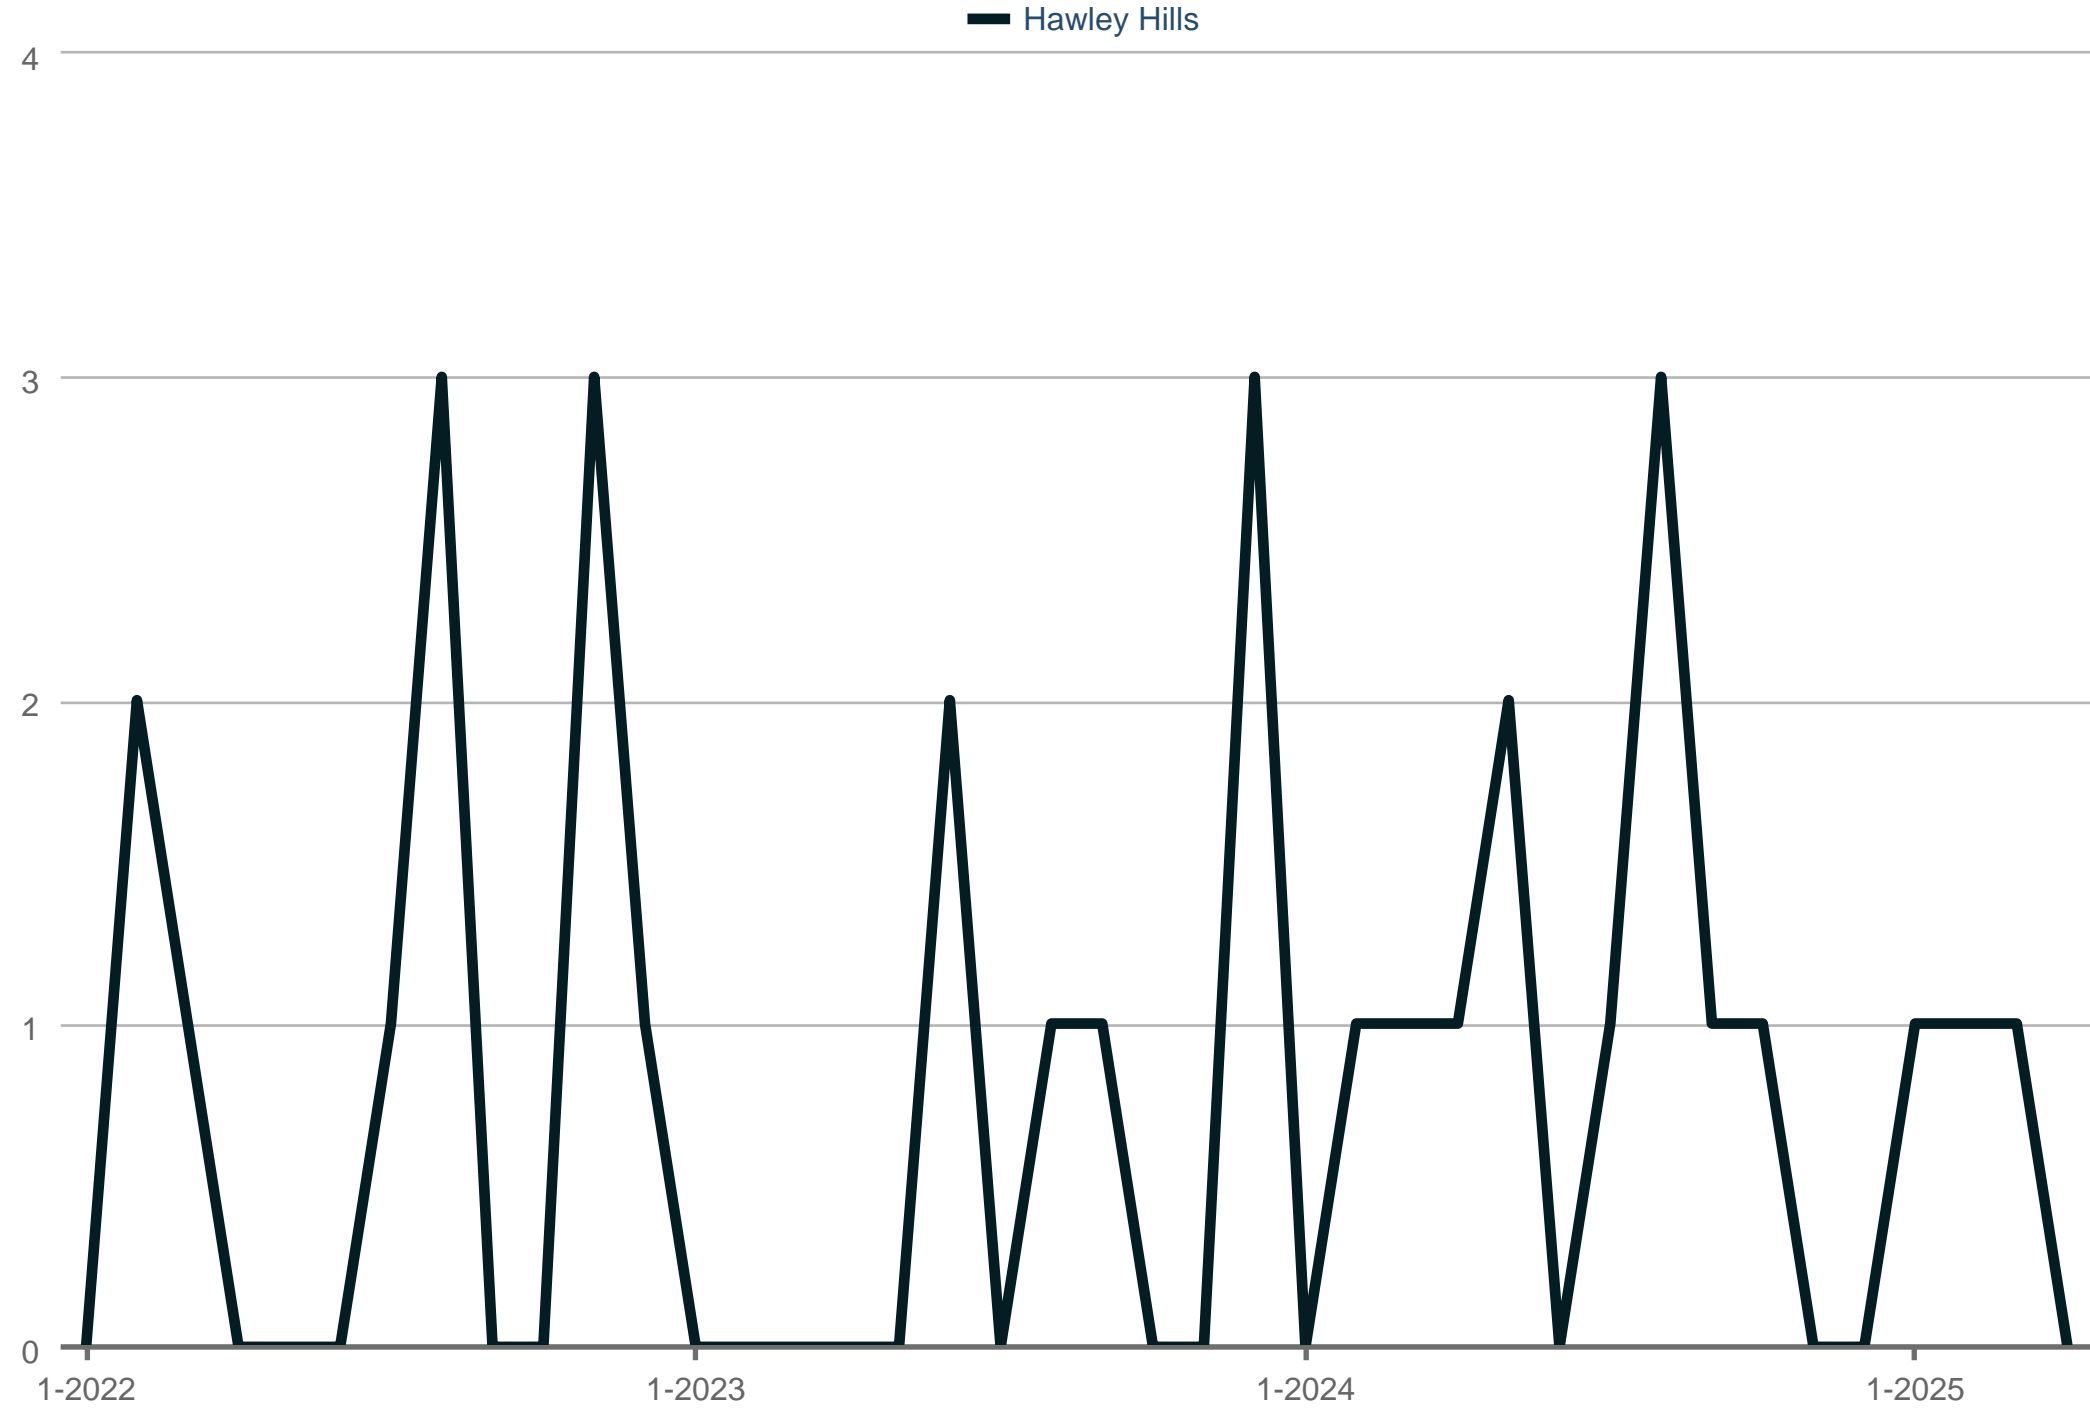

Closed Sales

Hawley Hills

Each data point is one month of activity. Data is from May 17, 2025.