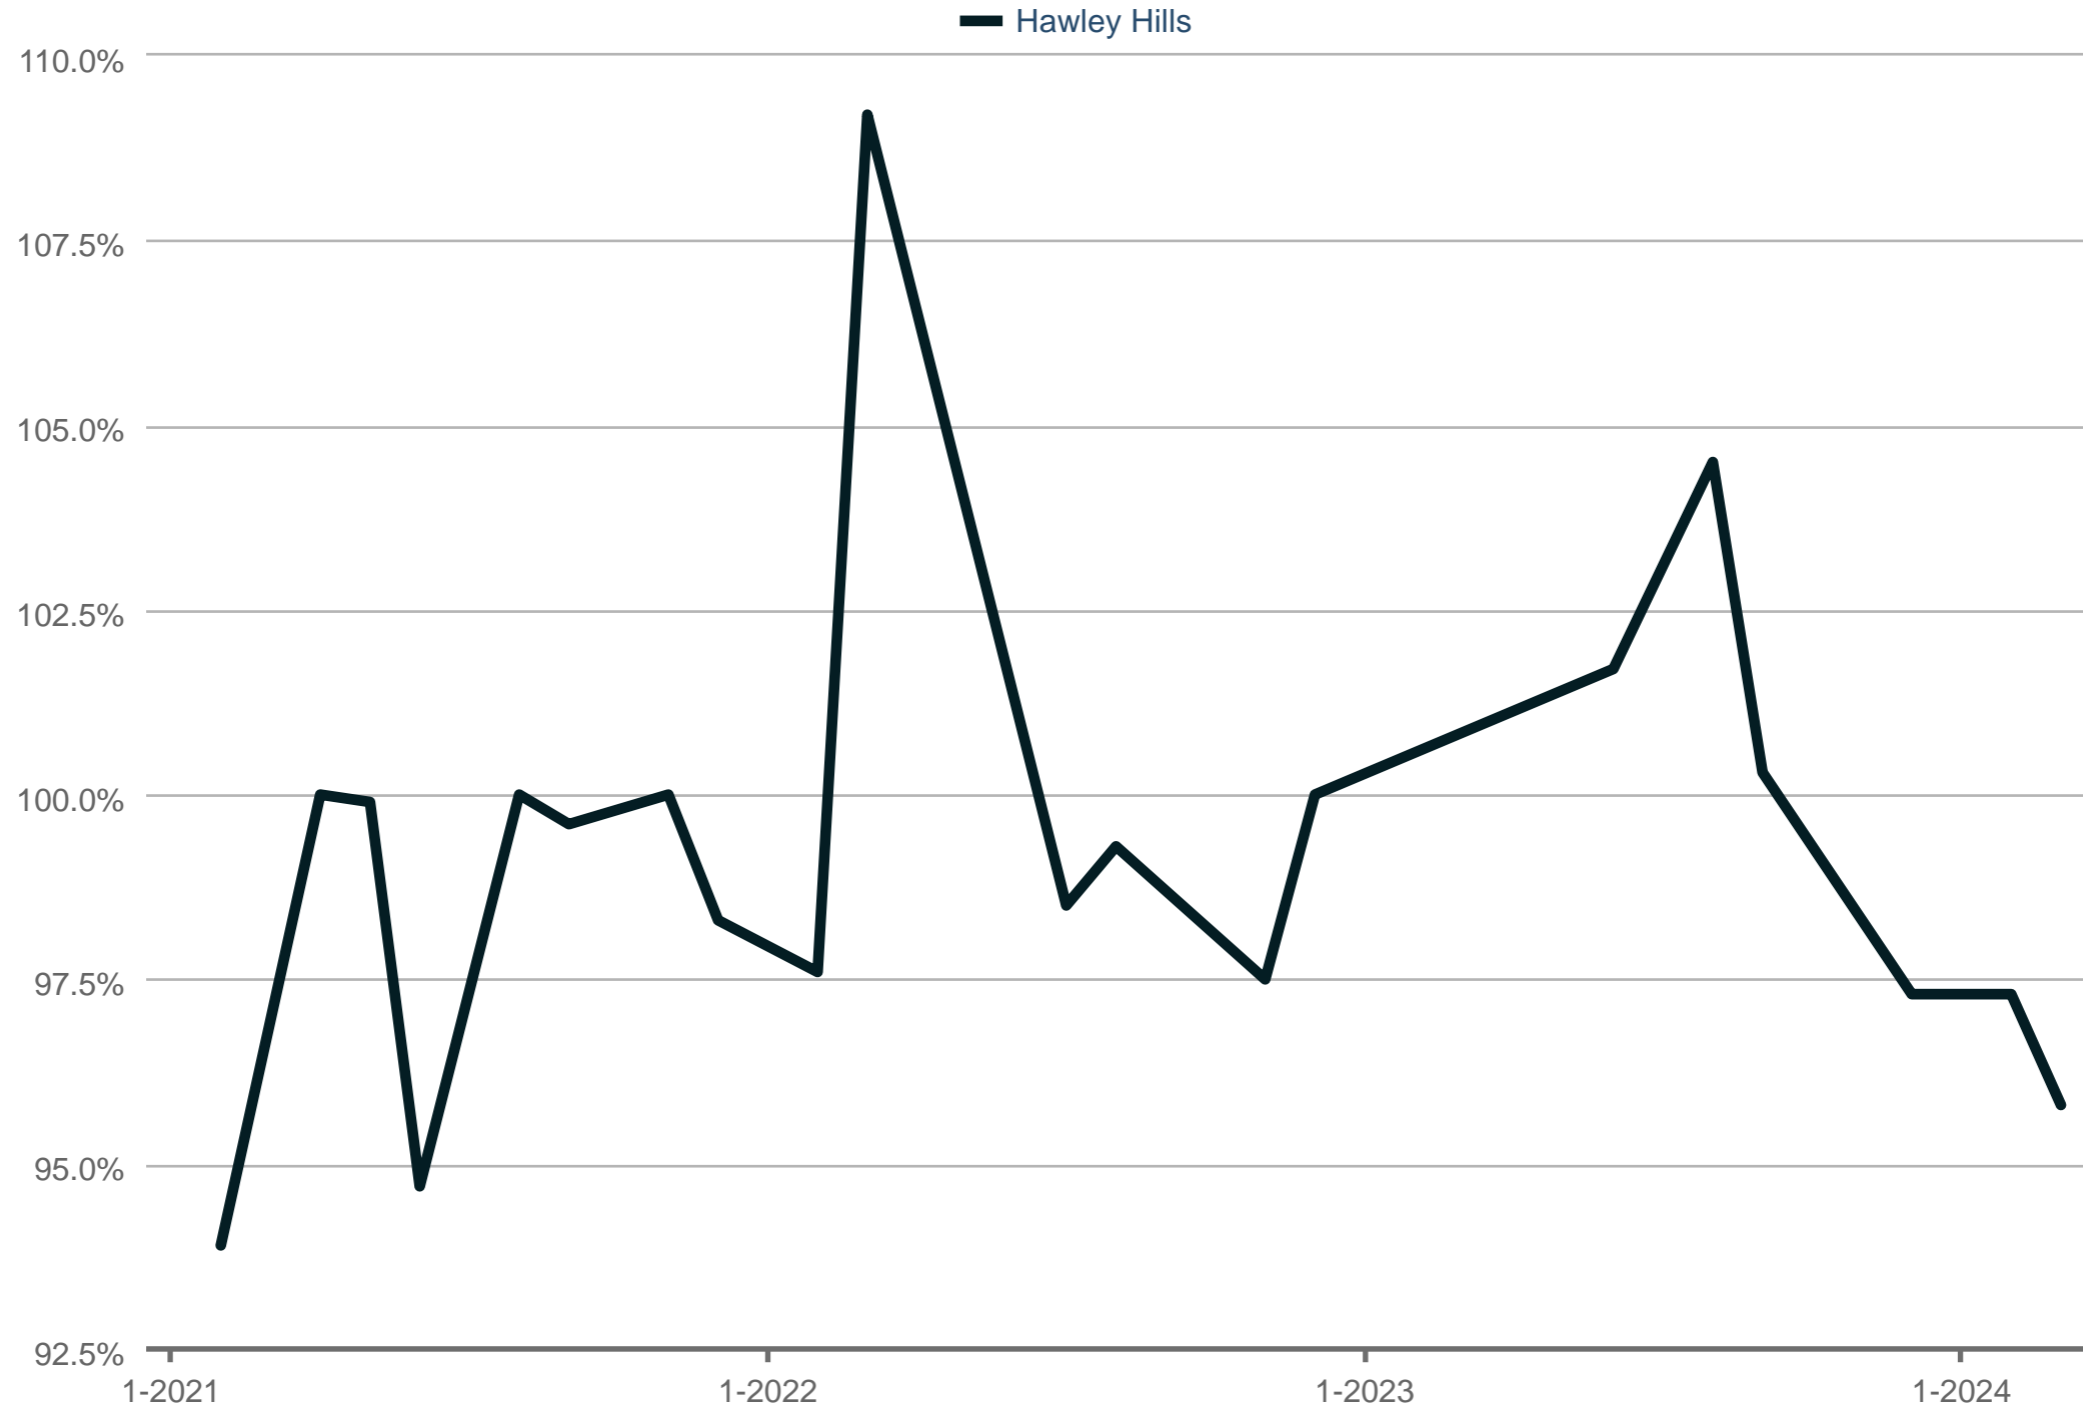

Average Percent of Last List Price

Hawley Hills

Each data point is one month of activity. Data is from April 27, 2024.