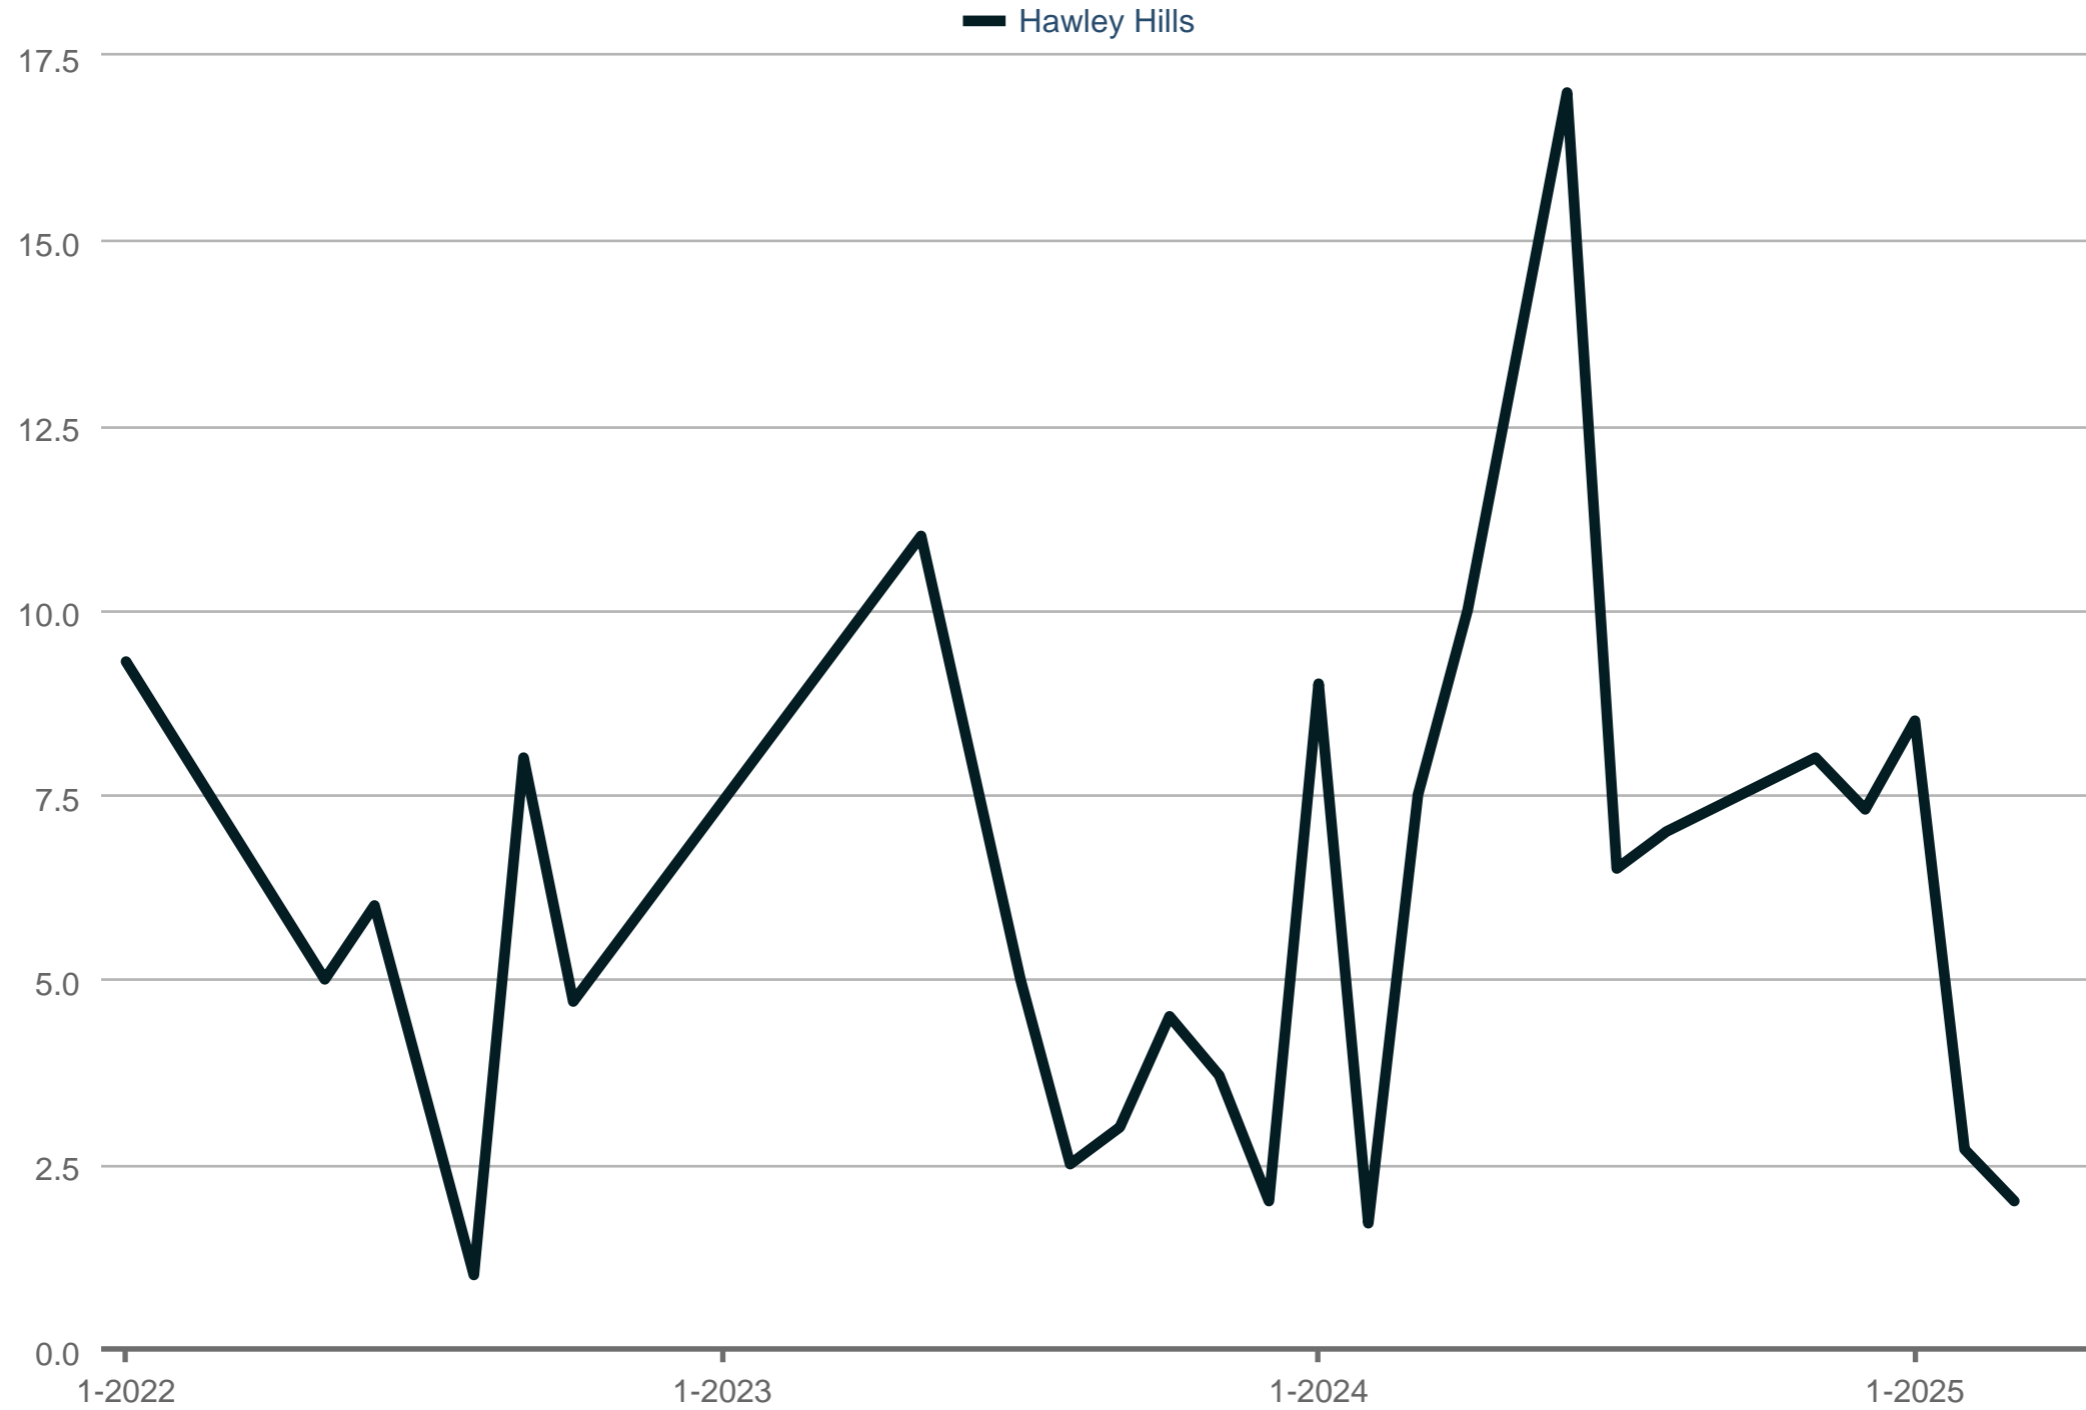

Showings Per Listing

Hawley Hills

Each data point is one month of activity. Data is from May 17, 2025.