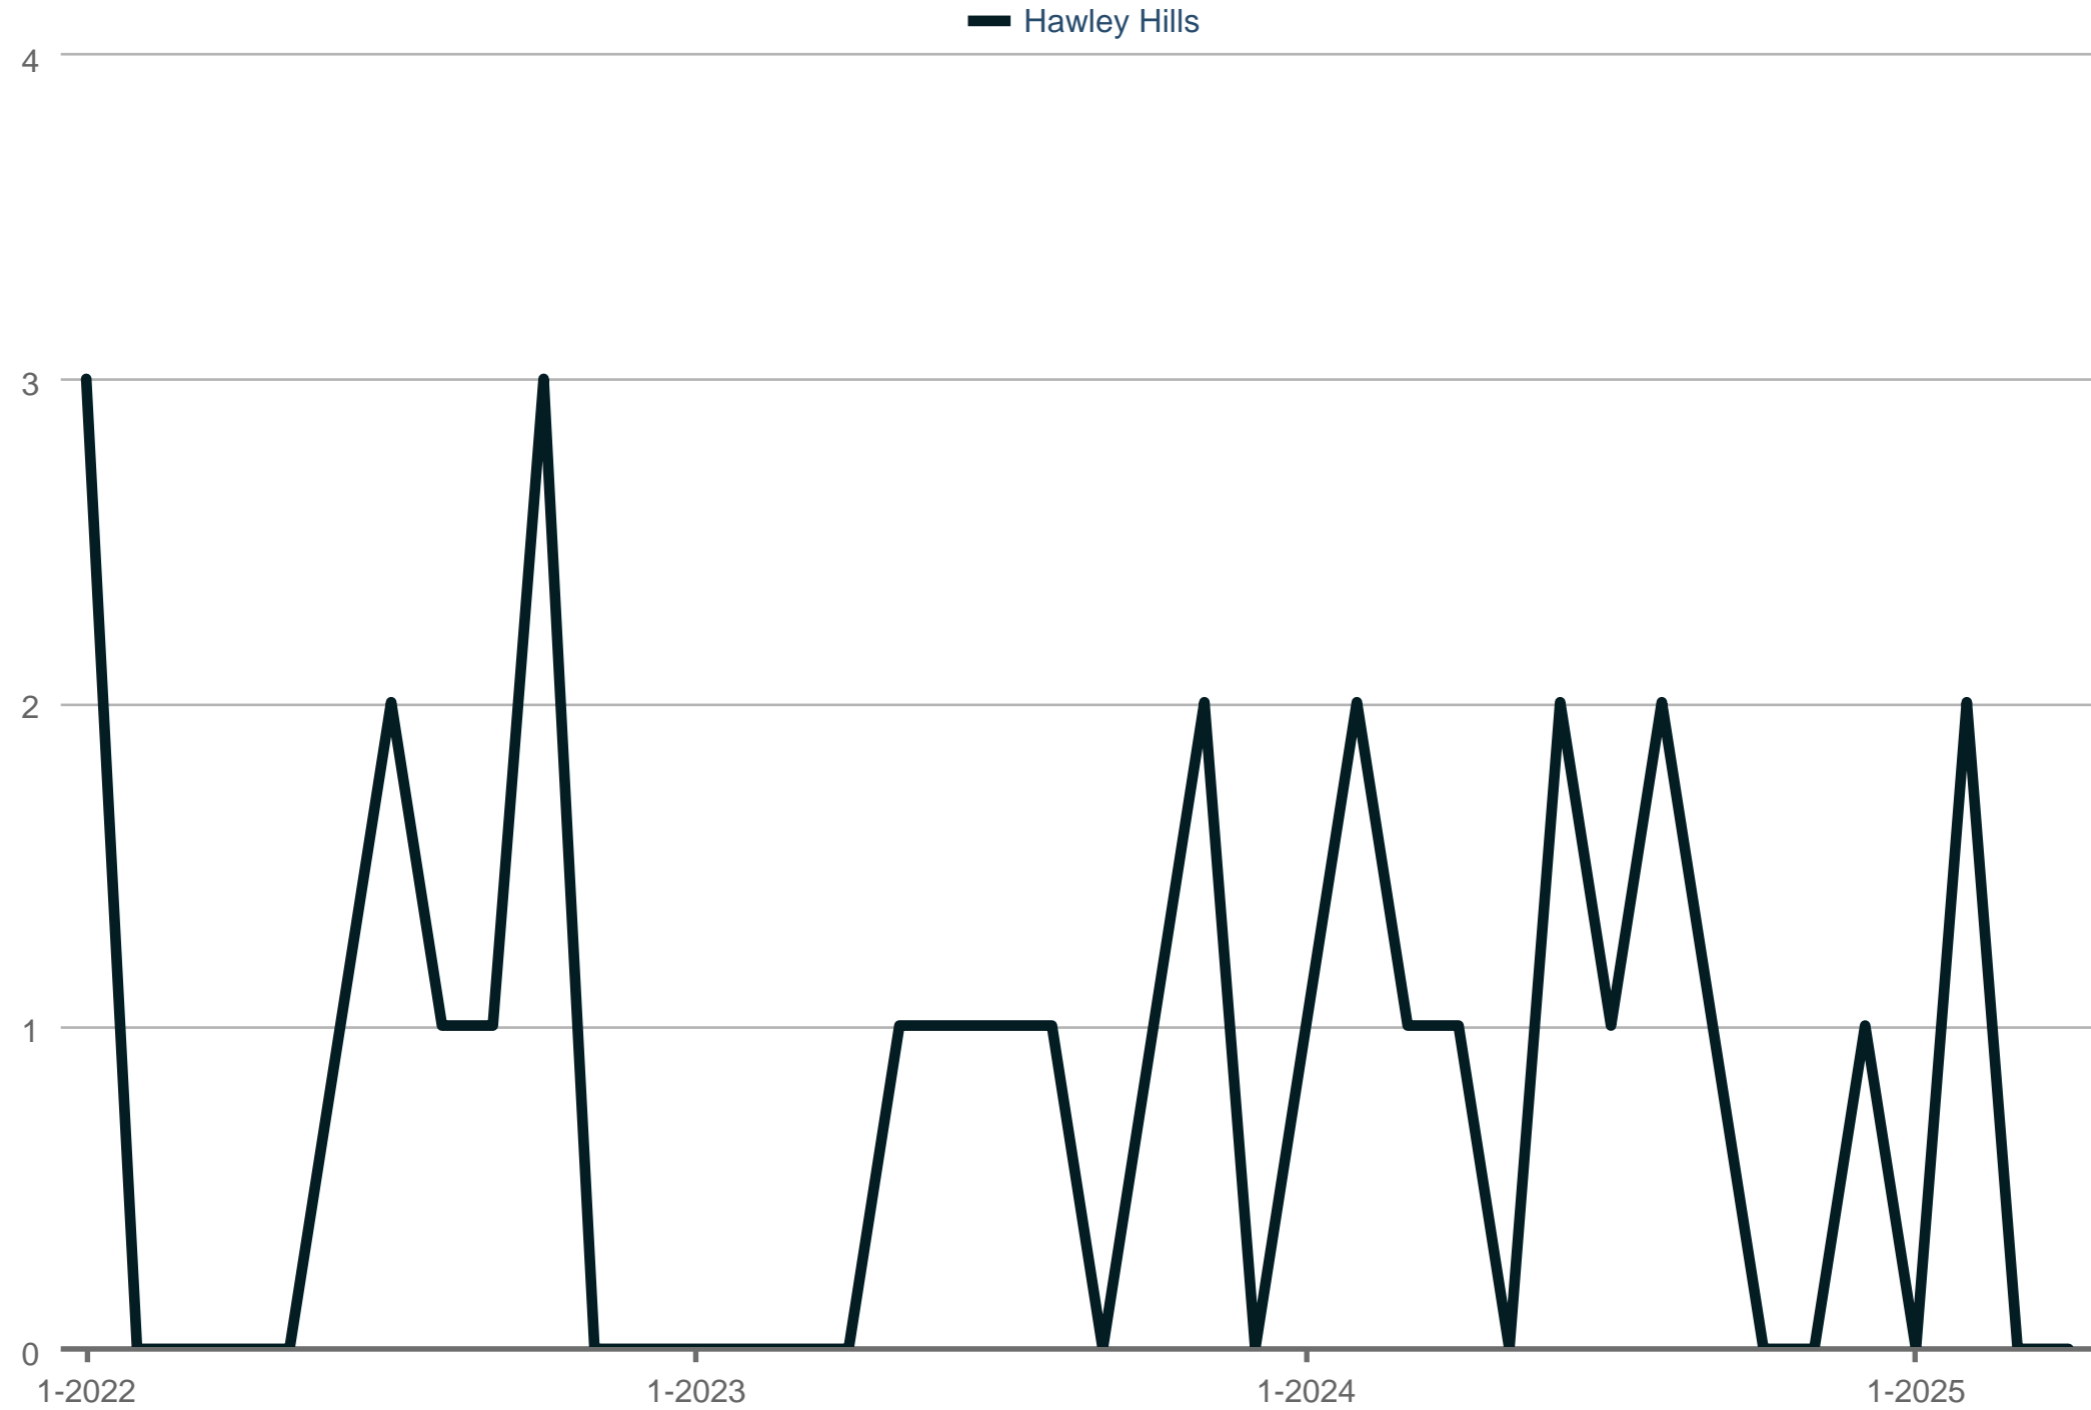

### Pending Sales

Hawley Hills

Each data point is one month of activity. Data is from May 17, 2025.