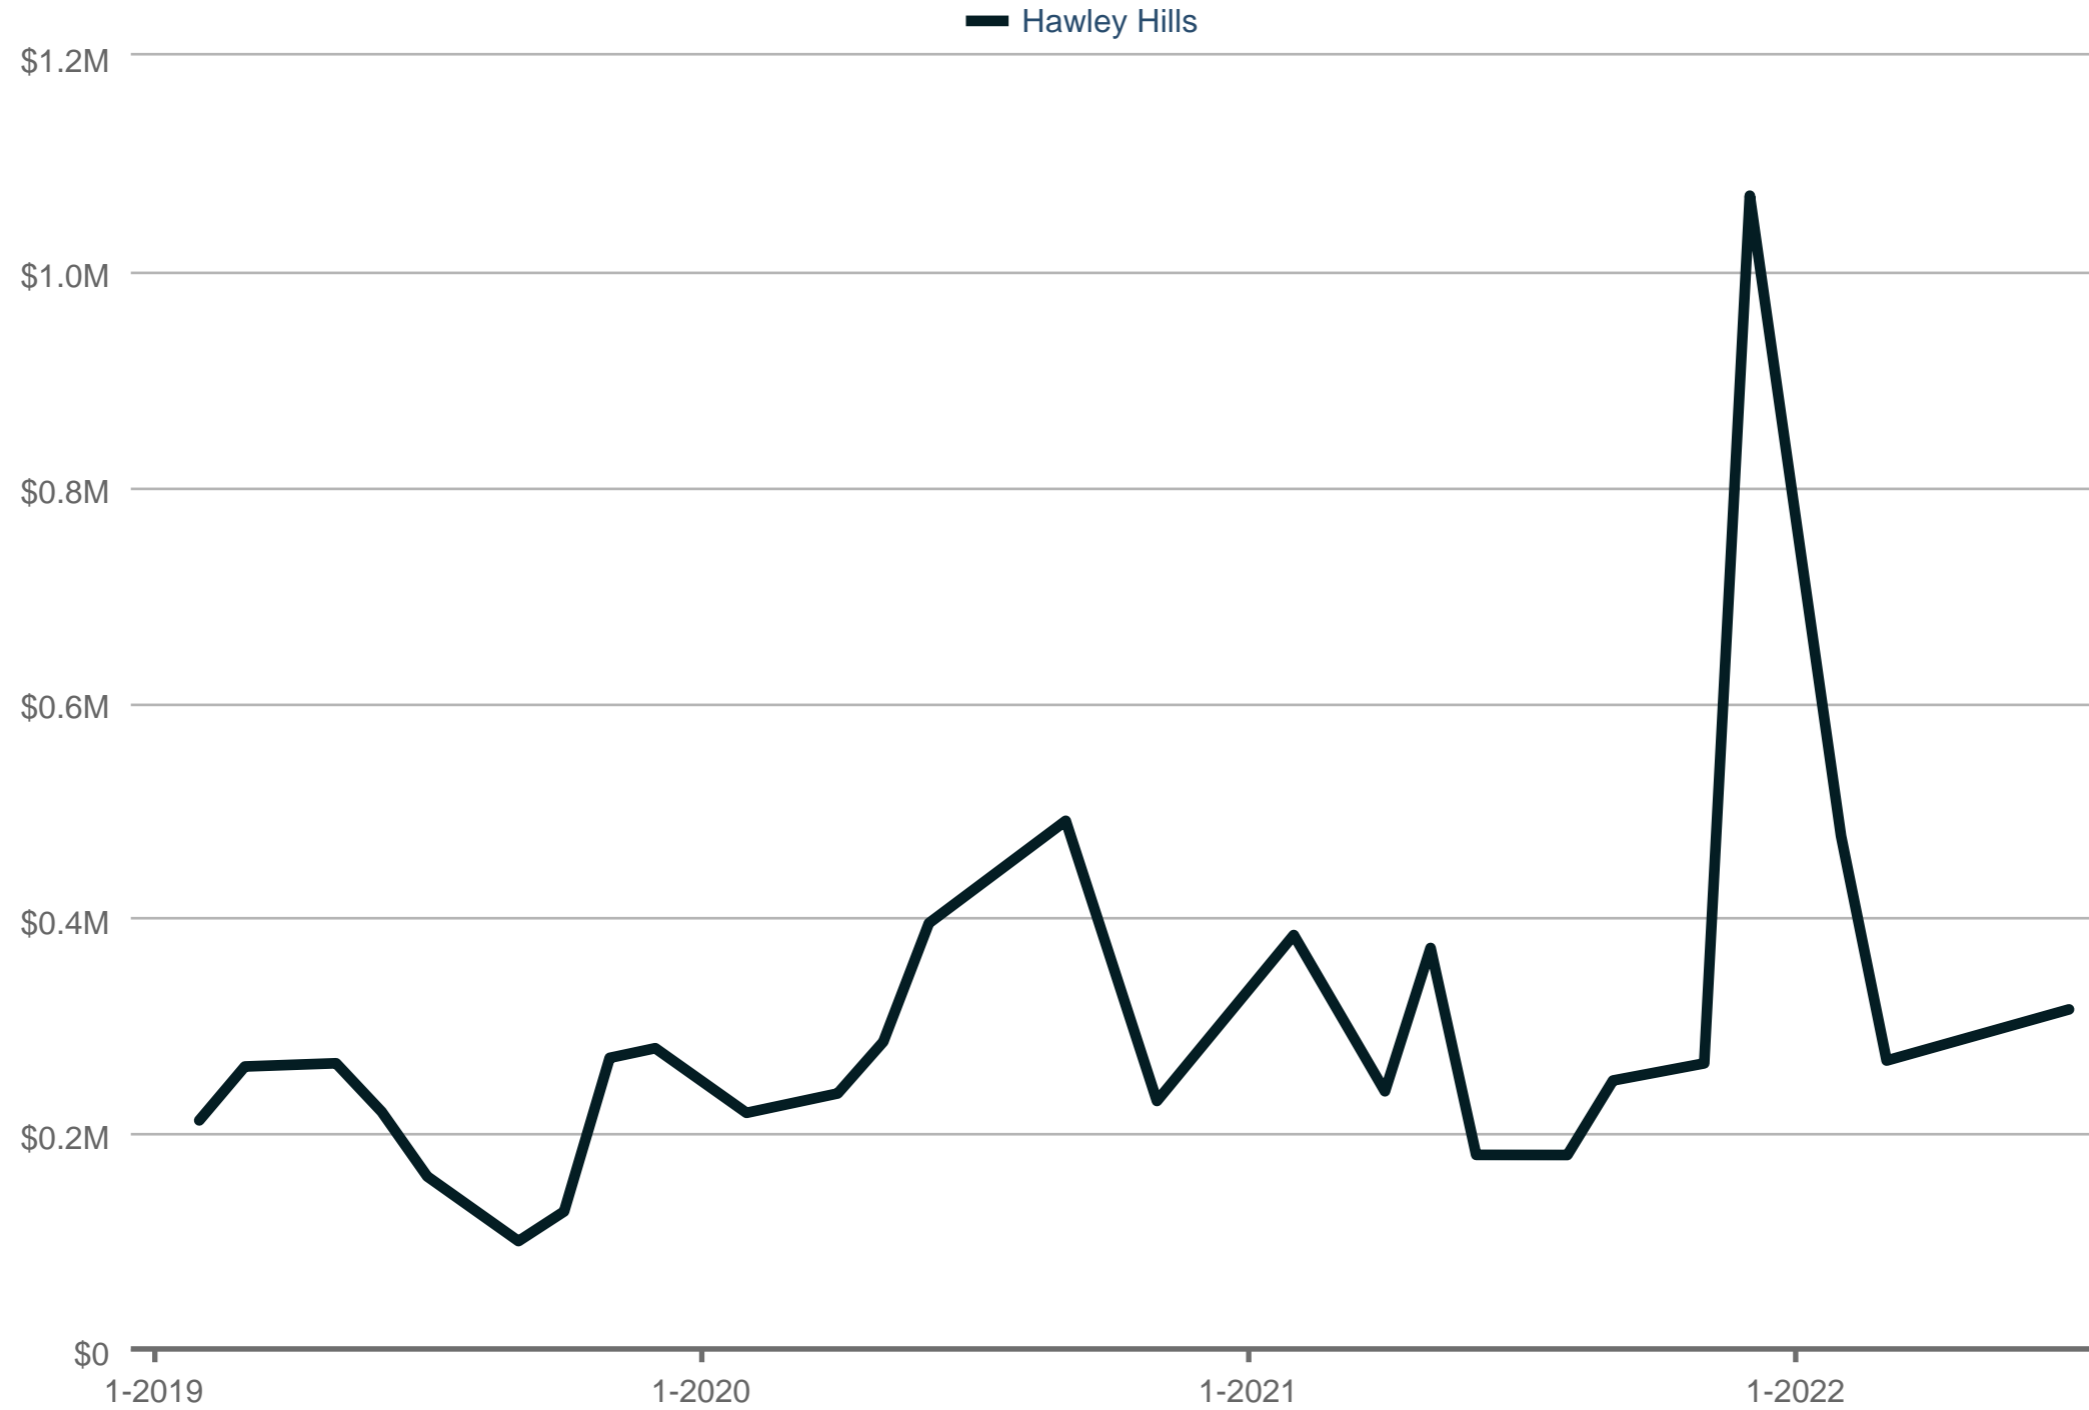

### Dollar Volume of Closed Sales

Hawley Hills

Each data point is one month of activity. Data is from August 15, 2022.