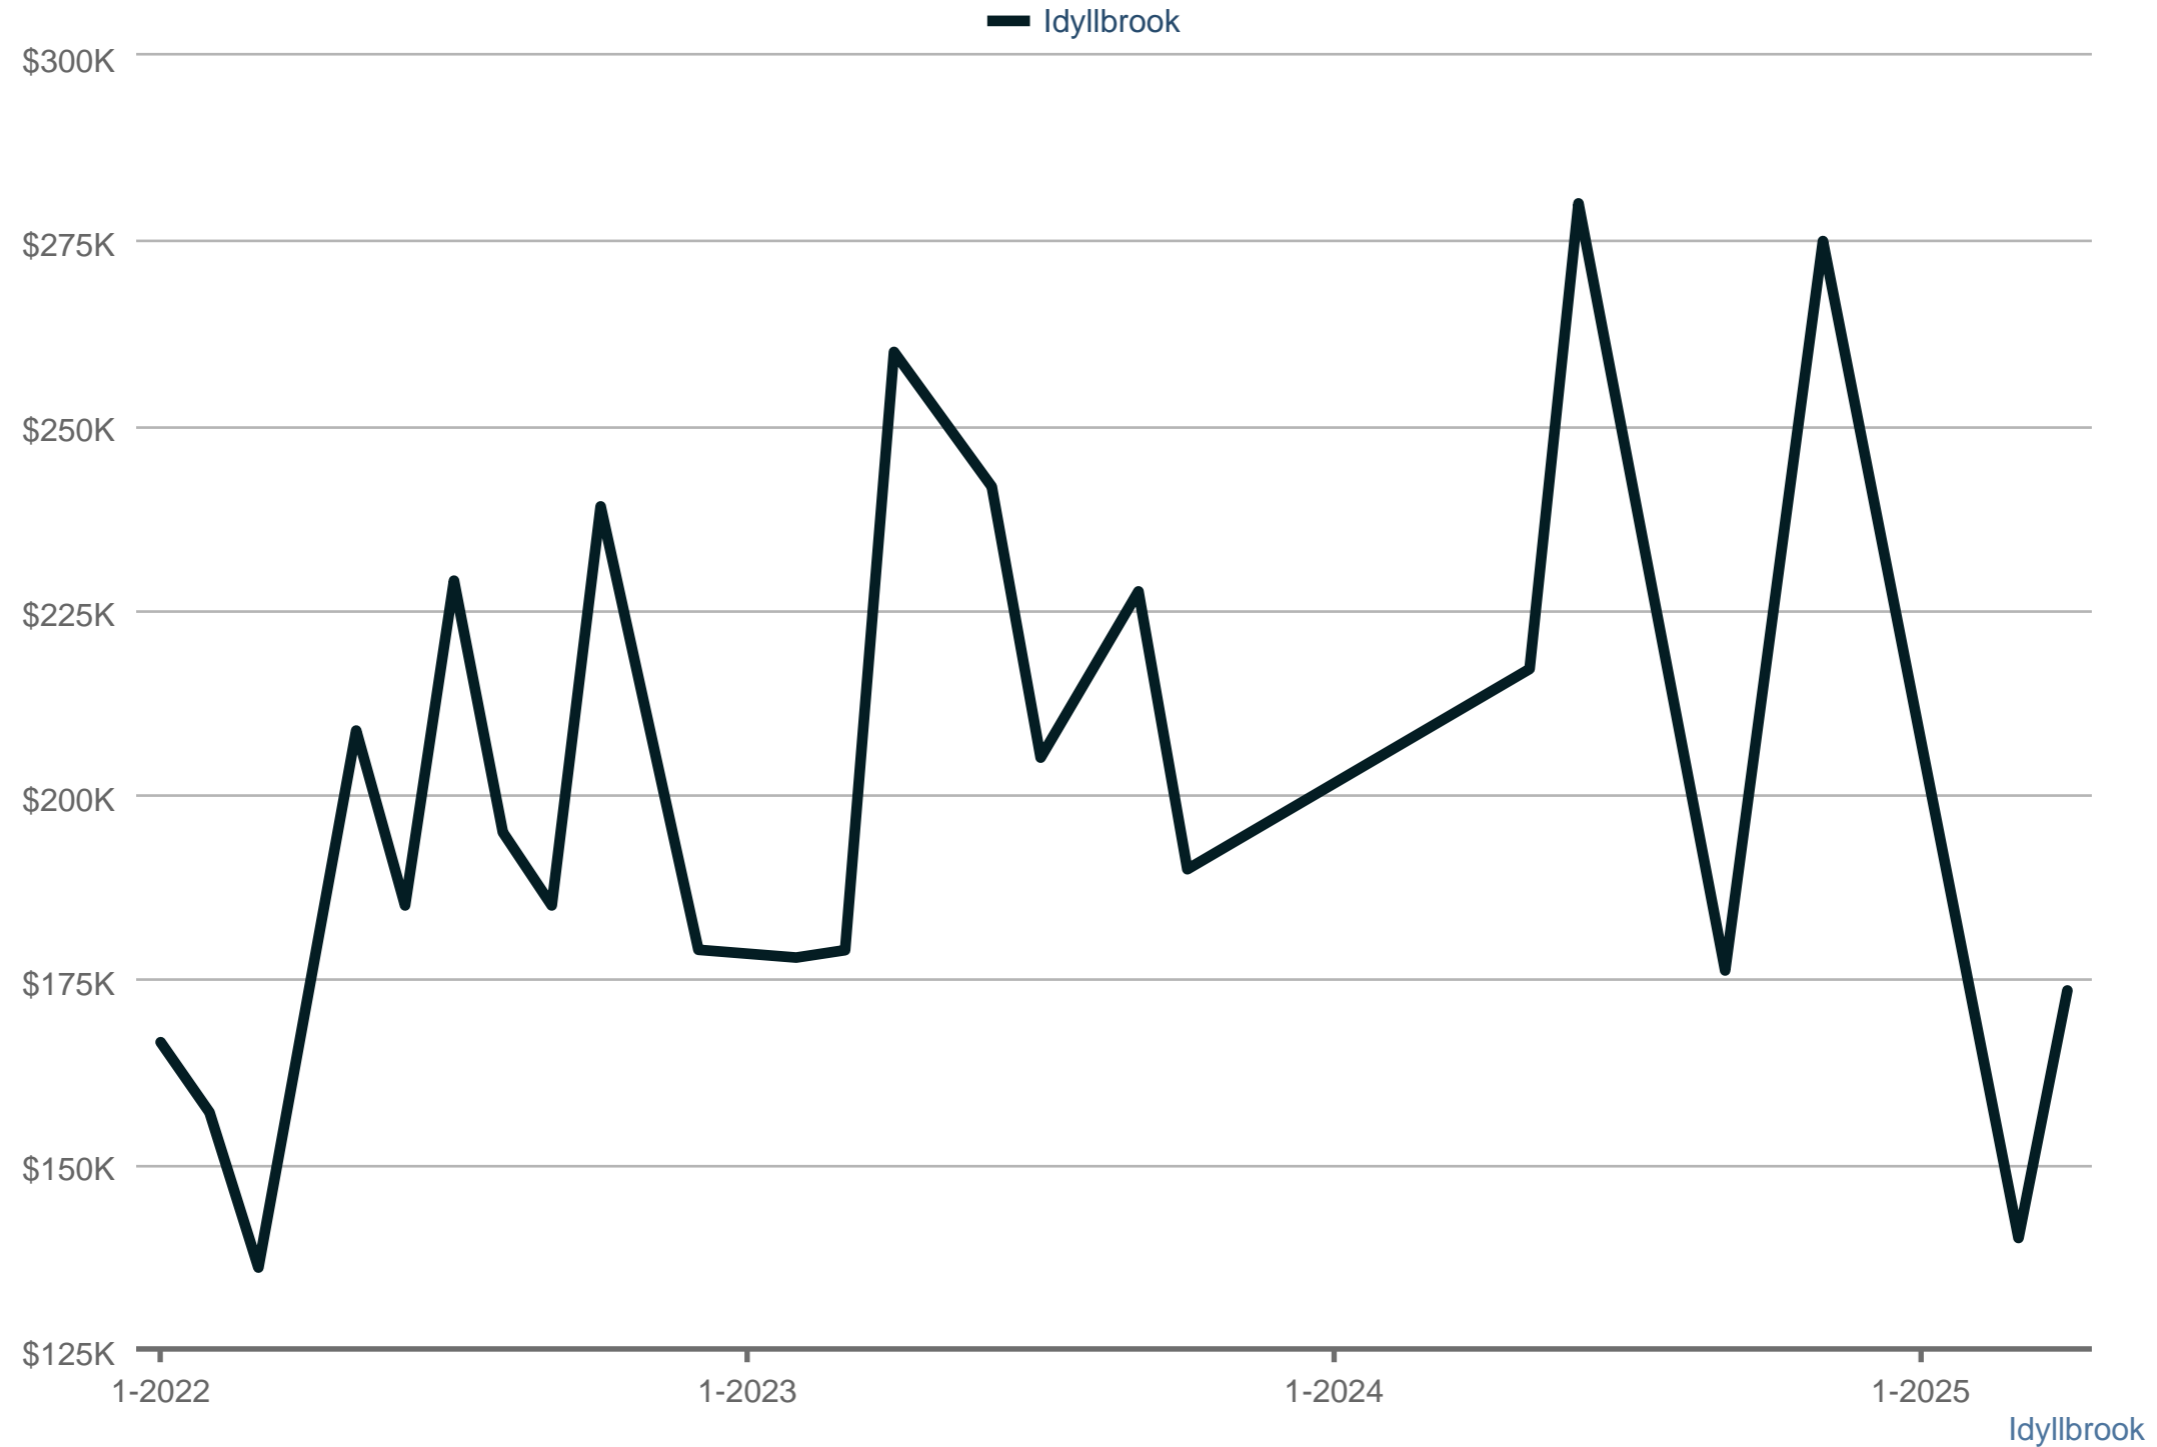

Average Sales Price

Each data point is one month of activity. Data is from May 17, 2025.