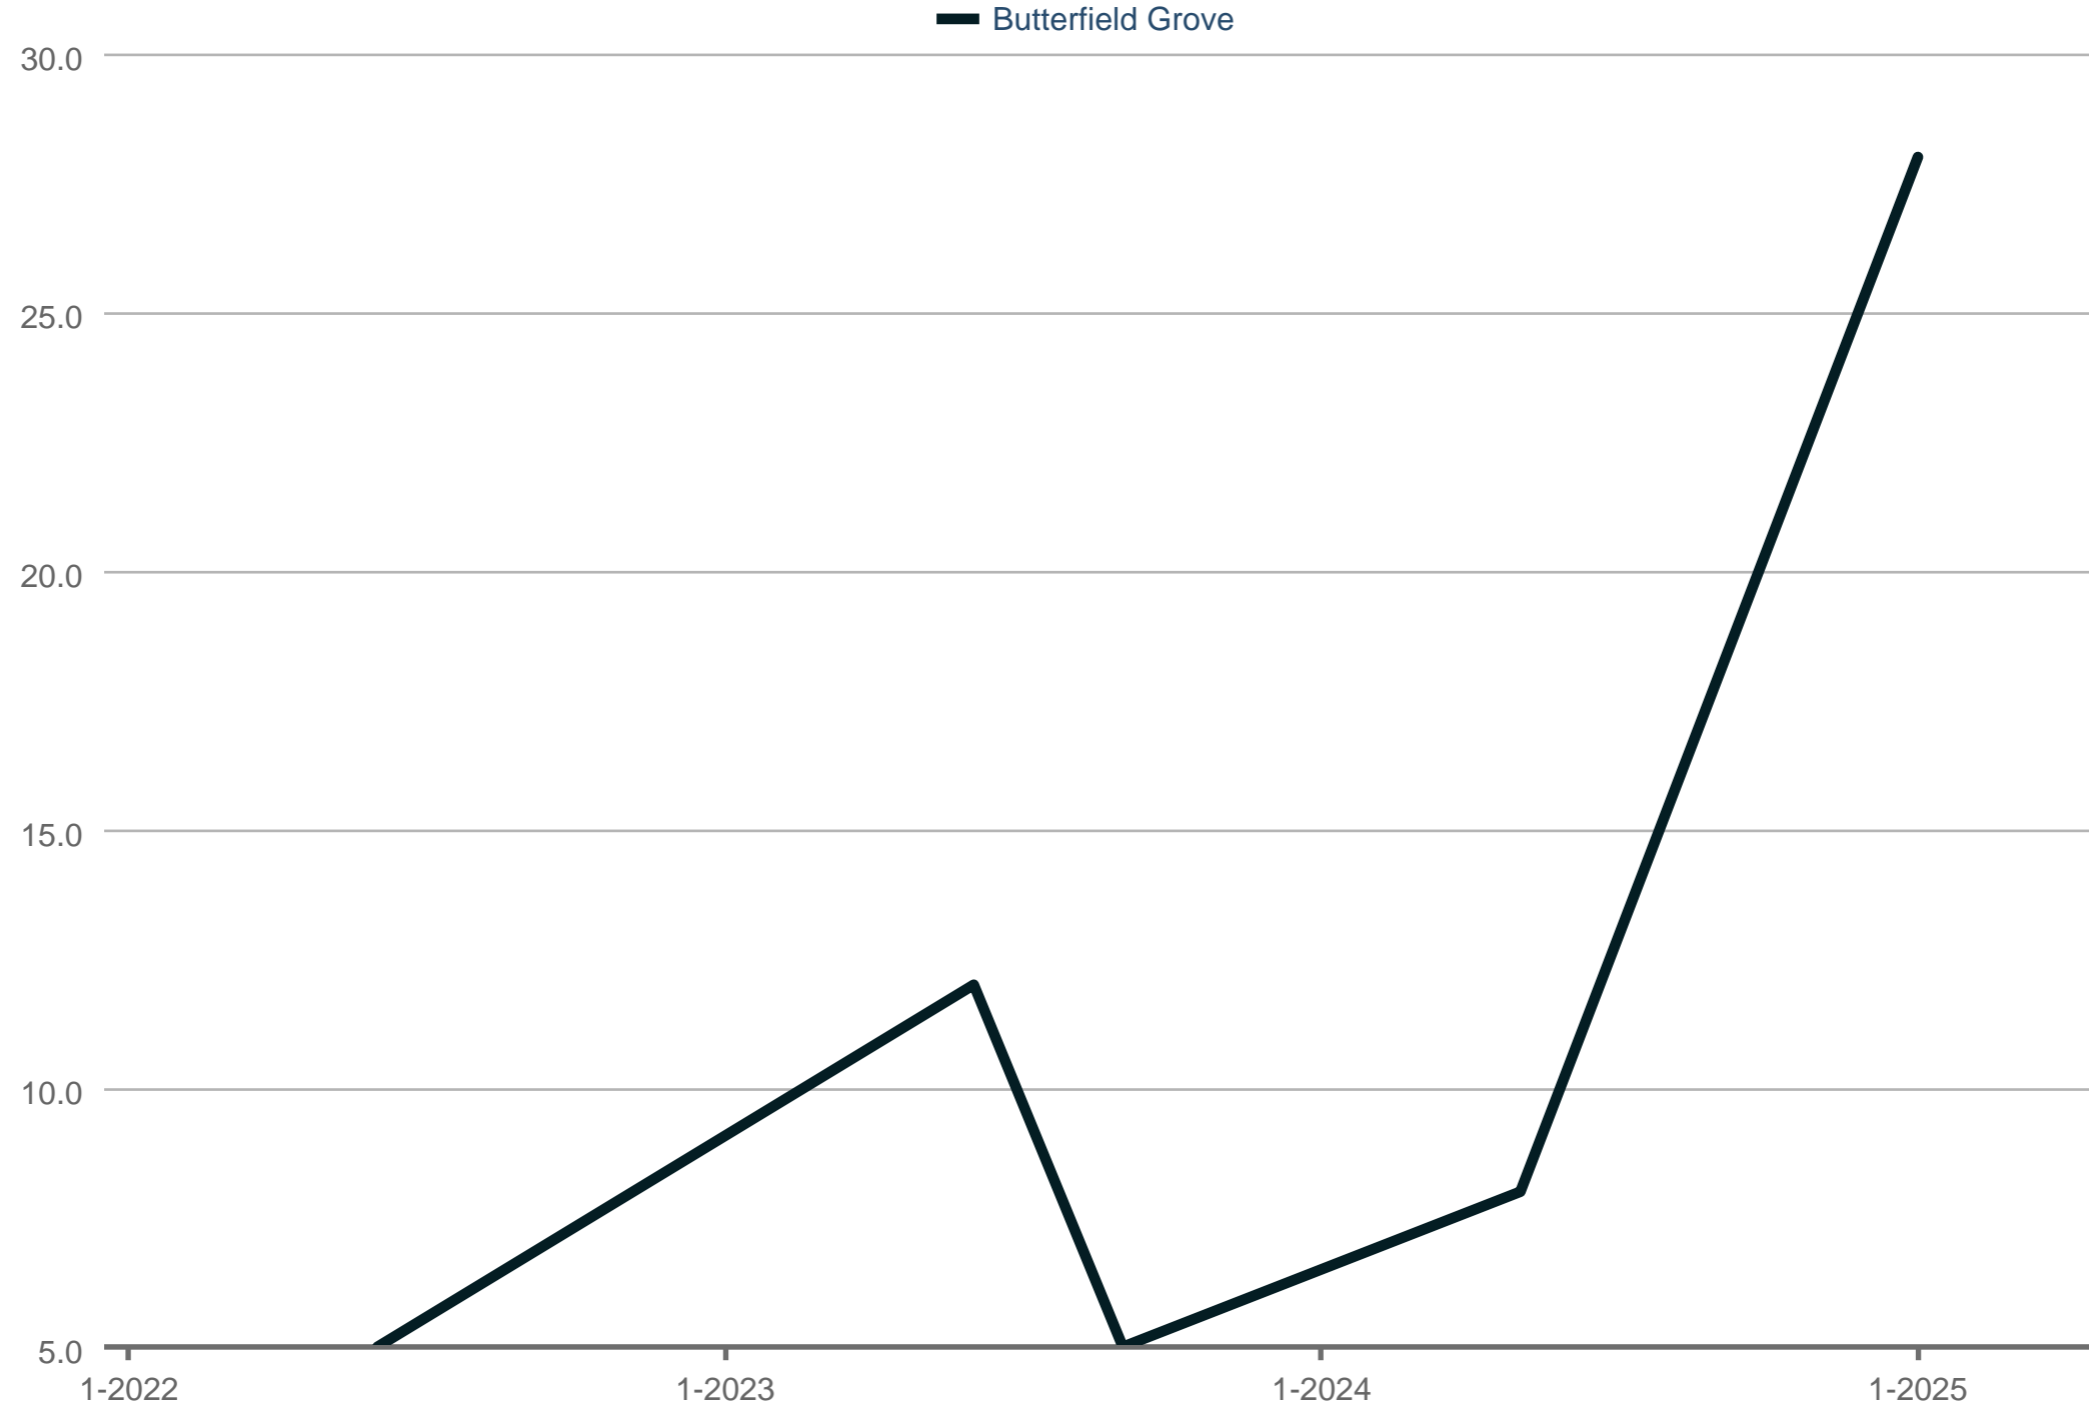

Average Showings to Pending

Butterfield Grove

Each data point is one month of activity. Data is from May 17, 2025.