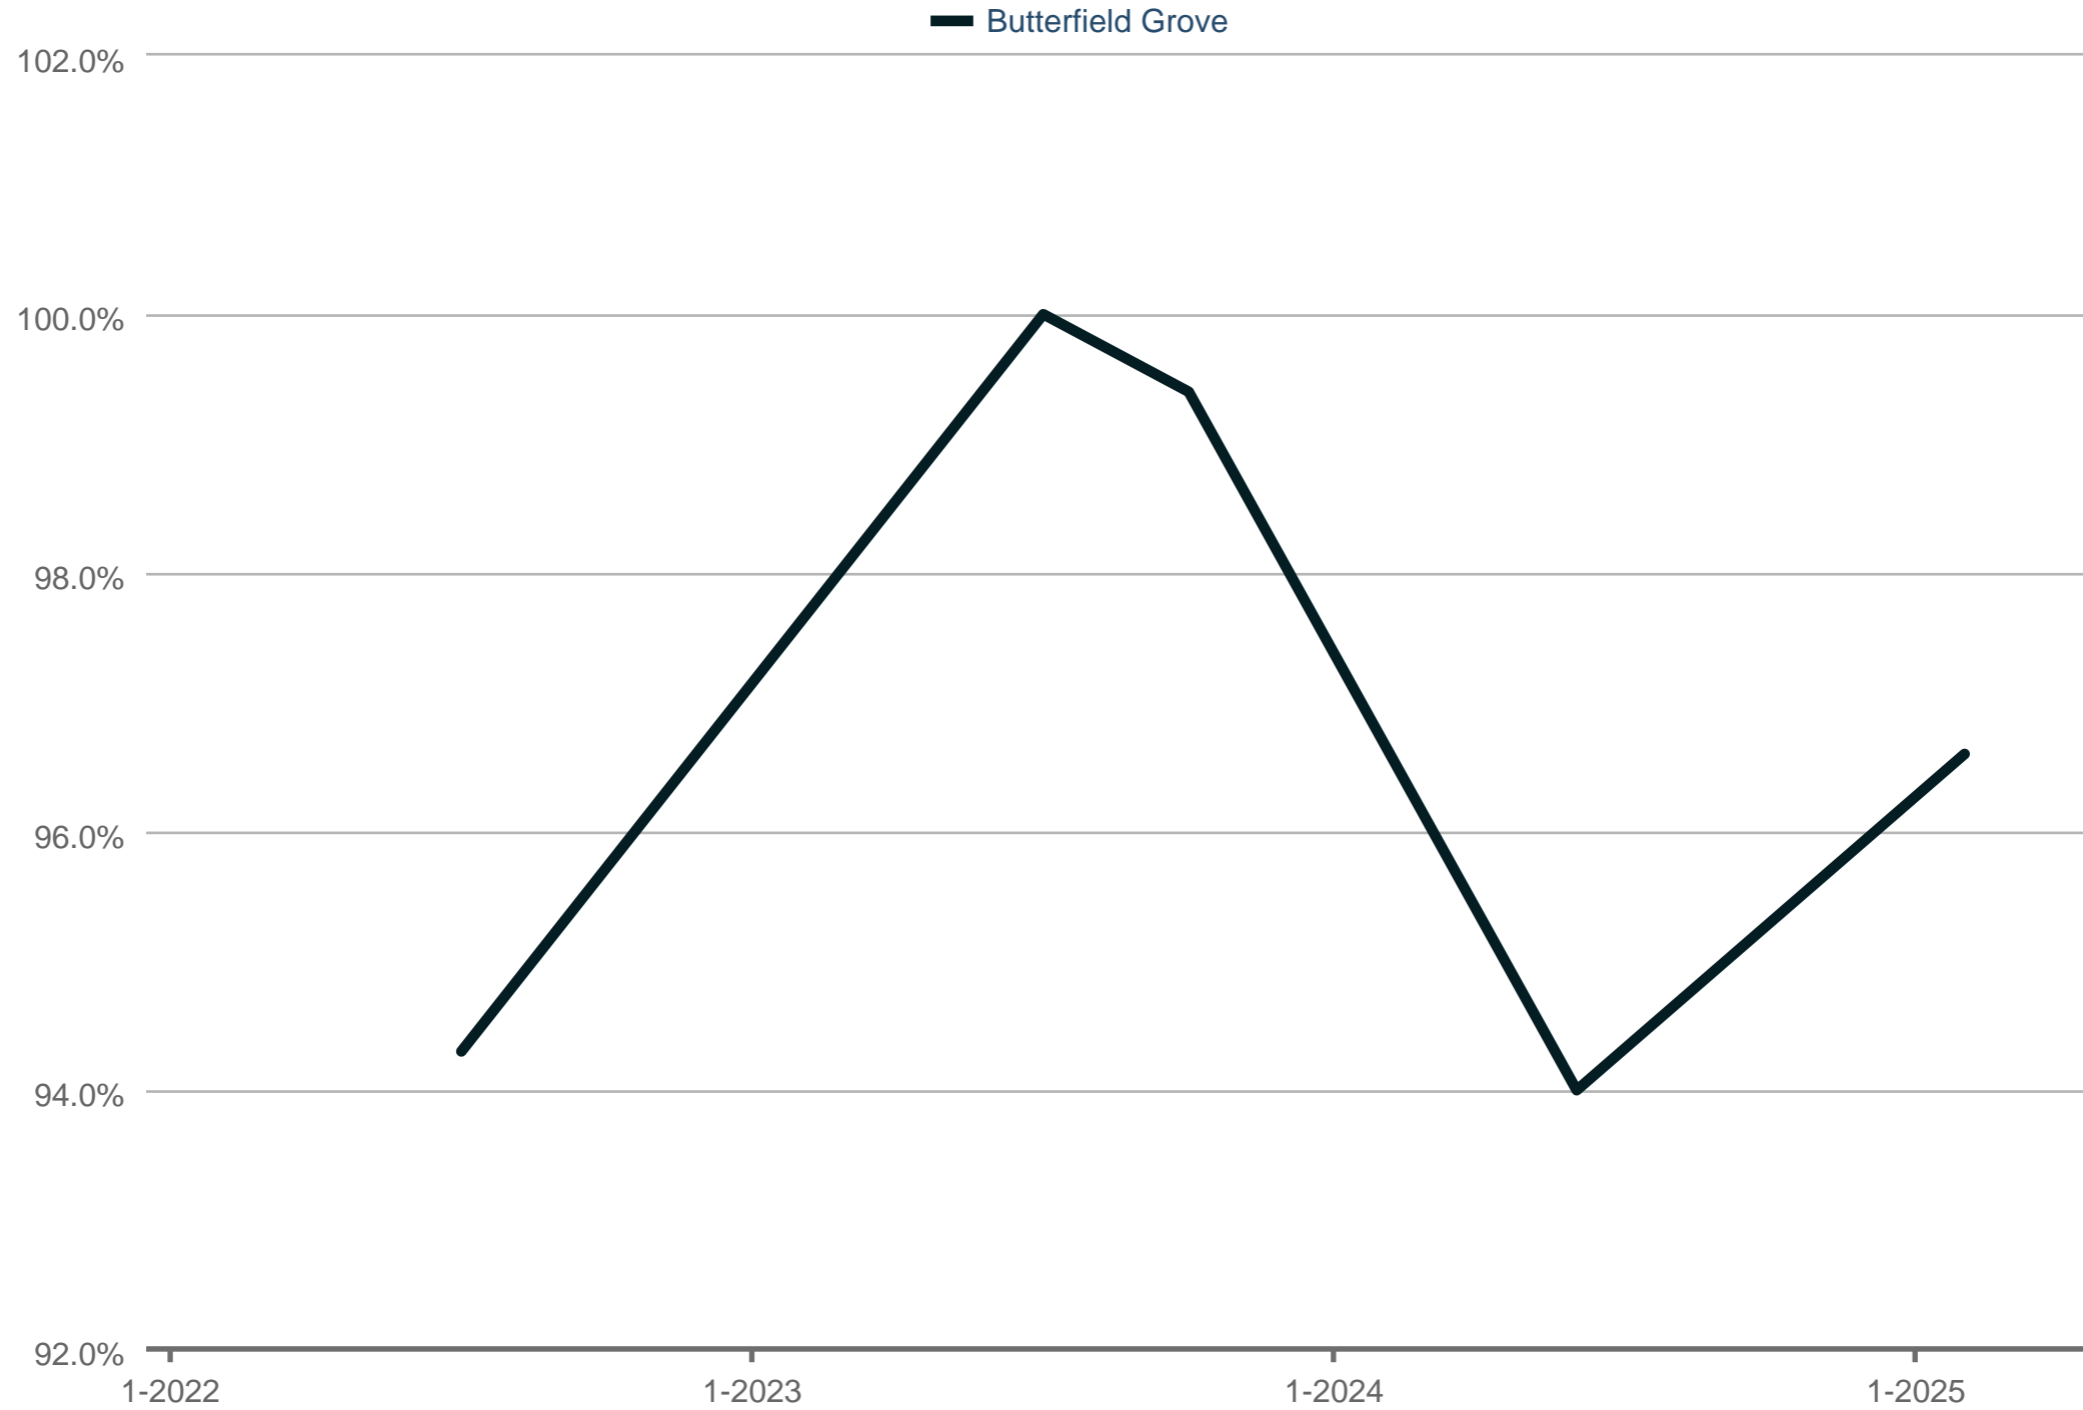

Average Percent of Last List Price

Each data point is one month of activity. Data is from May 17, 2025.