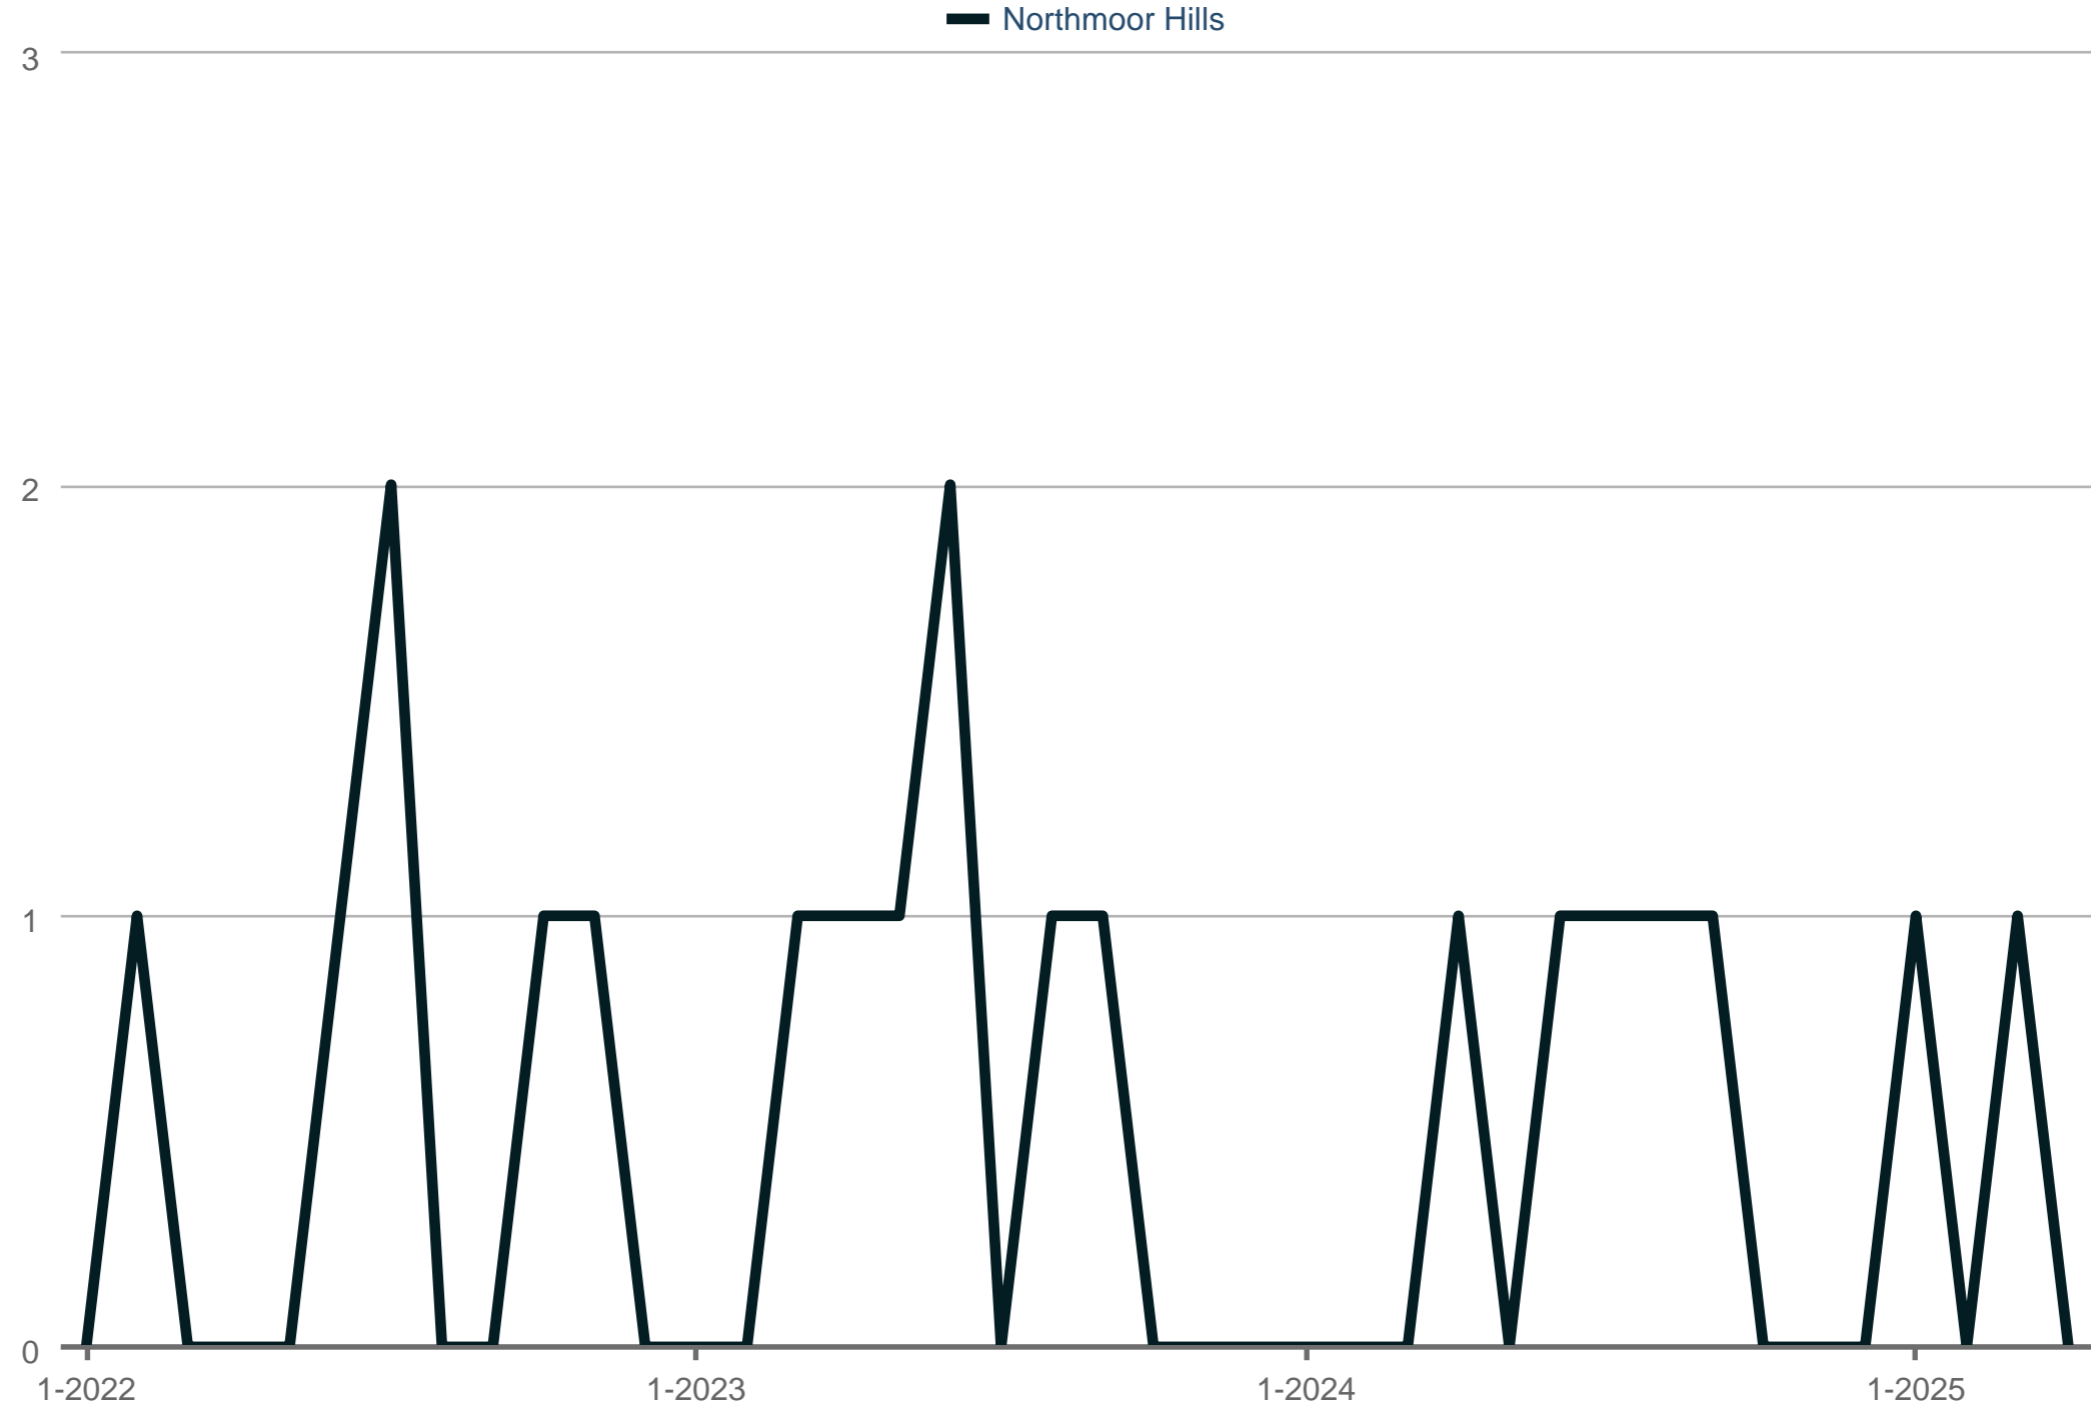

### Closed Sales

Northmoor Hills  
Each data point is one month of activity. Data is from May 17, 2025.