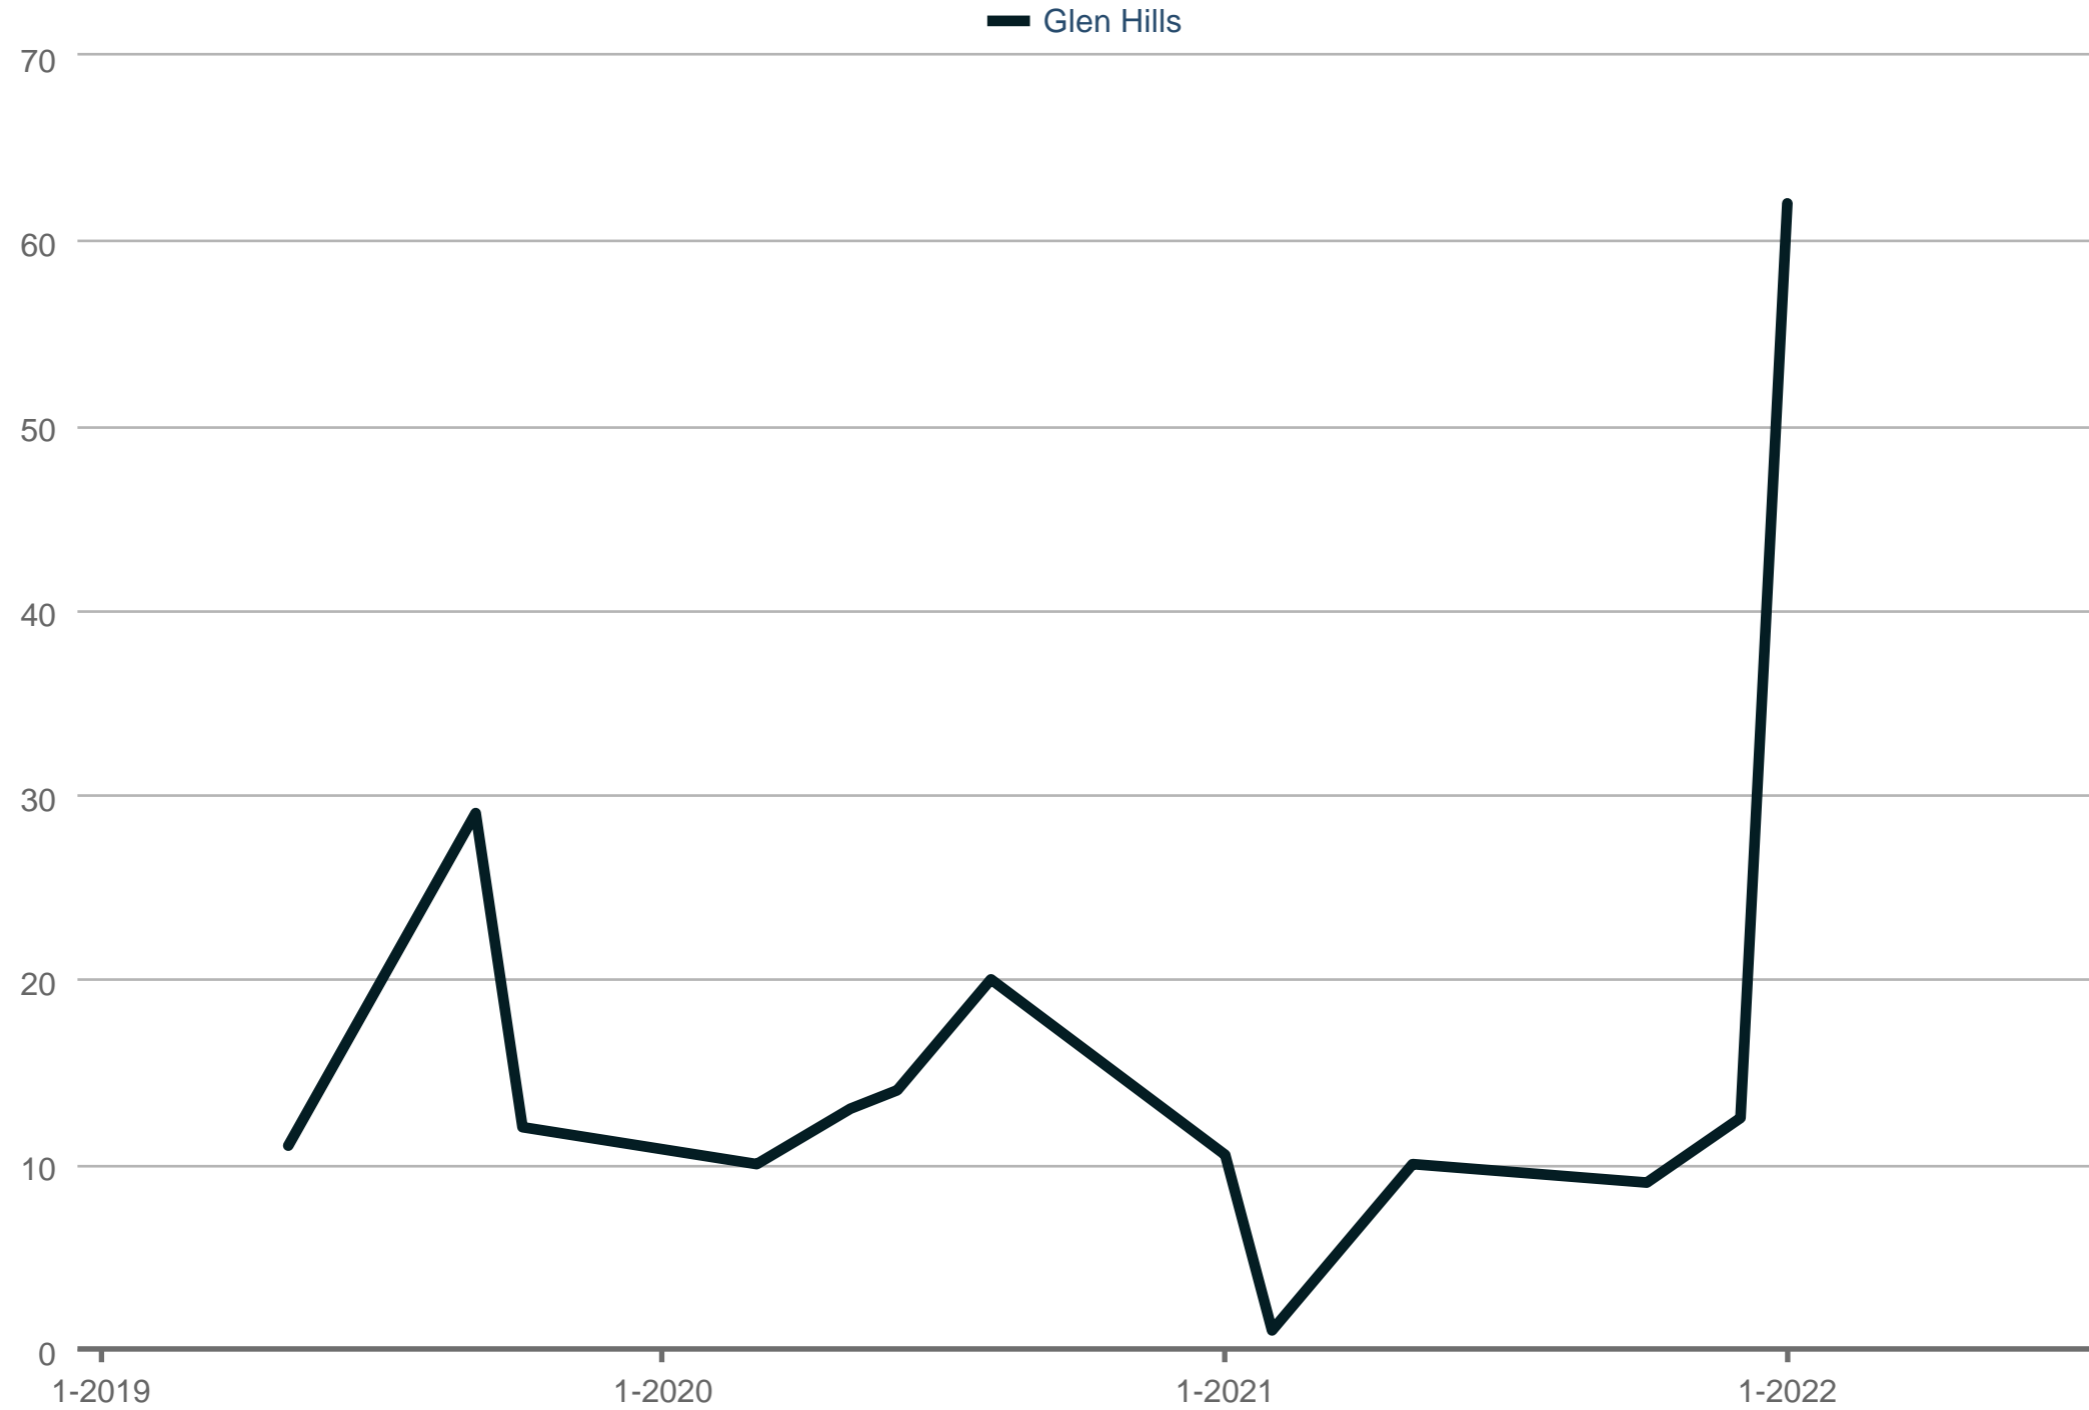

Average Showings to Pending

Glen Hills

Each data point is one month of activity. Data is from August 15, 2022.