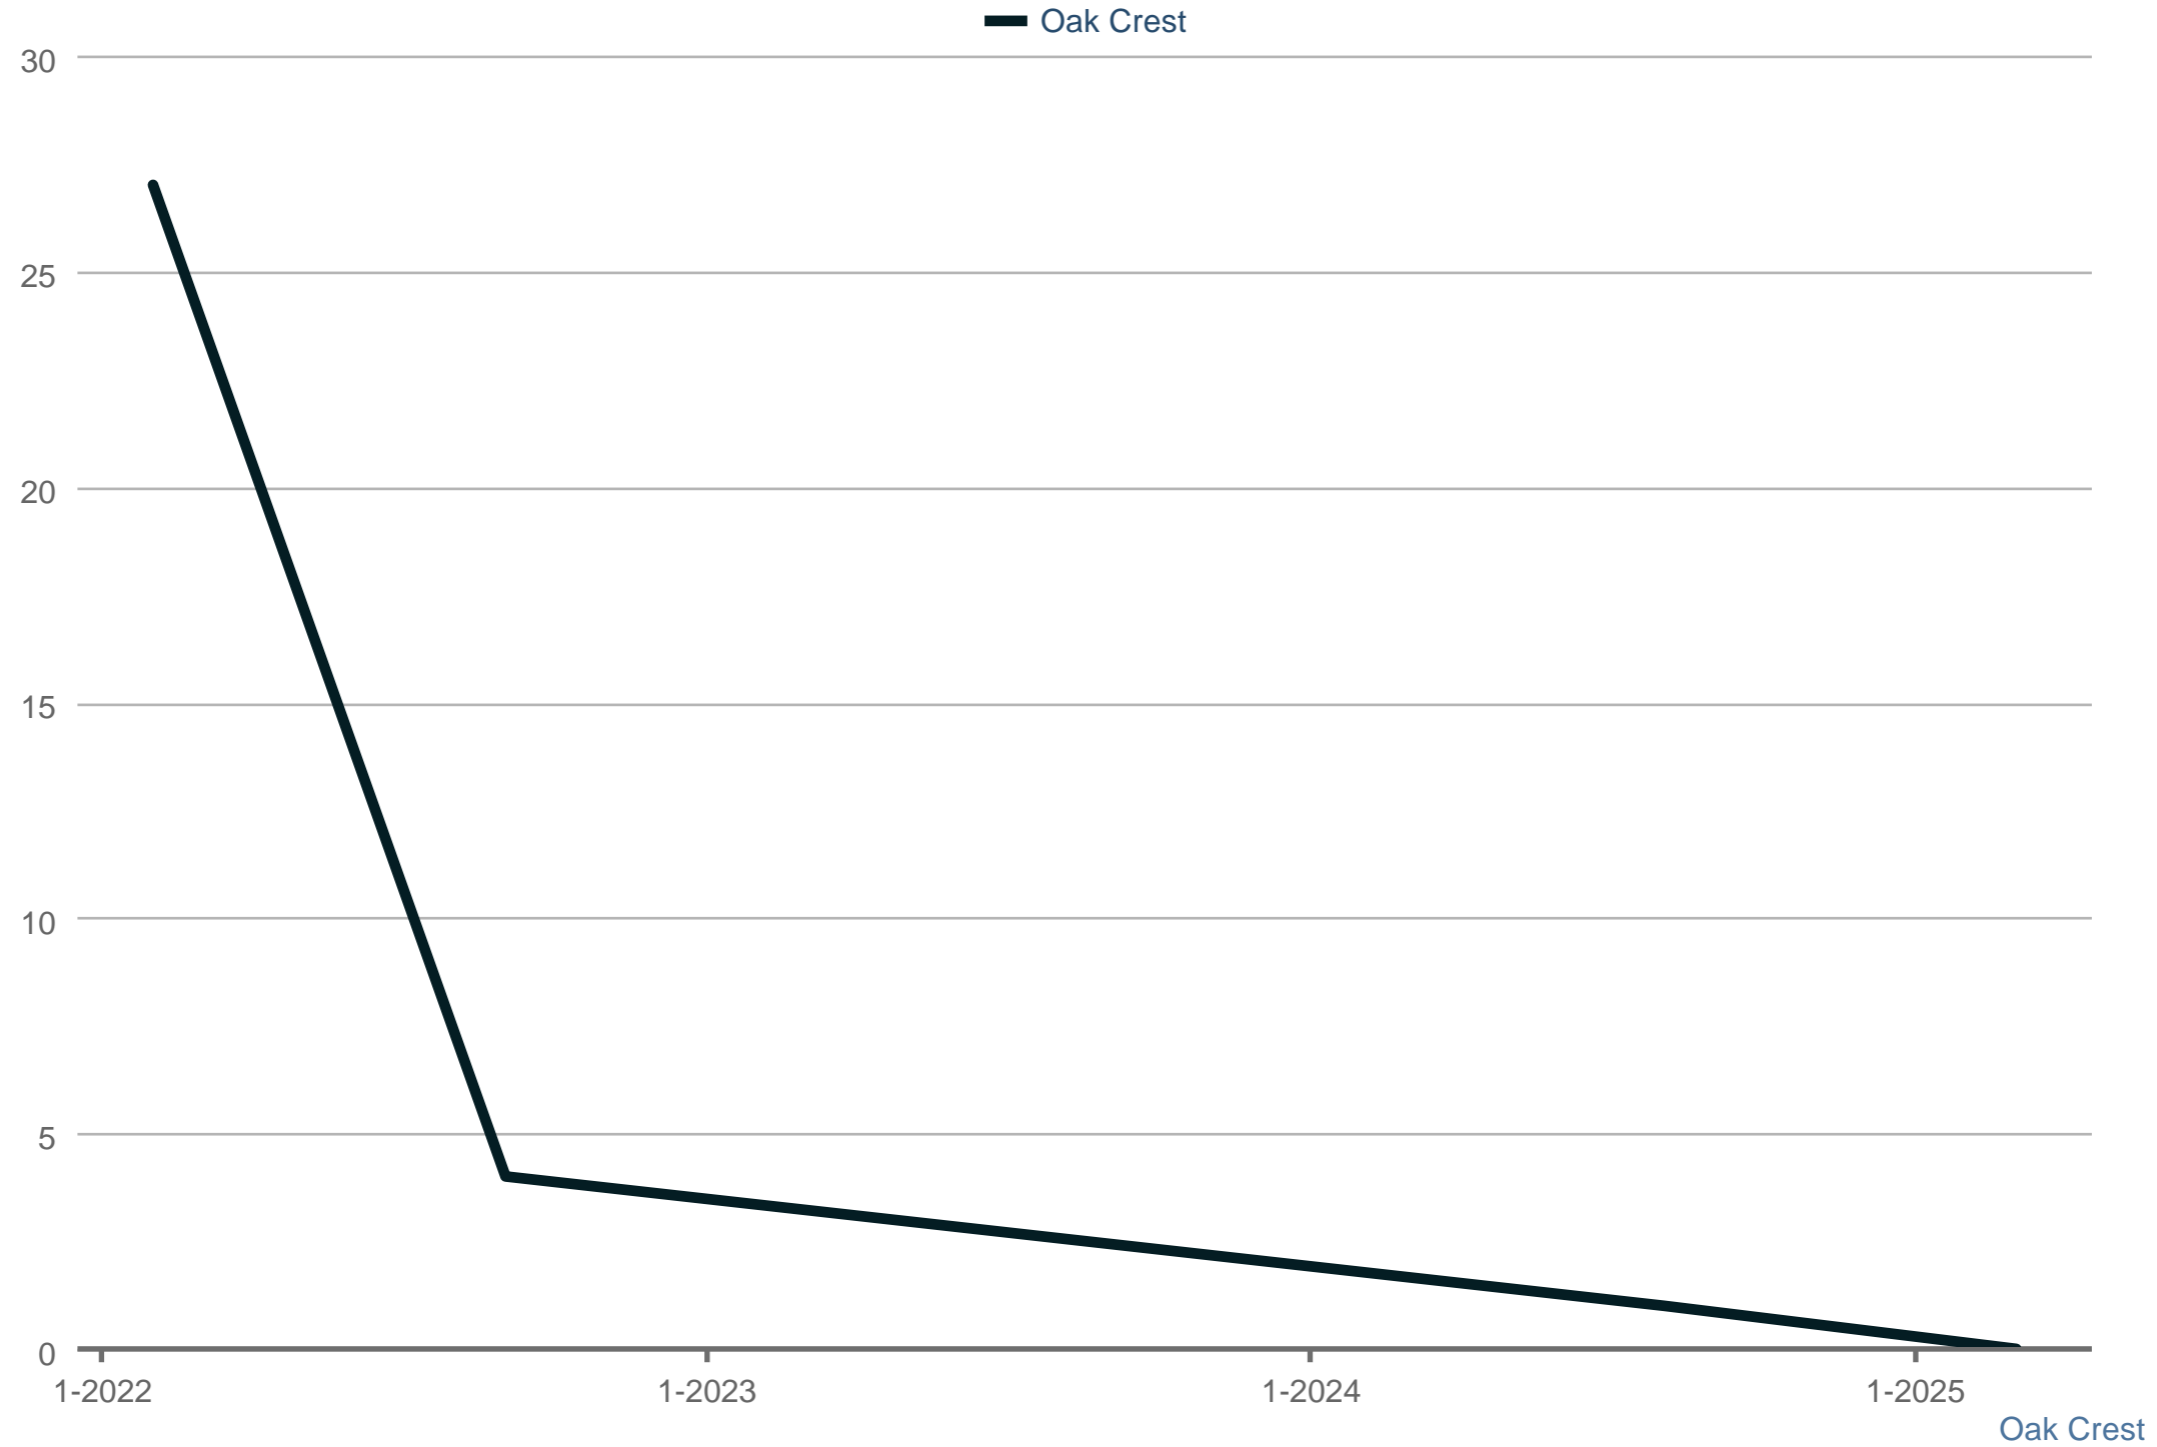

Average Days on Market

Each data point is one month of activity. Data is from May 17, 2025.