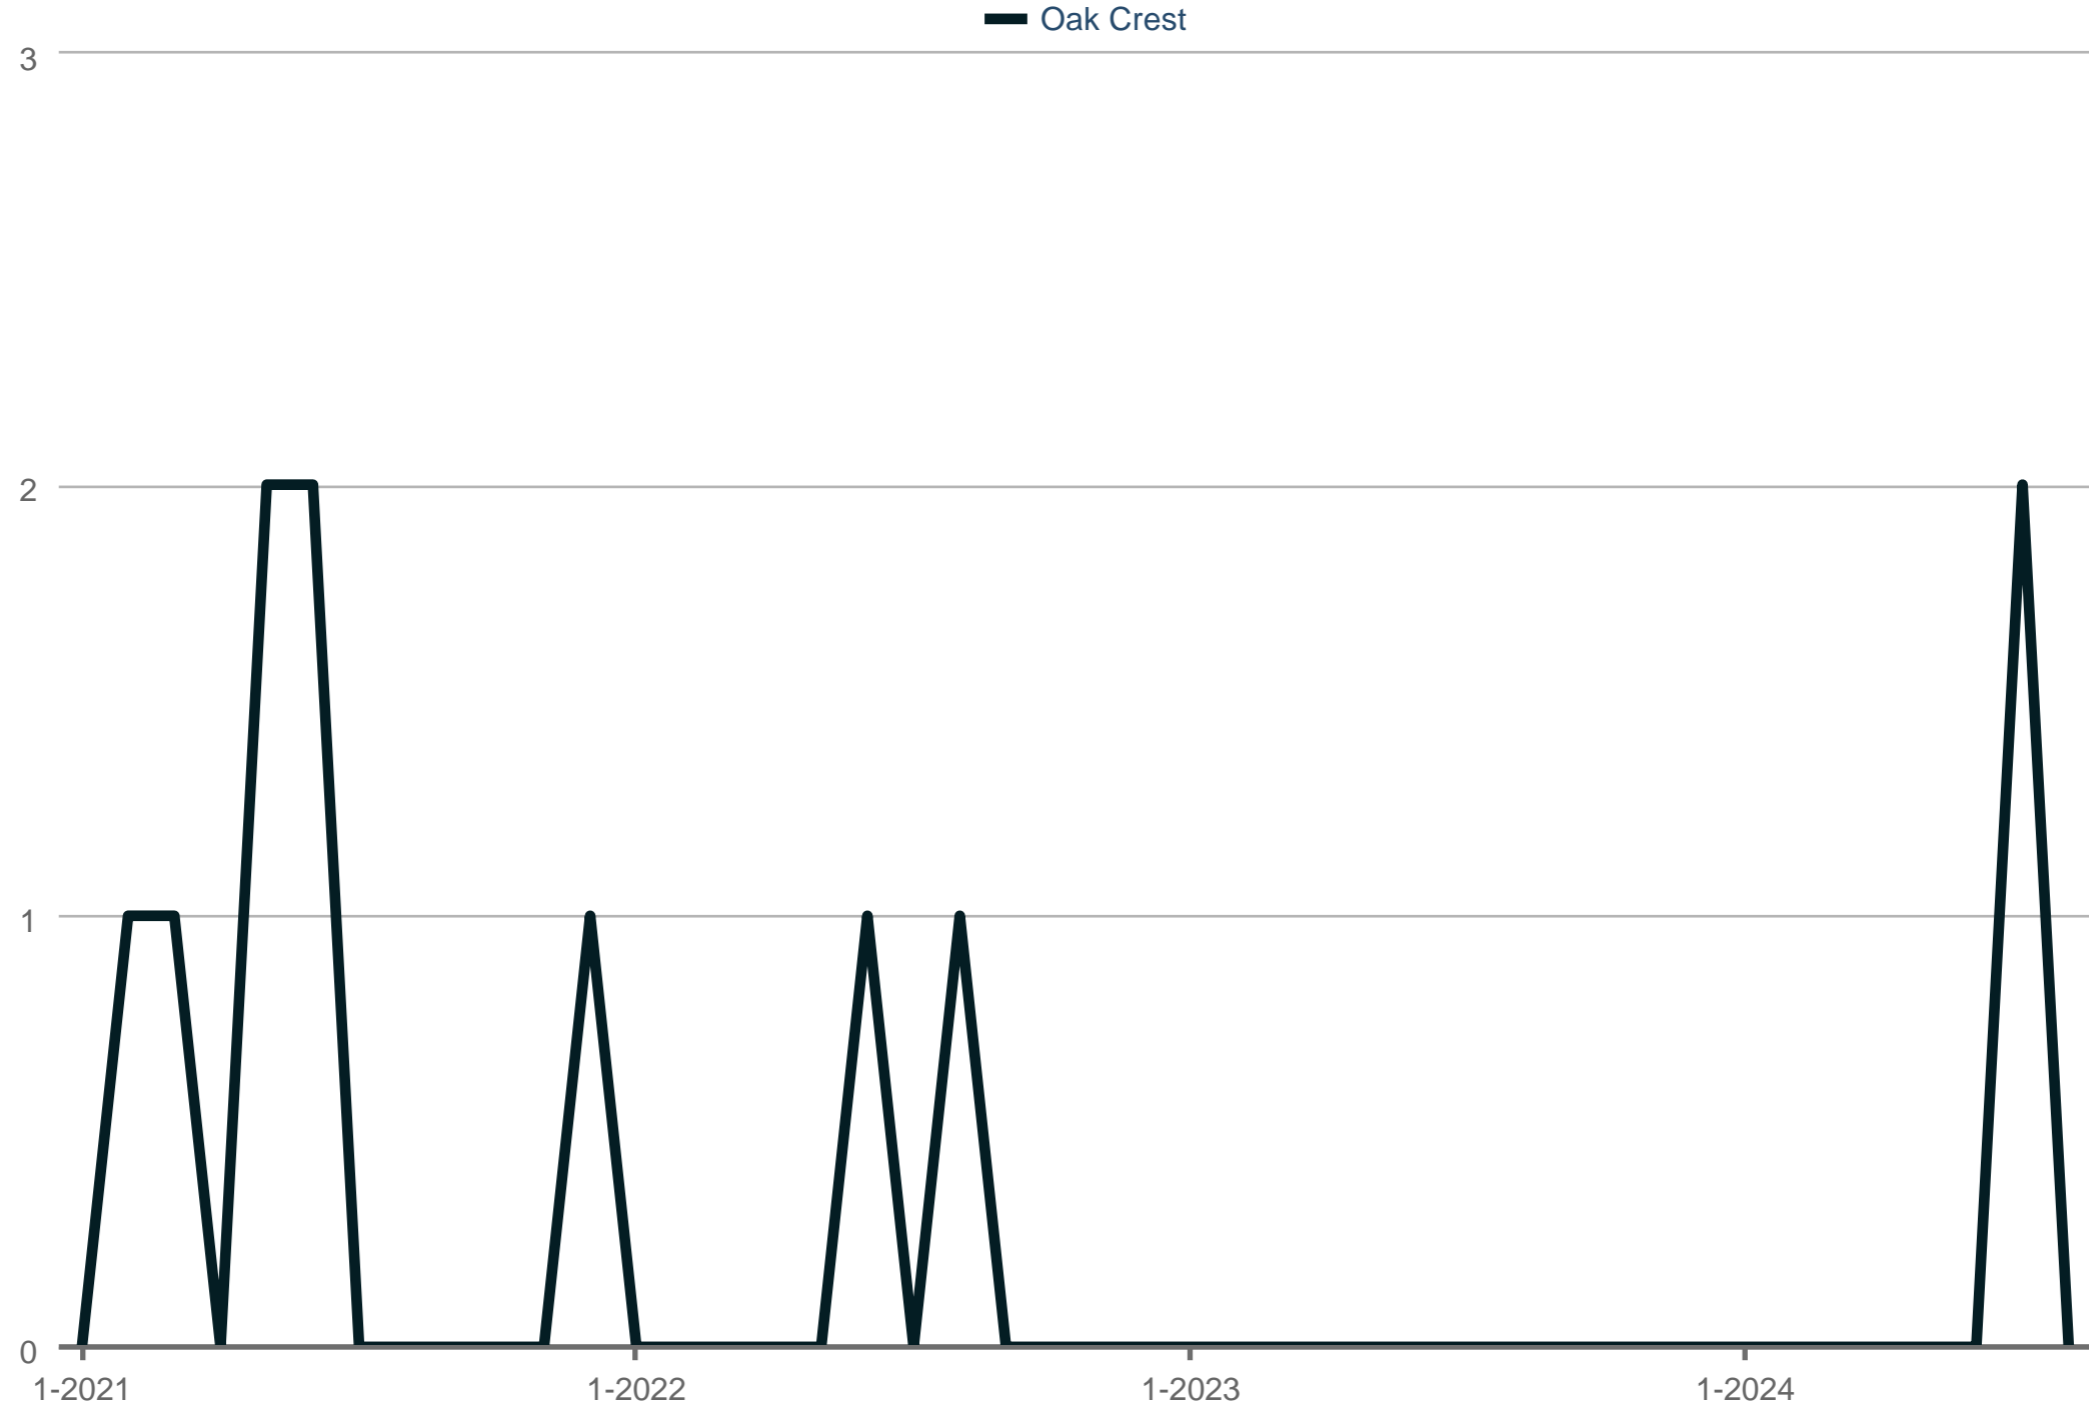

### New Listings

Oak Crest

Each data point is one month of activity. Data is from September 3, 2024.