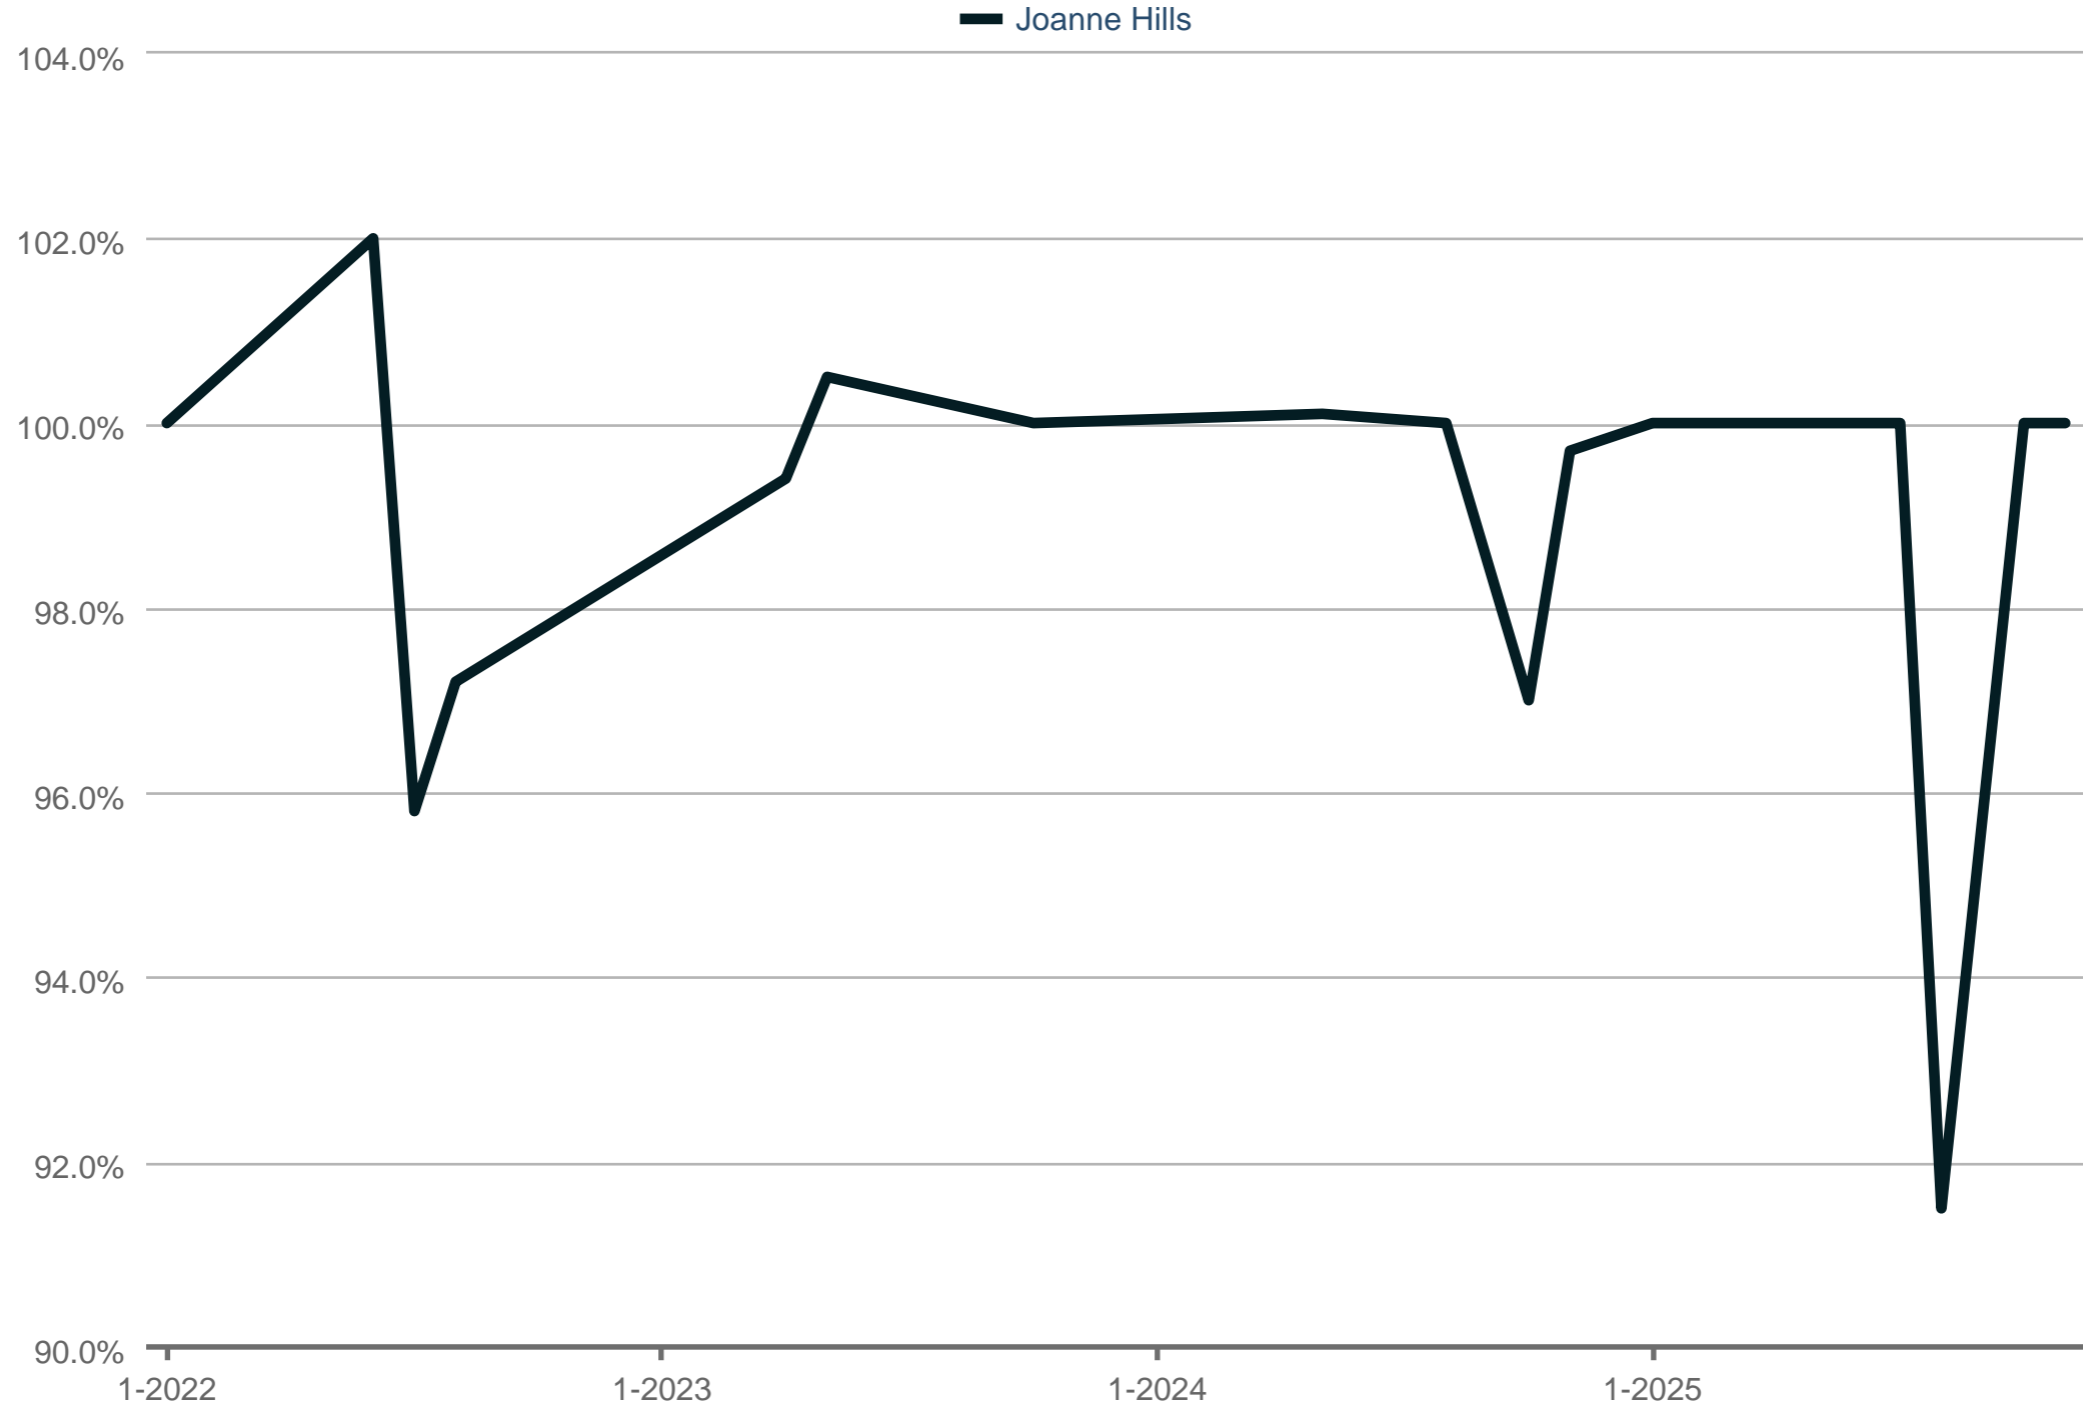

### Average Percent of Last List Price

Joanne Hills

Each data point is one month of activity. Data is from December 12, 2025.