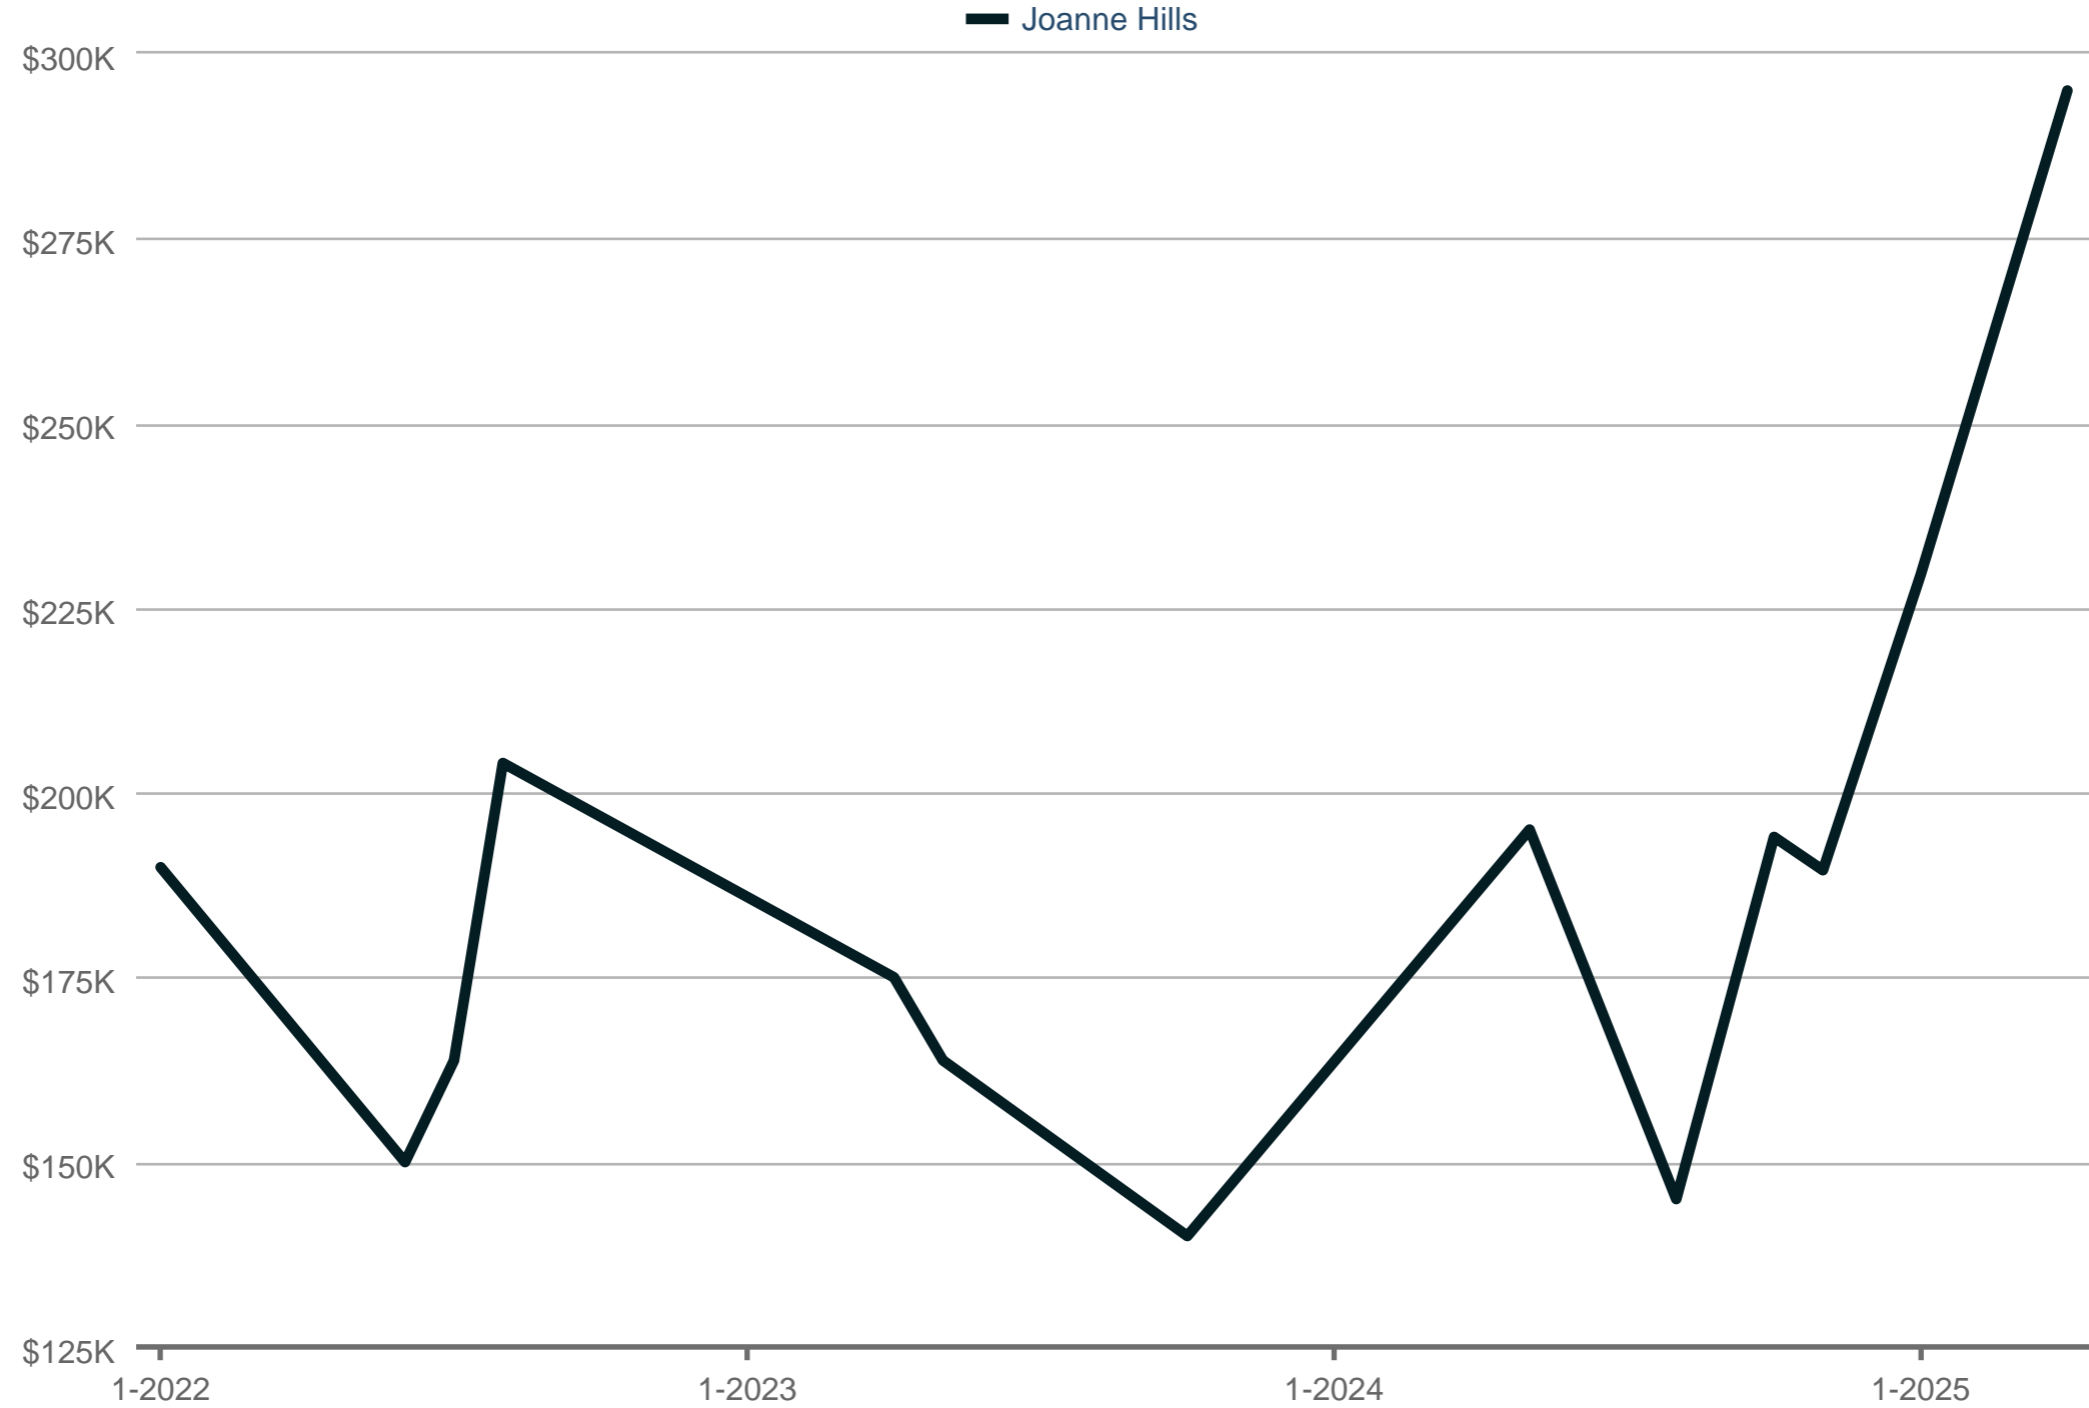

### Average Sales Price

Joanne Hills

Each data point is one month of activity. Data is from May 17, 2025.