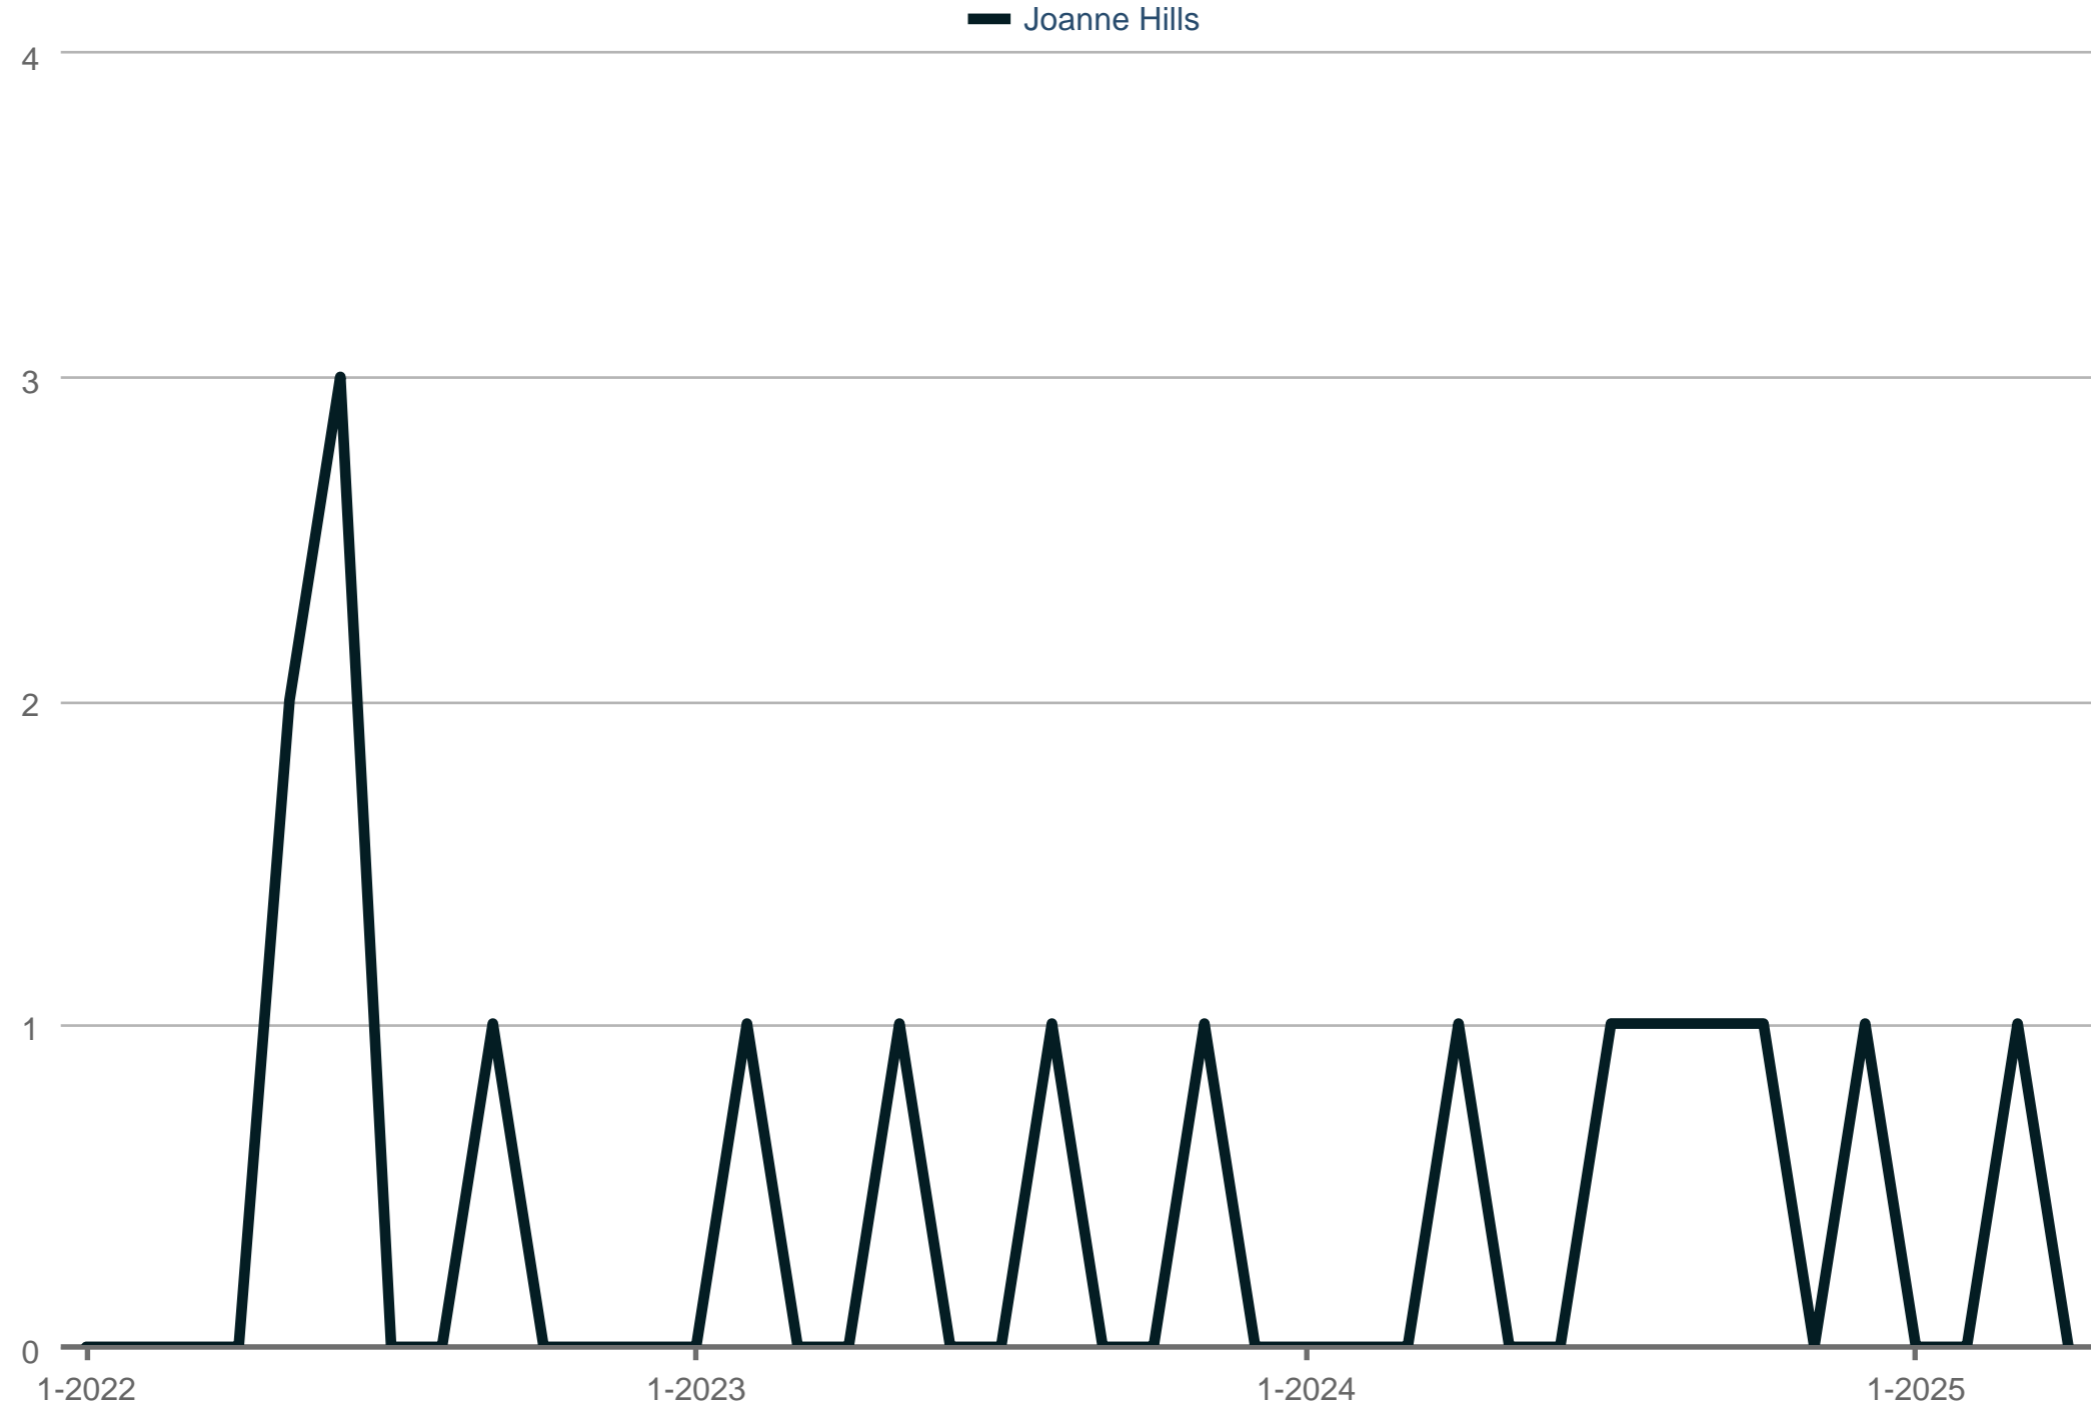

New Listings

Joanne Hills

Each data point is one month of activity. Data is from May 17, 2025.