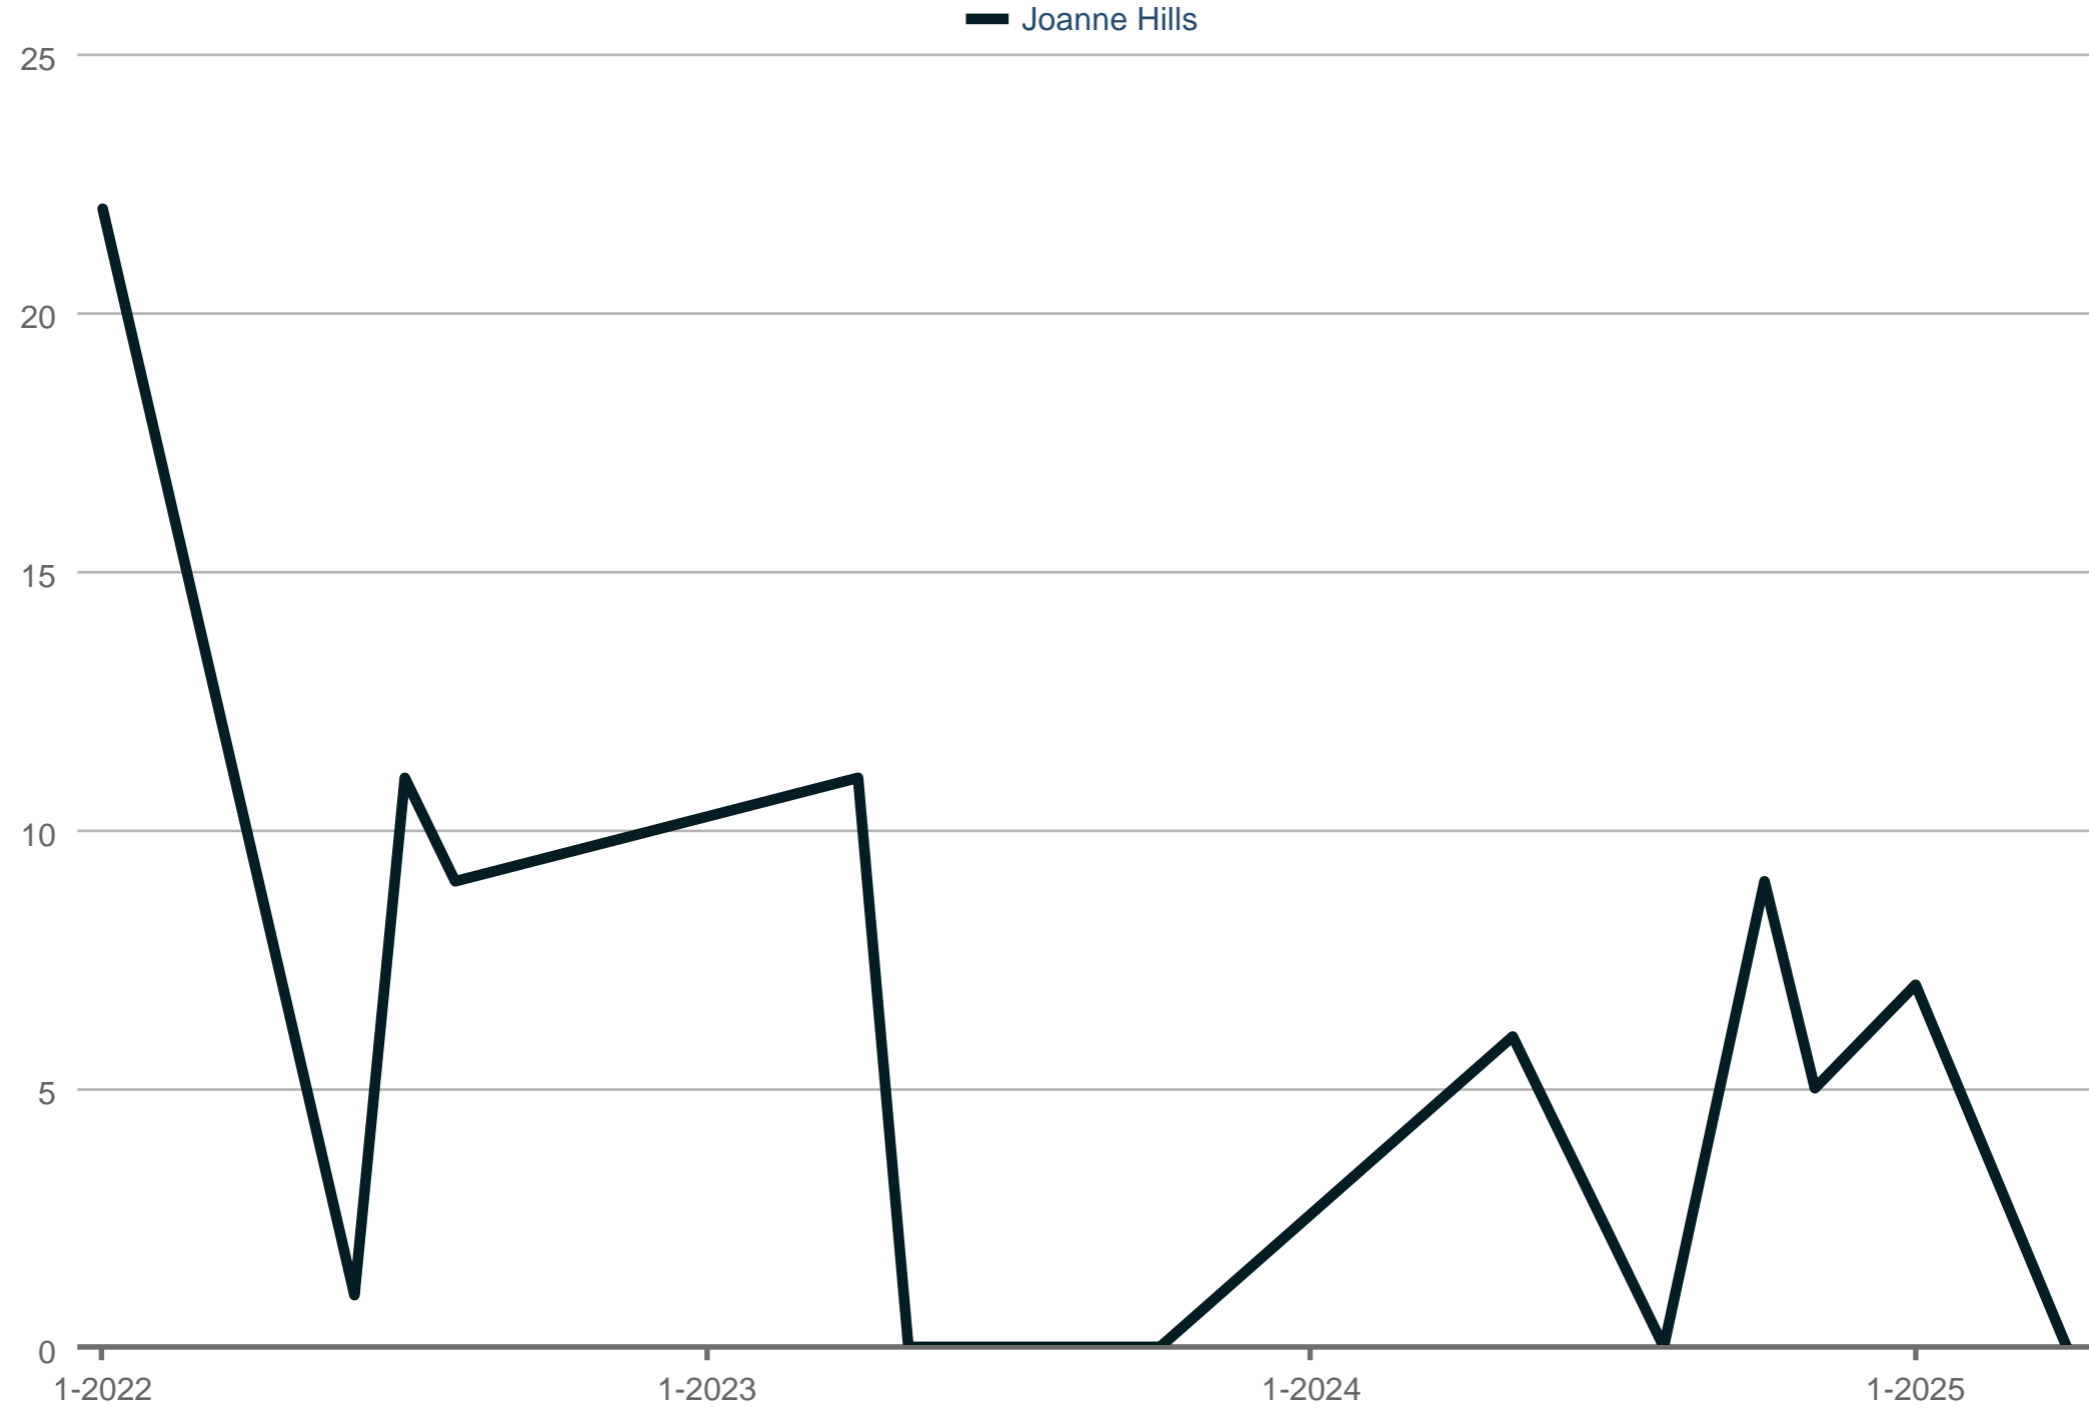

Average Days on Market

Joanne Hills

Each data point is one month of activity. Data is from May 17, 2025.