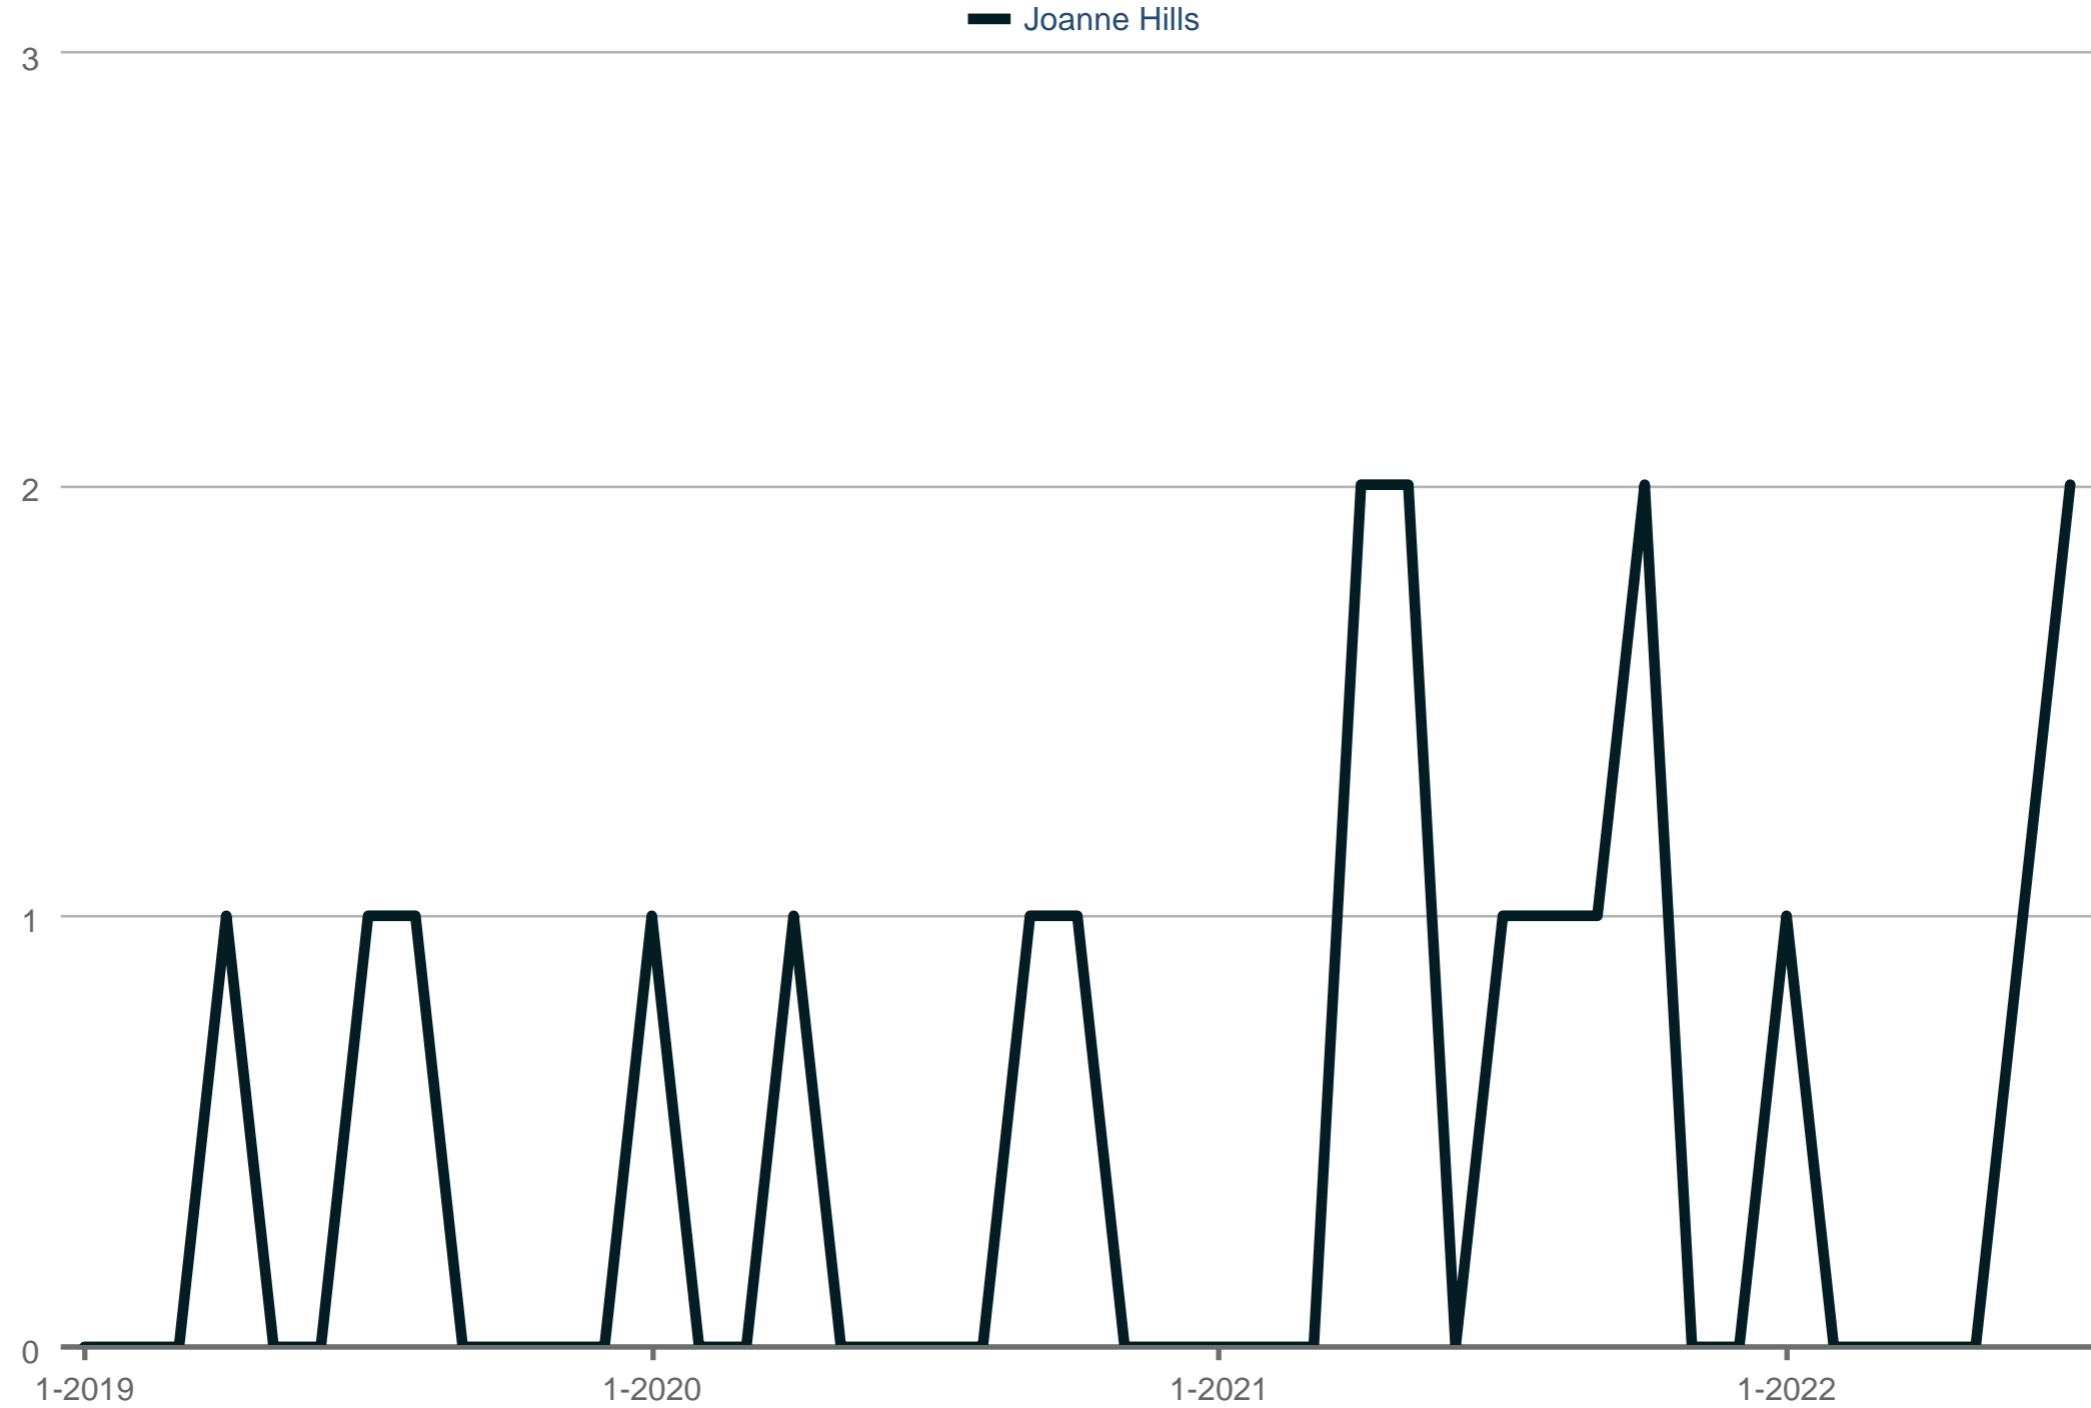

Closed Sales

Joanne Hills

Each data point is one month of activity. Data is from August 15, 2022.