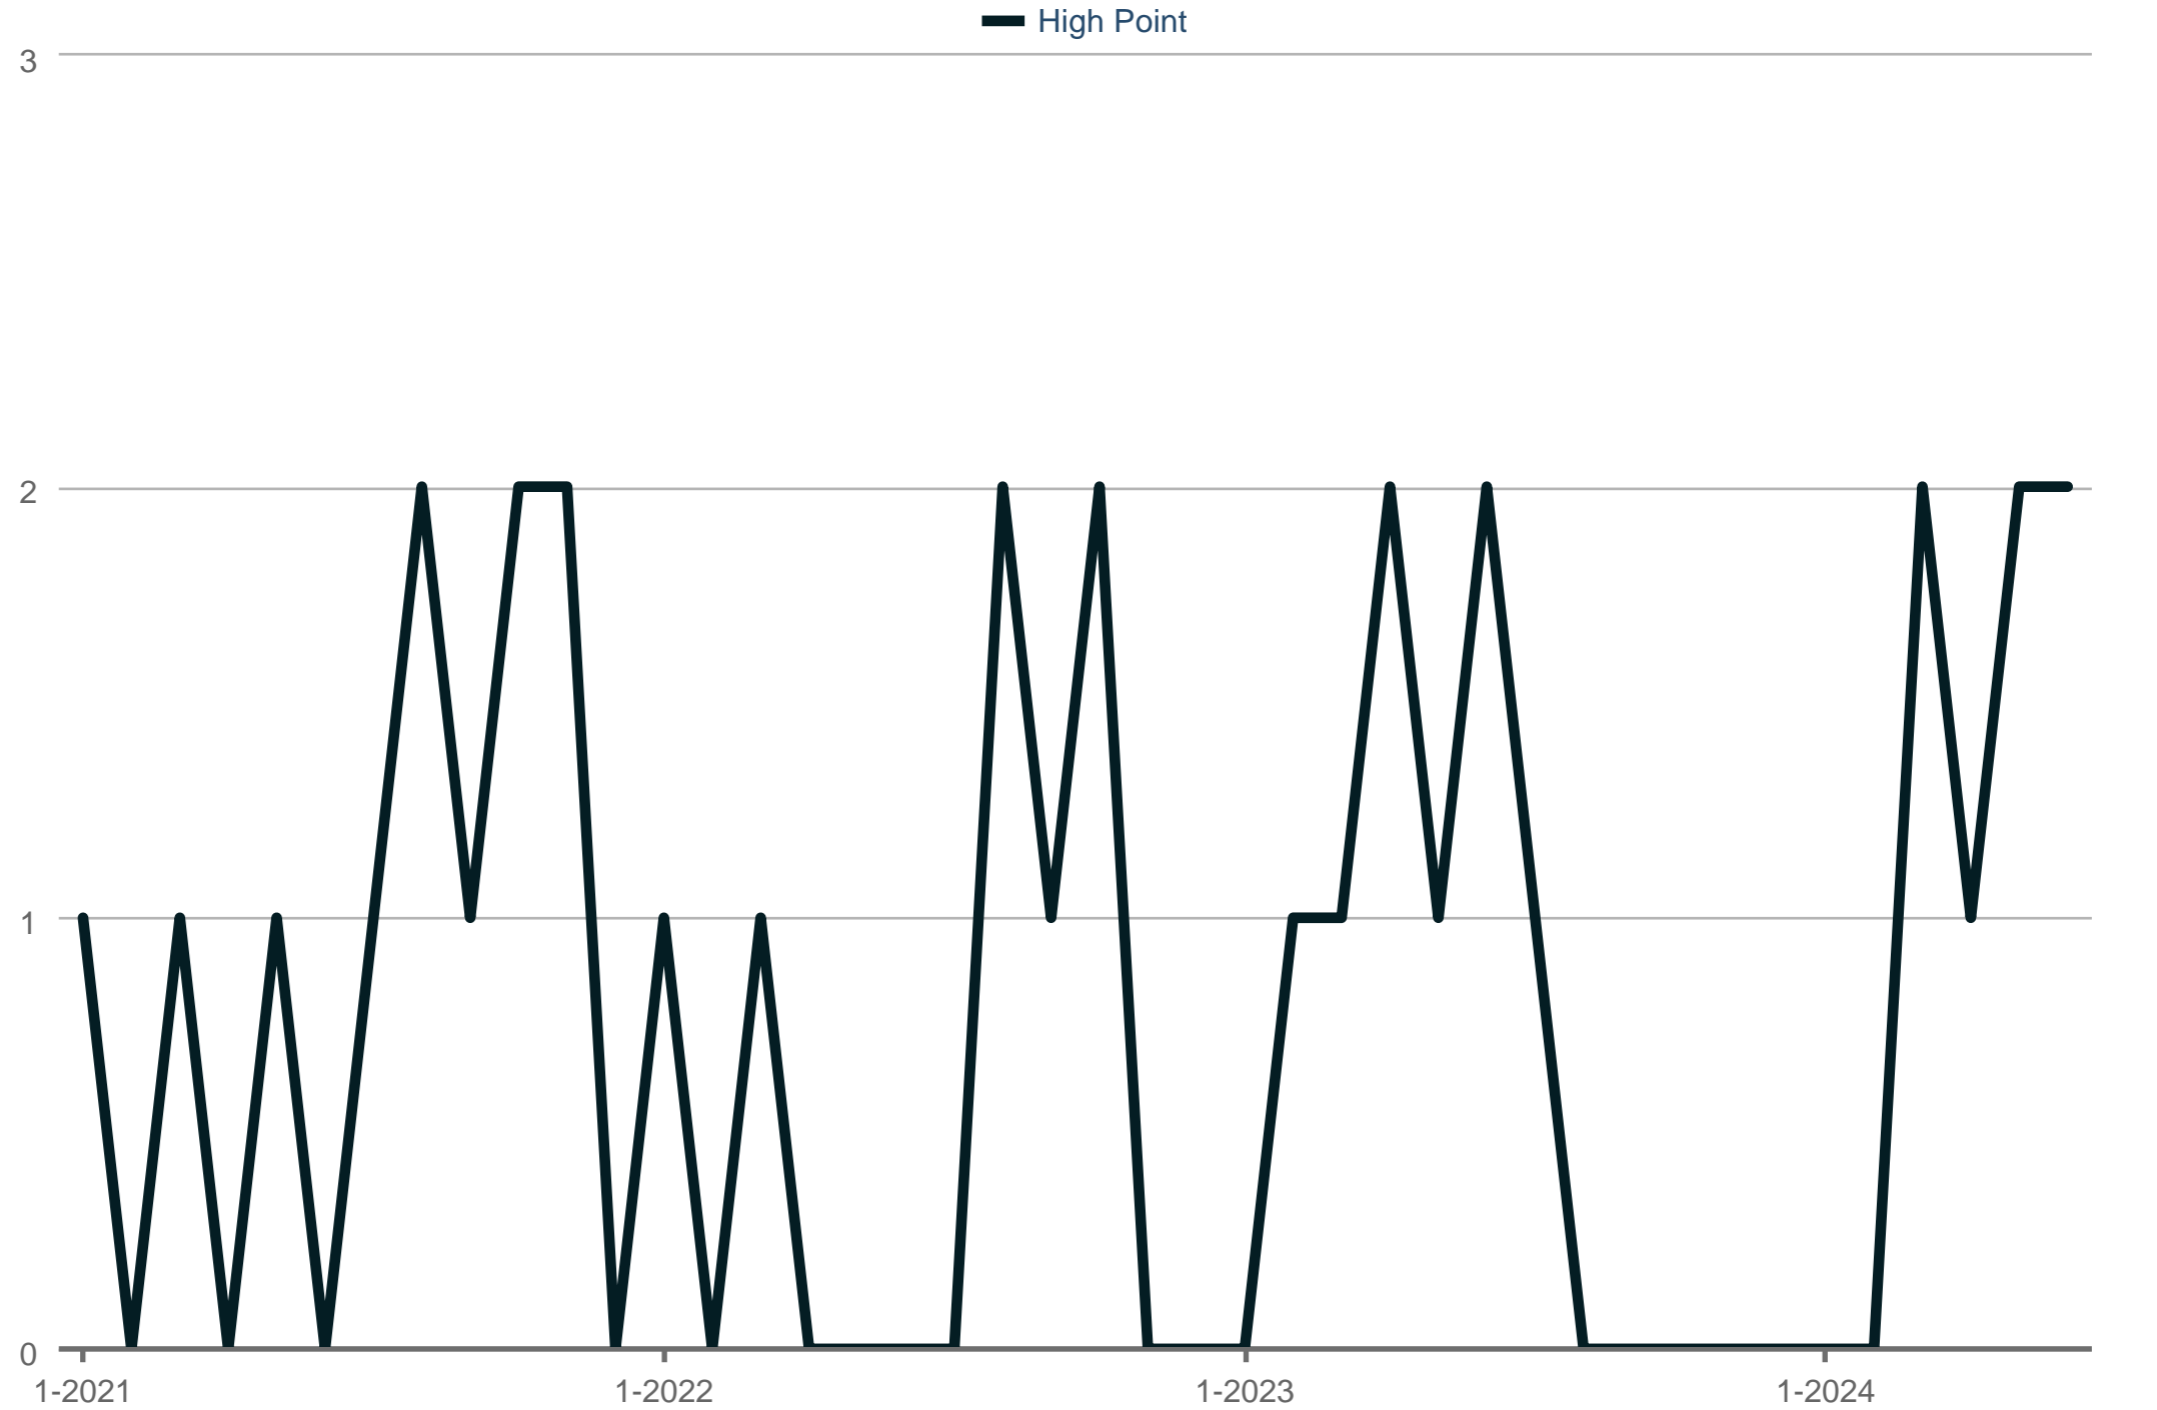

### Closed Sales

High Point  
Each data point is one month of activity. Data is from July 17, 2024.