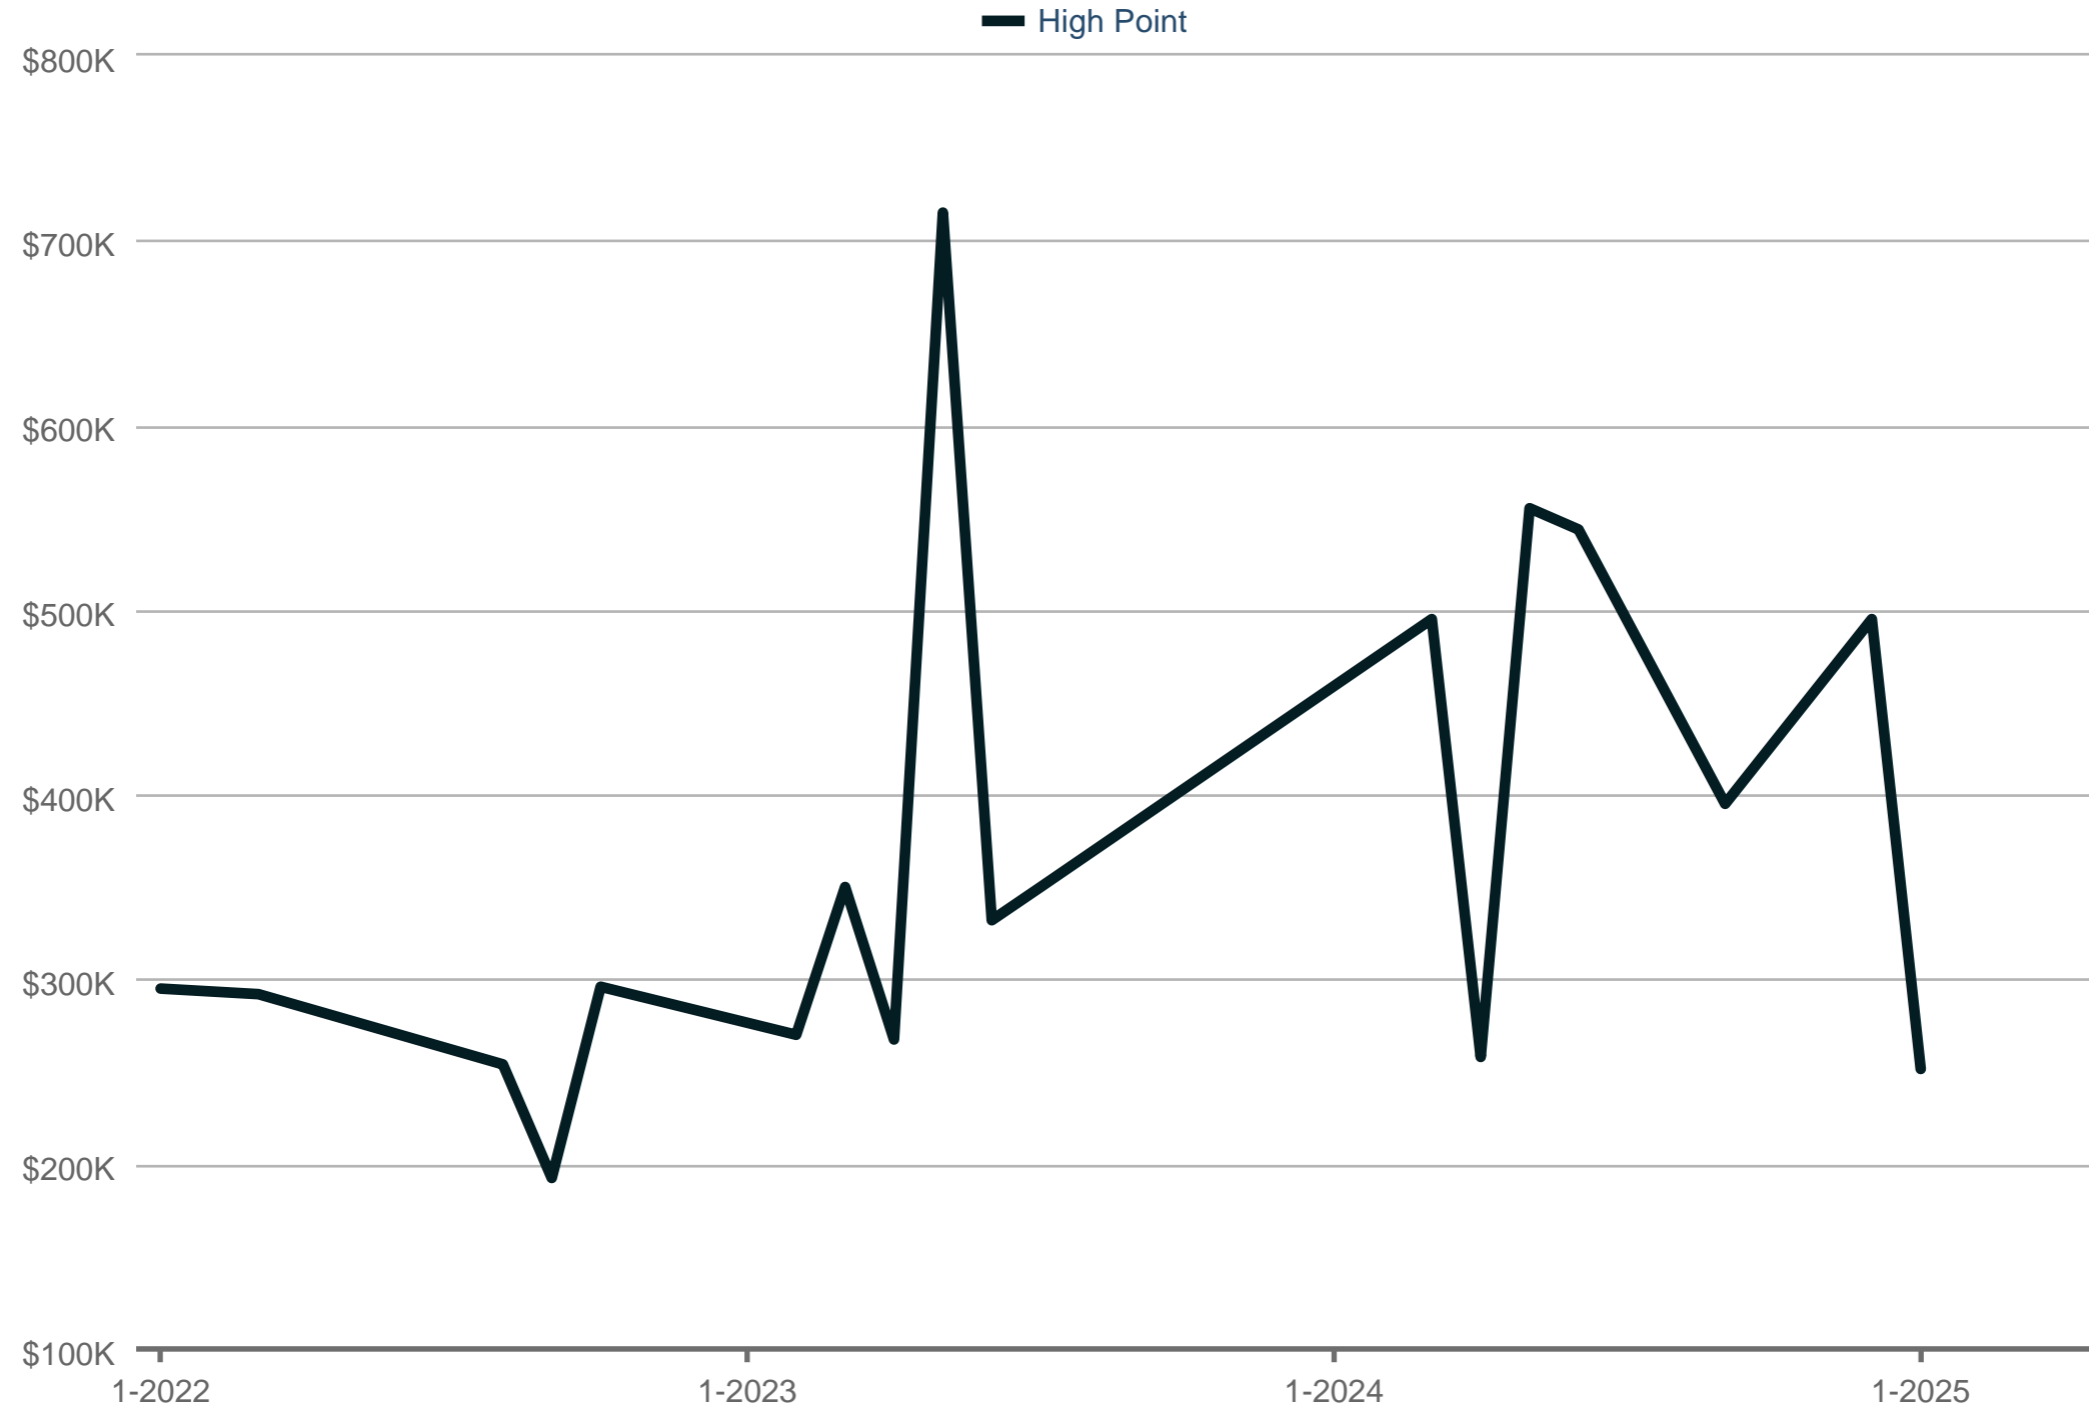

### Average Sales Price

High Point  
Each data point is one month of activity. Data is from May 17, 2025.