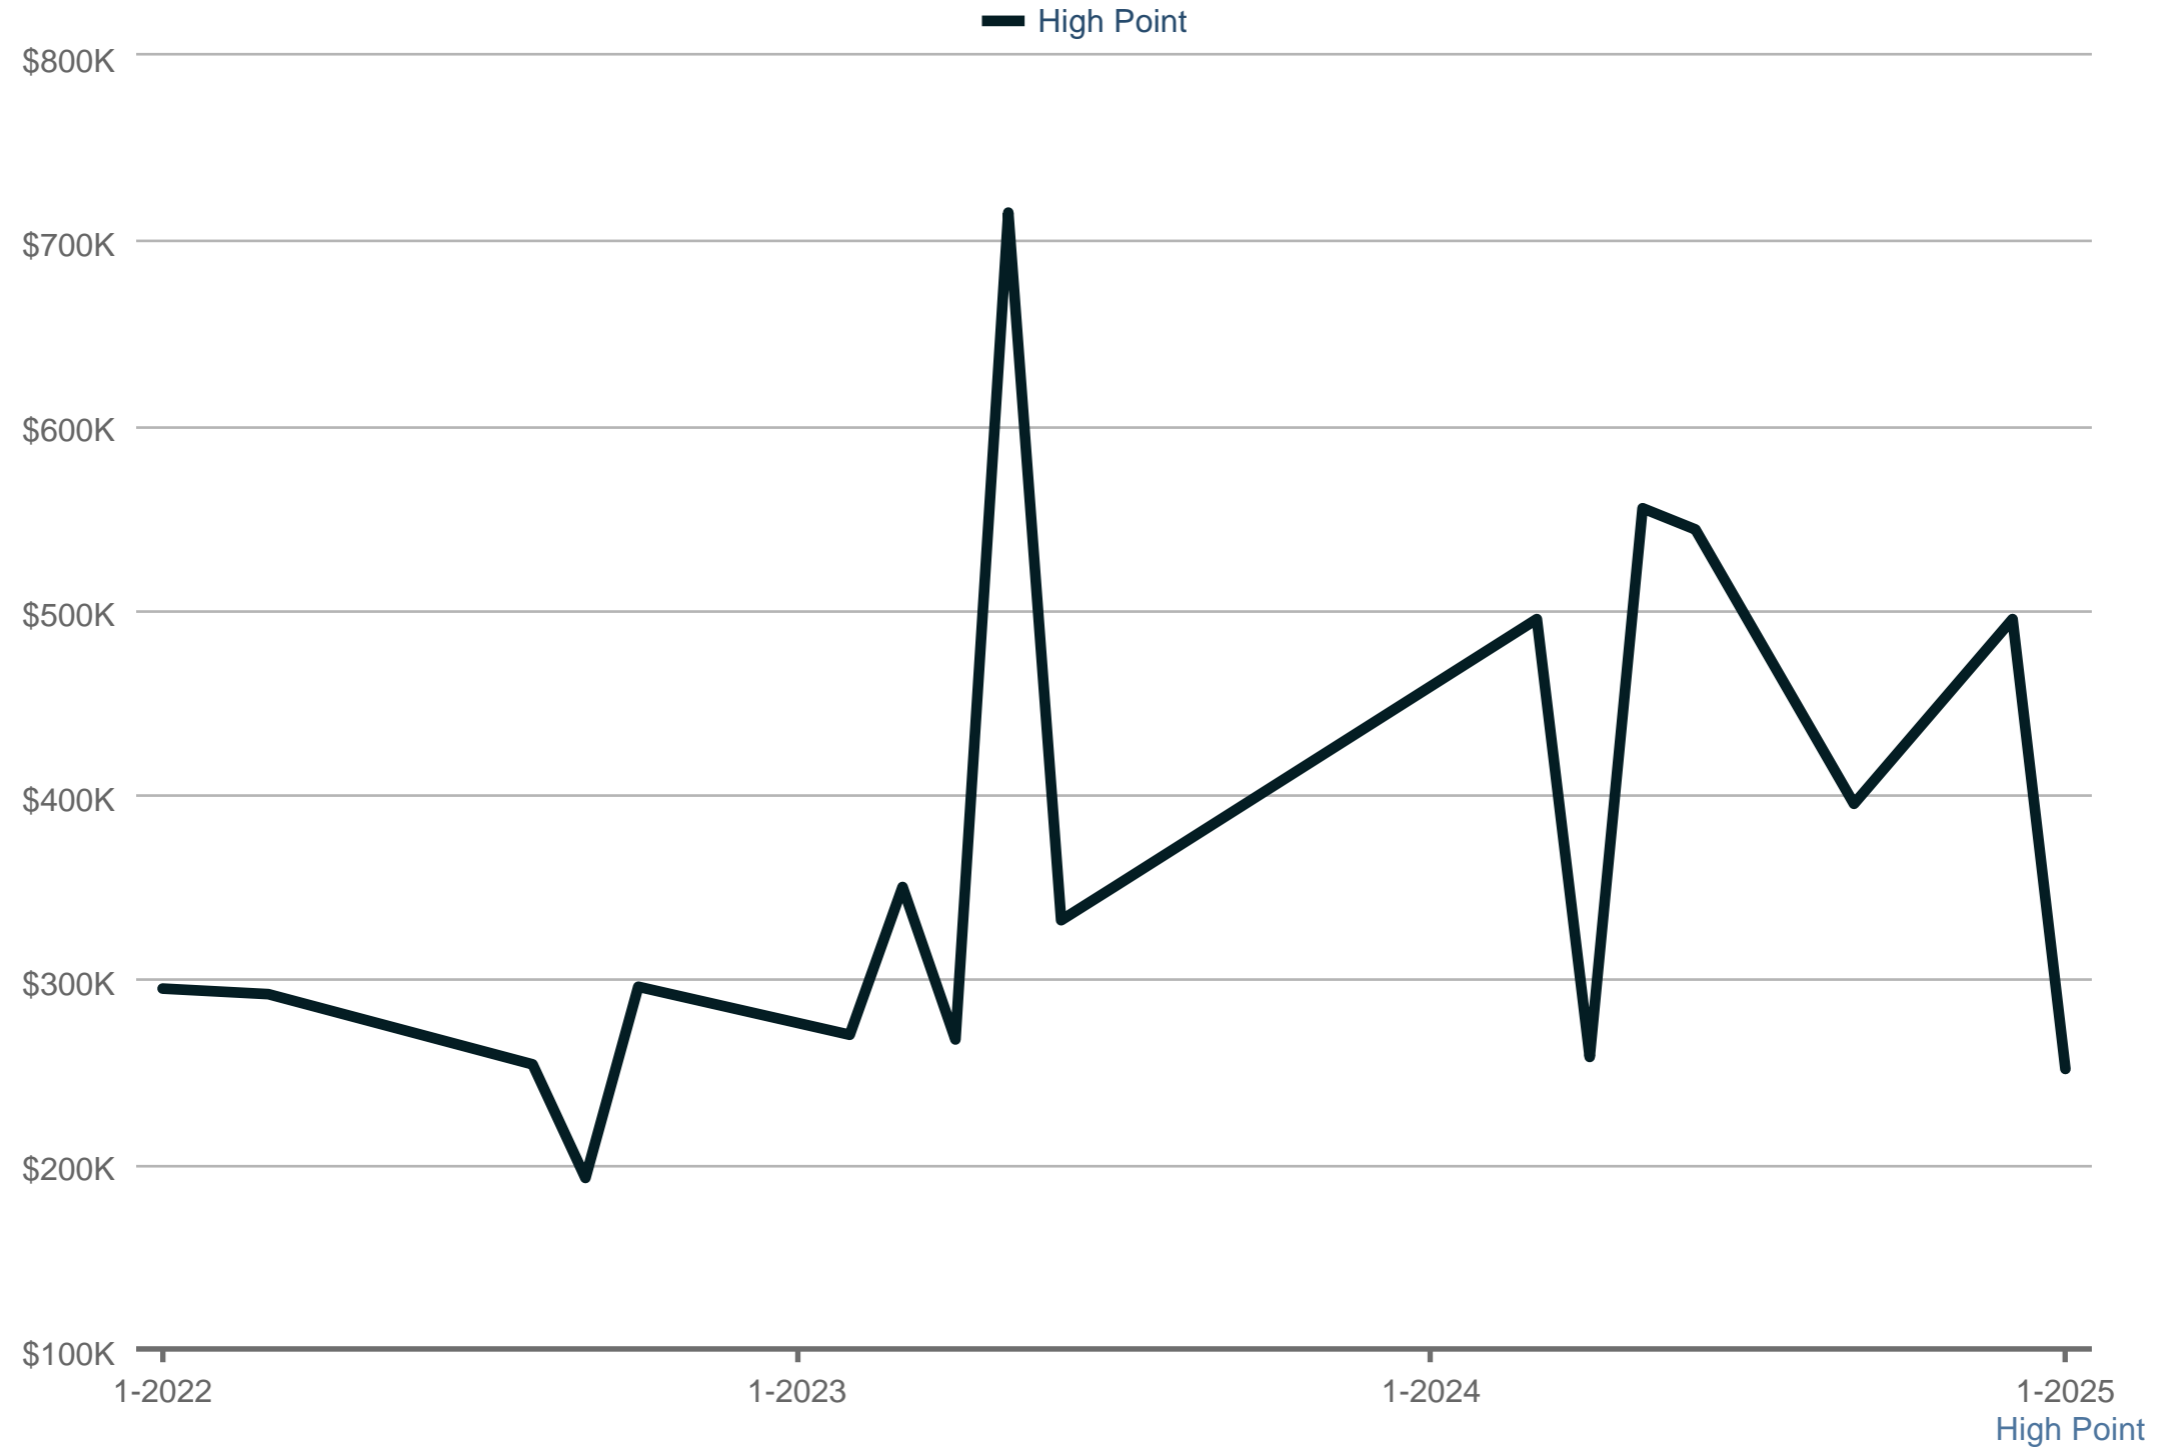

### Average Sales Price

Each data point is one month of activity. Data is from February 15, 2025.