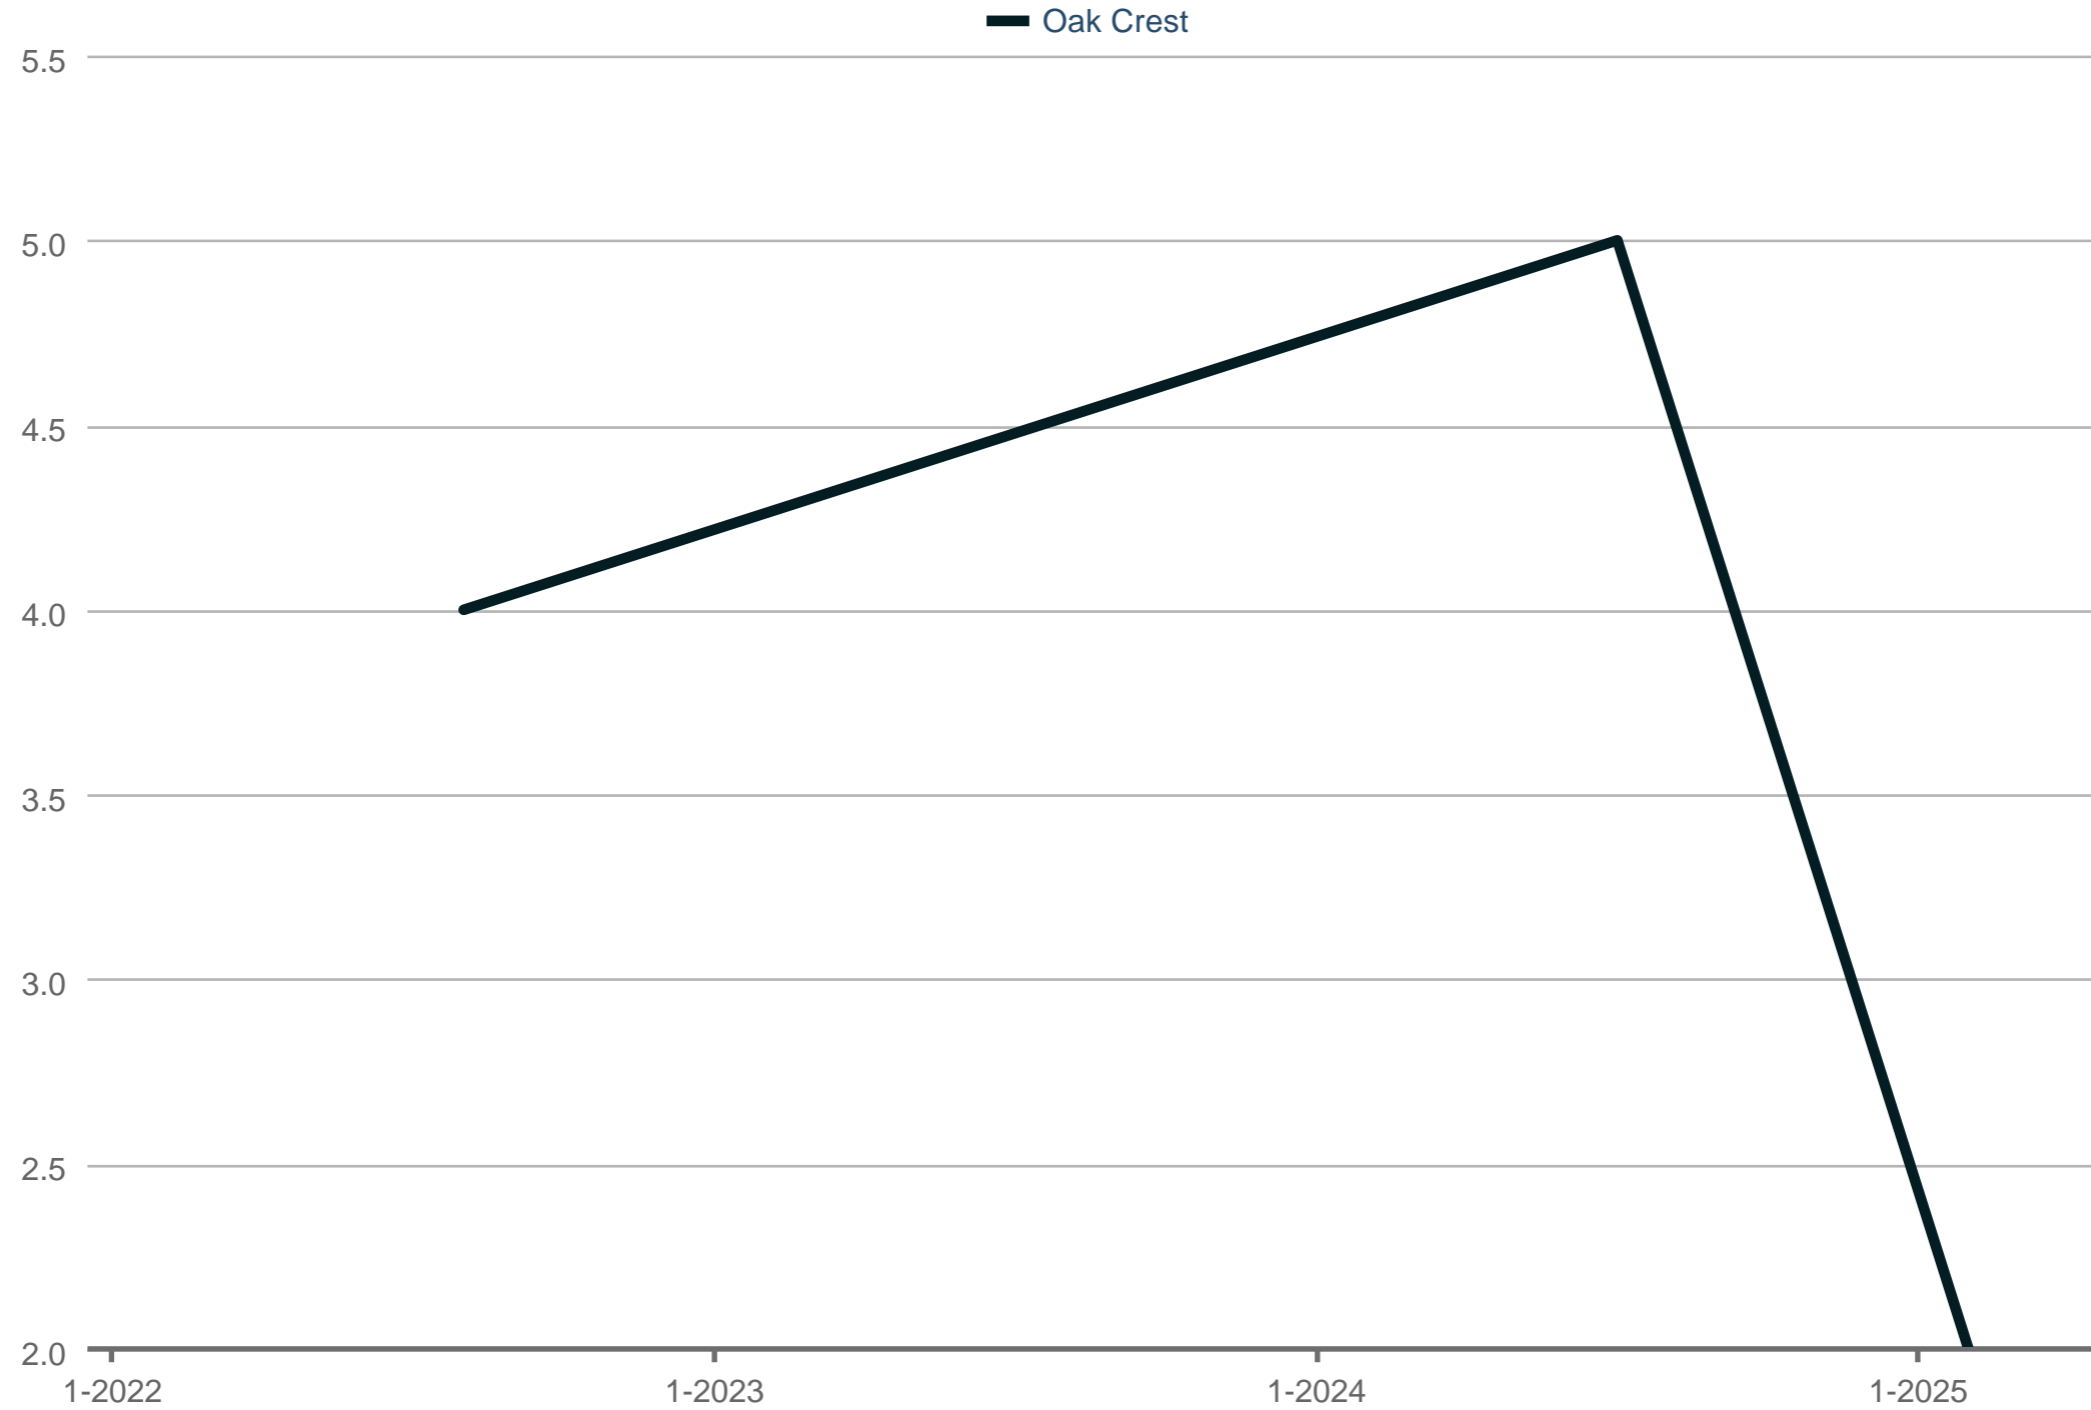

### Average Showings to Pending

Oak Crest

Each data point is one month of activity. Data is from May 17, 2025.