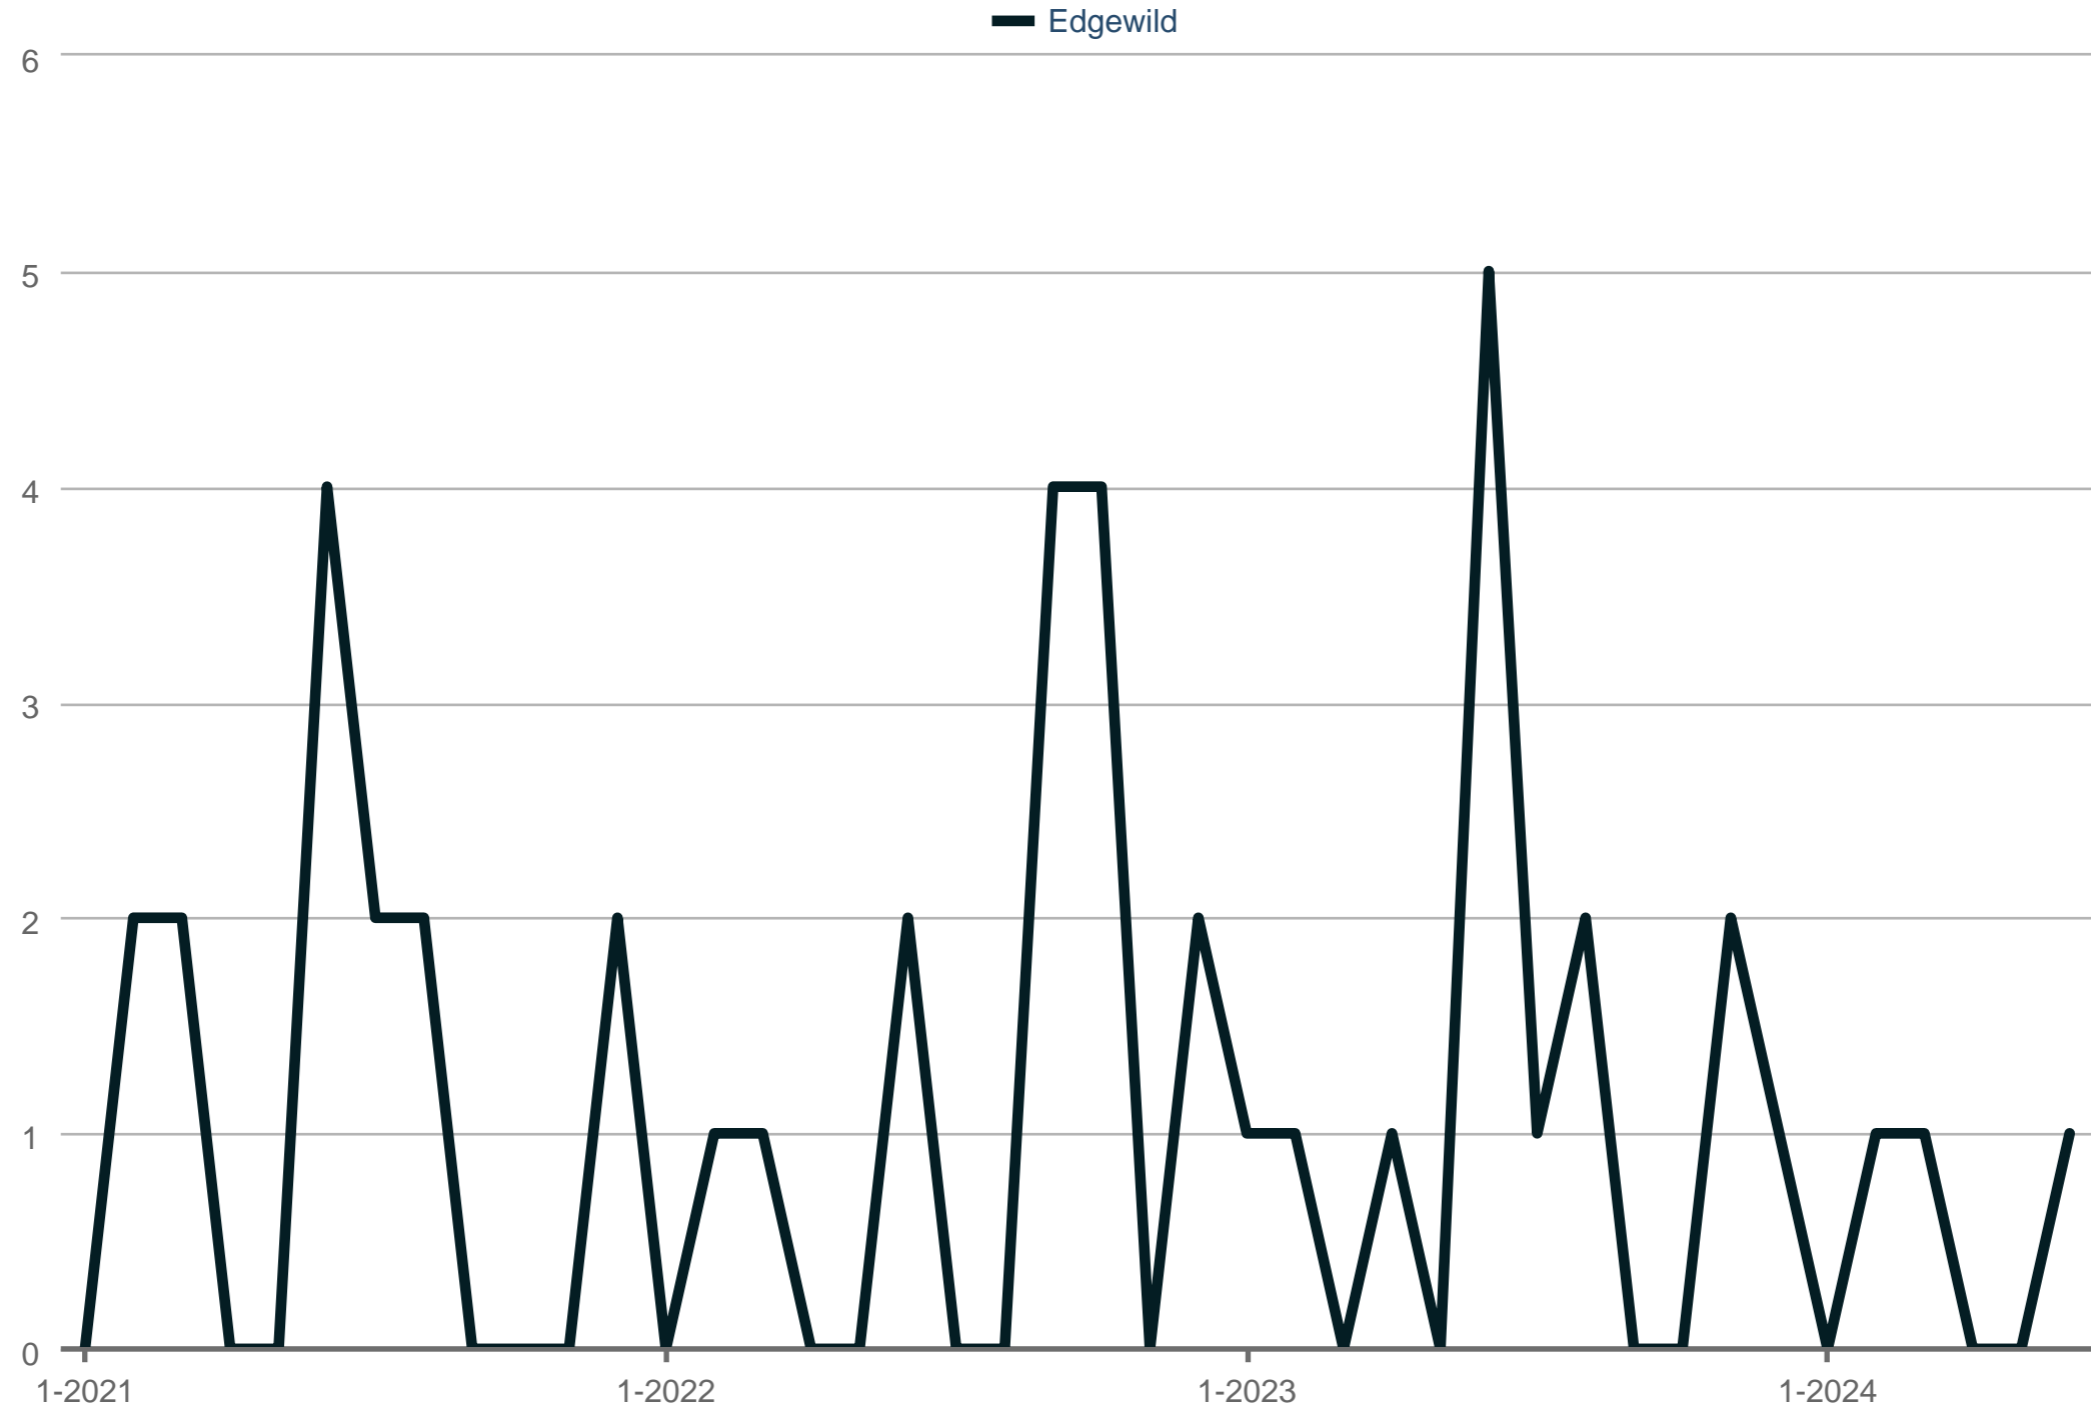

Closed Sales

Edgewild

Each data point is one month of activity. Data is from July 27, 2024.