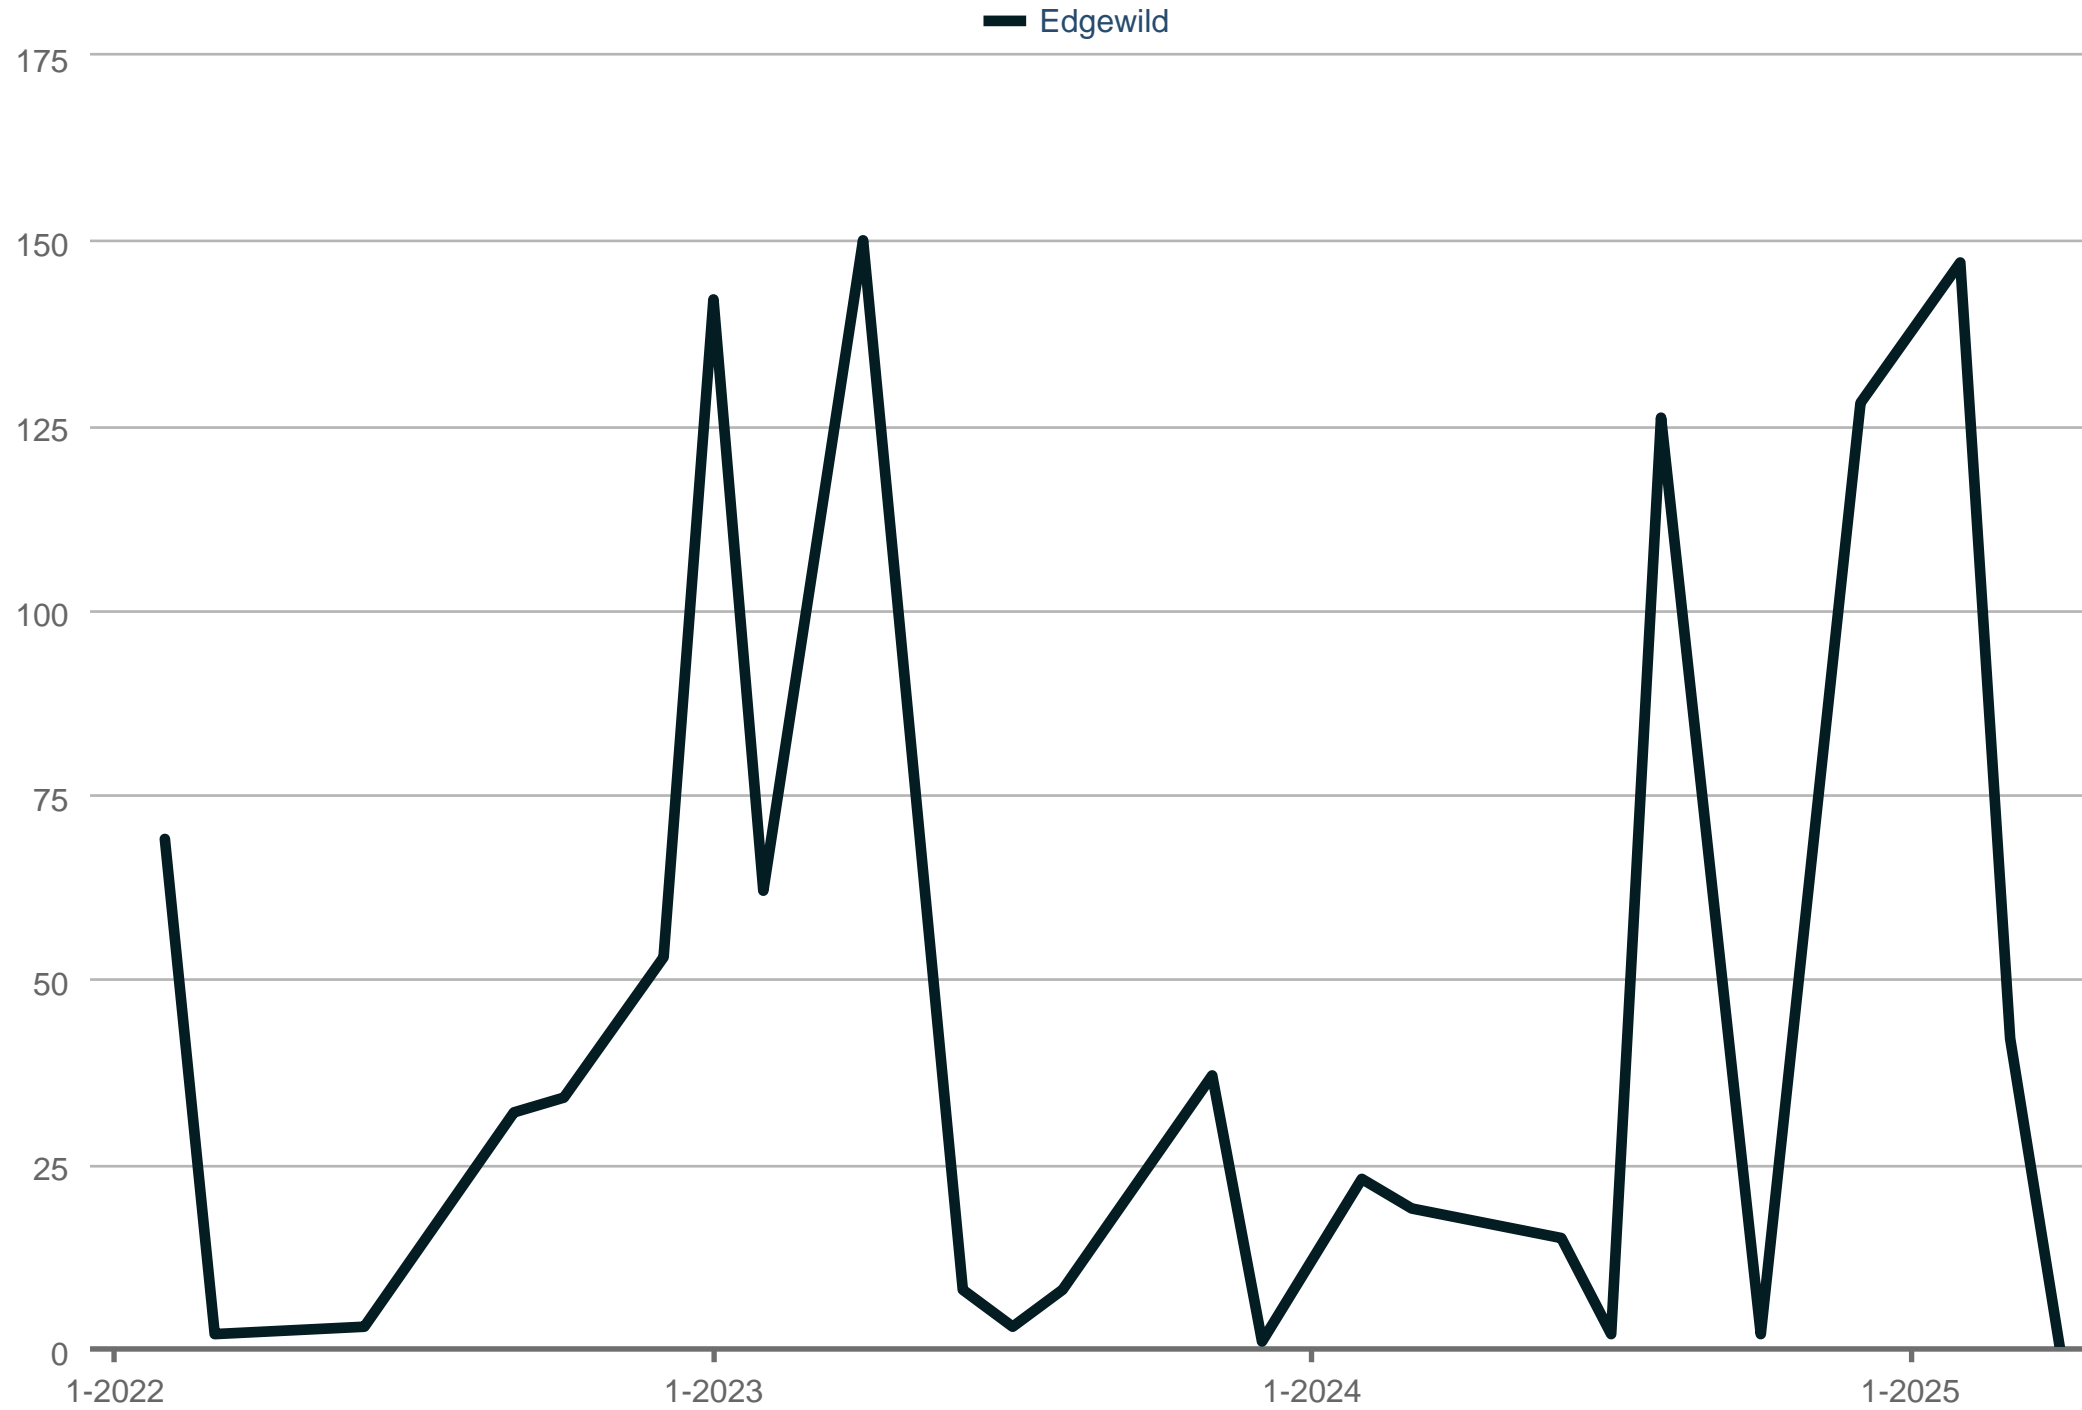

### Average Days on Market

Edgewild

Each data point is one month of activity. Data is from May 17, 2025.