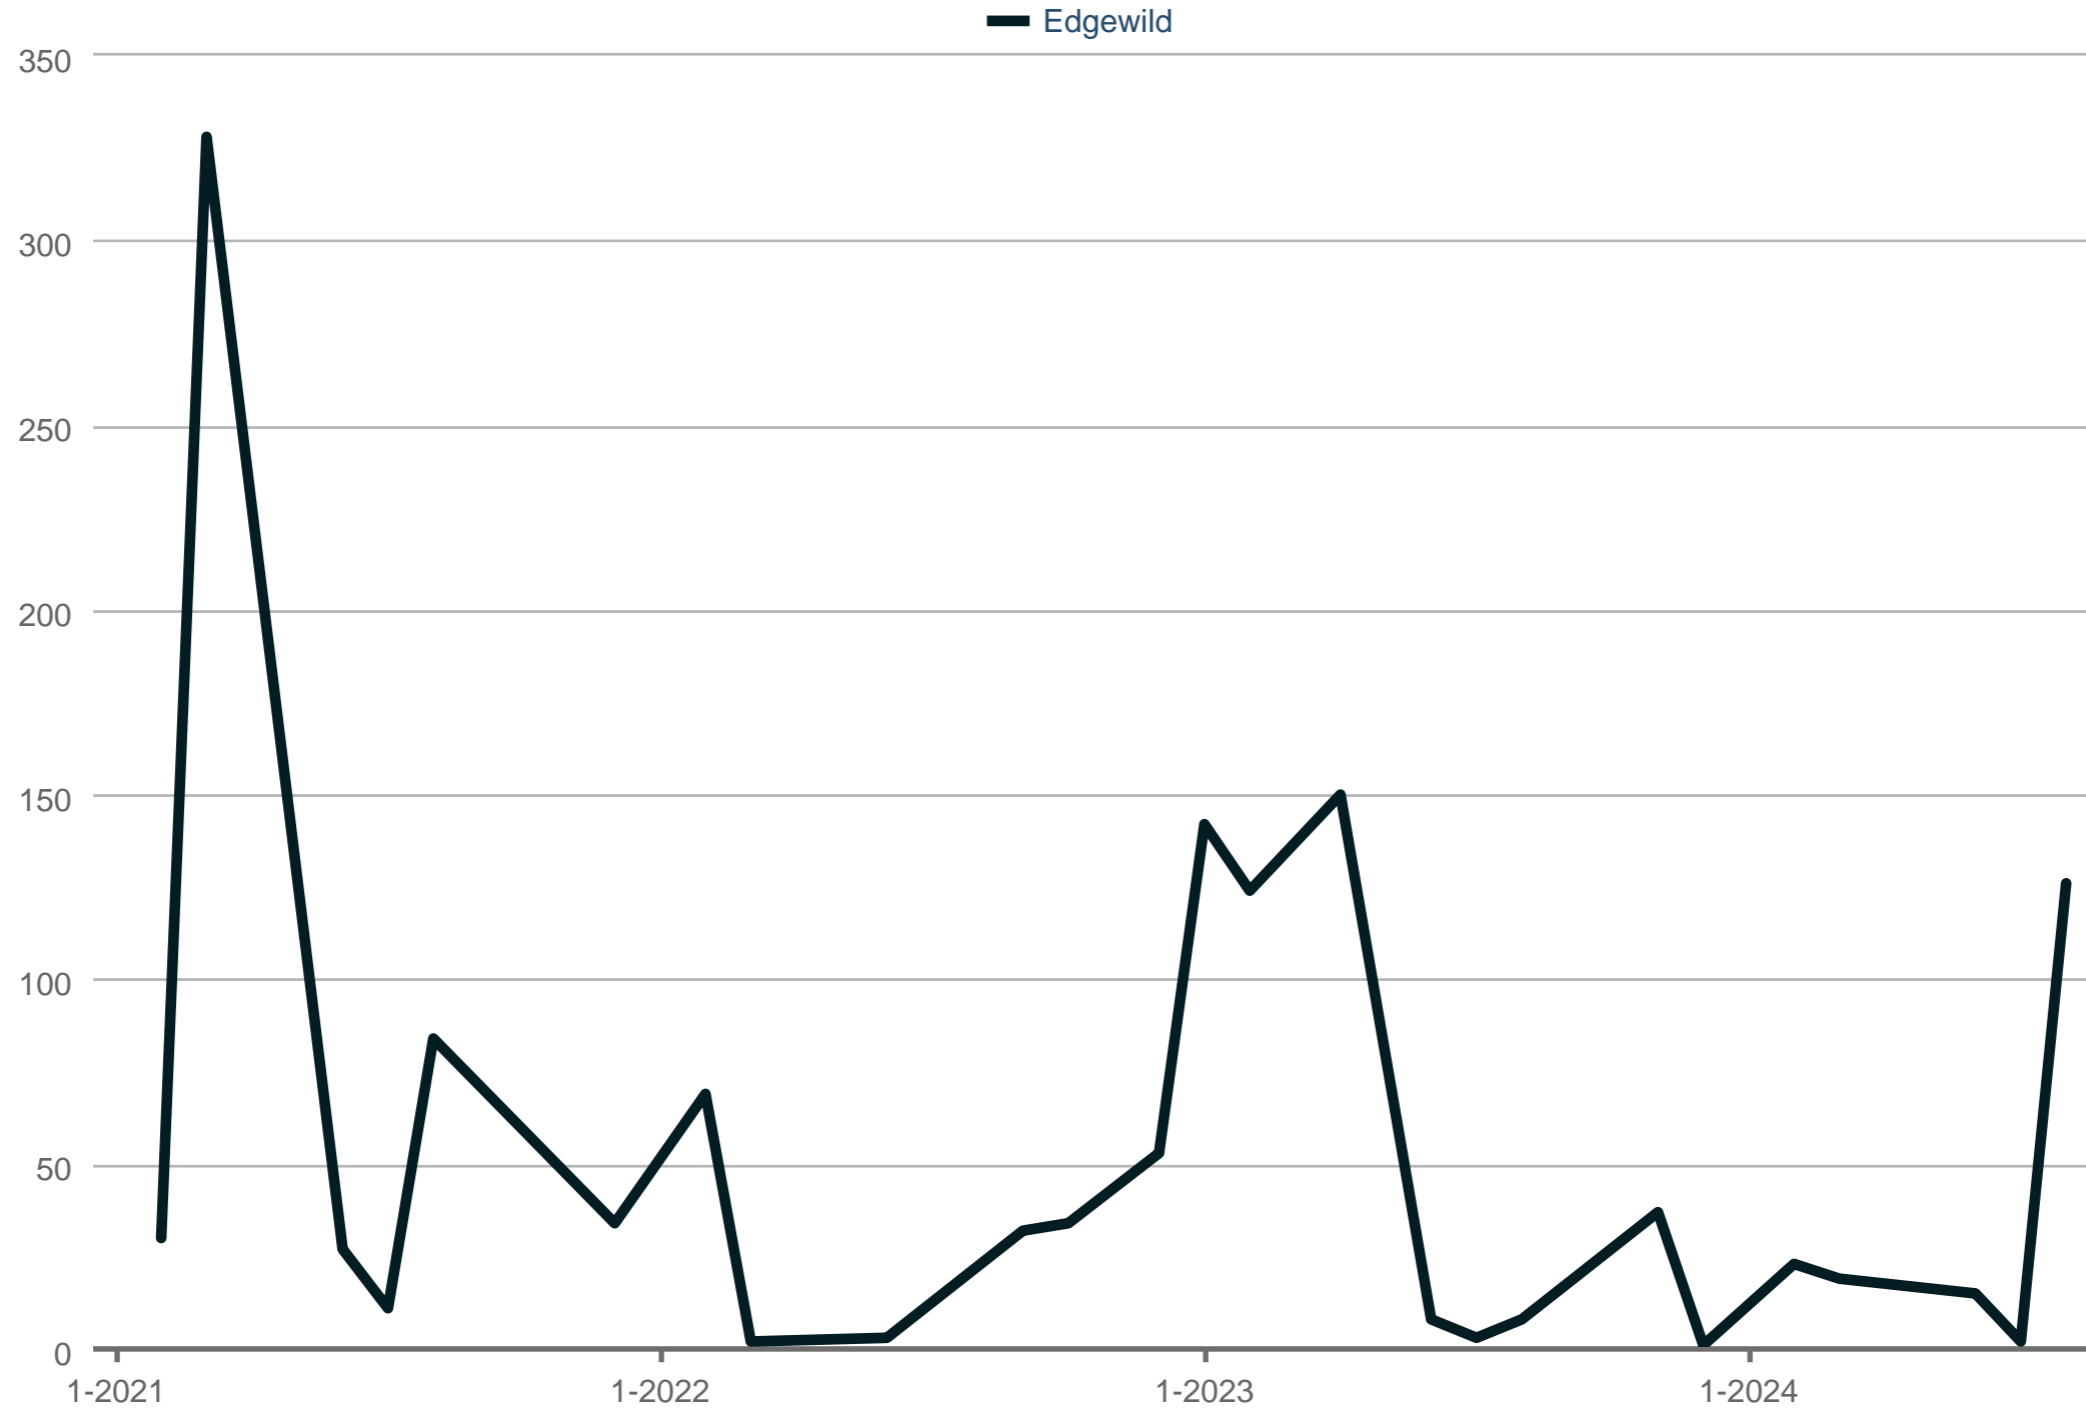

Average Days on Market

Edgewild

Each data point is one month of activity. Data is from September 3, 2024.