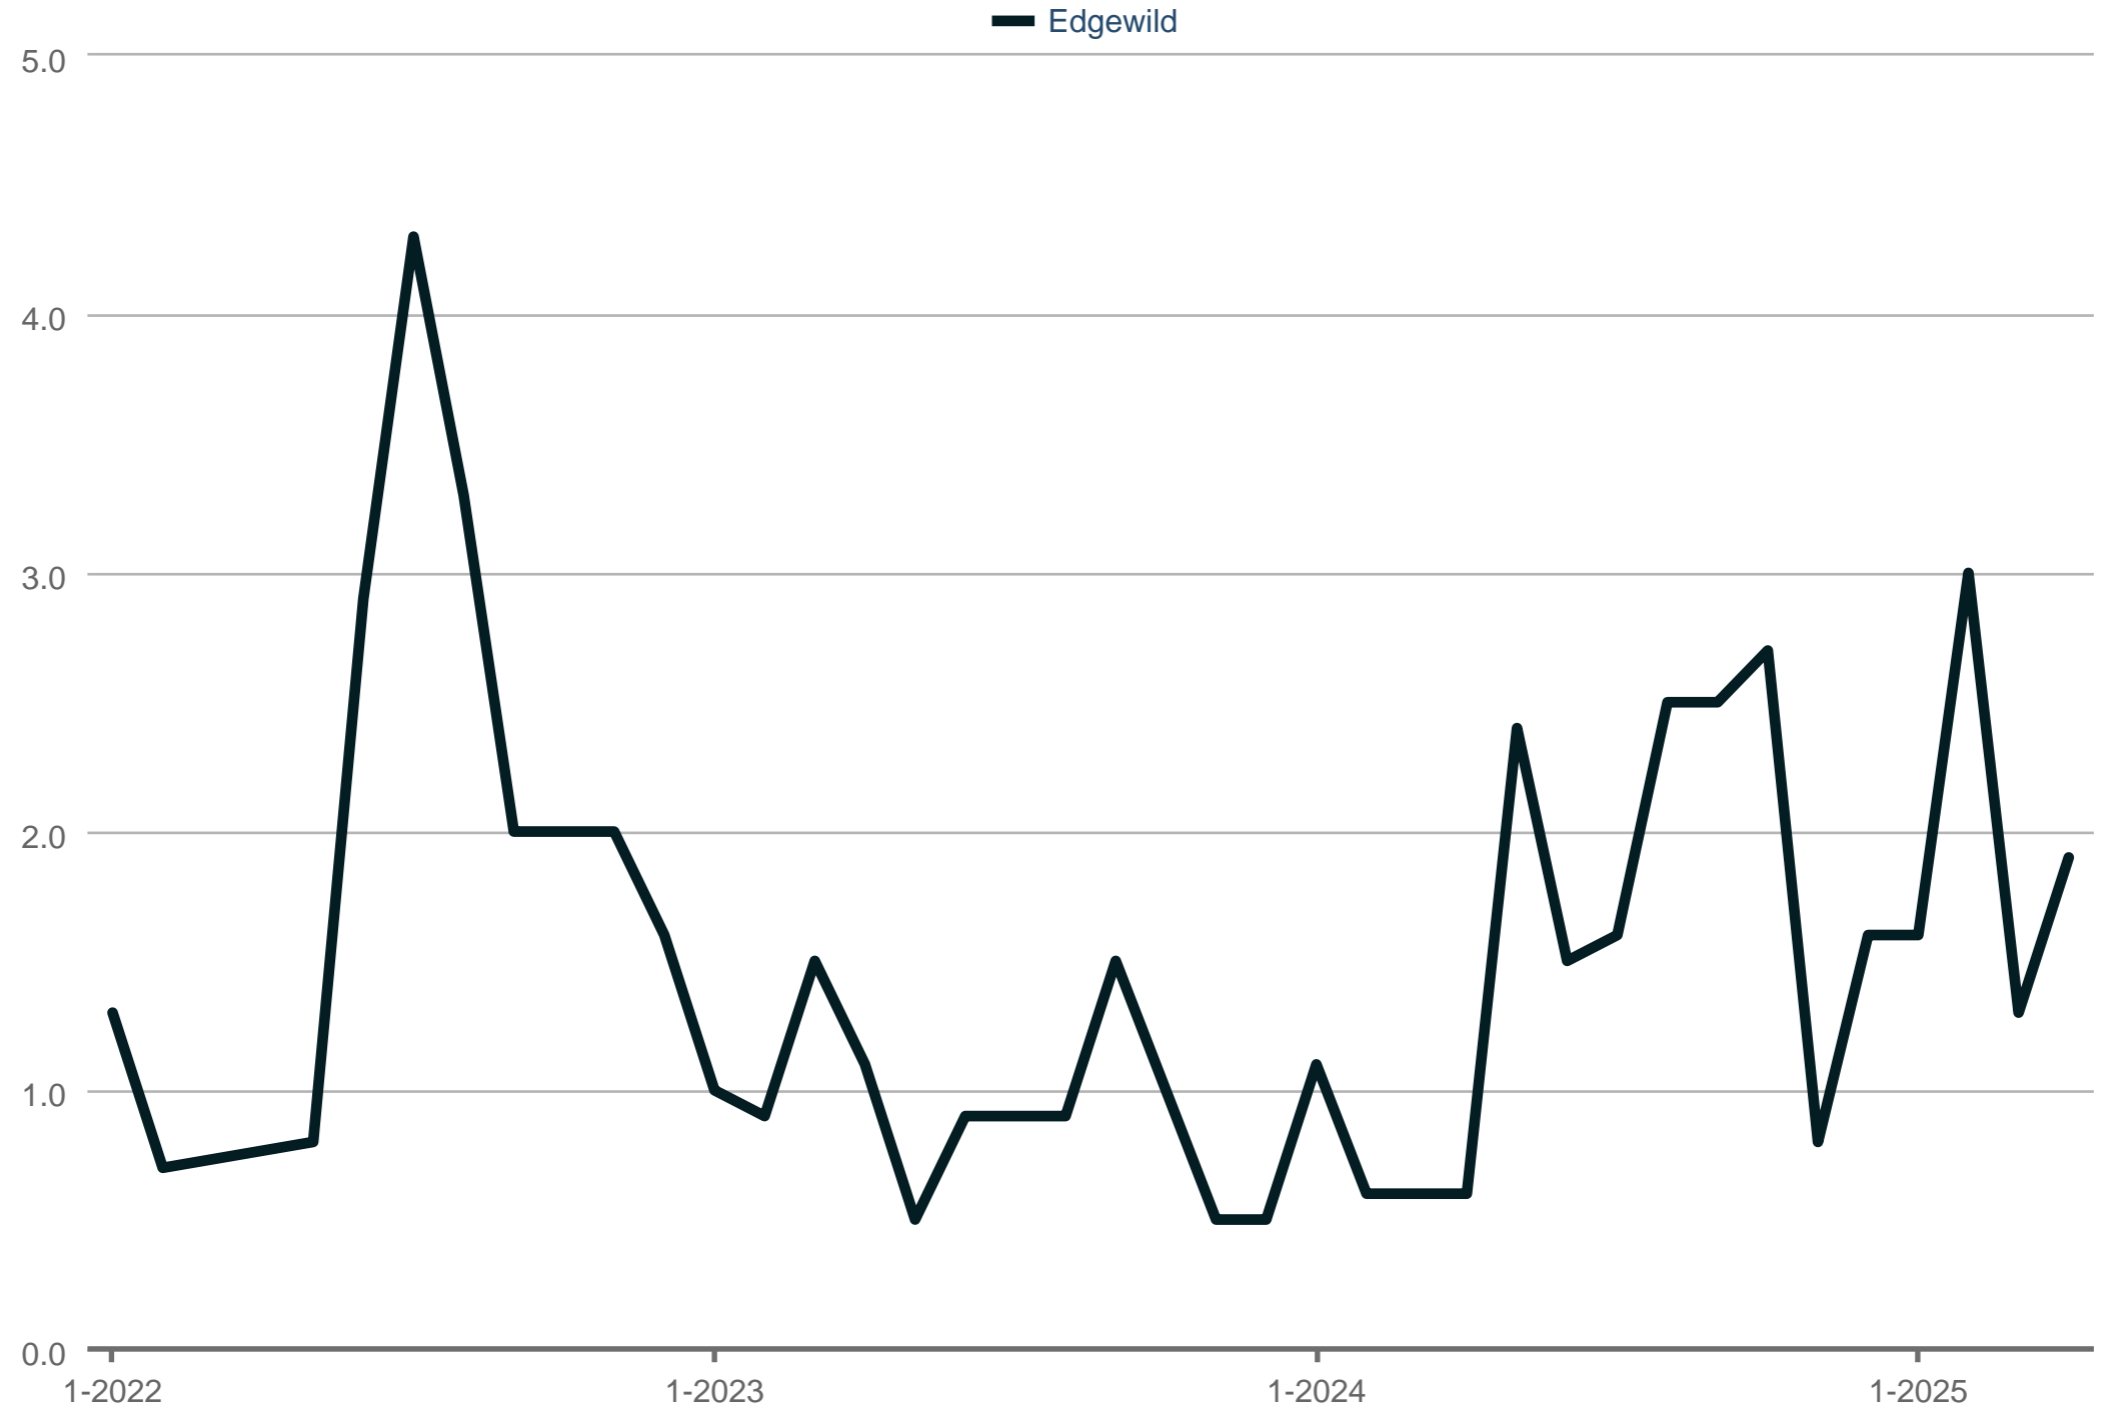

Months Supply of Homes for Sale

Edgewild

Each data point is one month of activity. Data is from May 17, 2025.