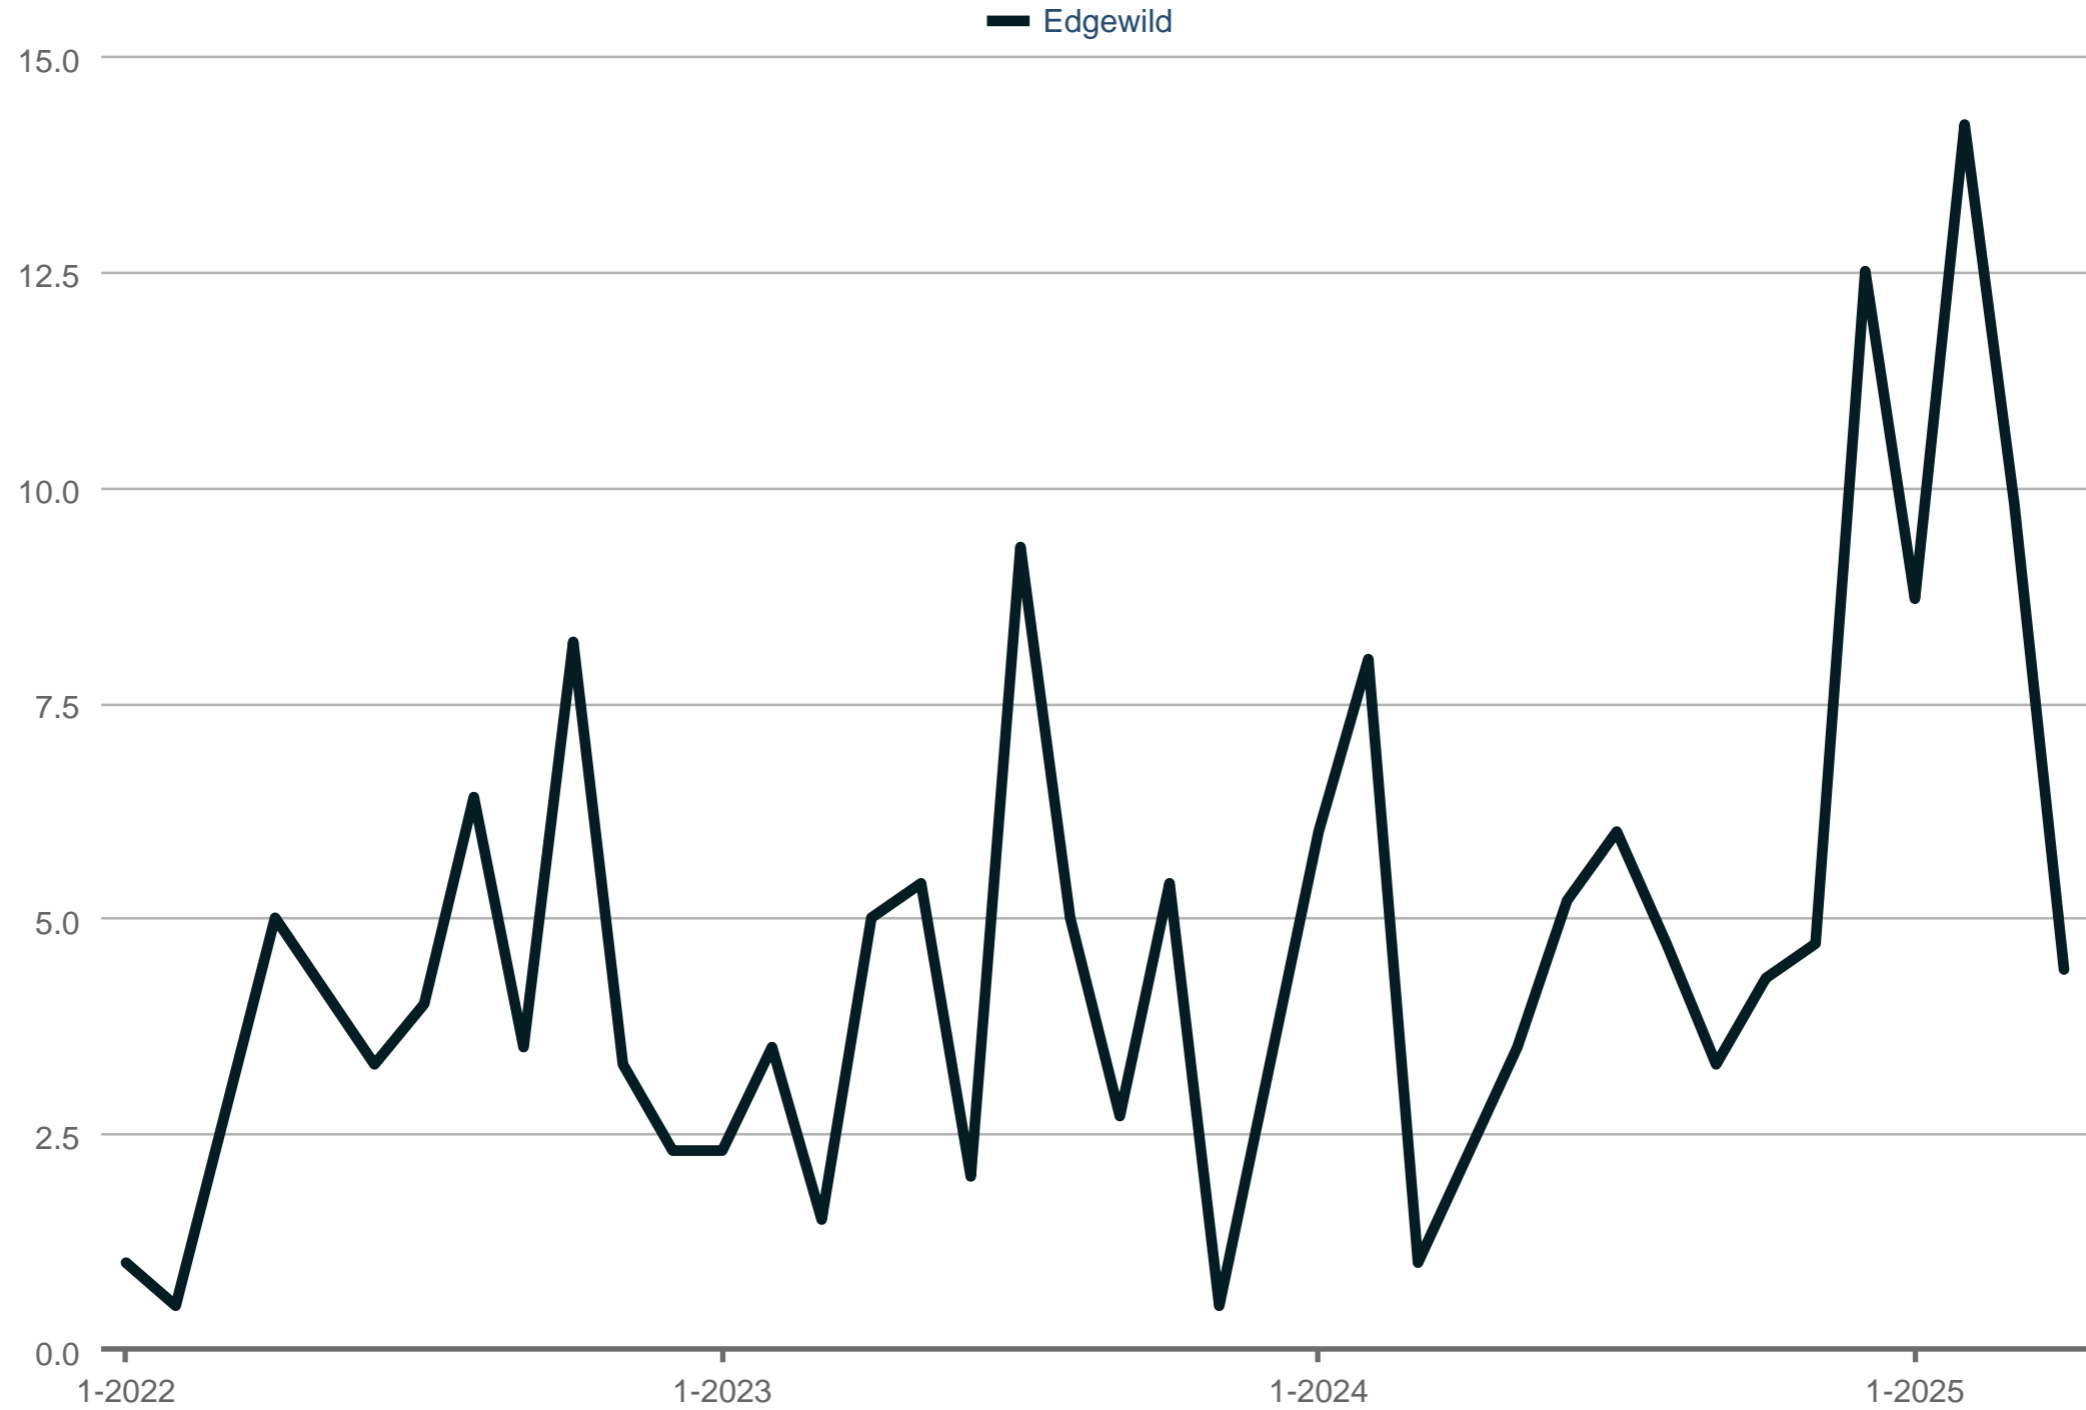

Showings Per Listing

Edgewild

Each data point is one month of activity. Data is from May 17, 2025.