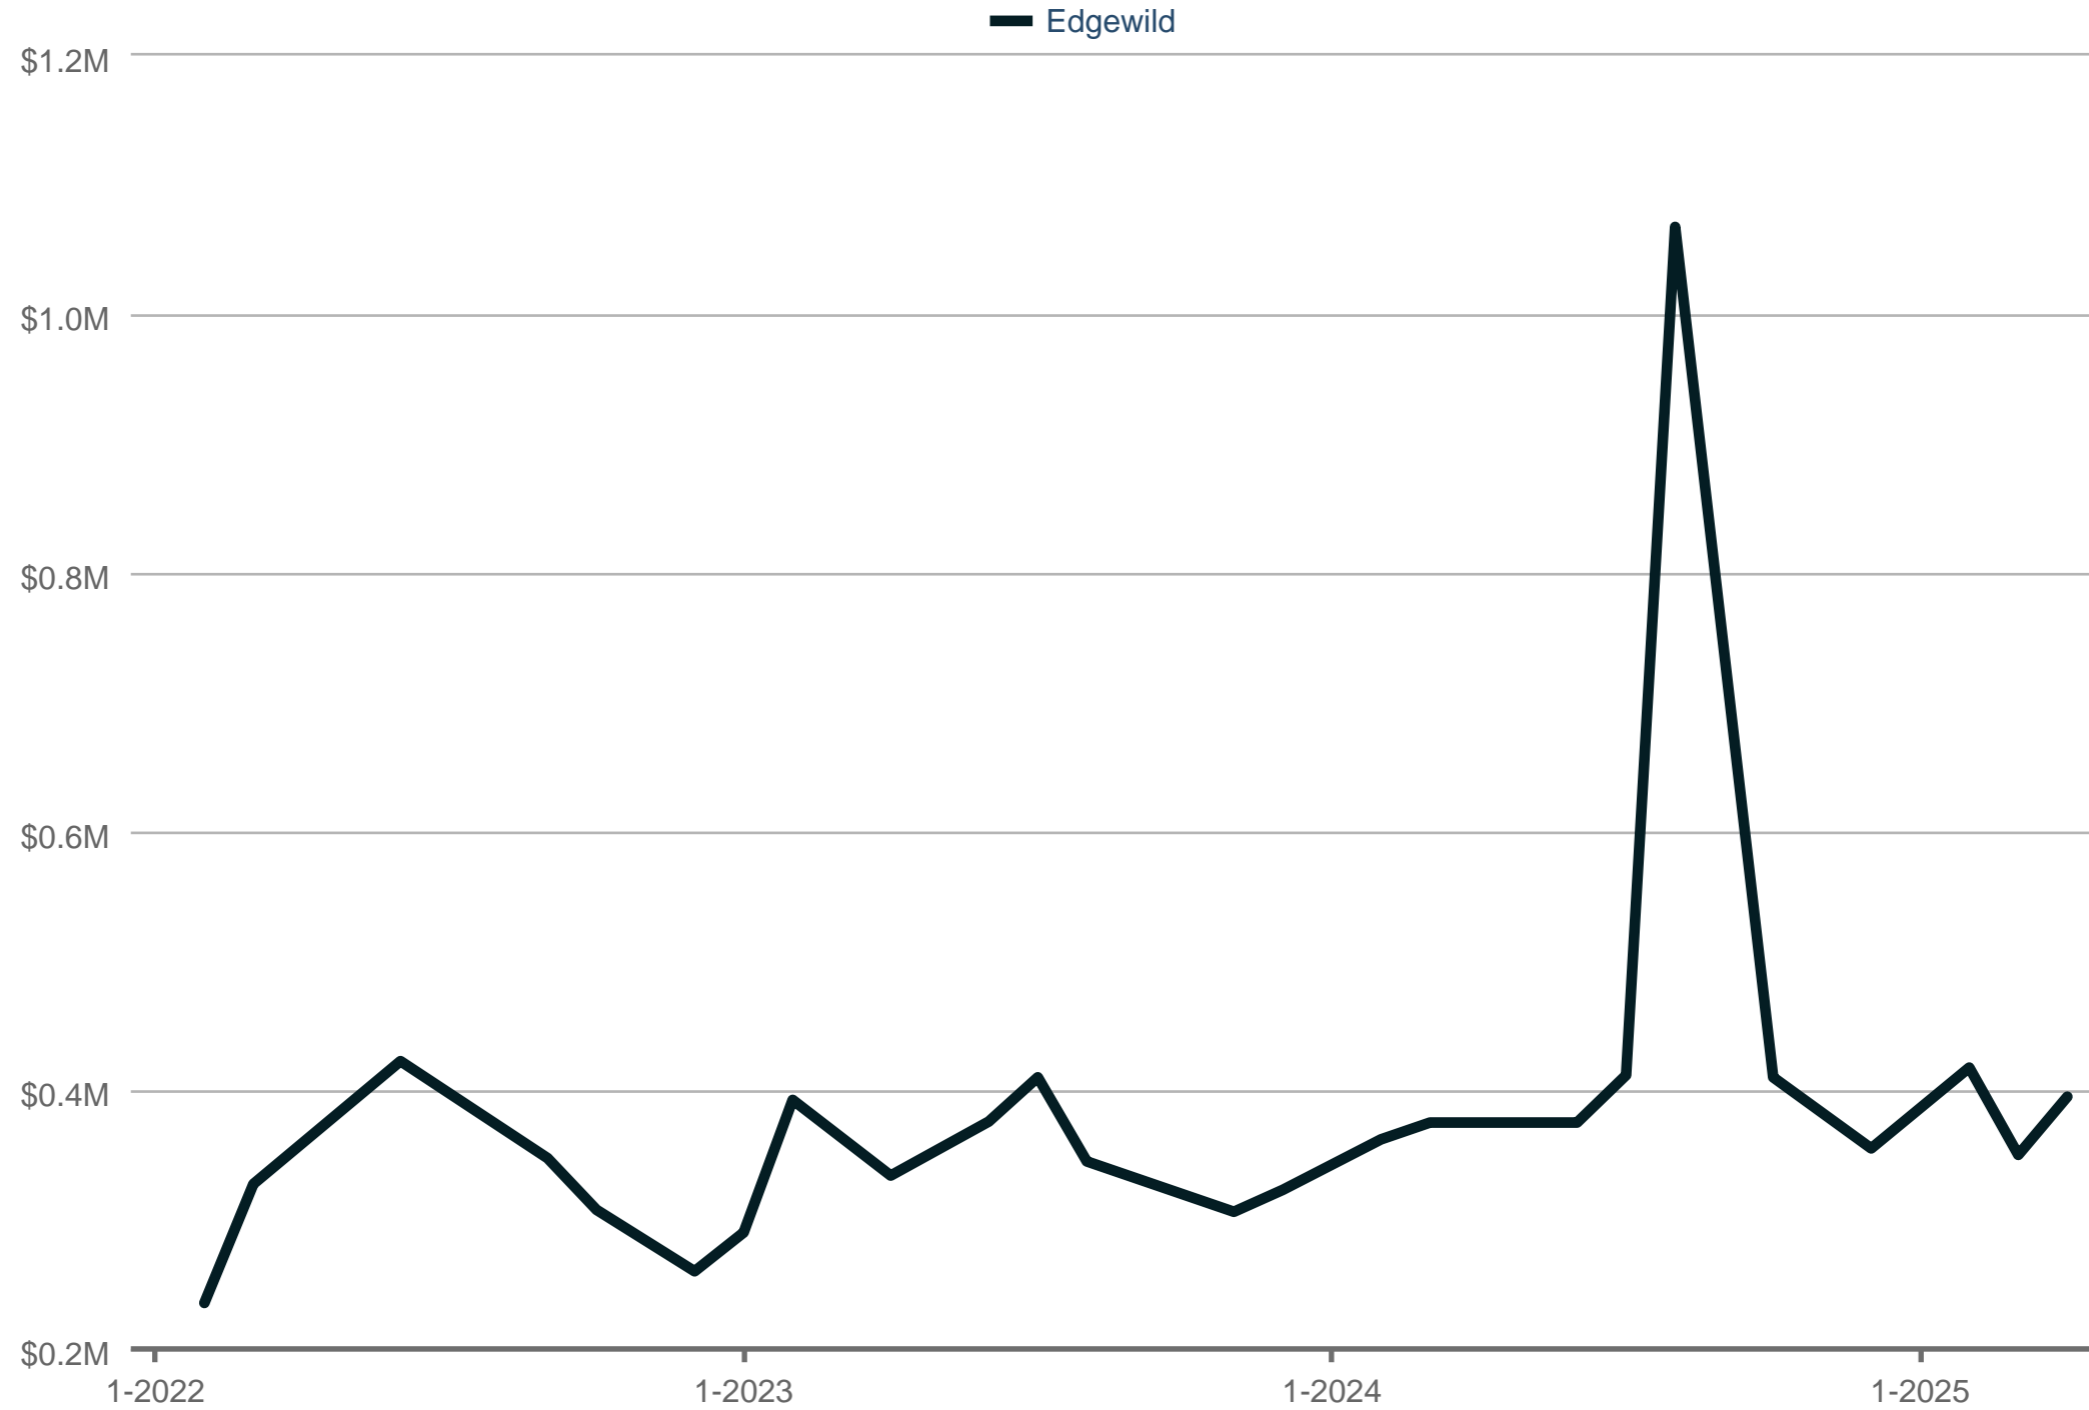

### Average Sales Price

Edgewild

Each data point is one month of activity. Data is from May 17, 2025.