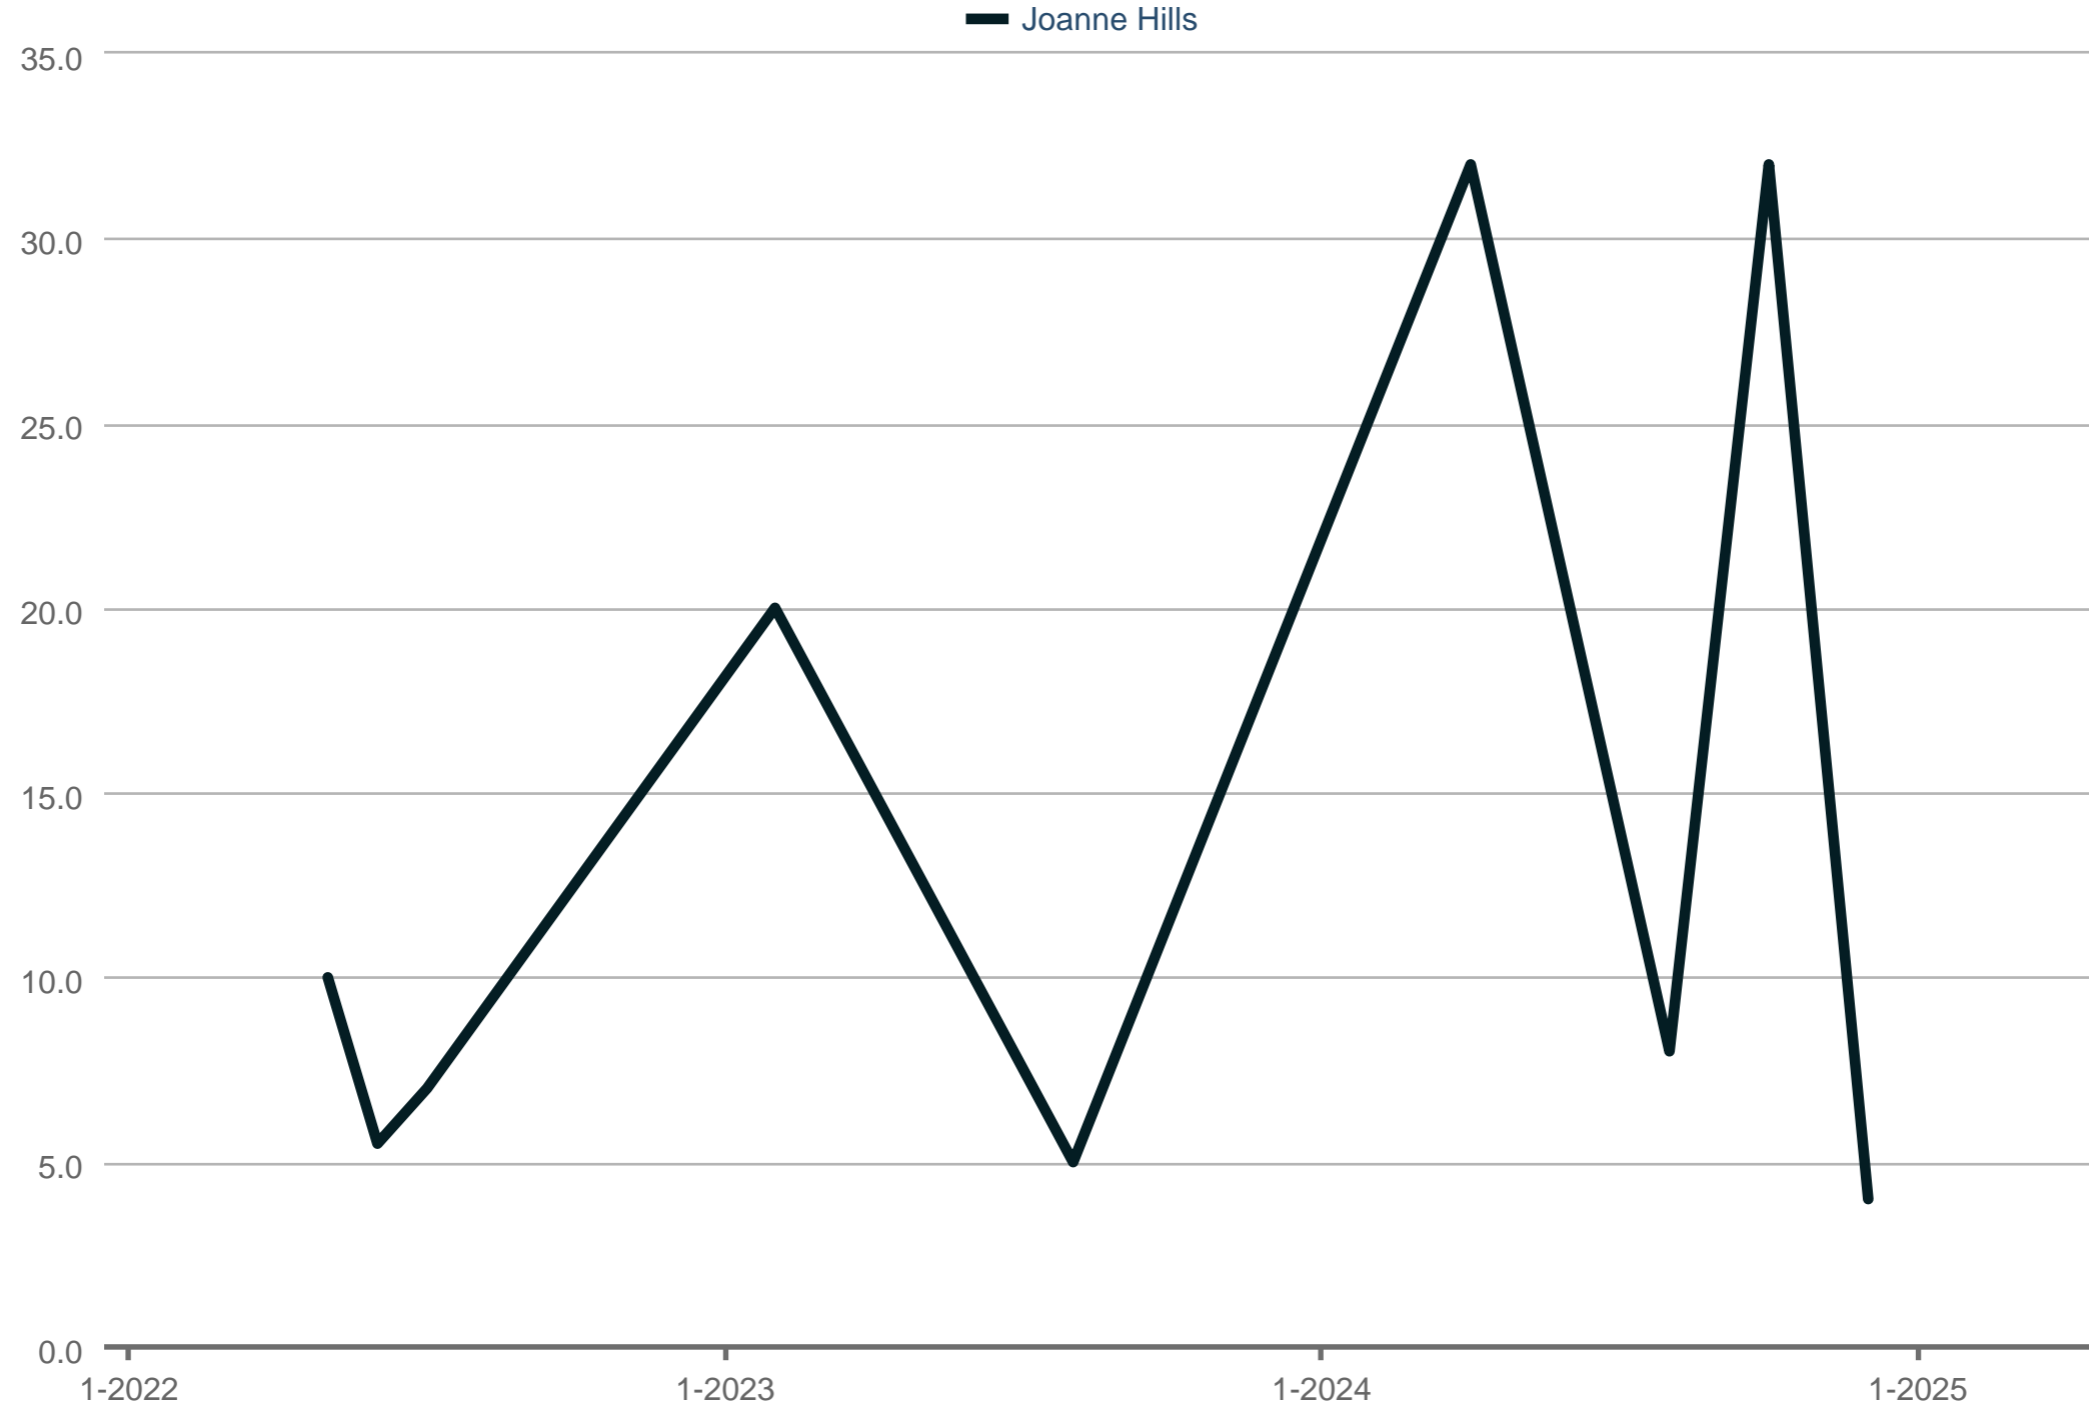

Average Showings to Pending

Joanne Hills

Each data point is one month of activity. Data is from May 17, 2025.