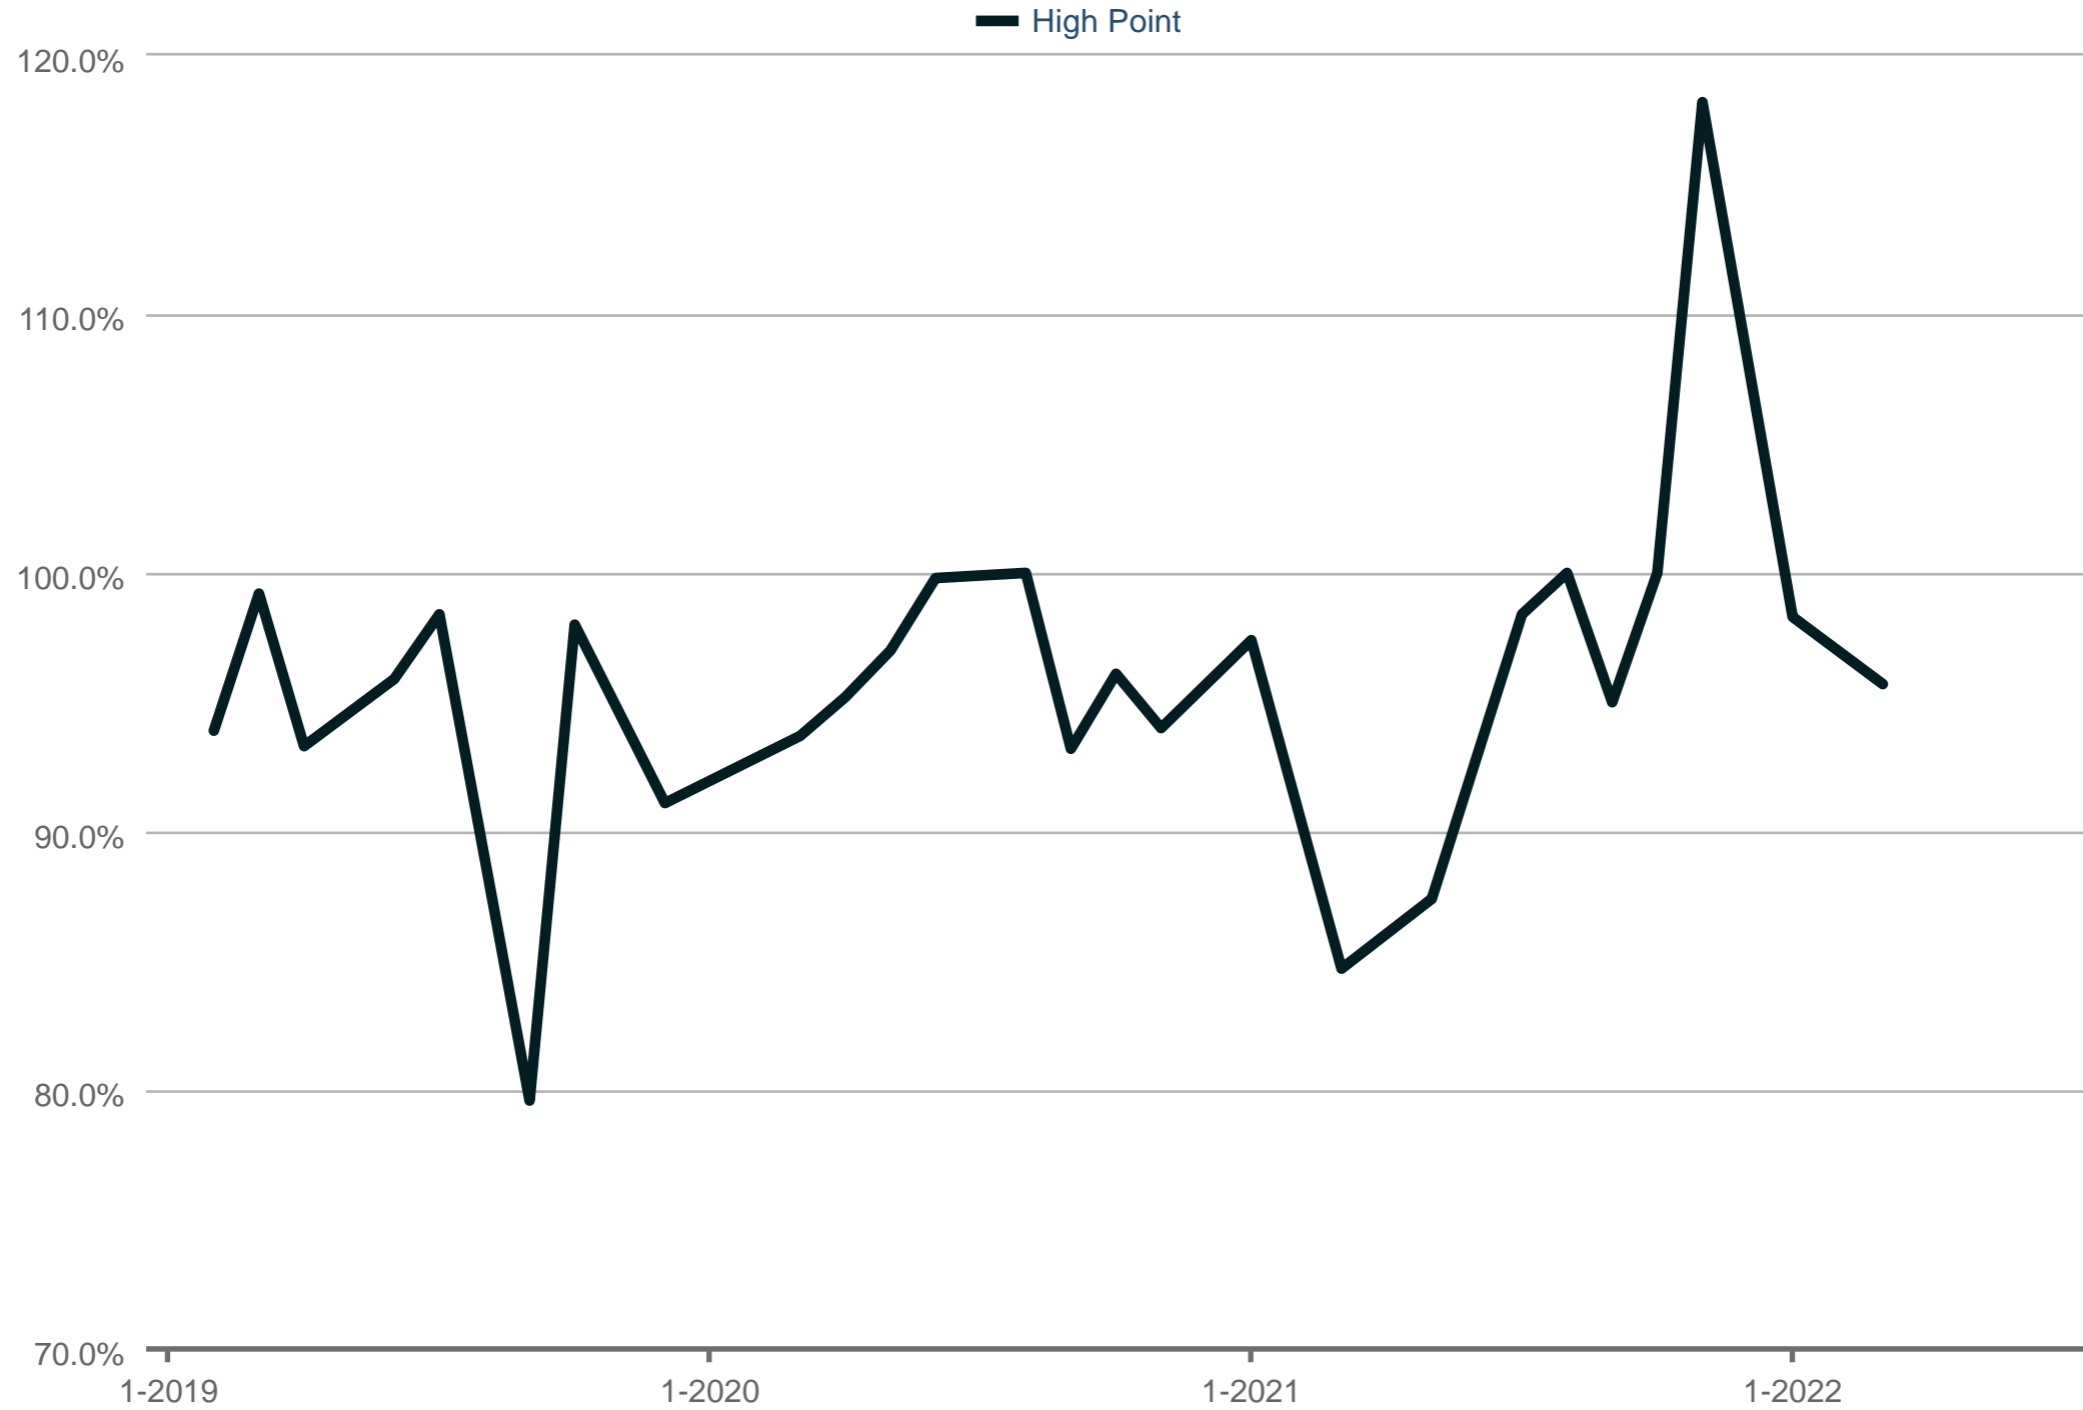

### Average Percent of Last List Price

Each data point is one month of activity. Data is from August 15, 2022.