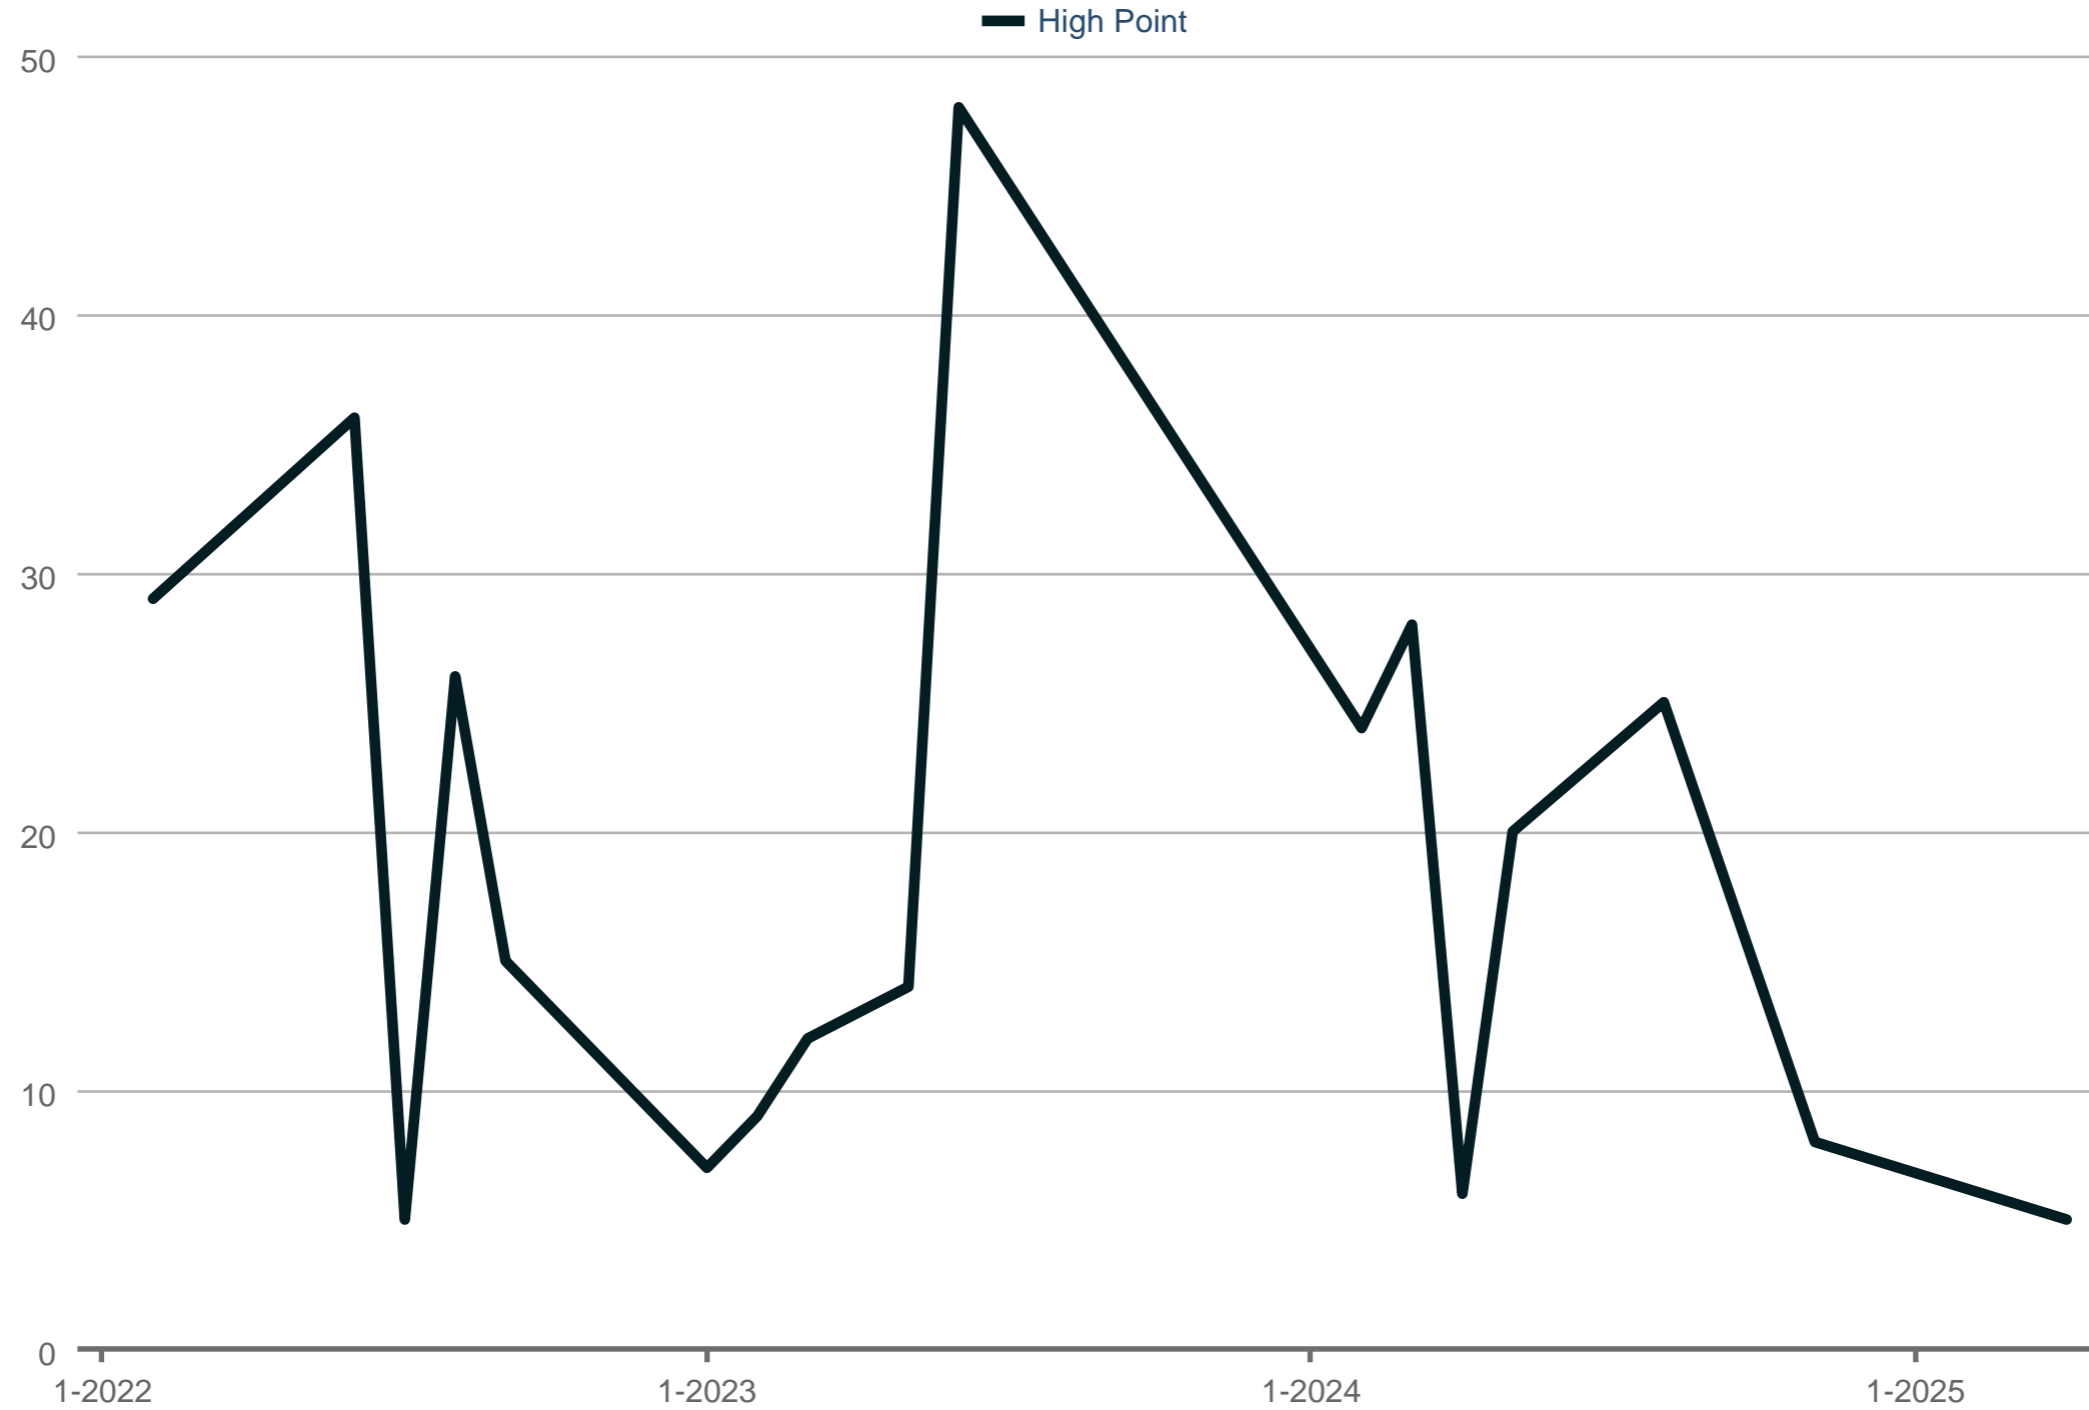

Average Showings to Pending

Each data point is one month of activity. Data is from May 17, 2025.