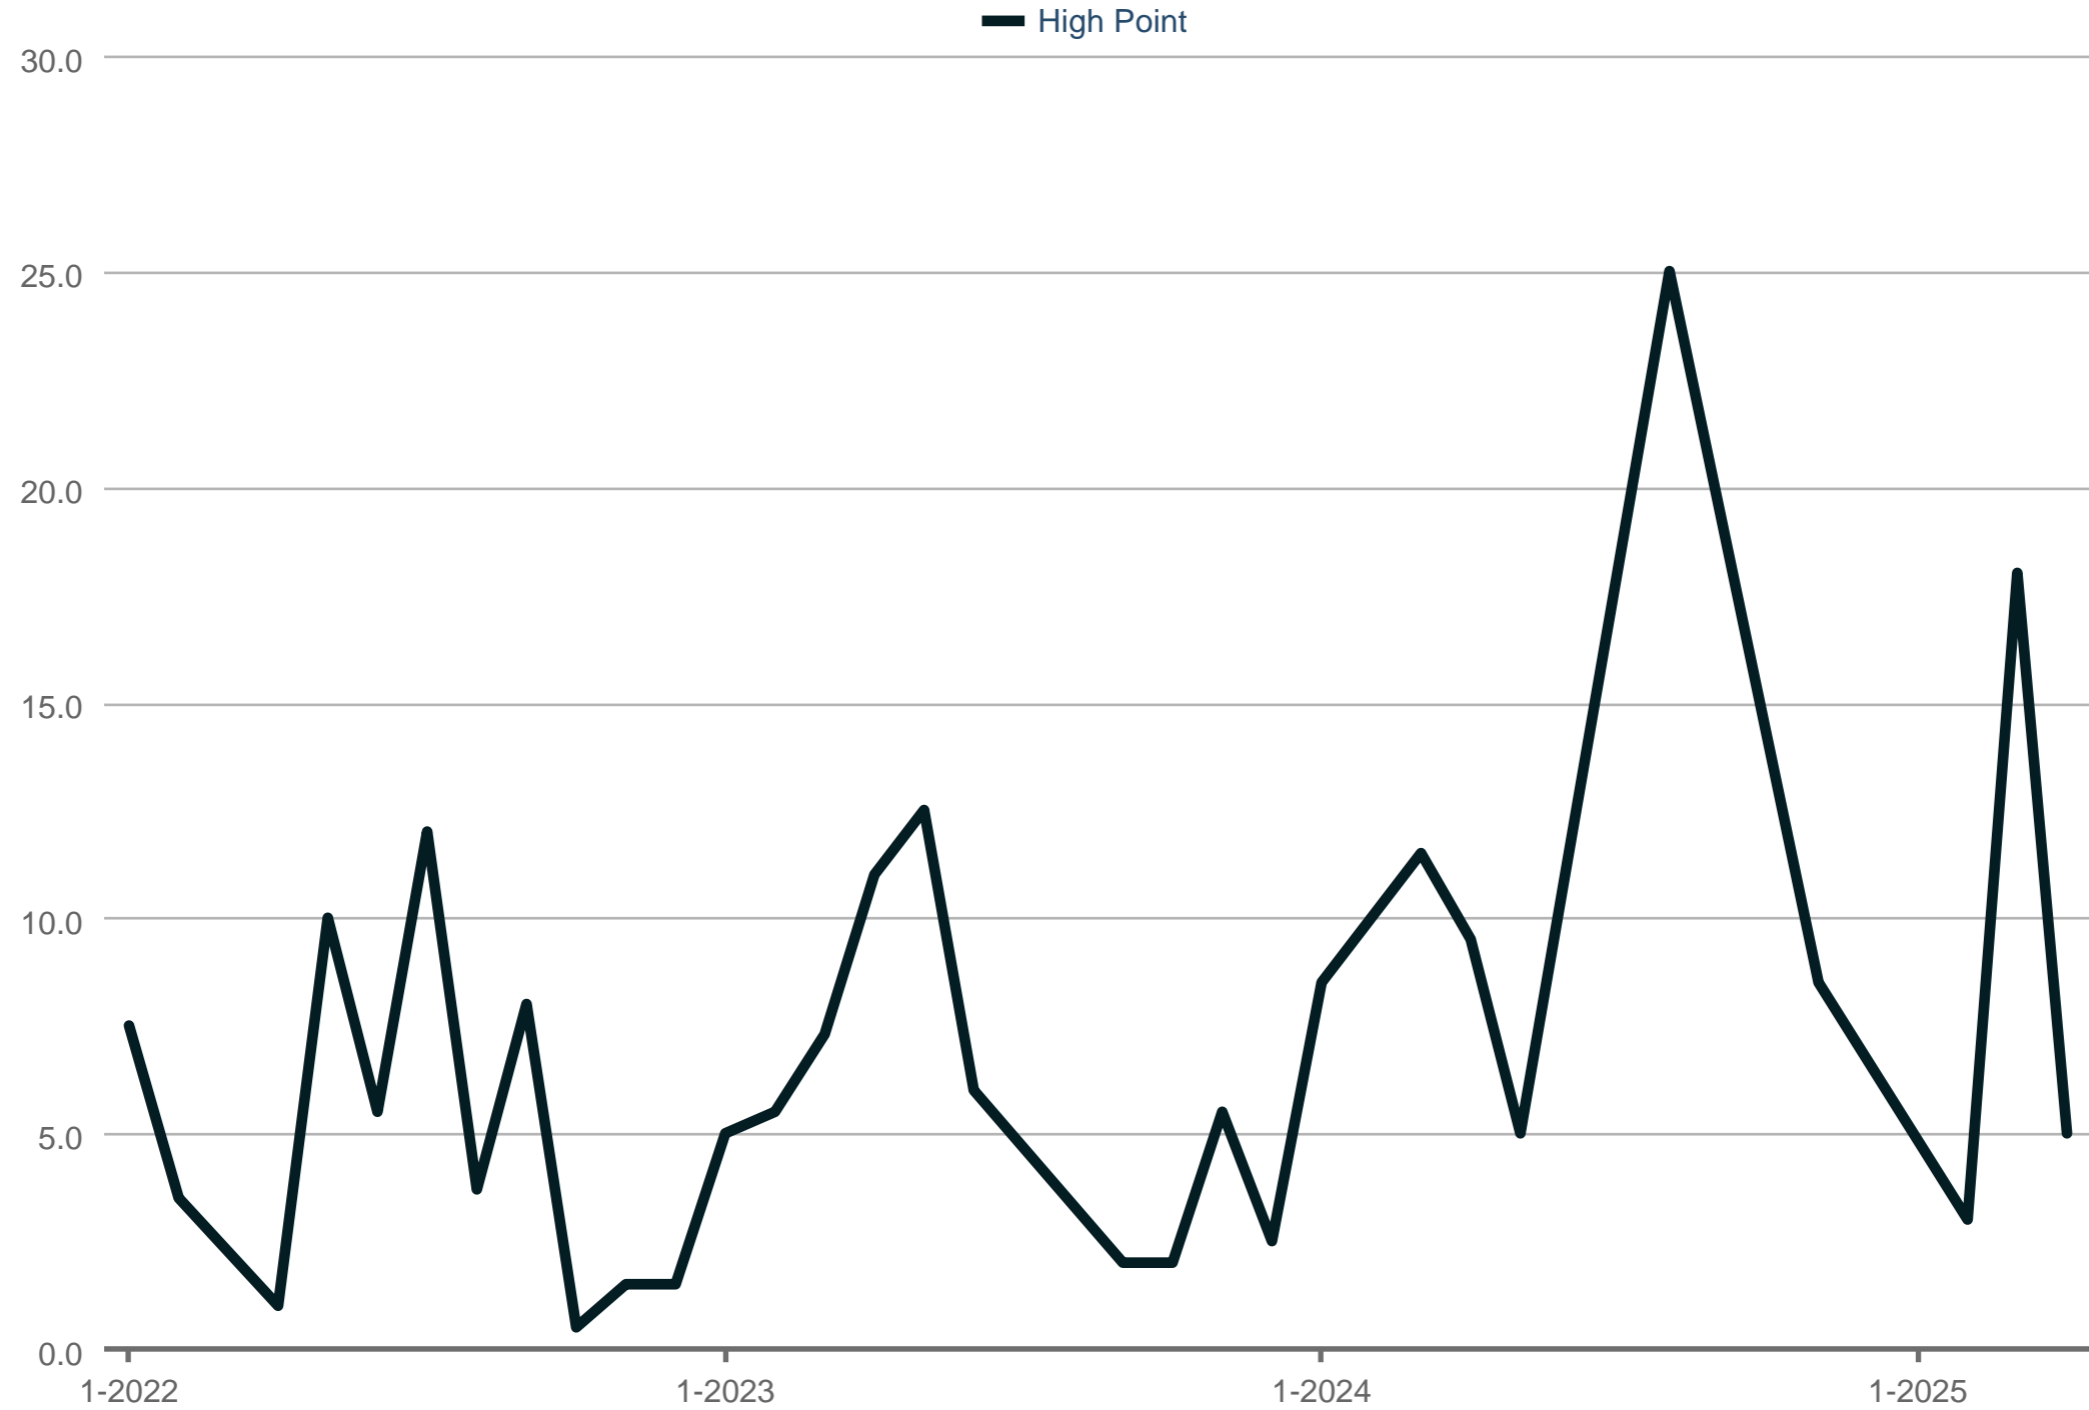

Showings Per Listing

High Point

Each data point is one month of activity. Data is from May 17, 2025.