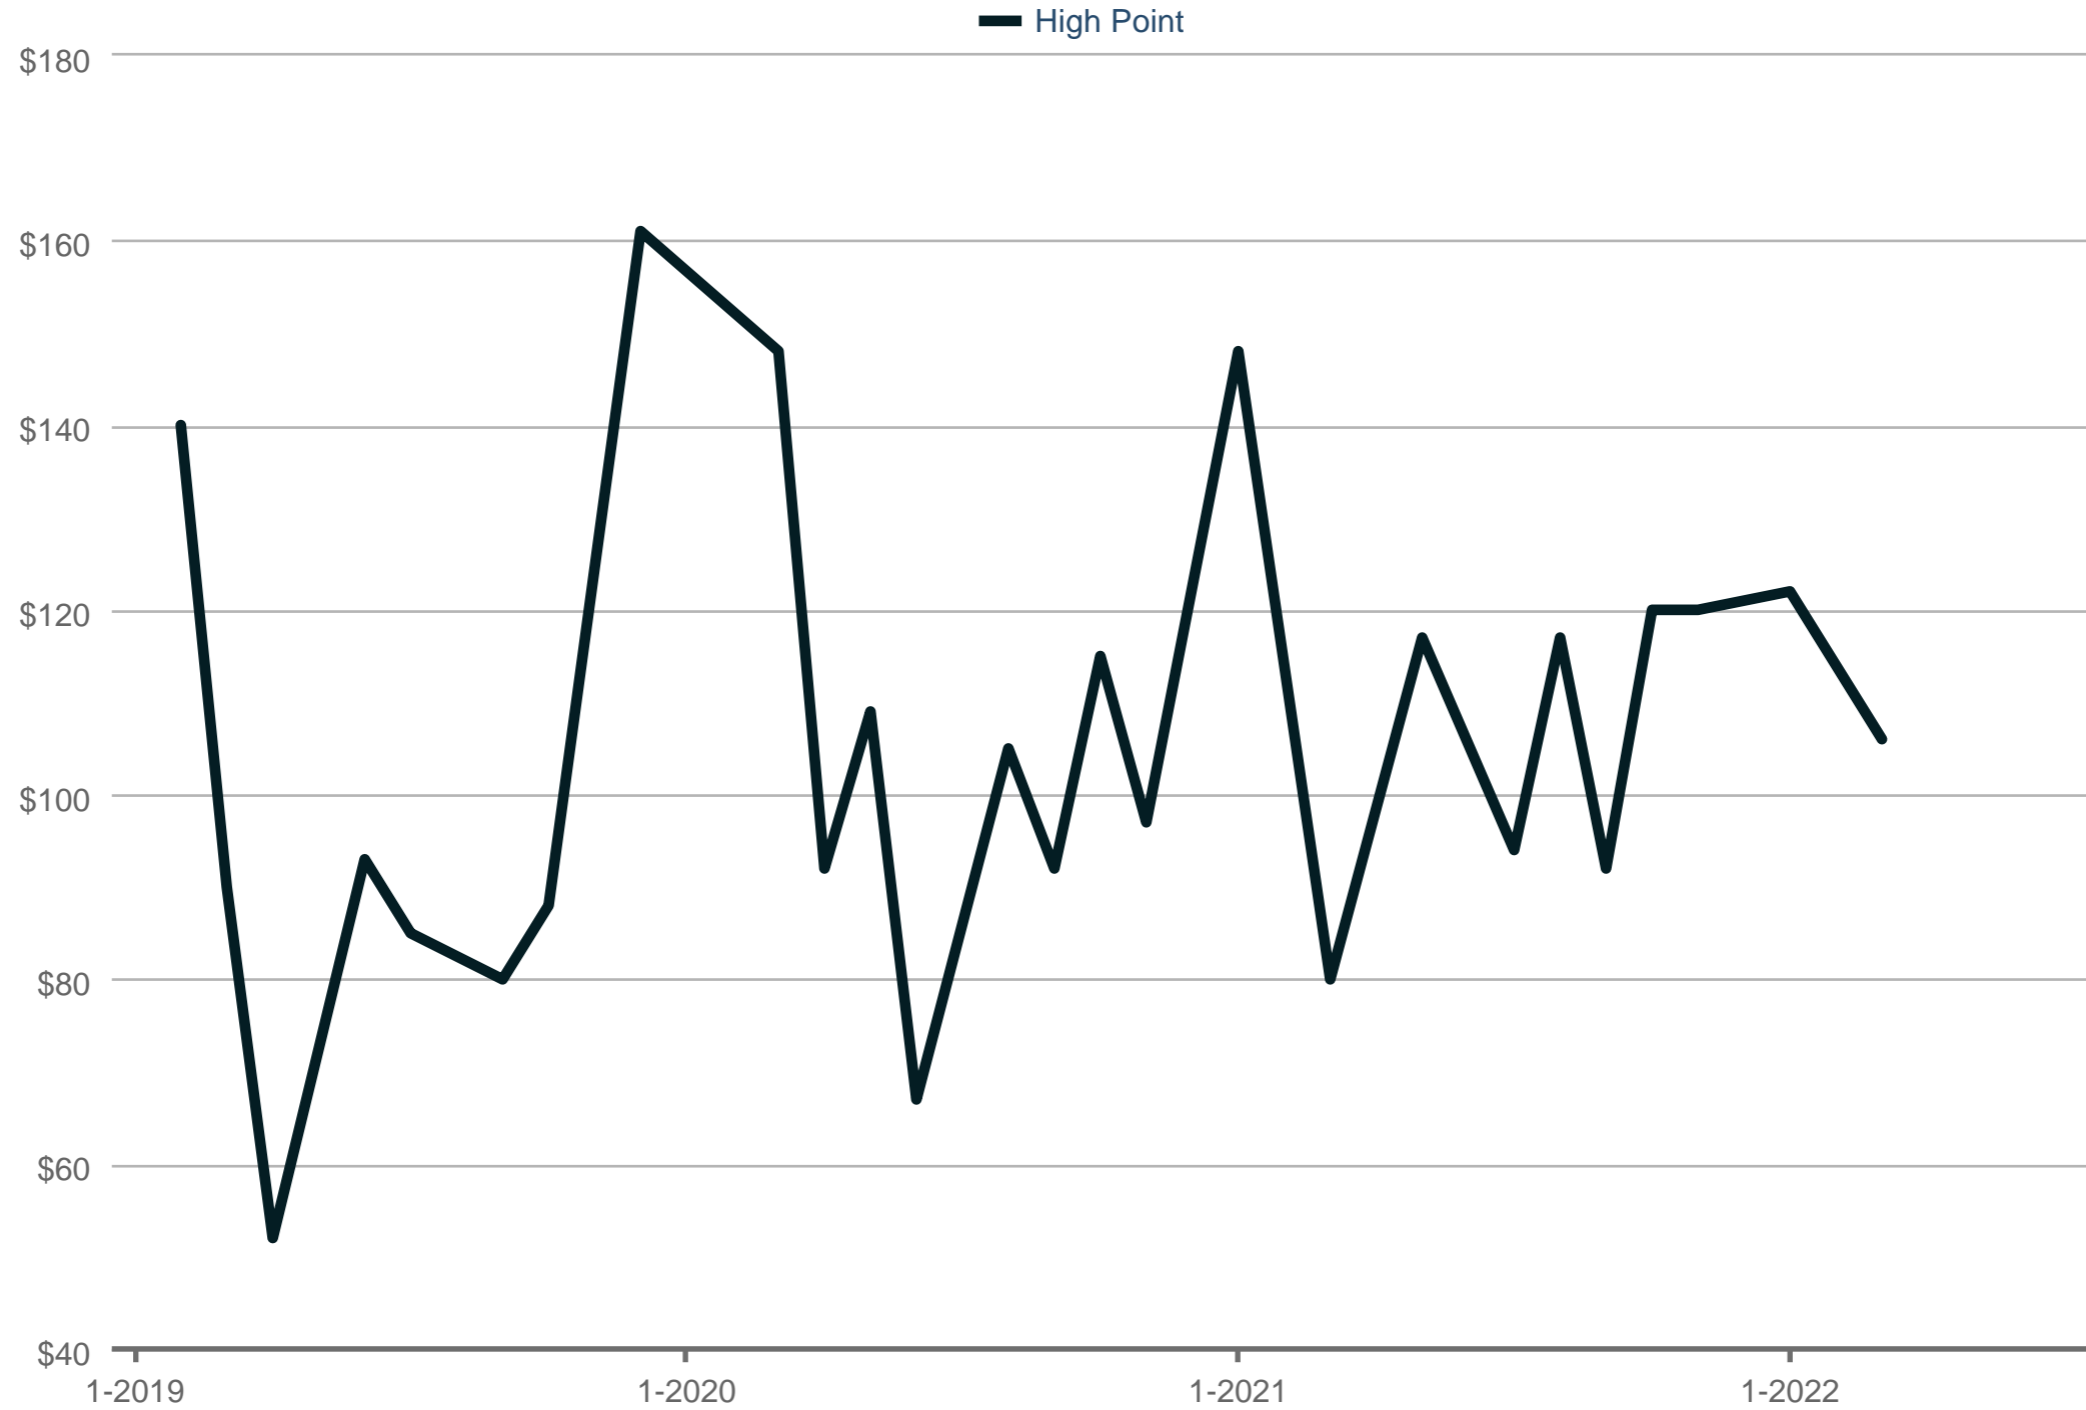

### Average Price Per Square Foot

High Point

Each data point is one month of activity. Data is from August 15, 2022.