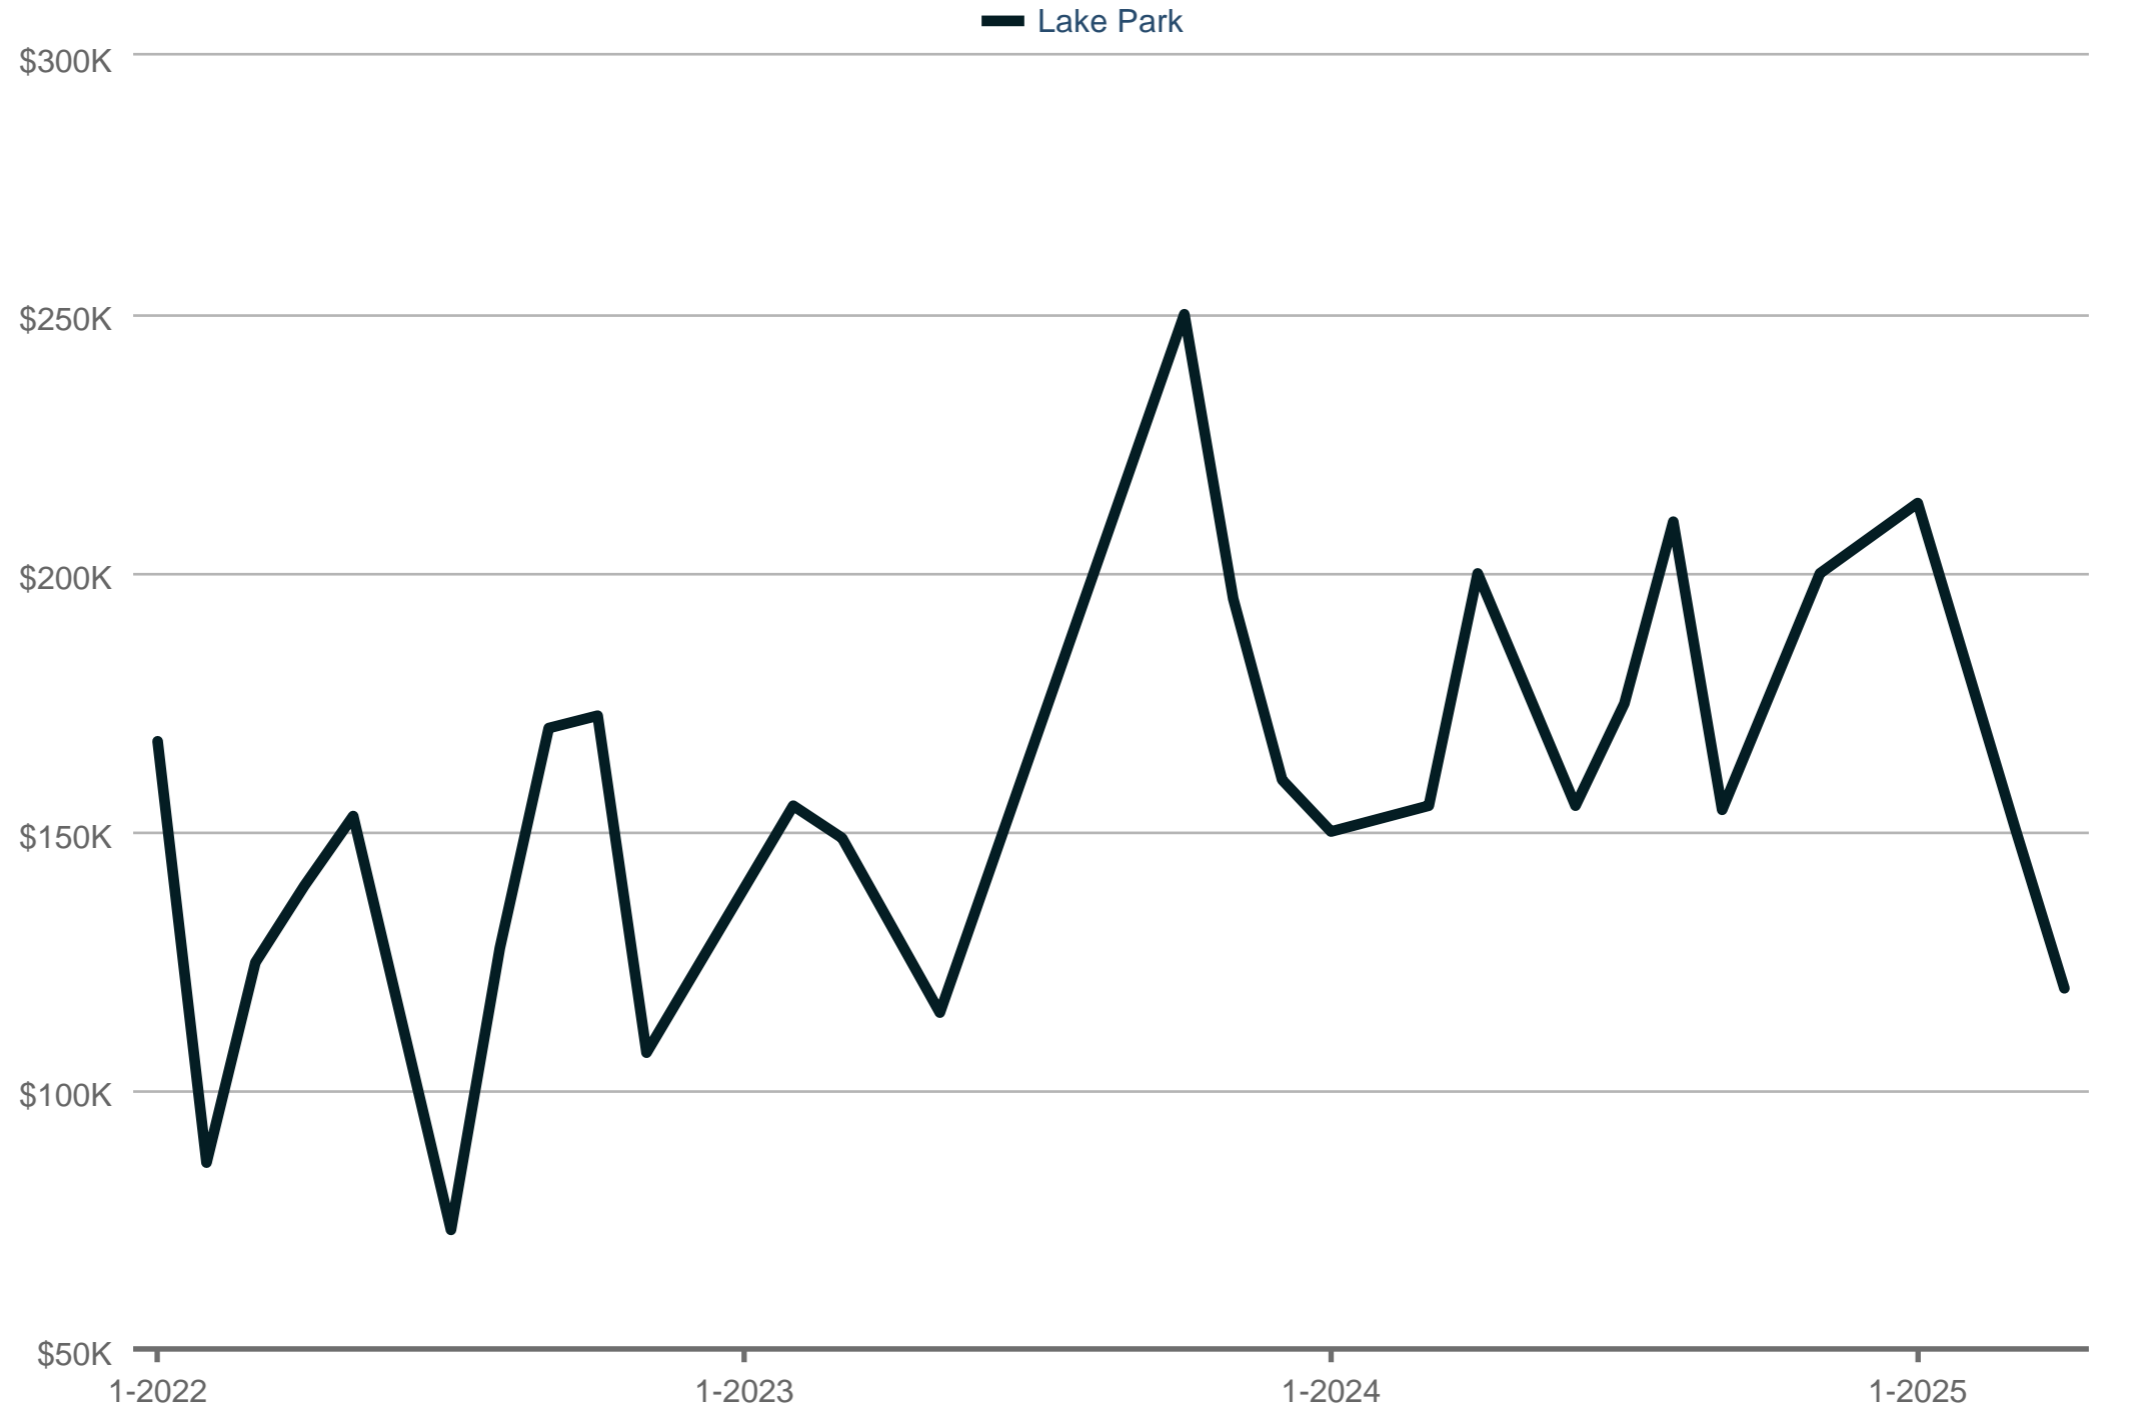

Average Sales Price

Each data point is one month of activity. Data is from May 17, 2025.