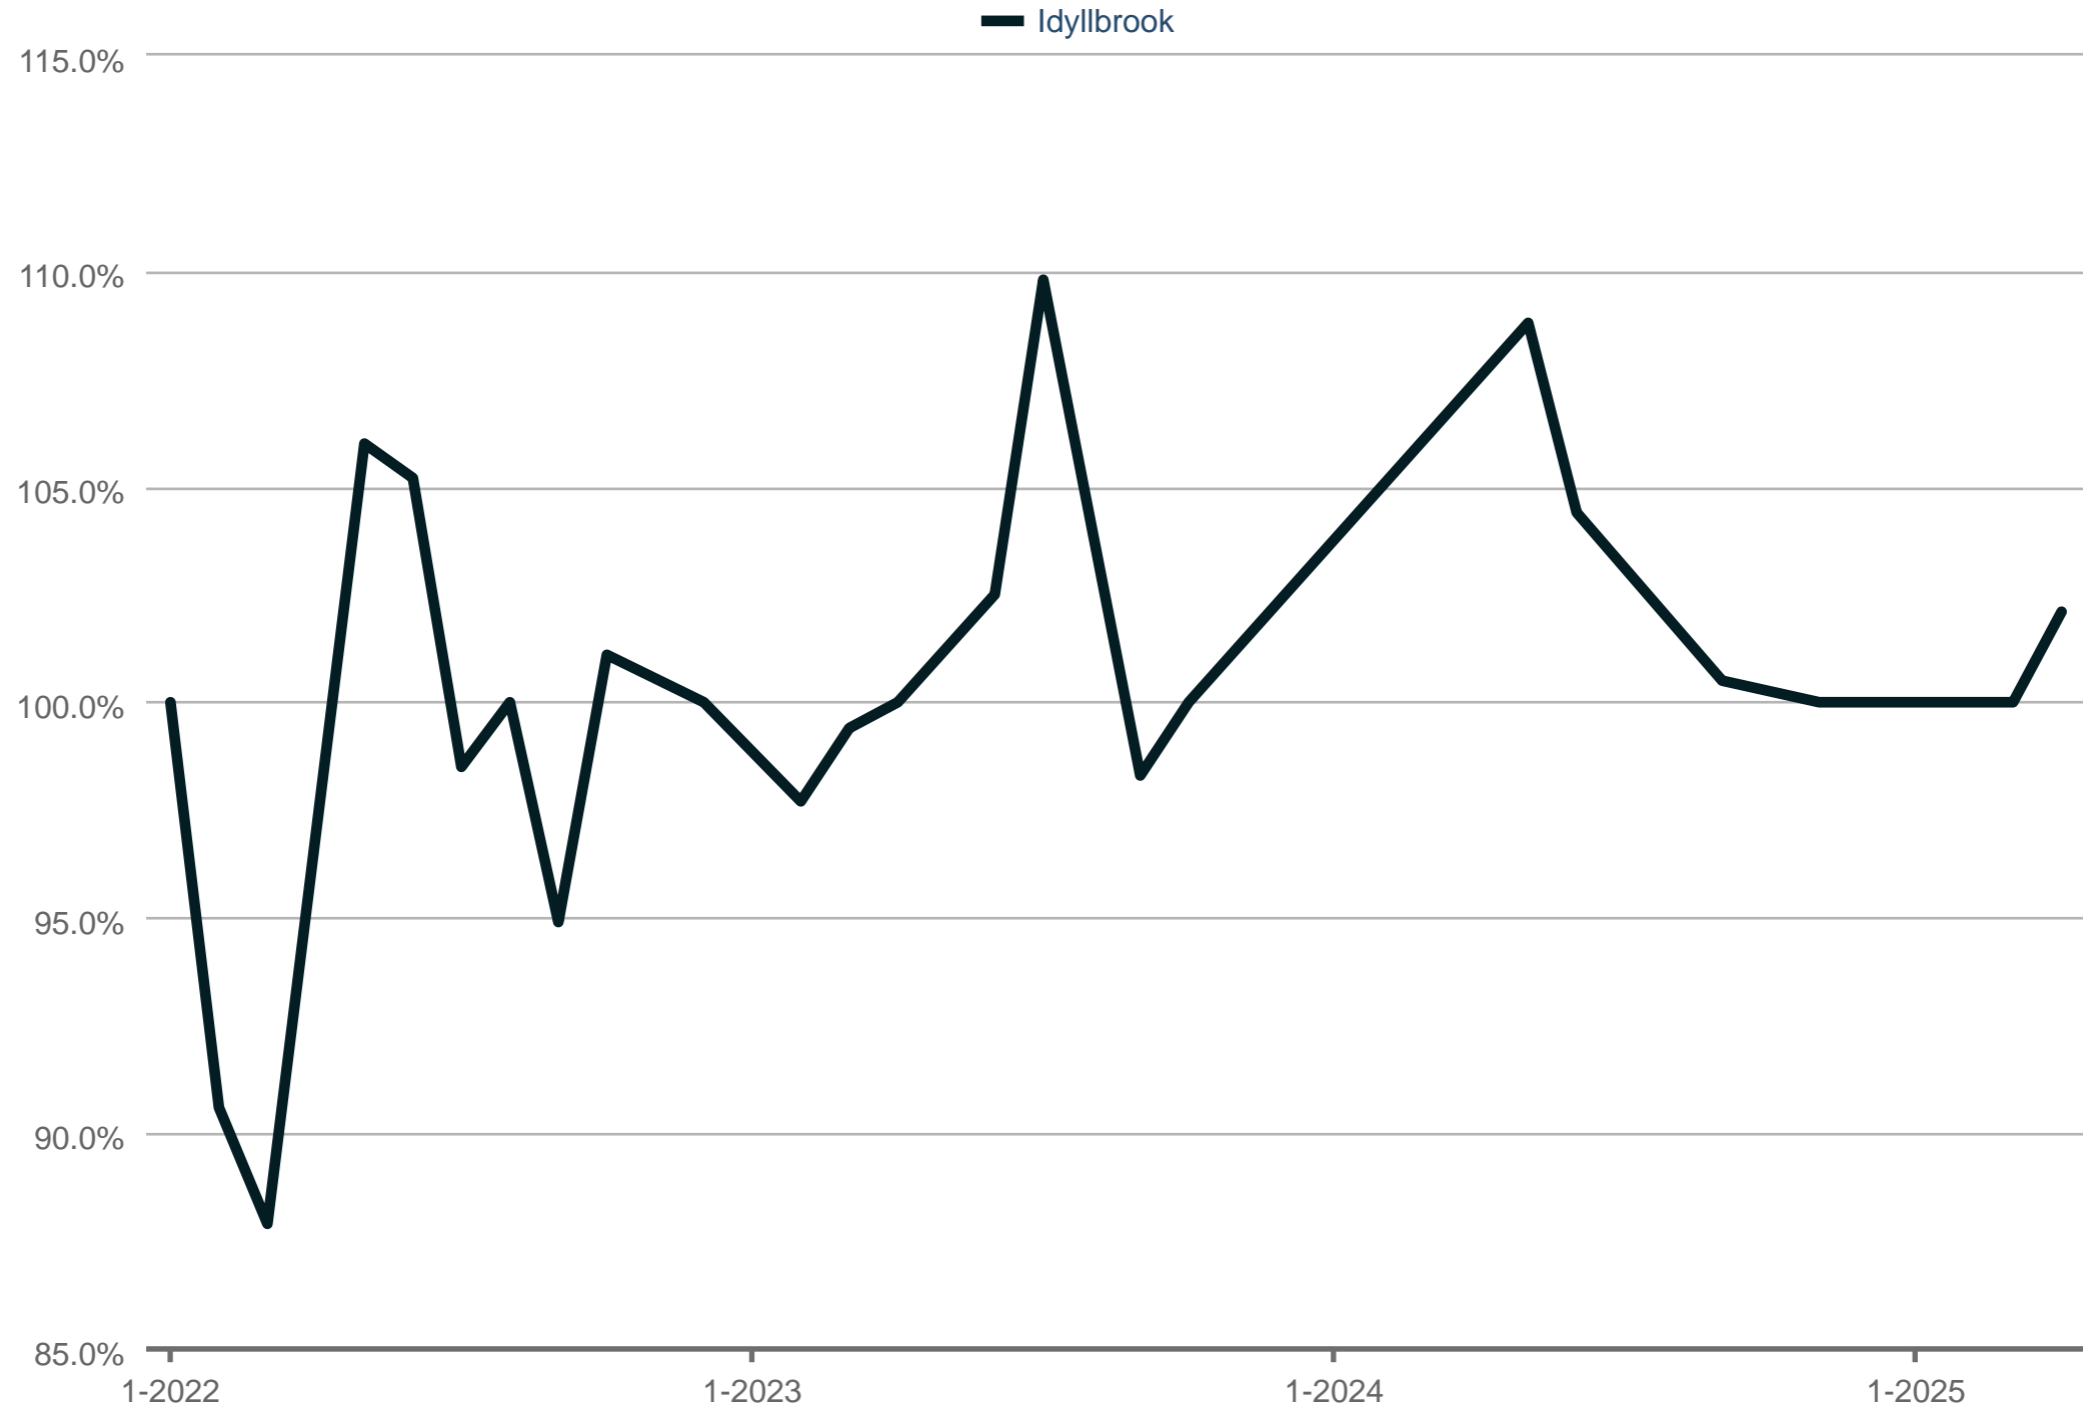

### Average Percent of Last List Price

Idyllbrook

Each data point is one month of activity. Data is from May 17, 2025.