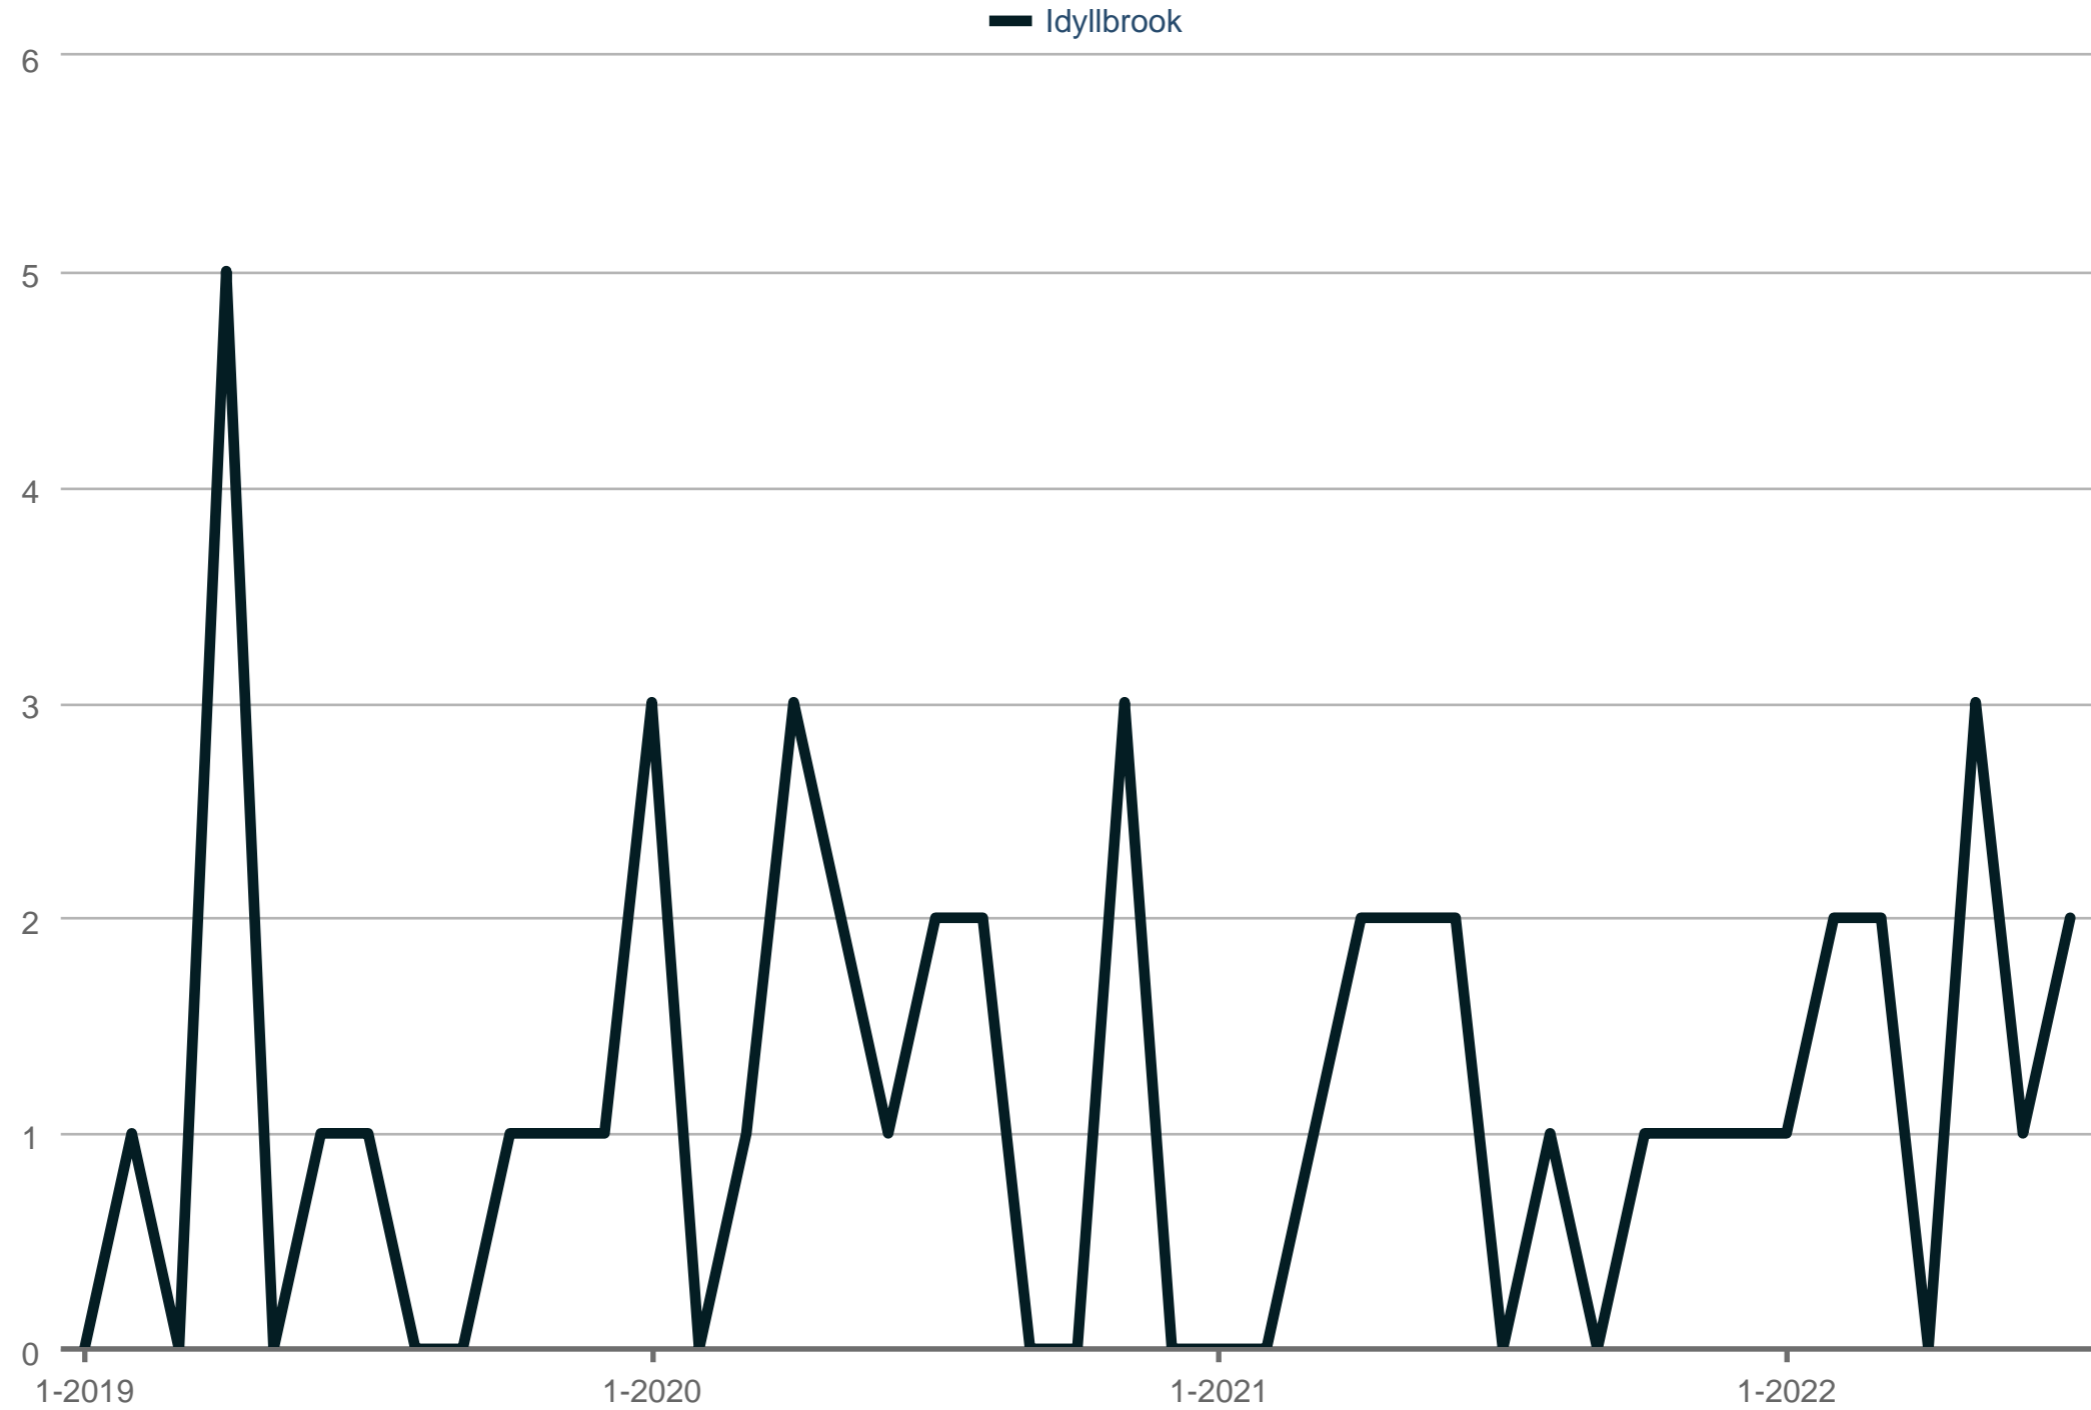

Closed Sales

Idyllbrook

Each data point is one month of activity. Data is from August 15, 2022.