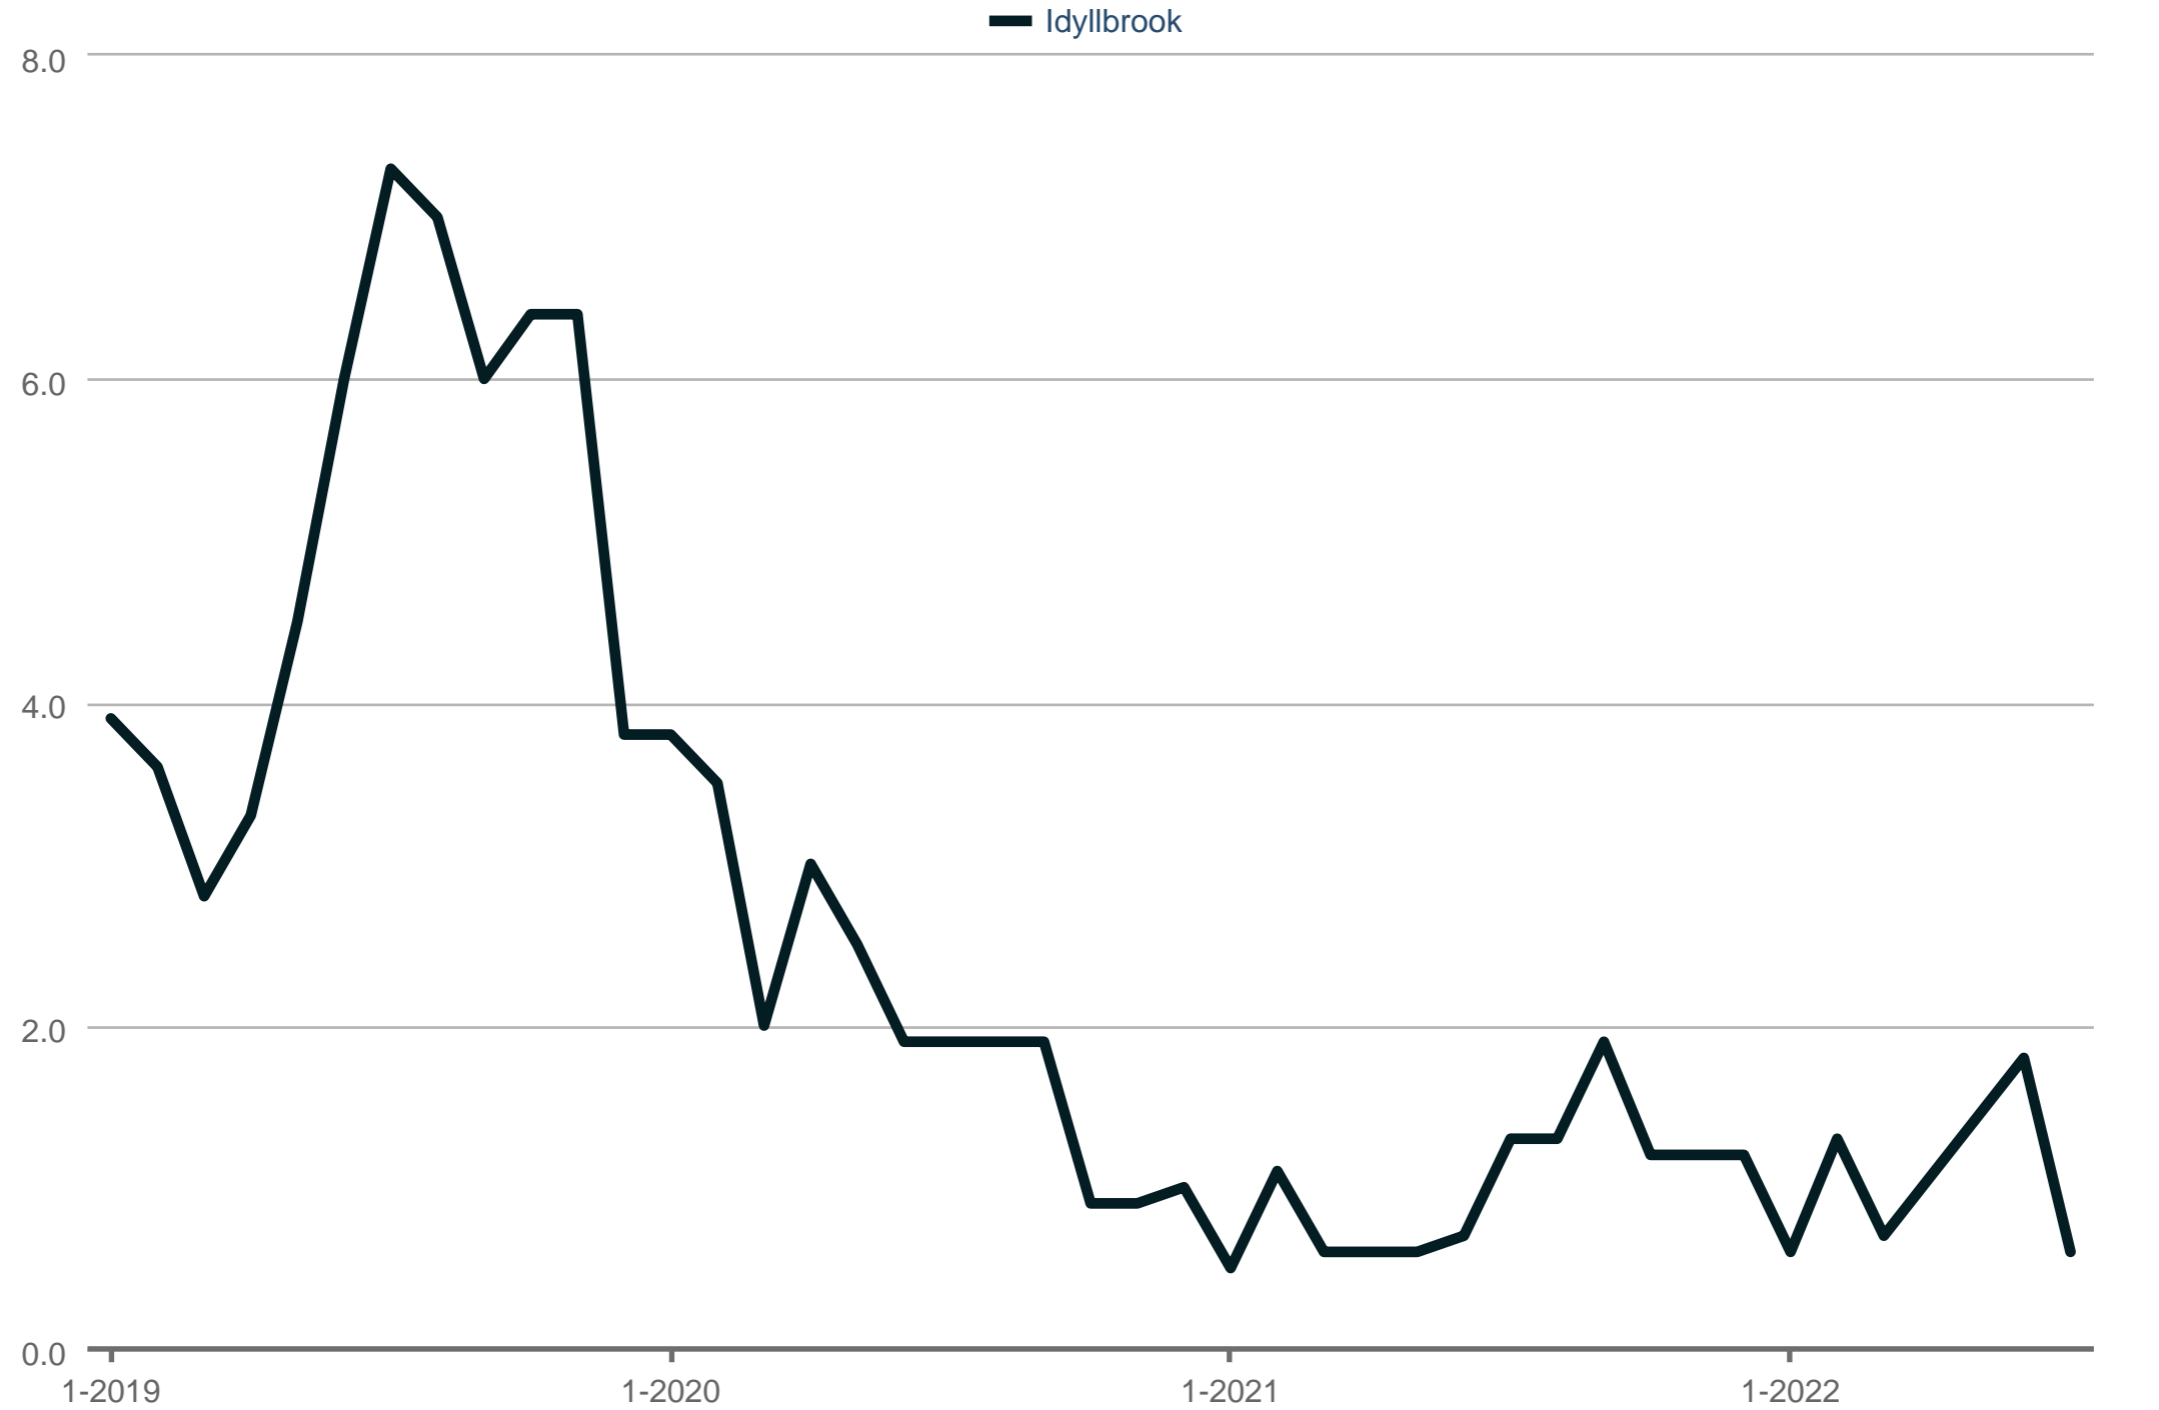

Months Supply of Homes for Sale

Each data point is one month of activity. Data is from August 15, 2022.