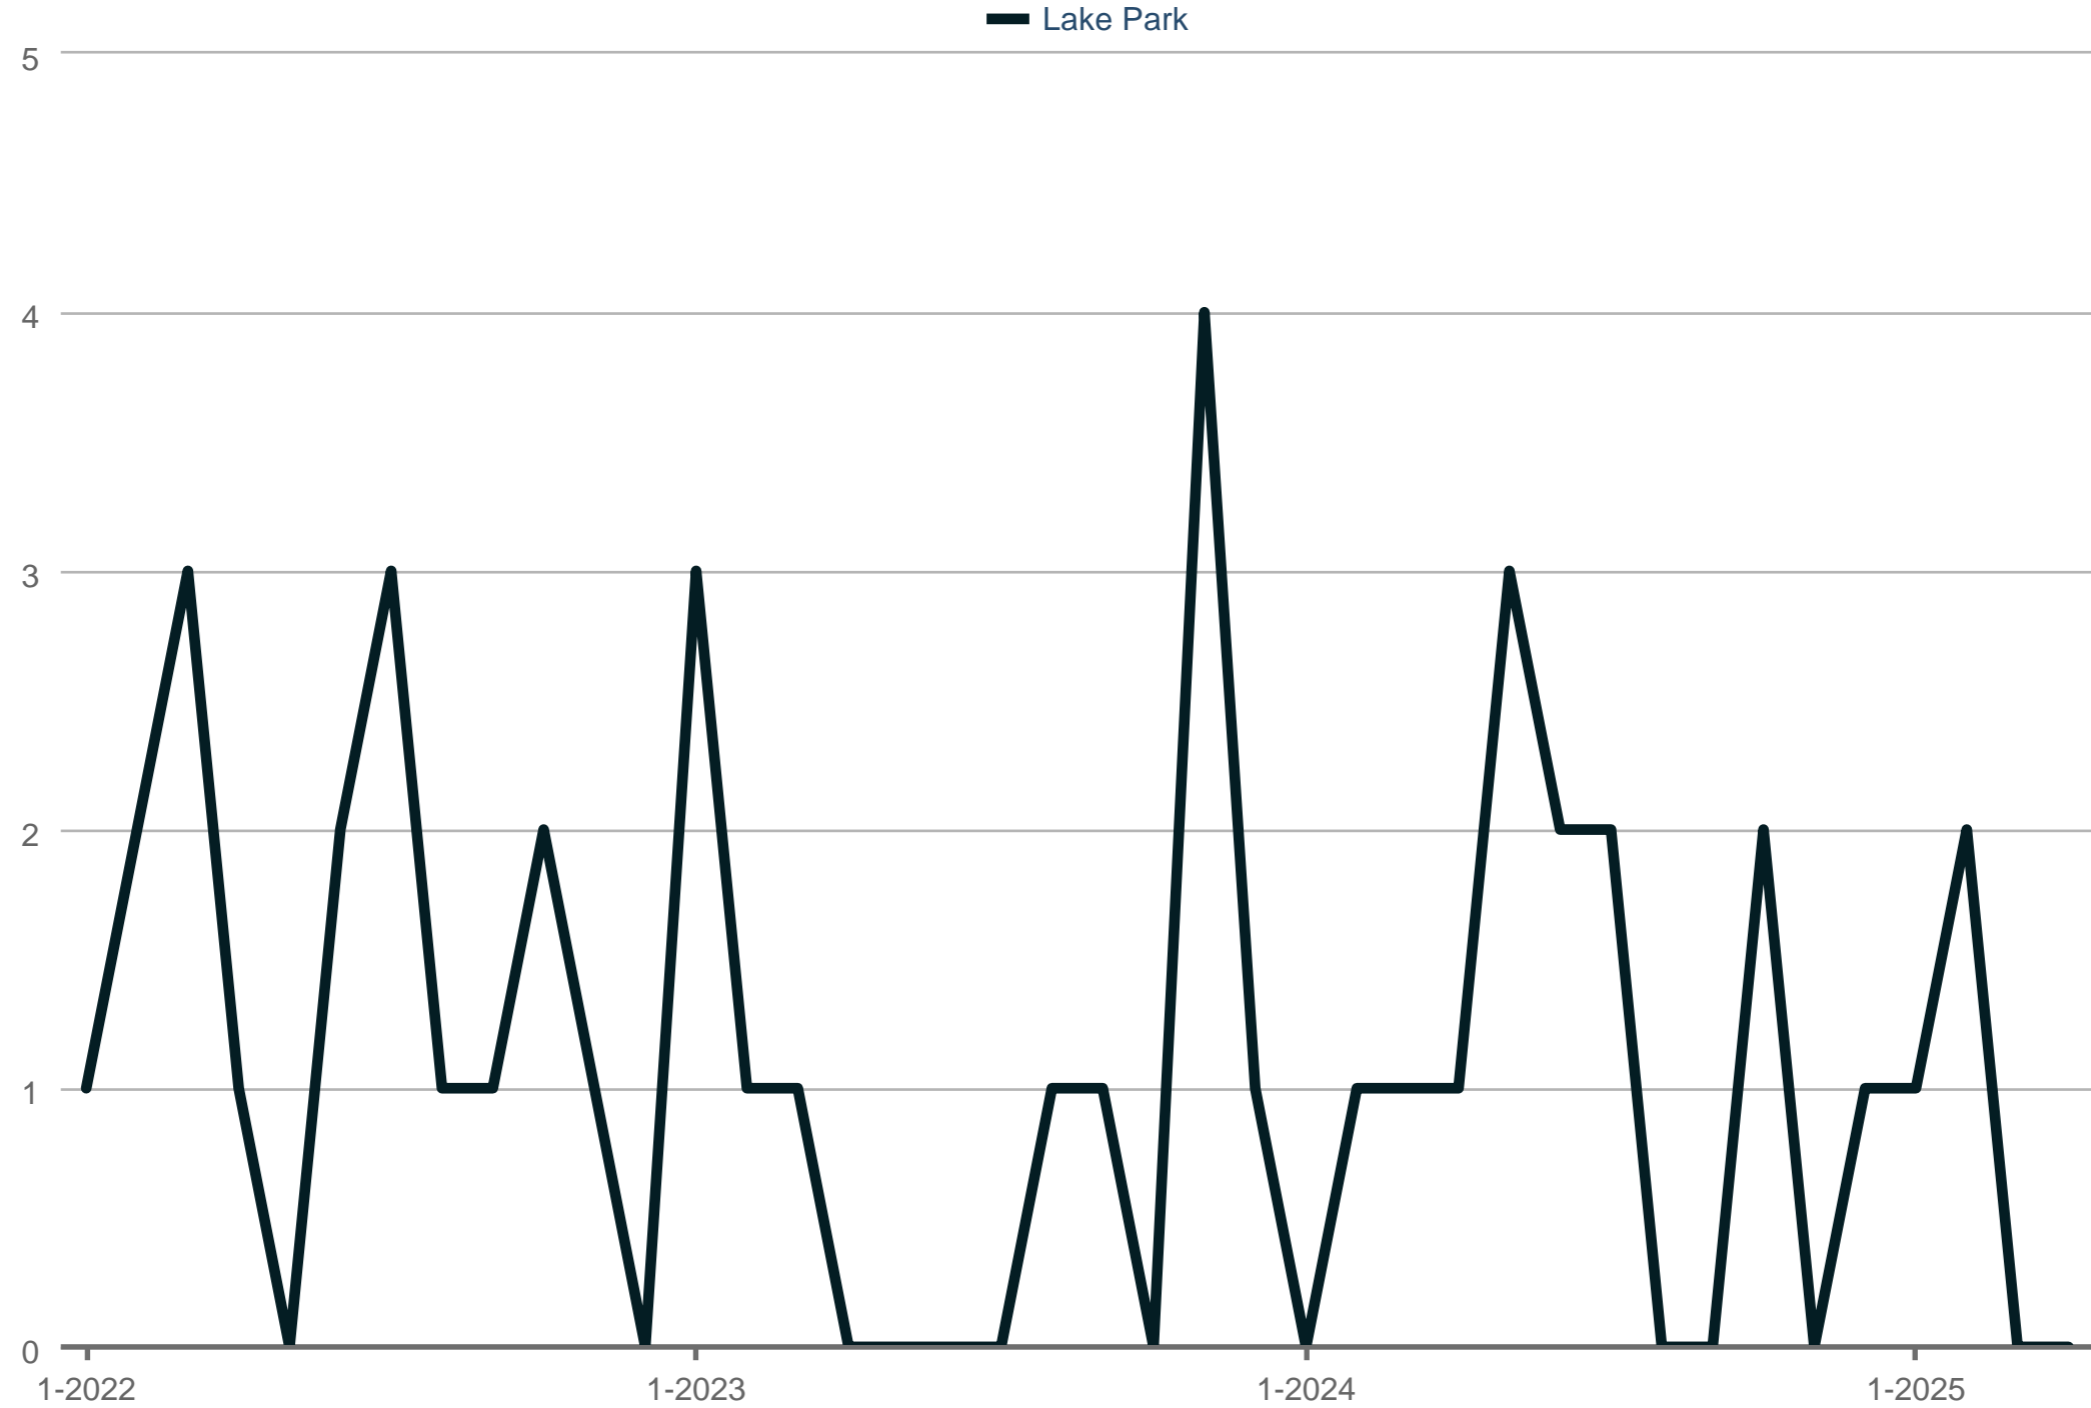

New Listings

Lake Park

Each data point is one month of activity. Data is from May 17, 2025.