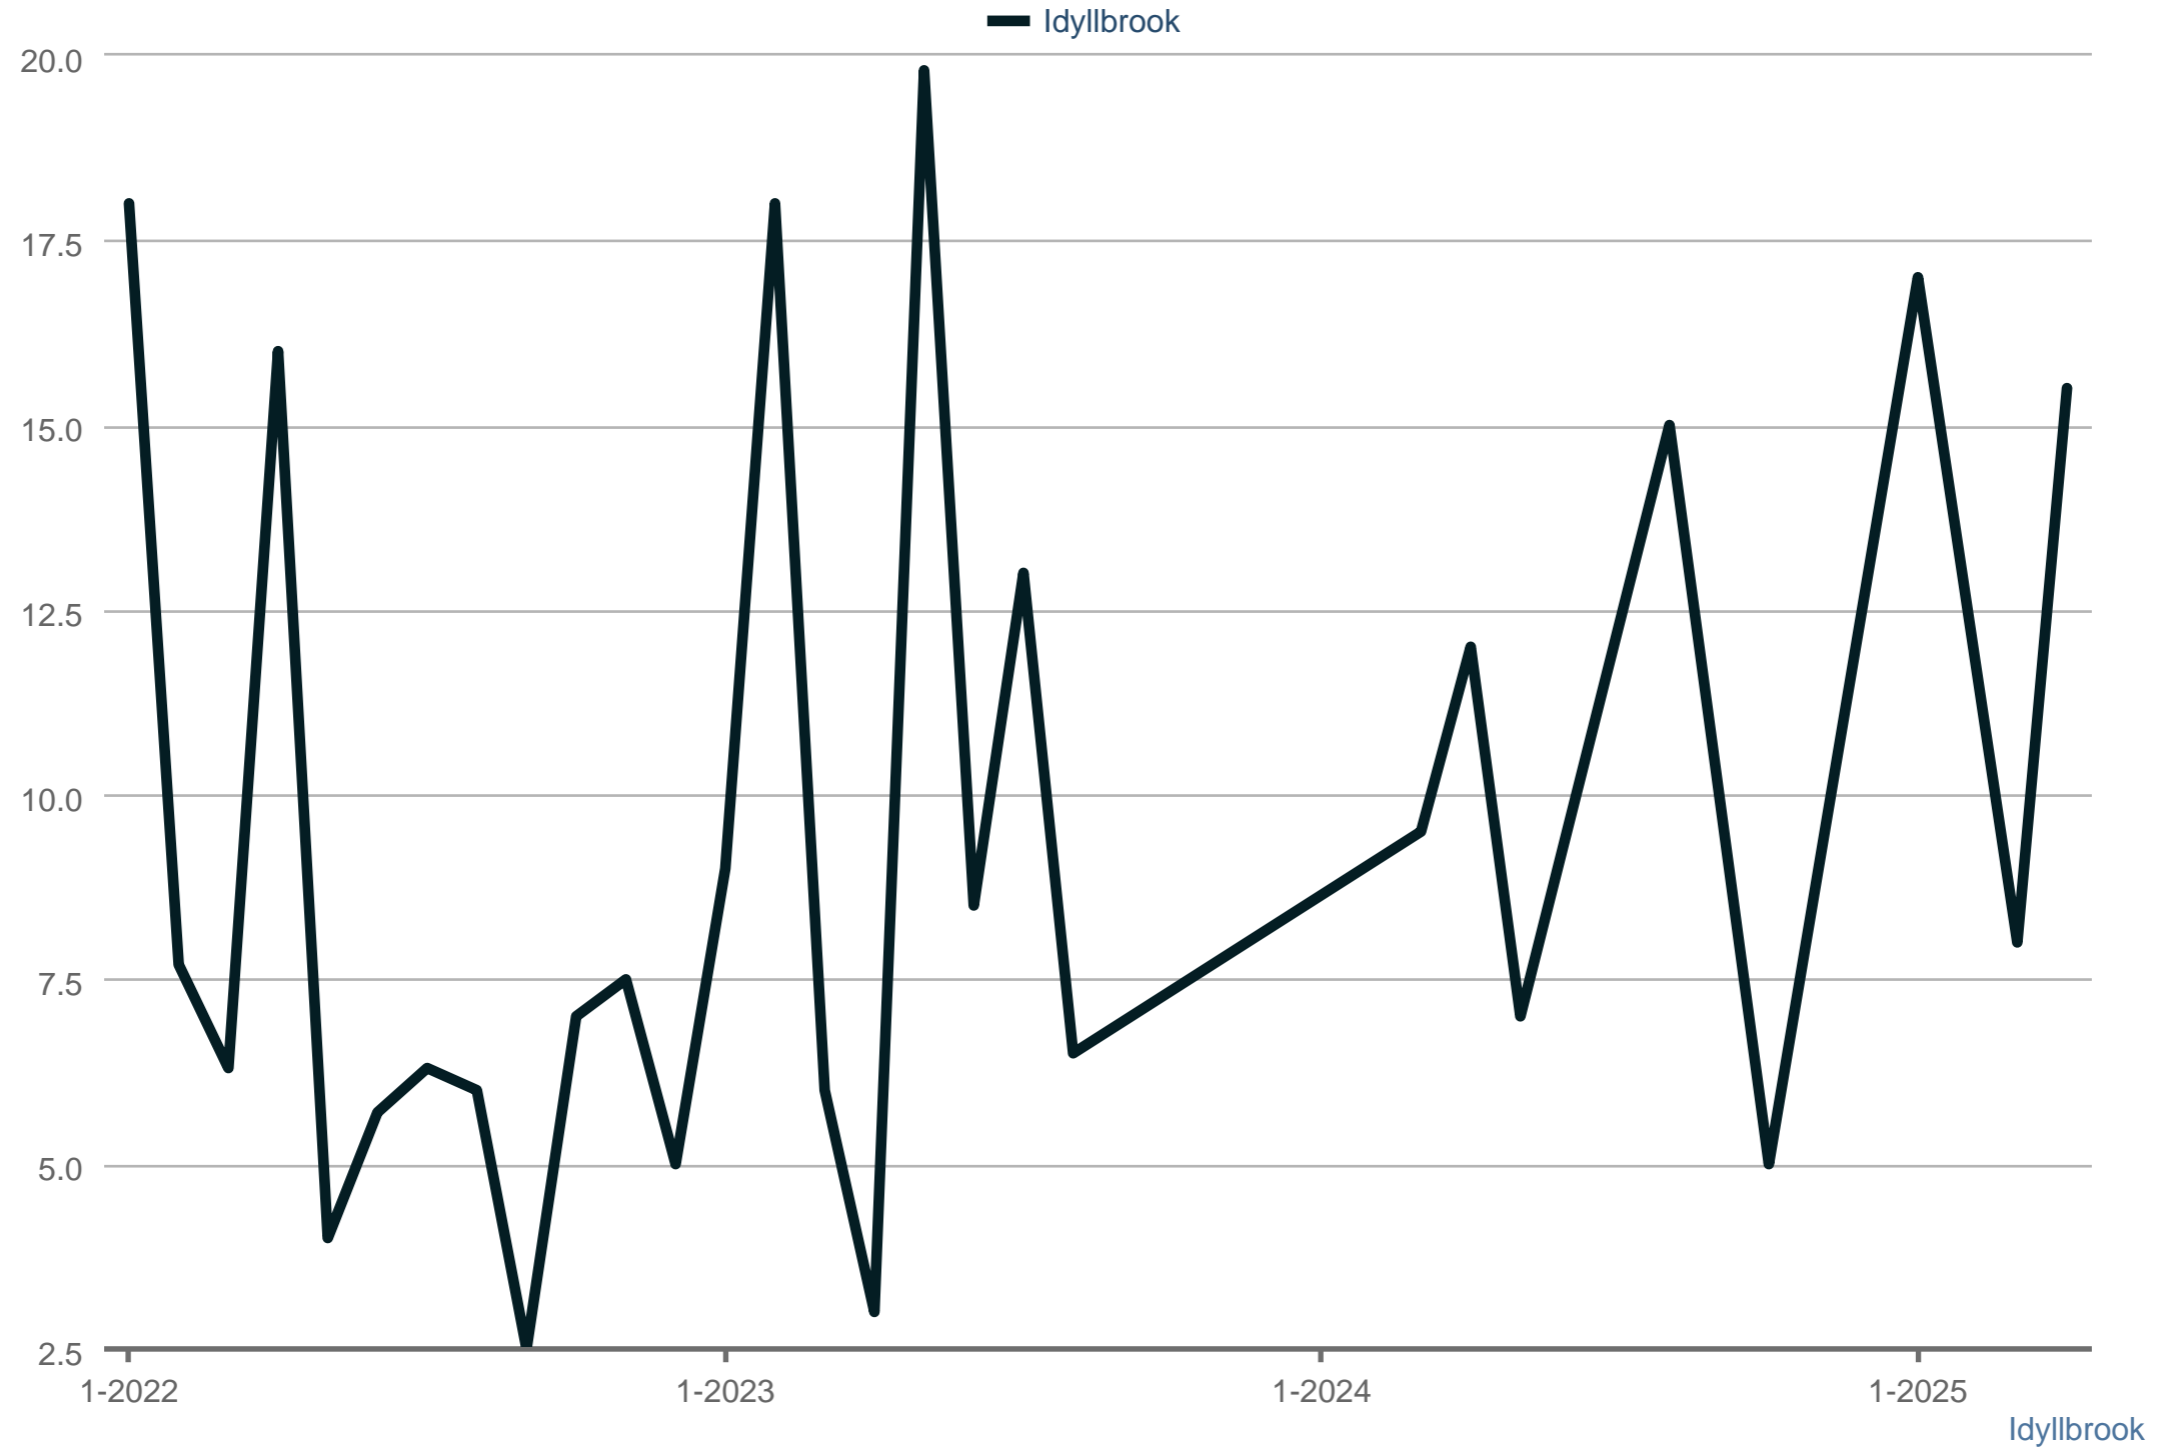

Showings Per Listing

Each data point is one month of activity. Data is from May 17, 2025.