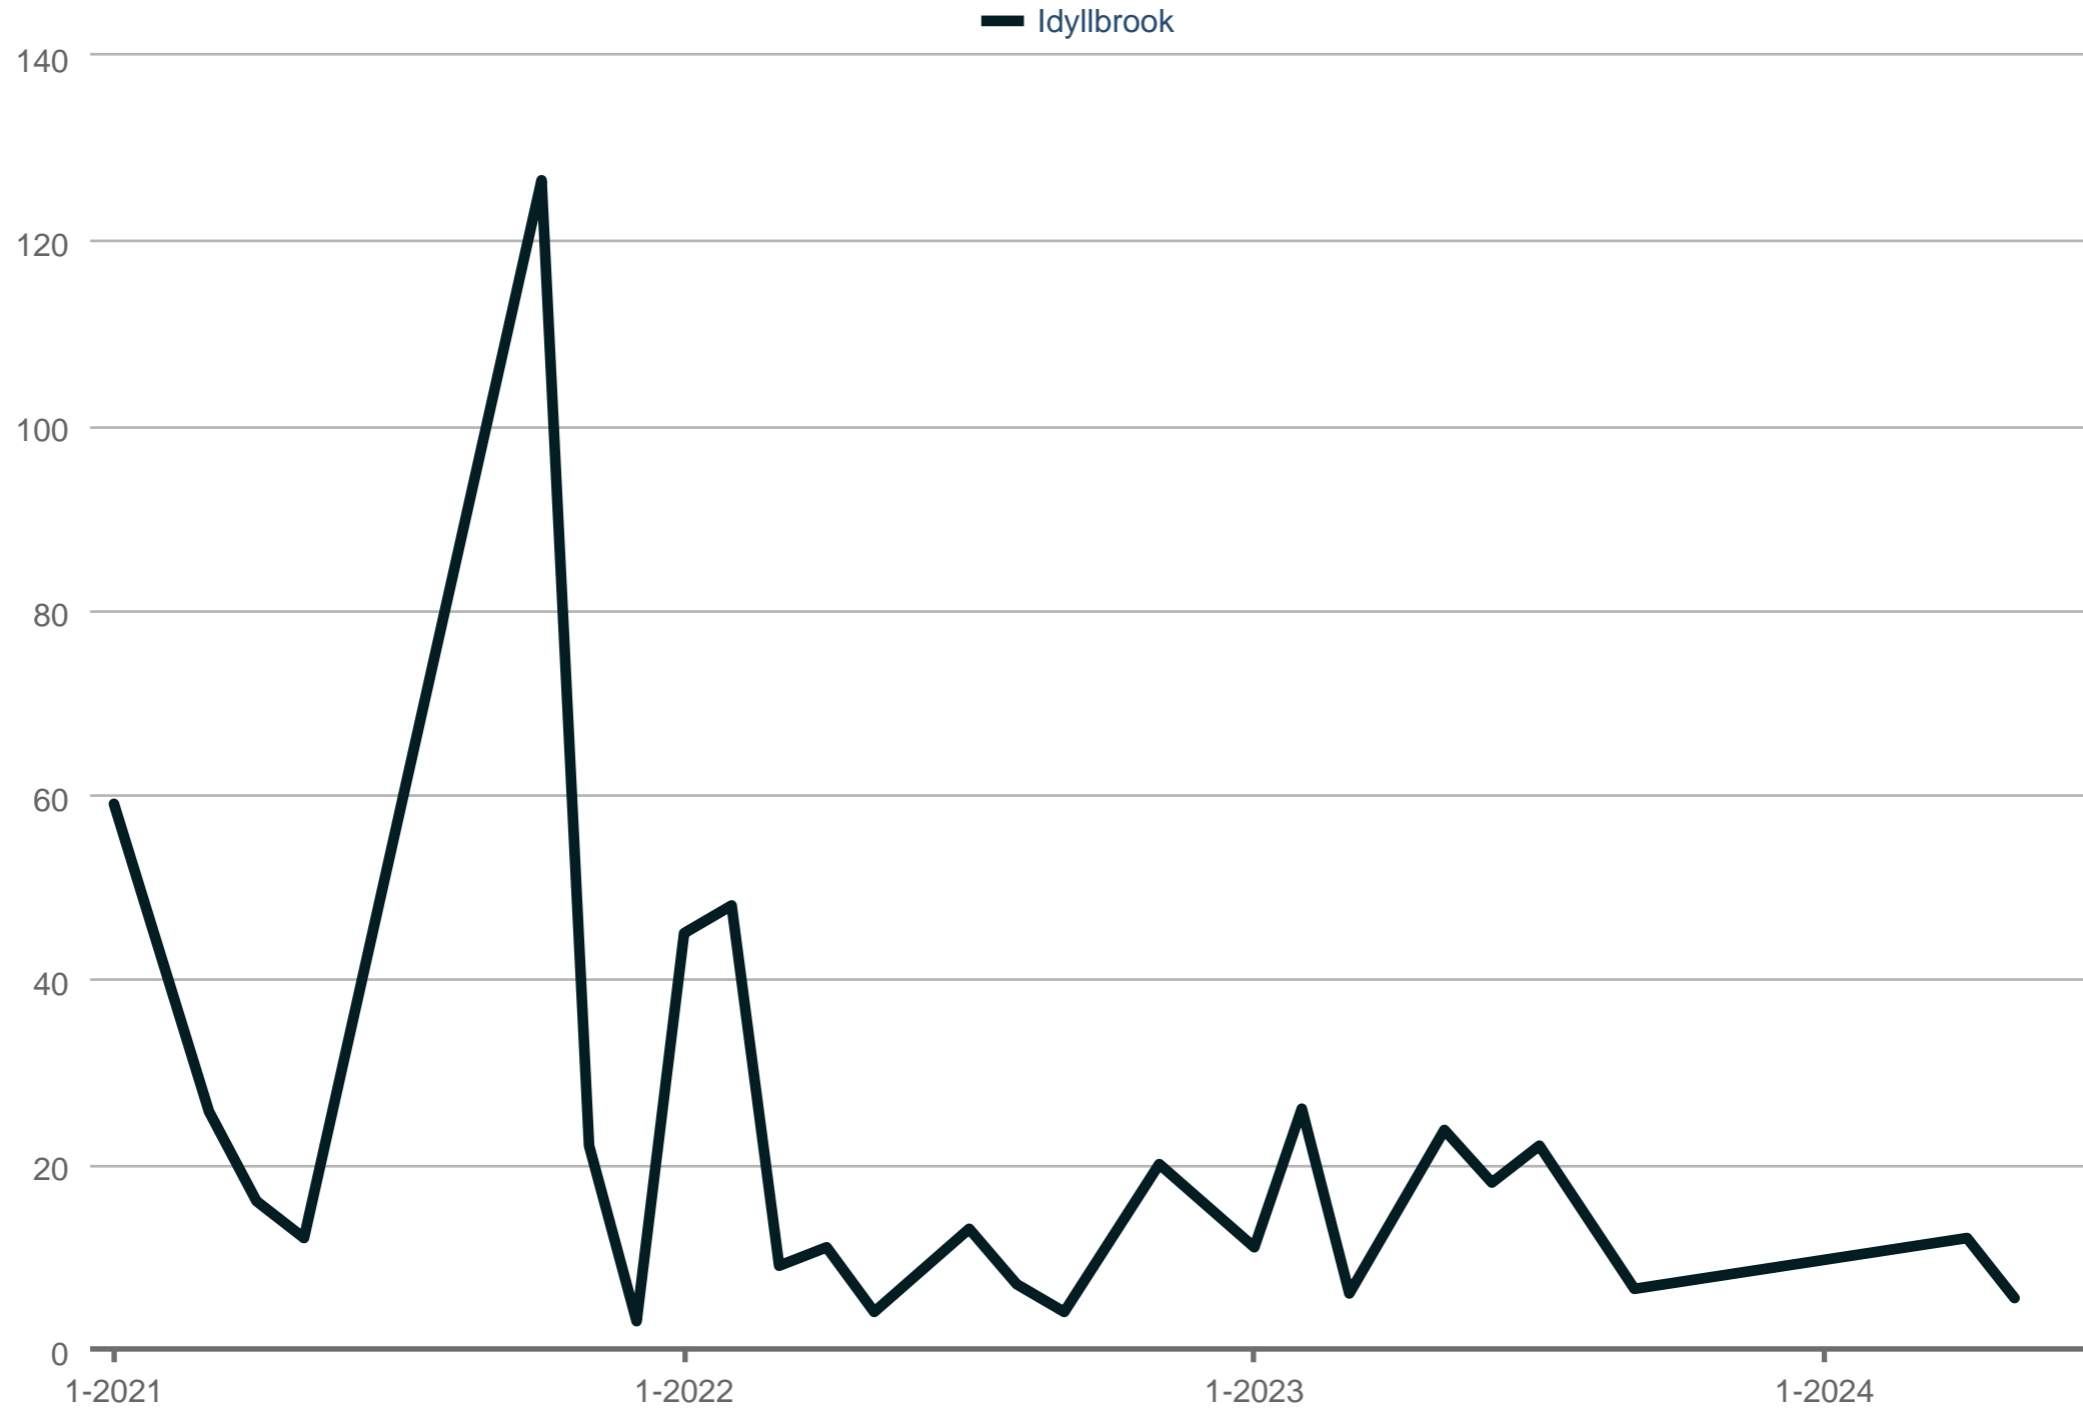

Average Showings to Pending

Idyllbrook

Each data point is one month of activity. Data is from July 27, 2024.