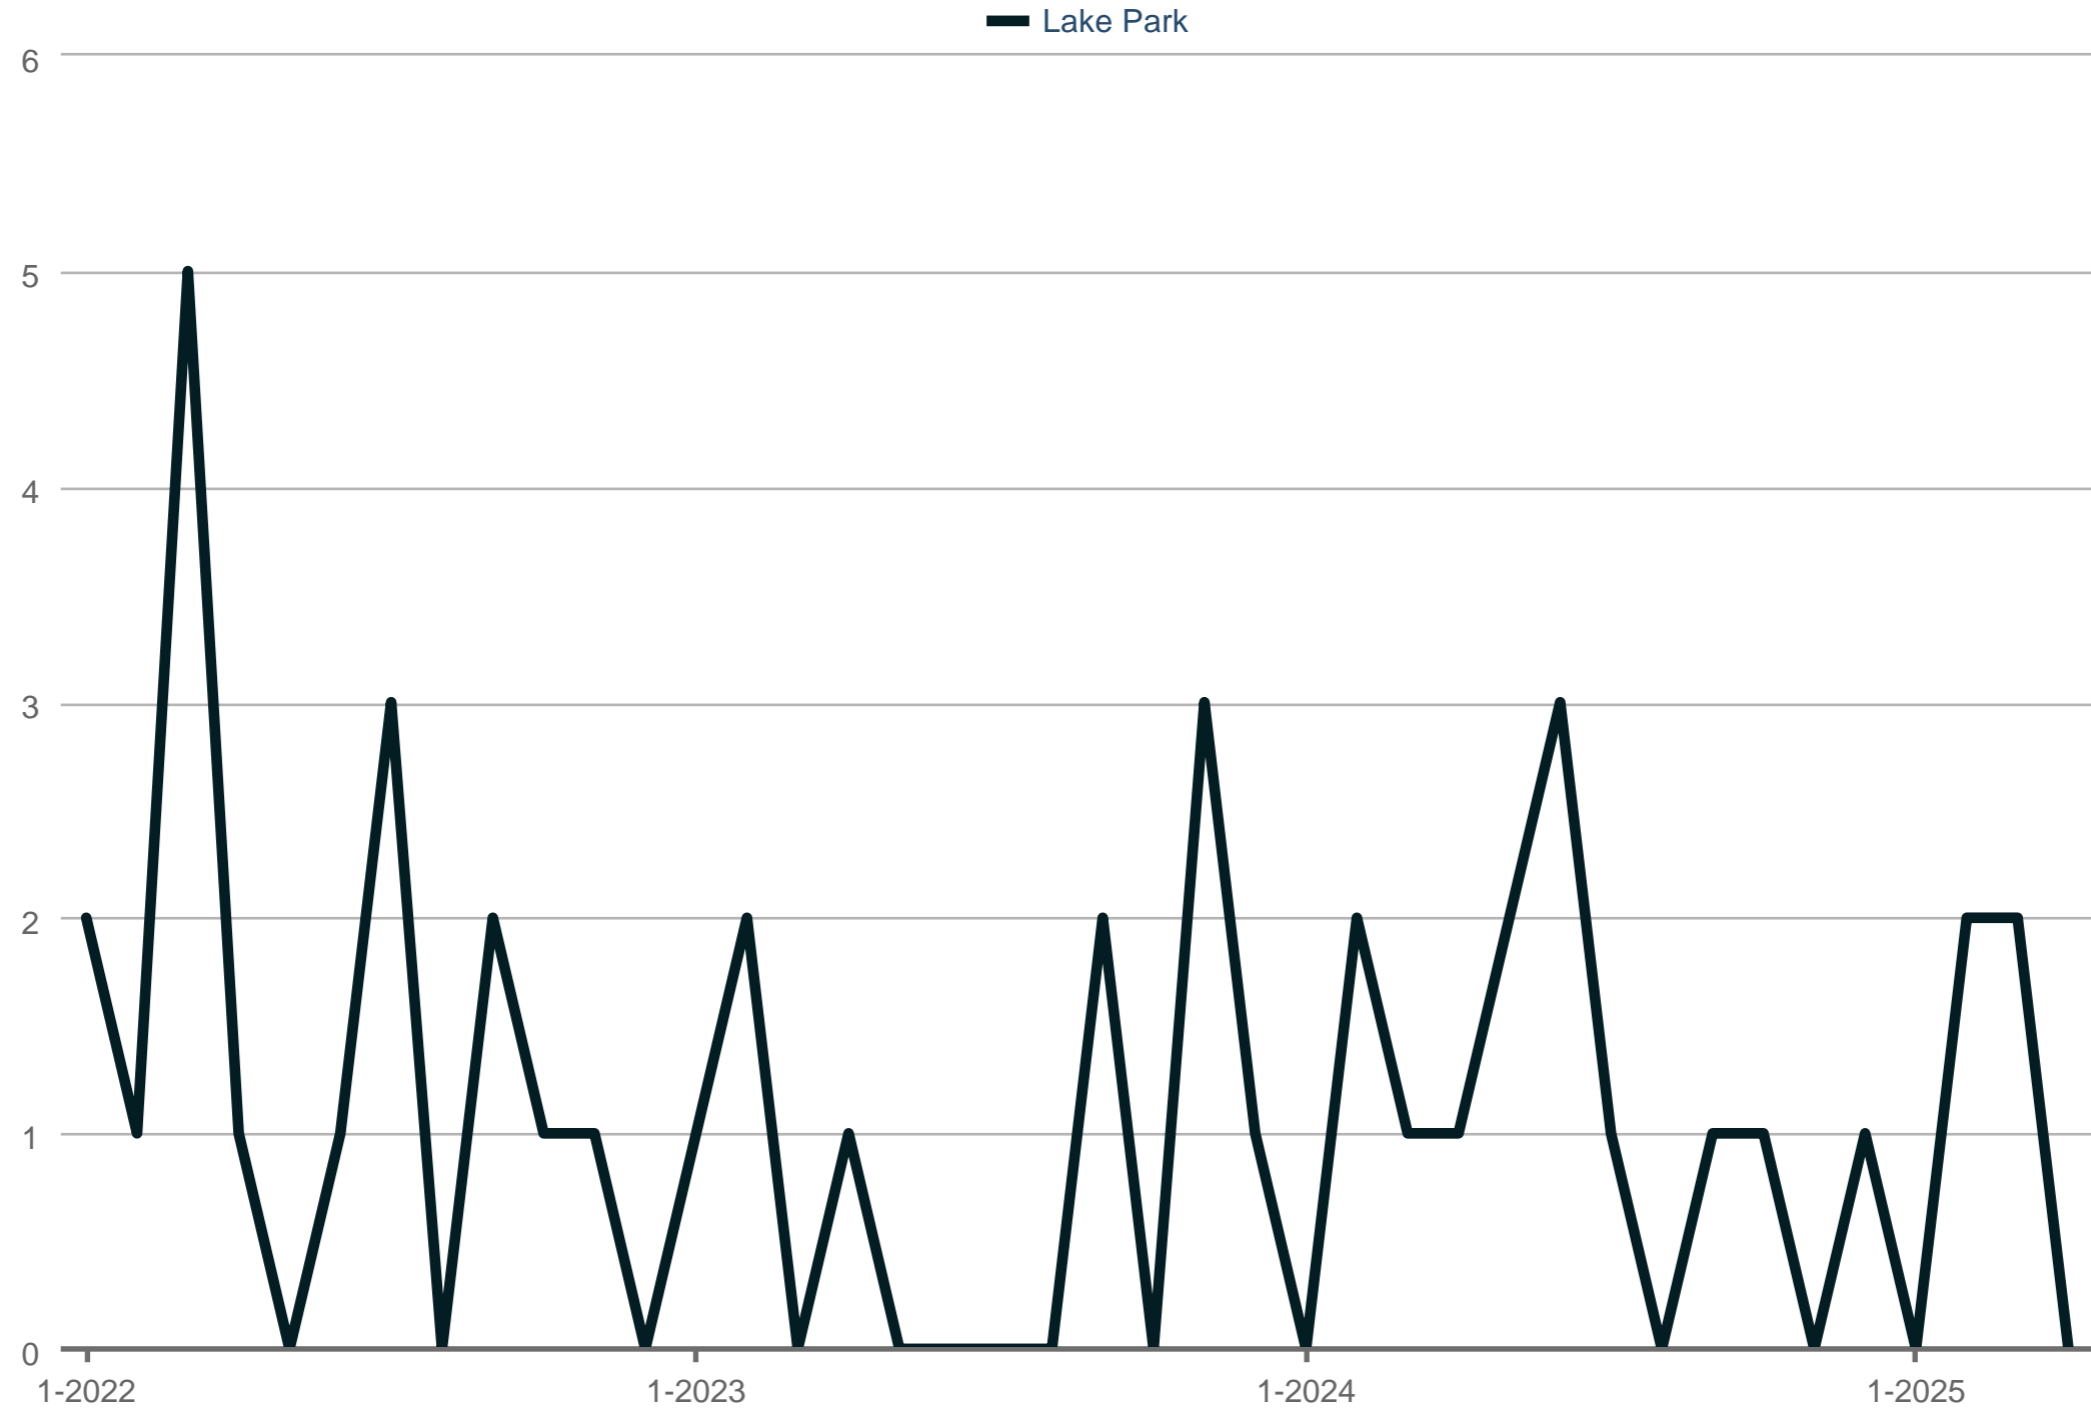

Pending Sales

Lake Park

Each data point is one month of activity. Data is from May 17, 2025.