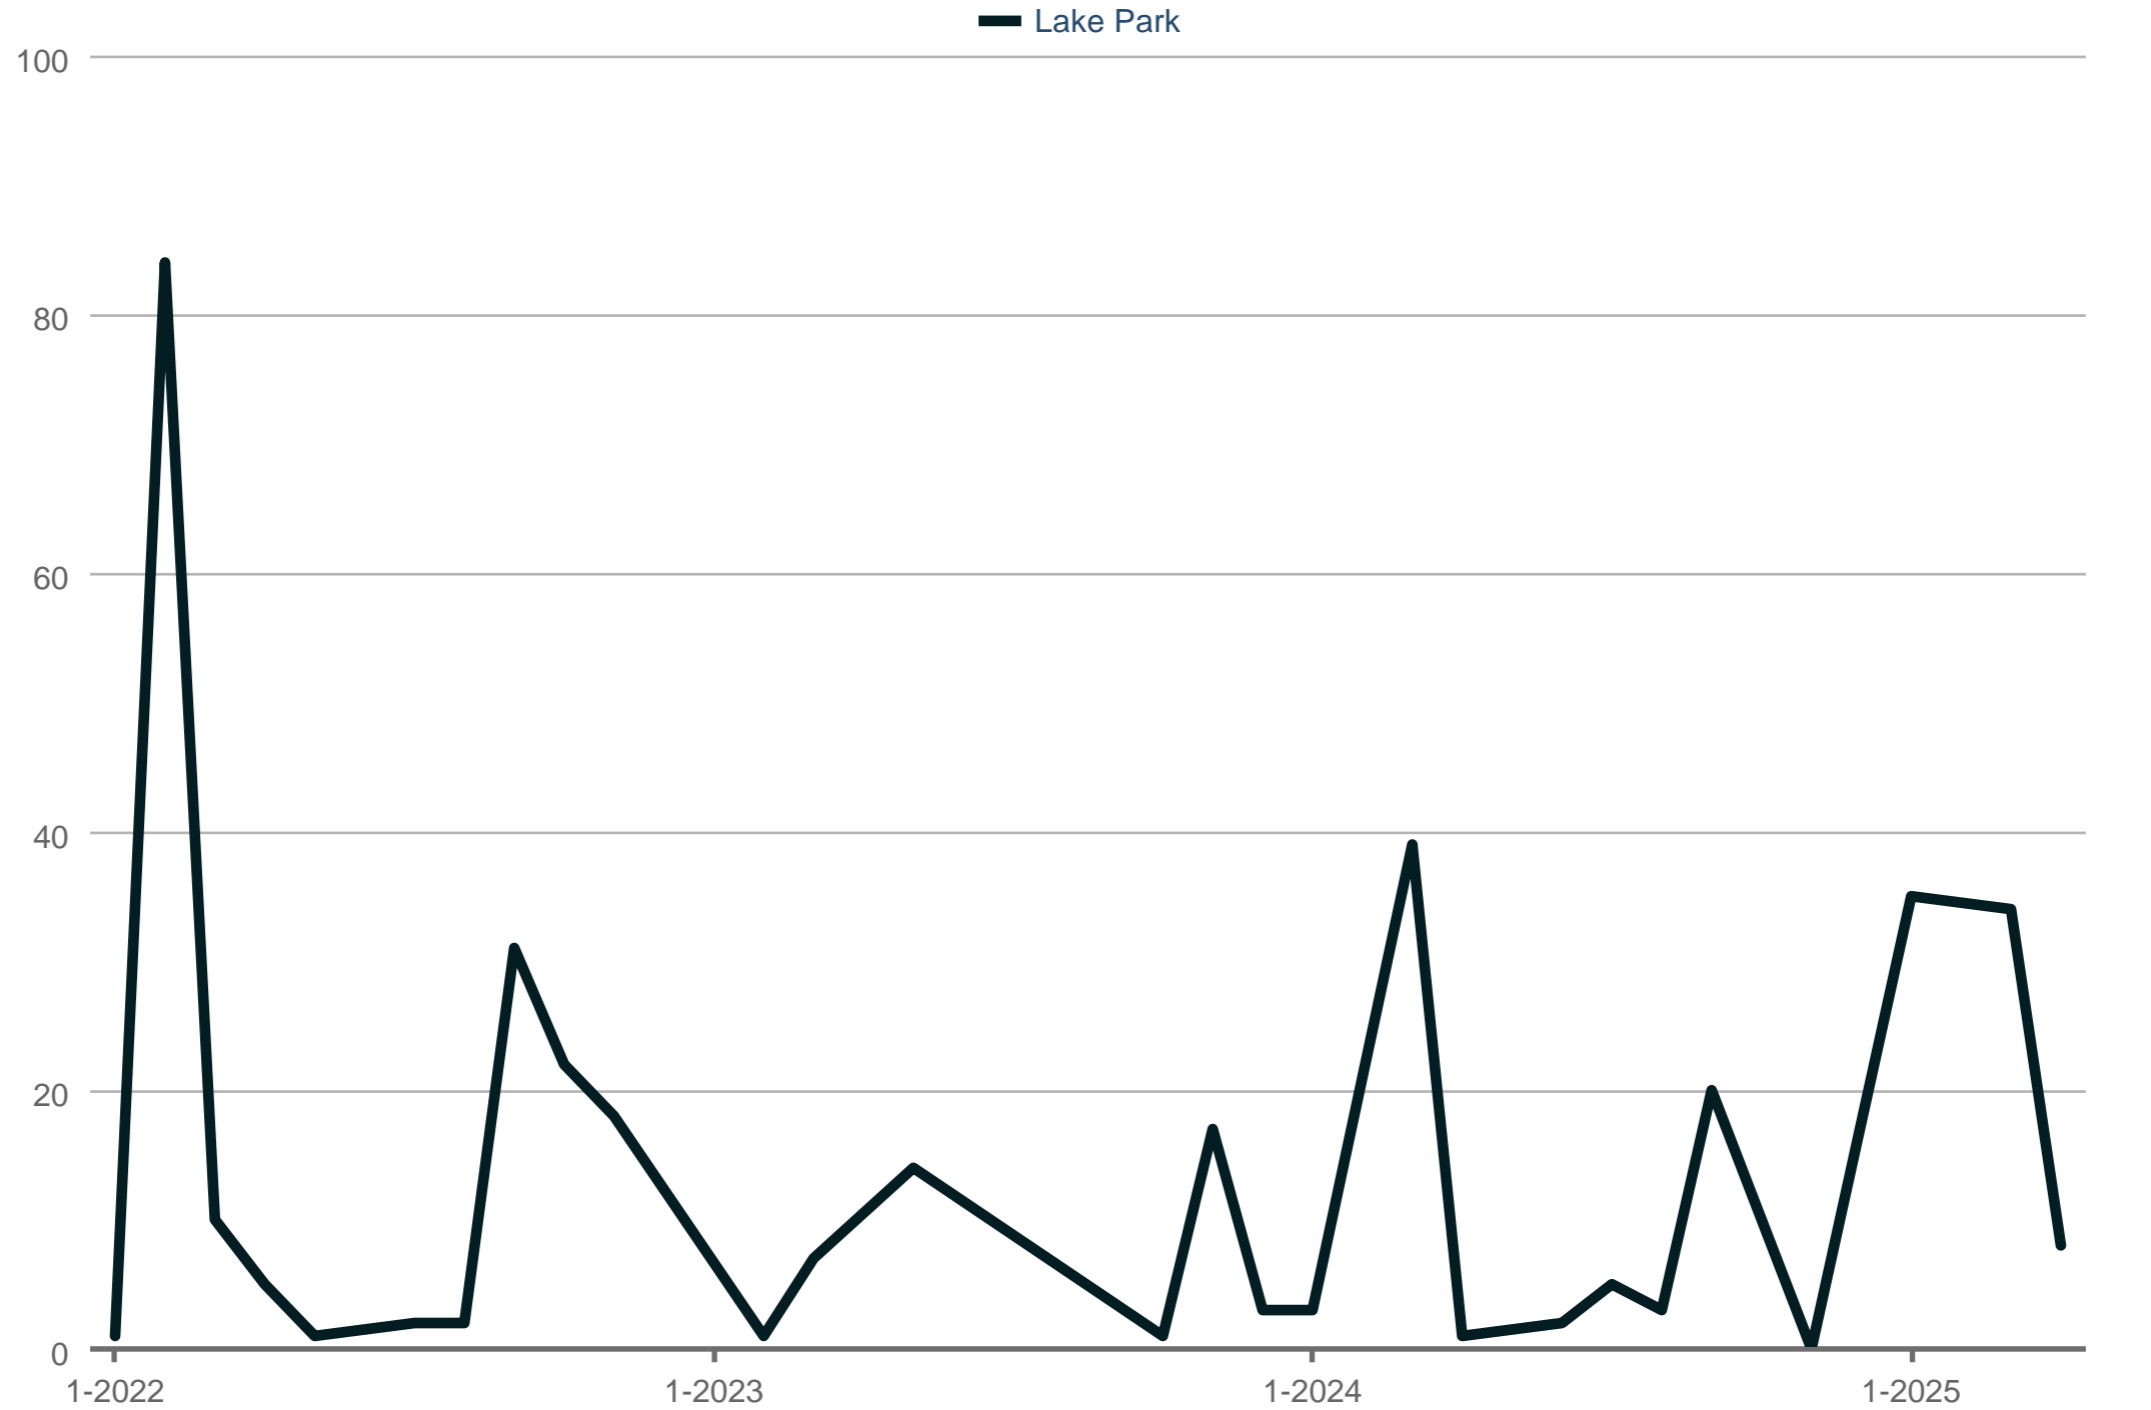

Average Days on Market

Lake Park

Each data point is one month of activity. Data is from May 17, 2025.