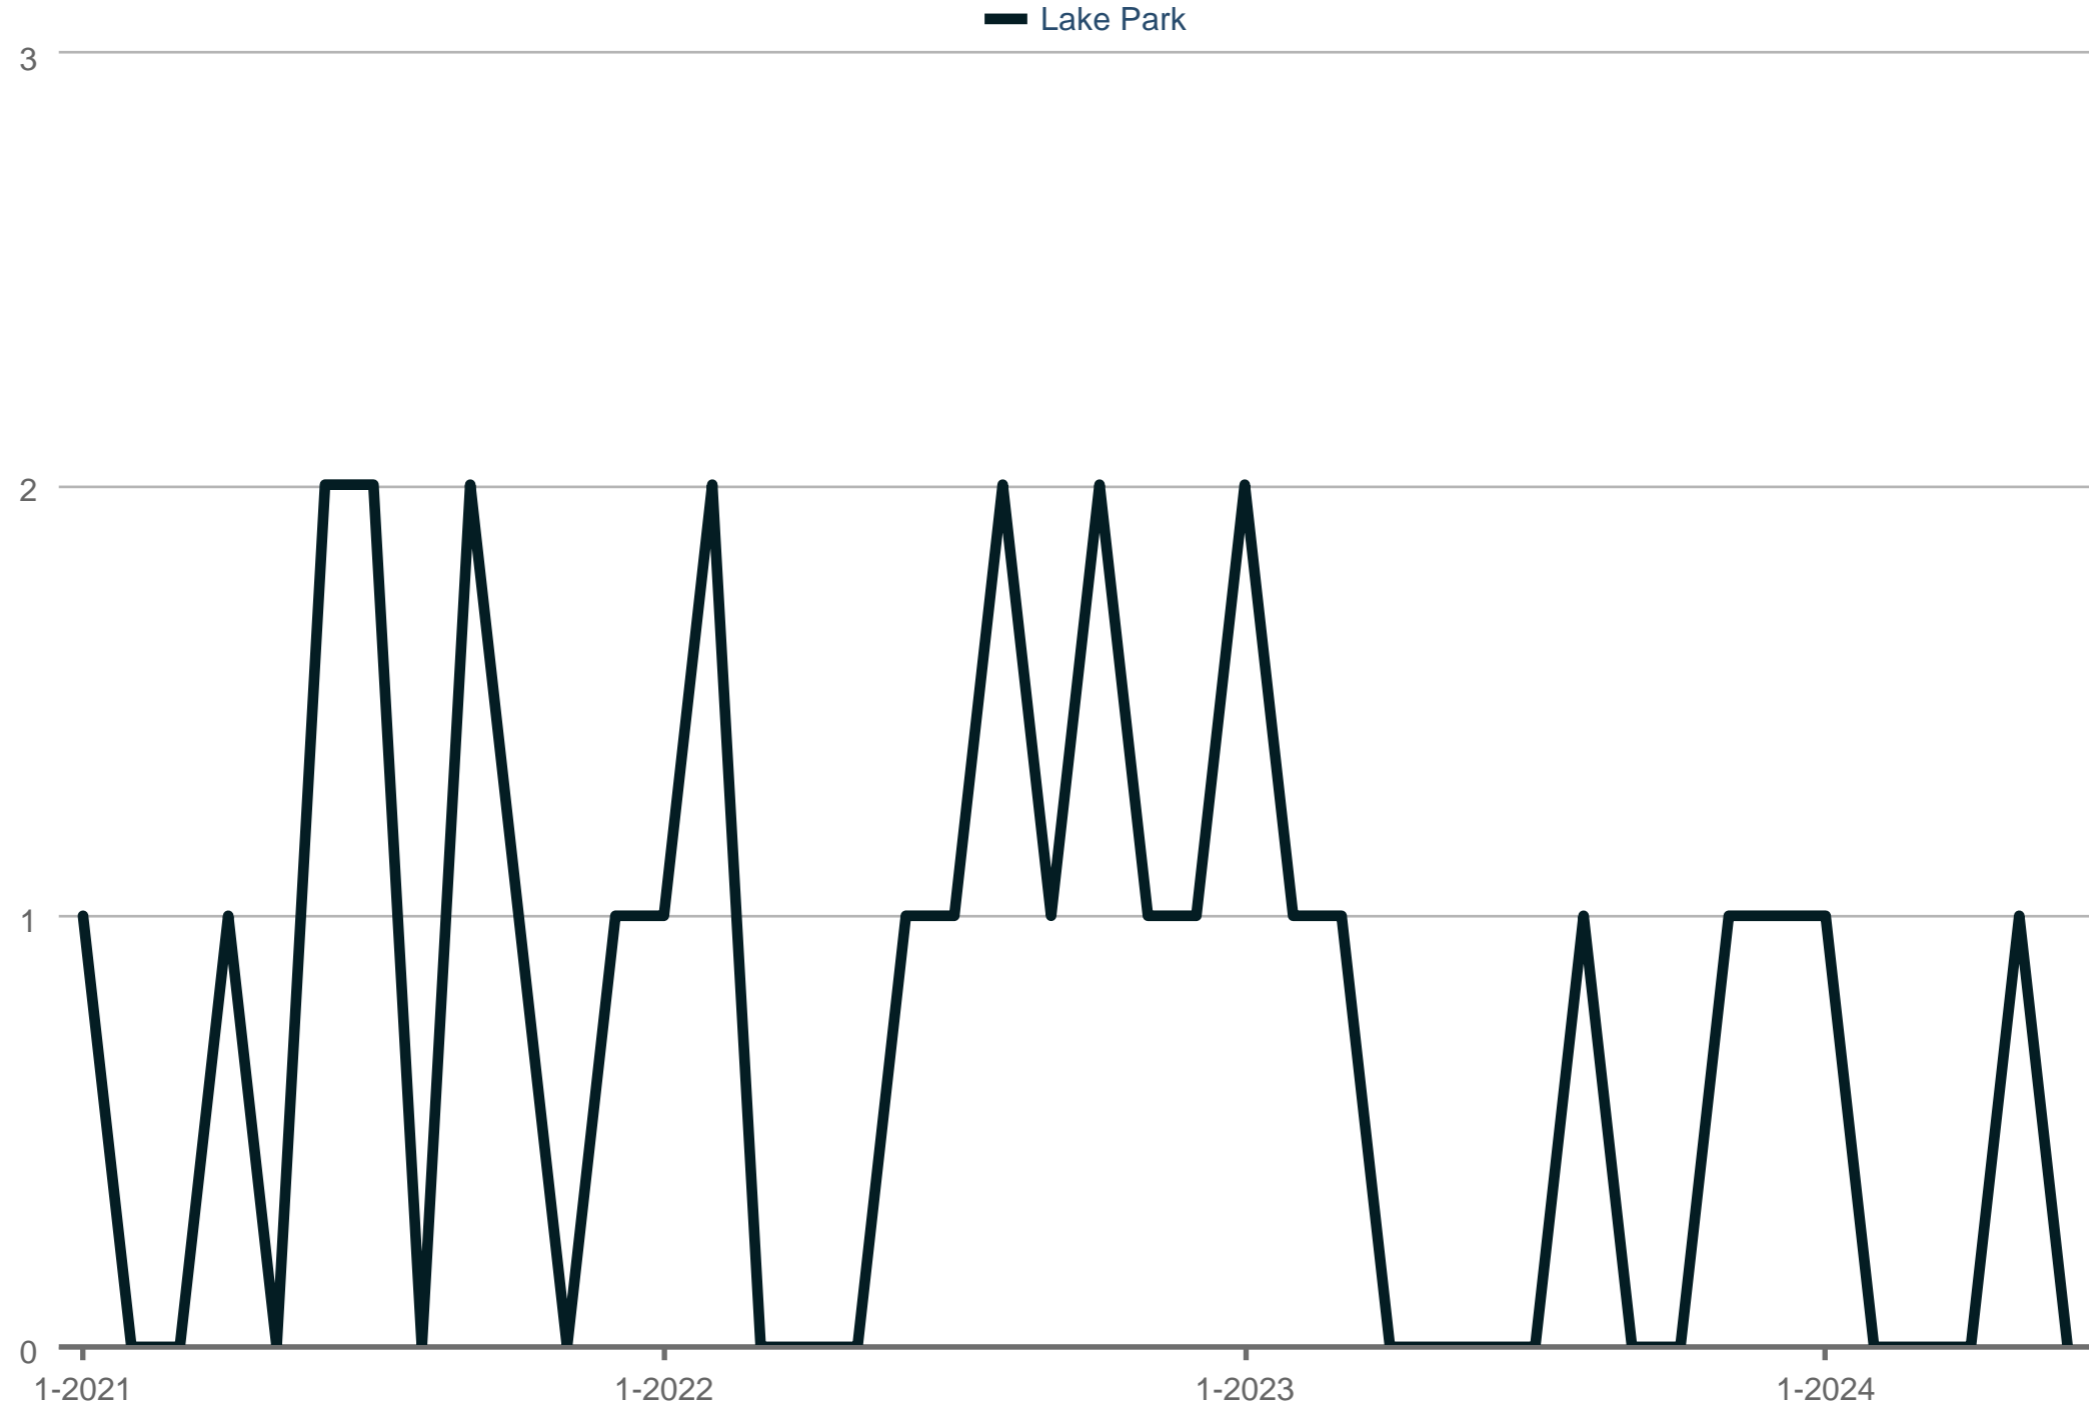

Homes for Sale

Lake Park

Each data point is one month of activity. Data is from July 27, 2024.