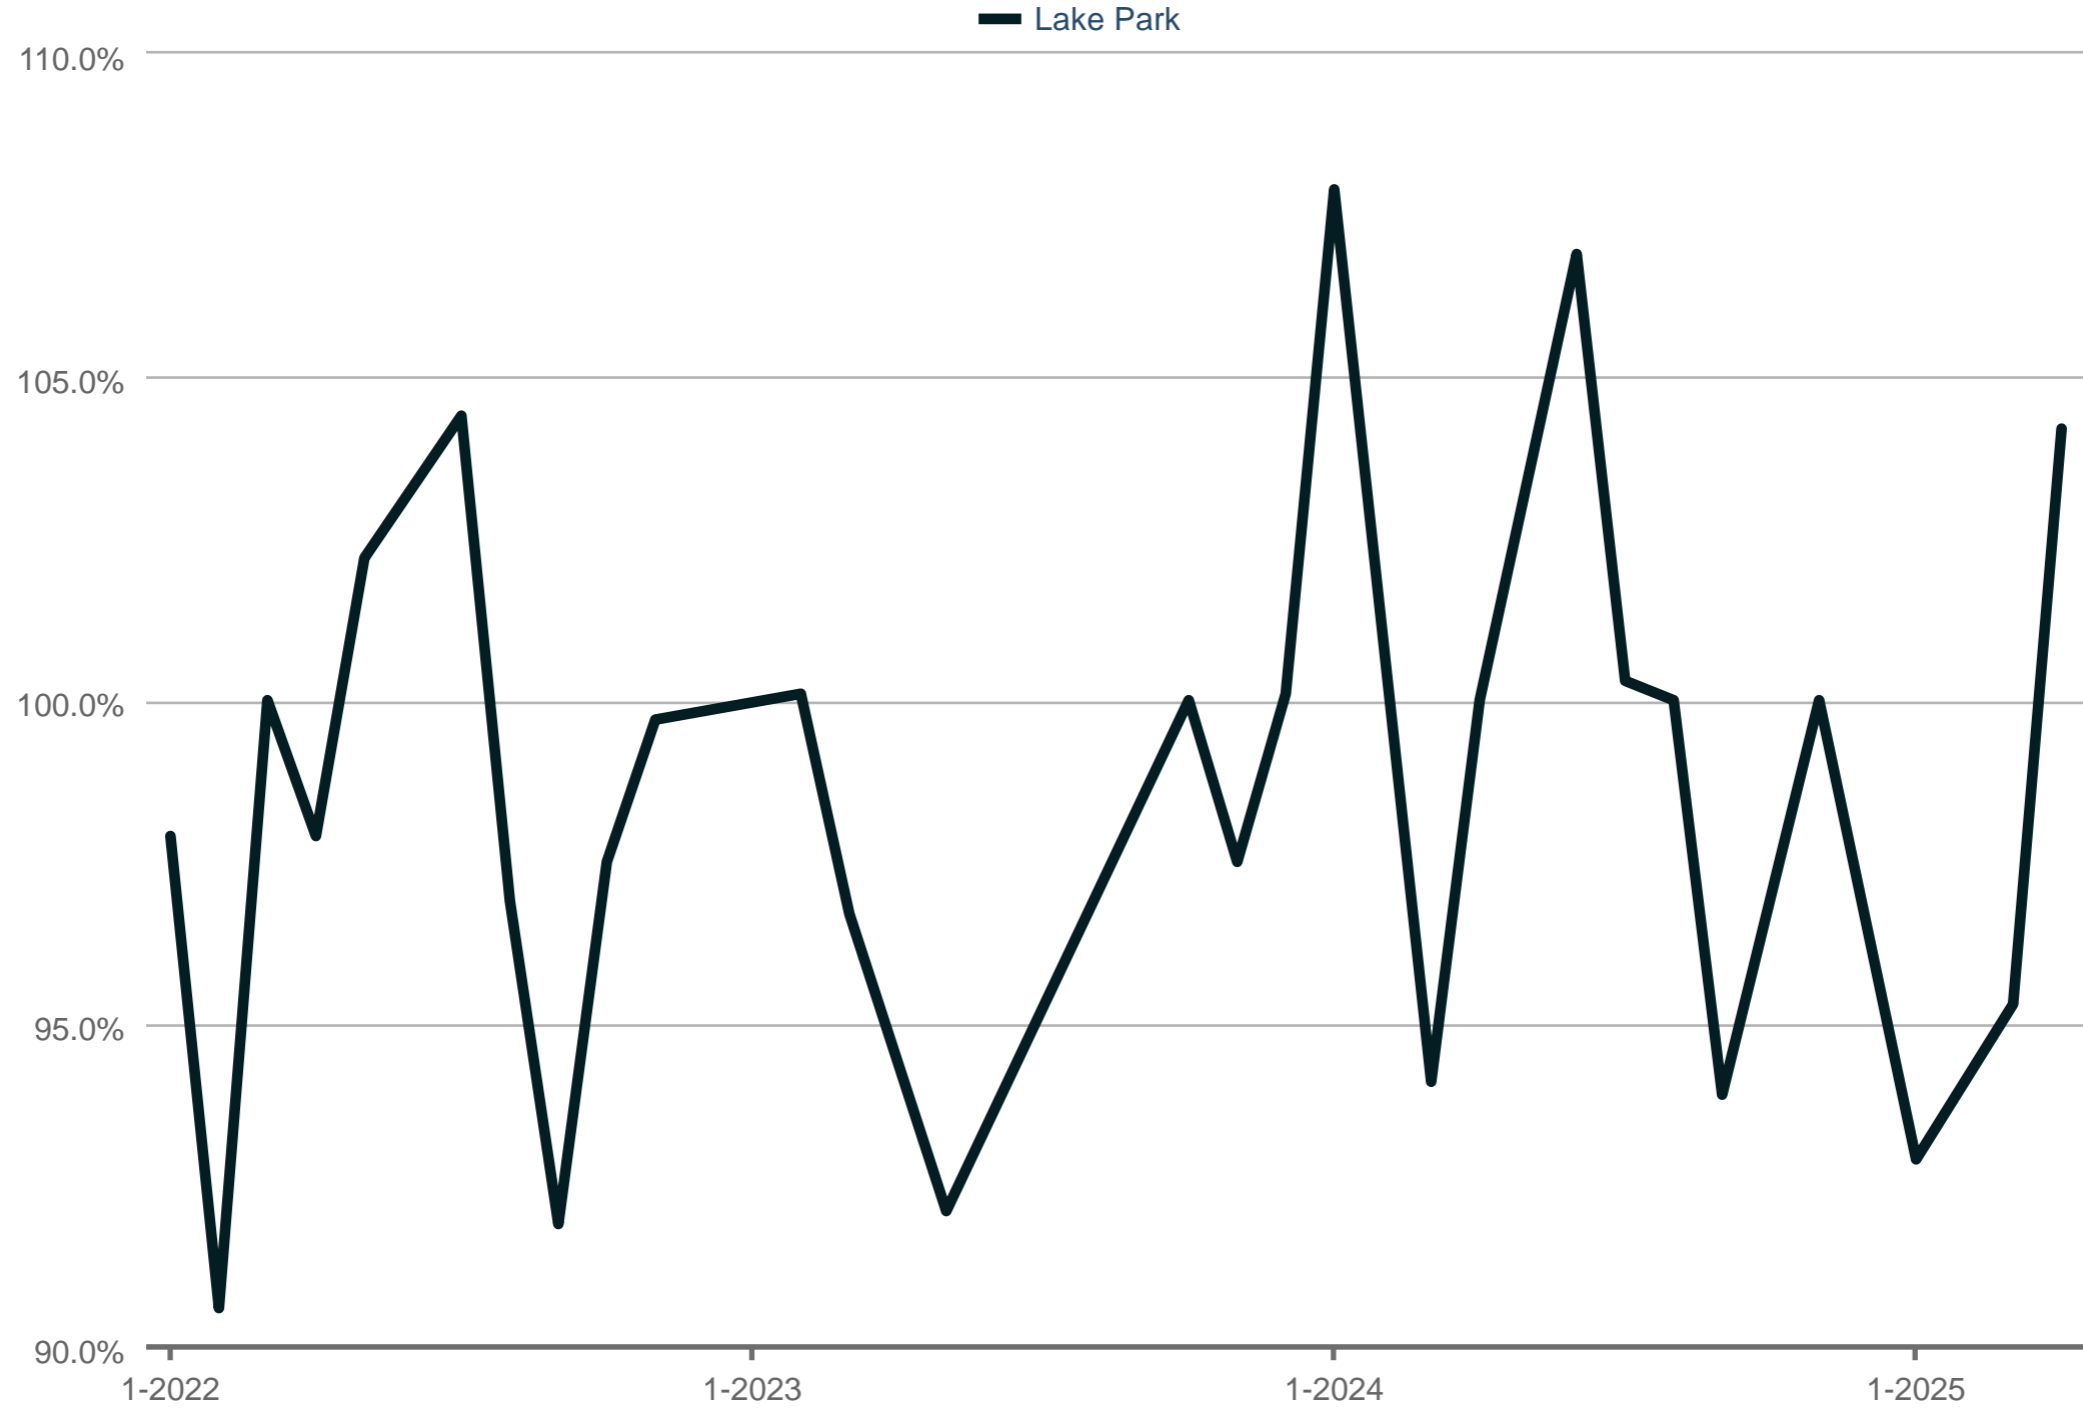

Median Percent of Last Original Price

Each data point is one month of activity. Data is from May 17, 2025.