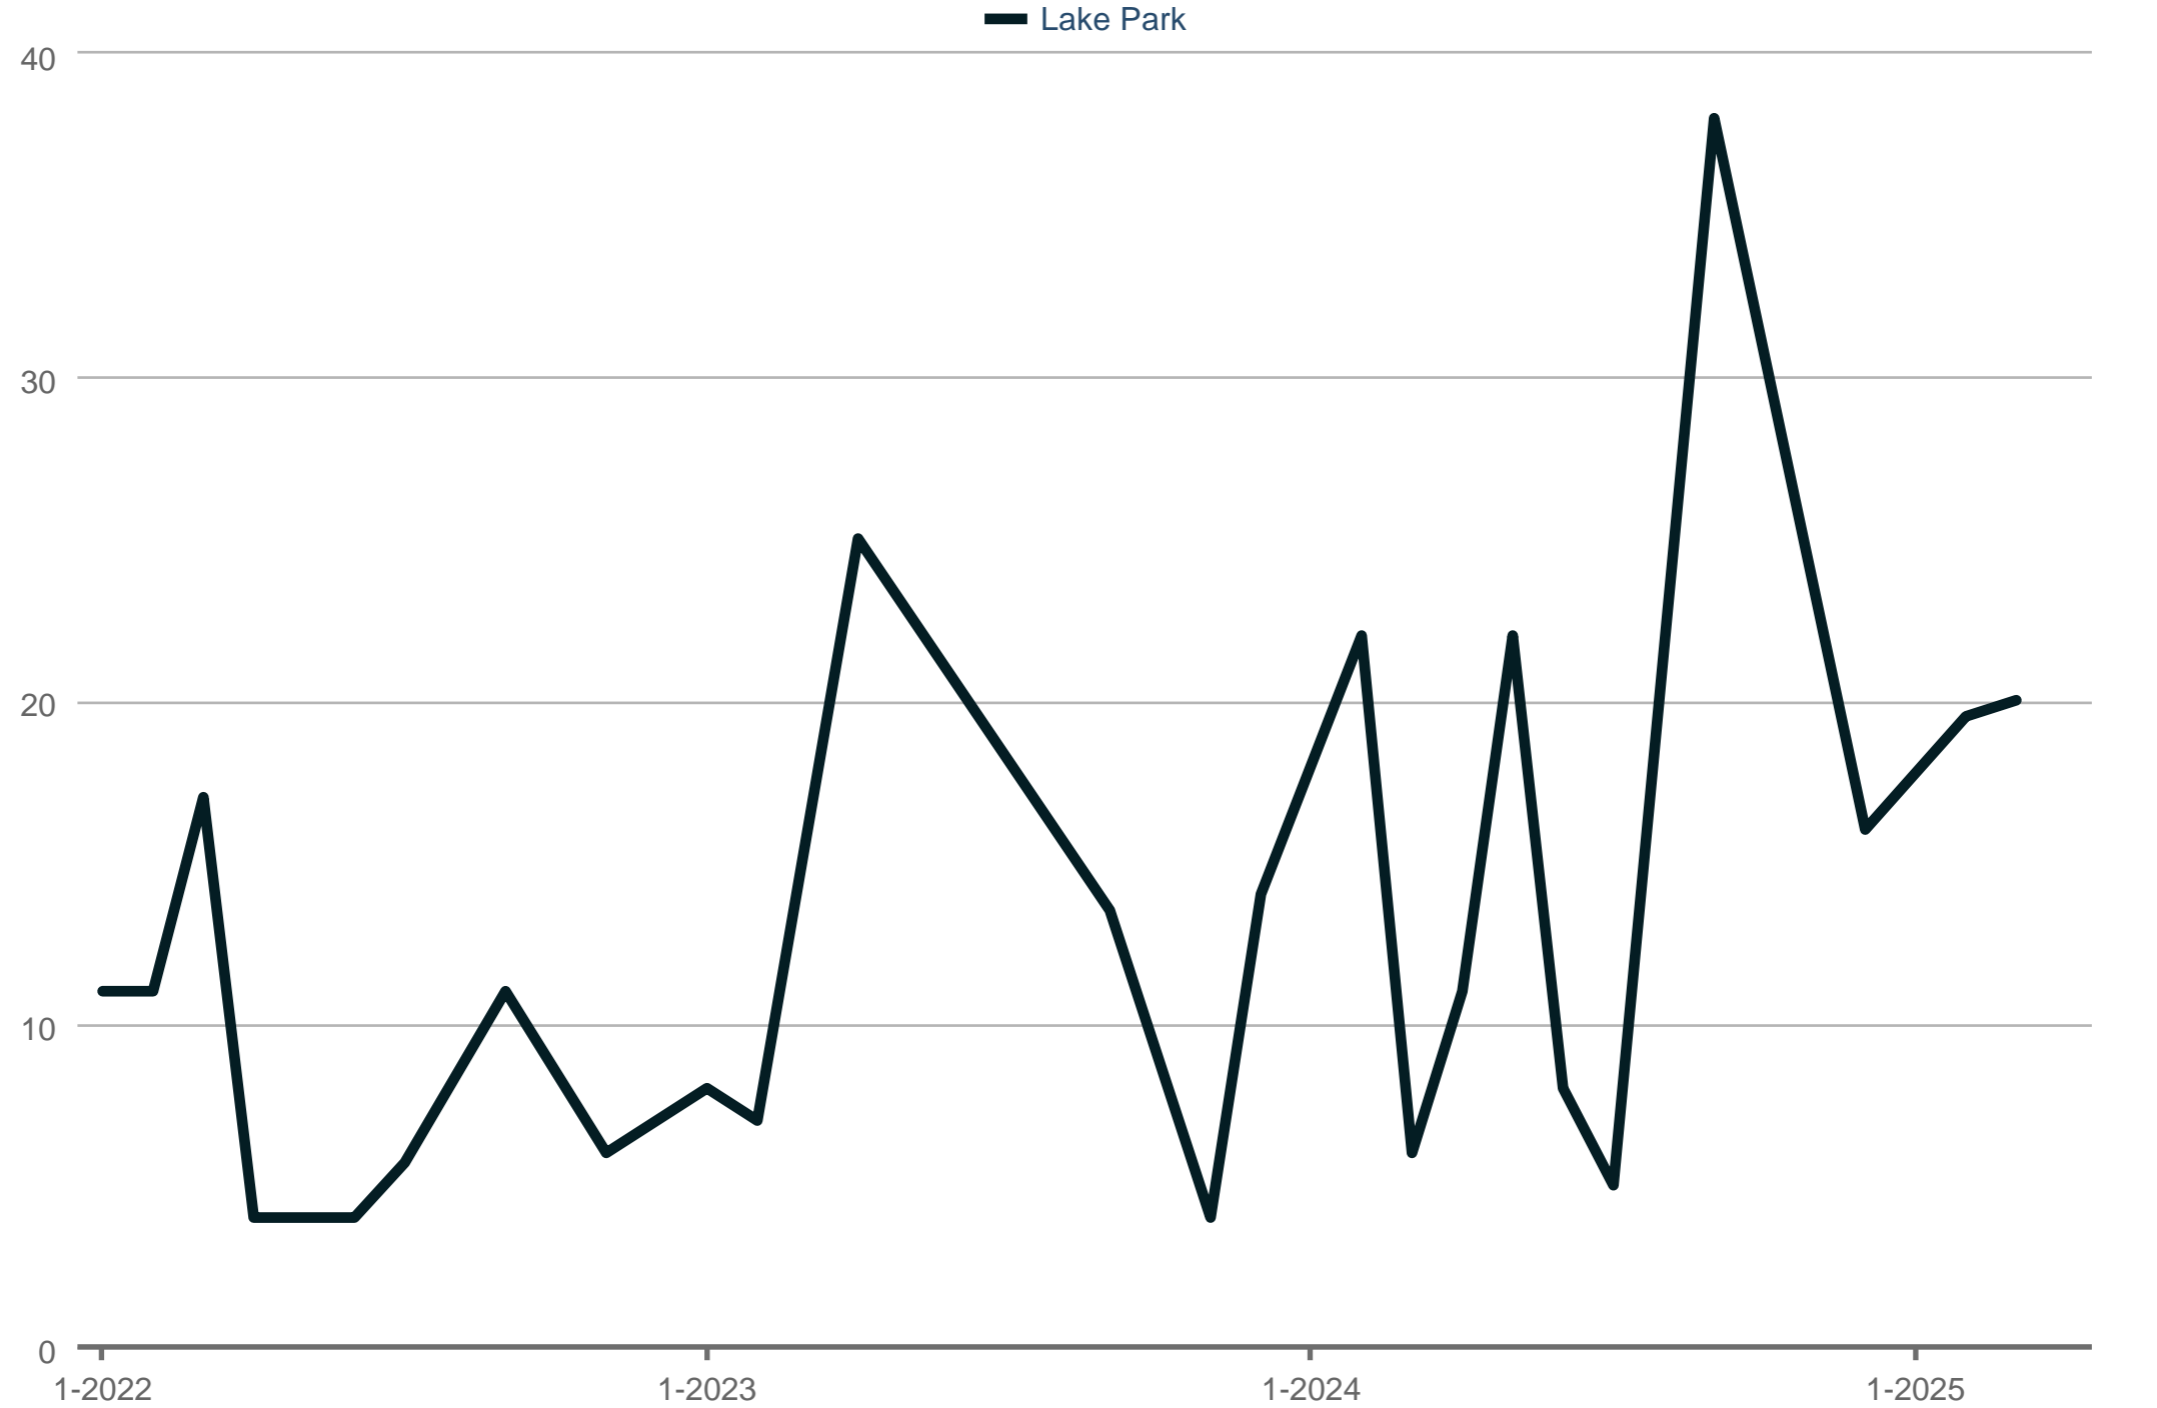

Average Showings to Pending

Each data point is one month of activity. Data is from May 17, 2025.