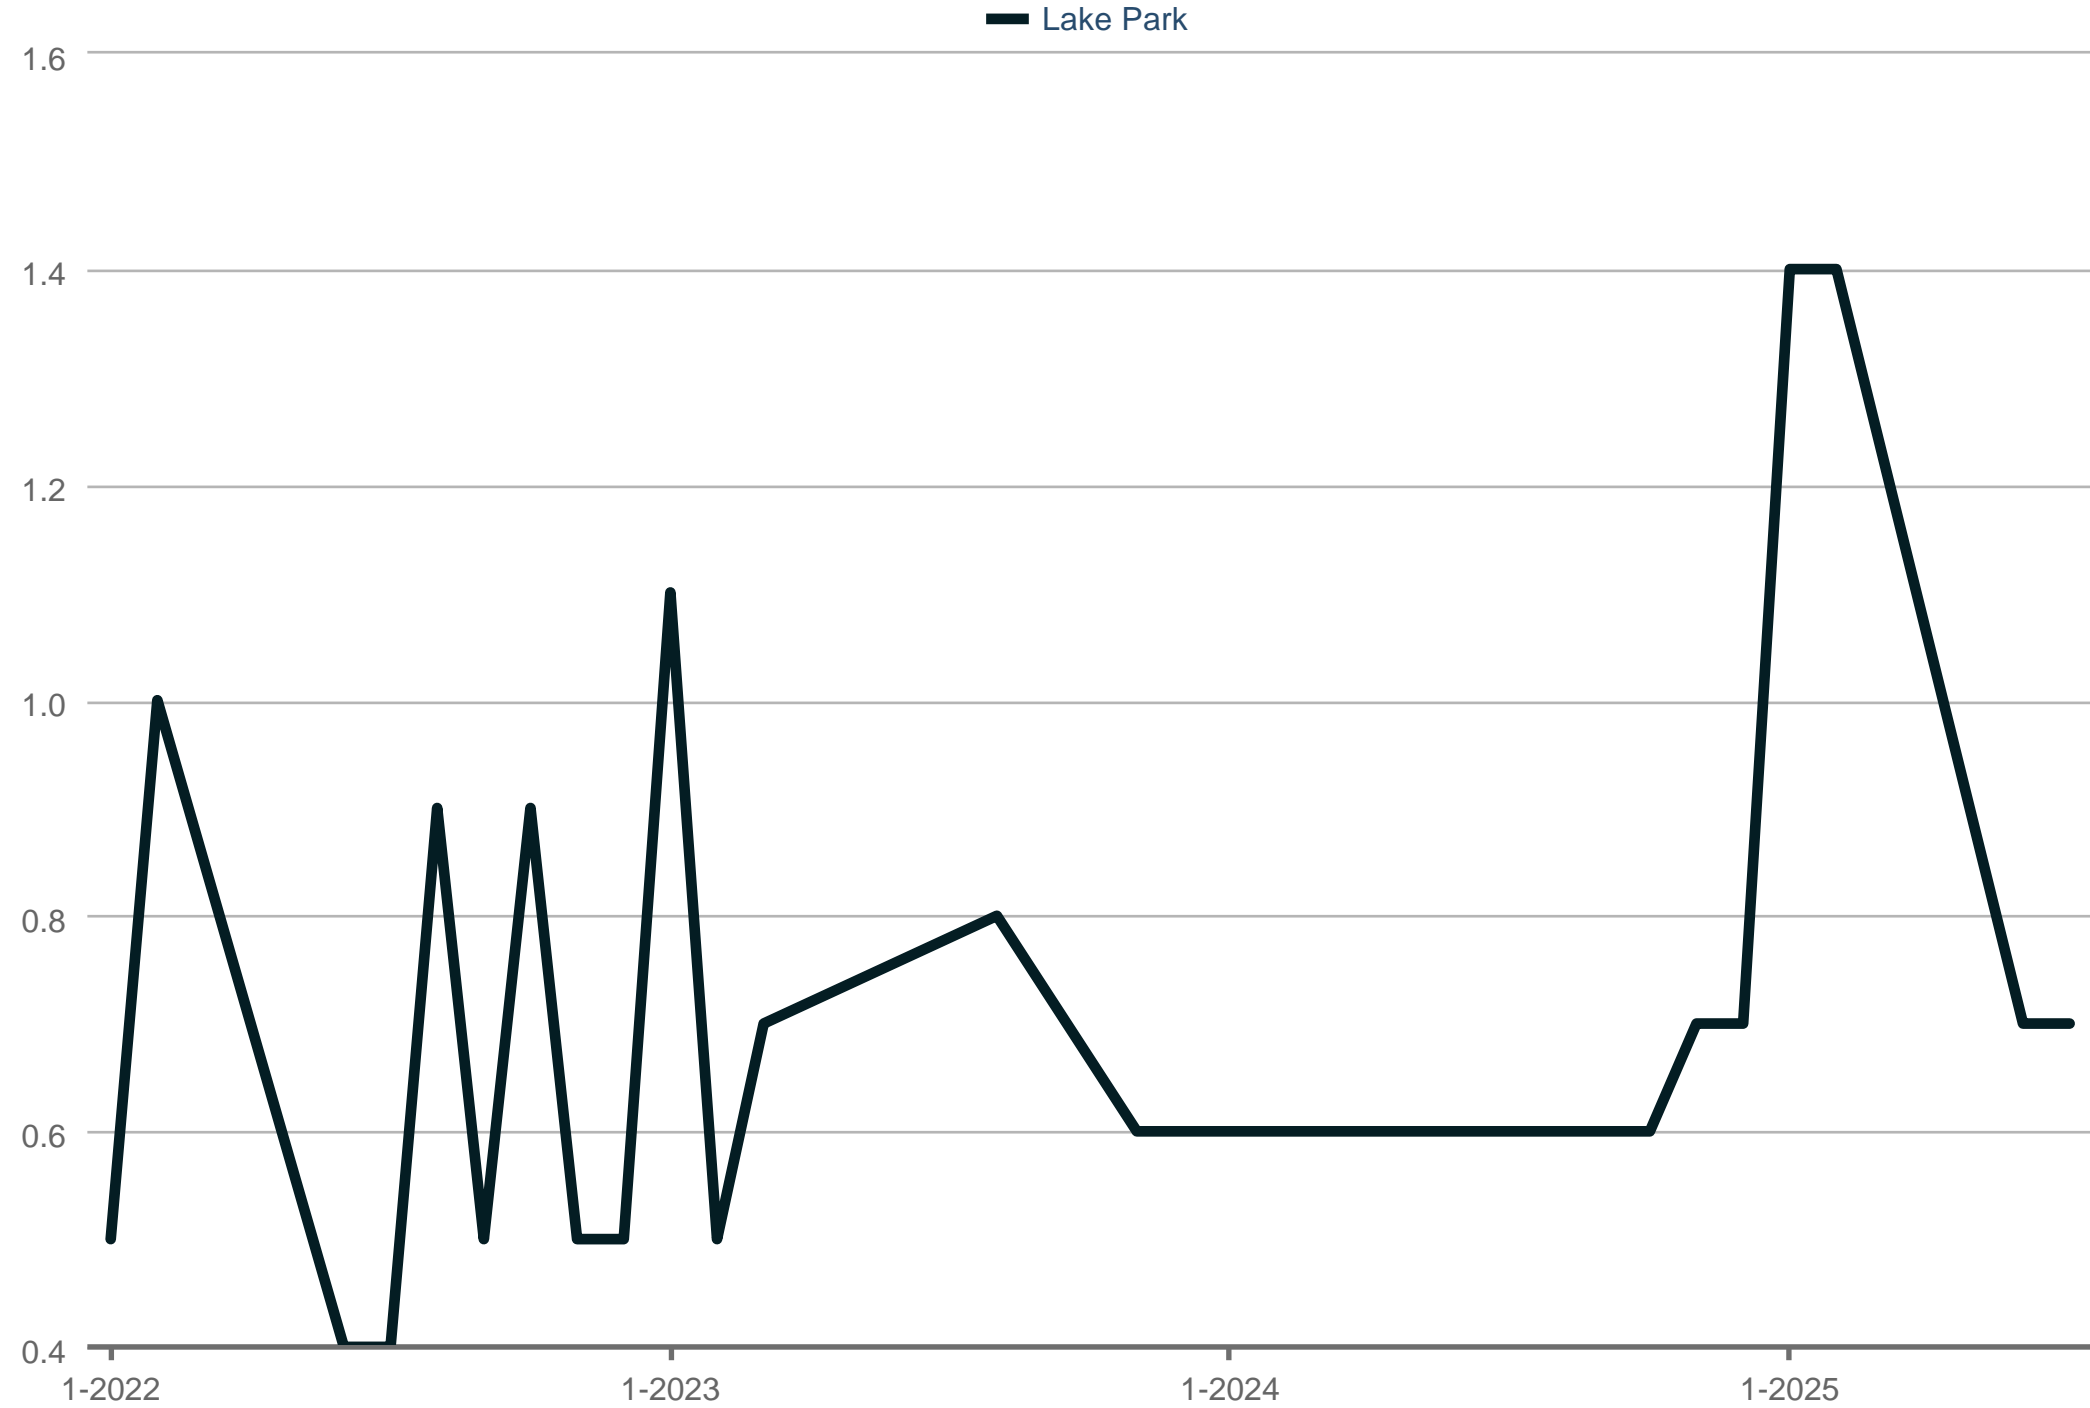

Months Supply of Homes for Sale

Lake Park

Each data point is one month of activity. Data is from August 22, 2025.