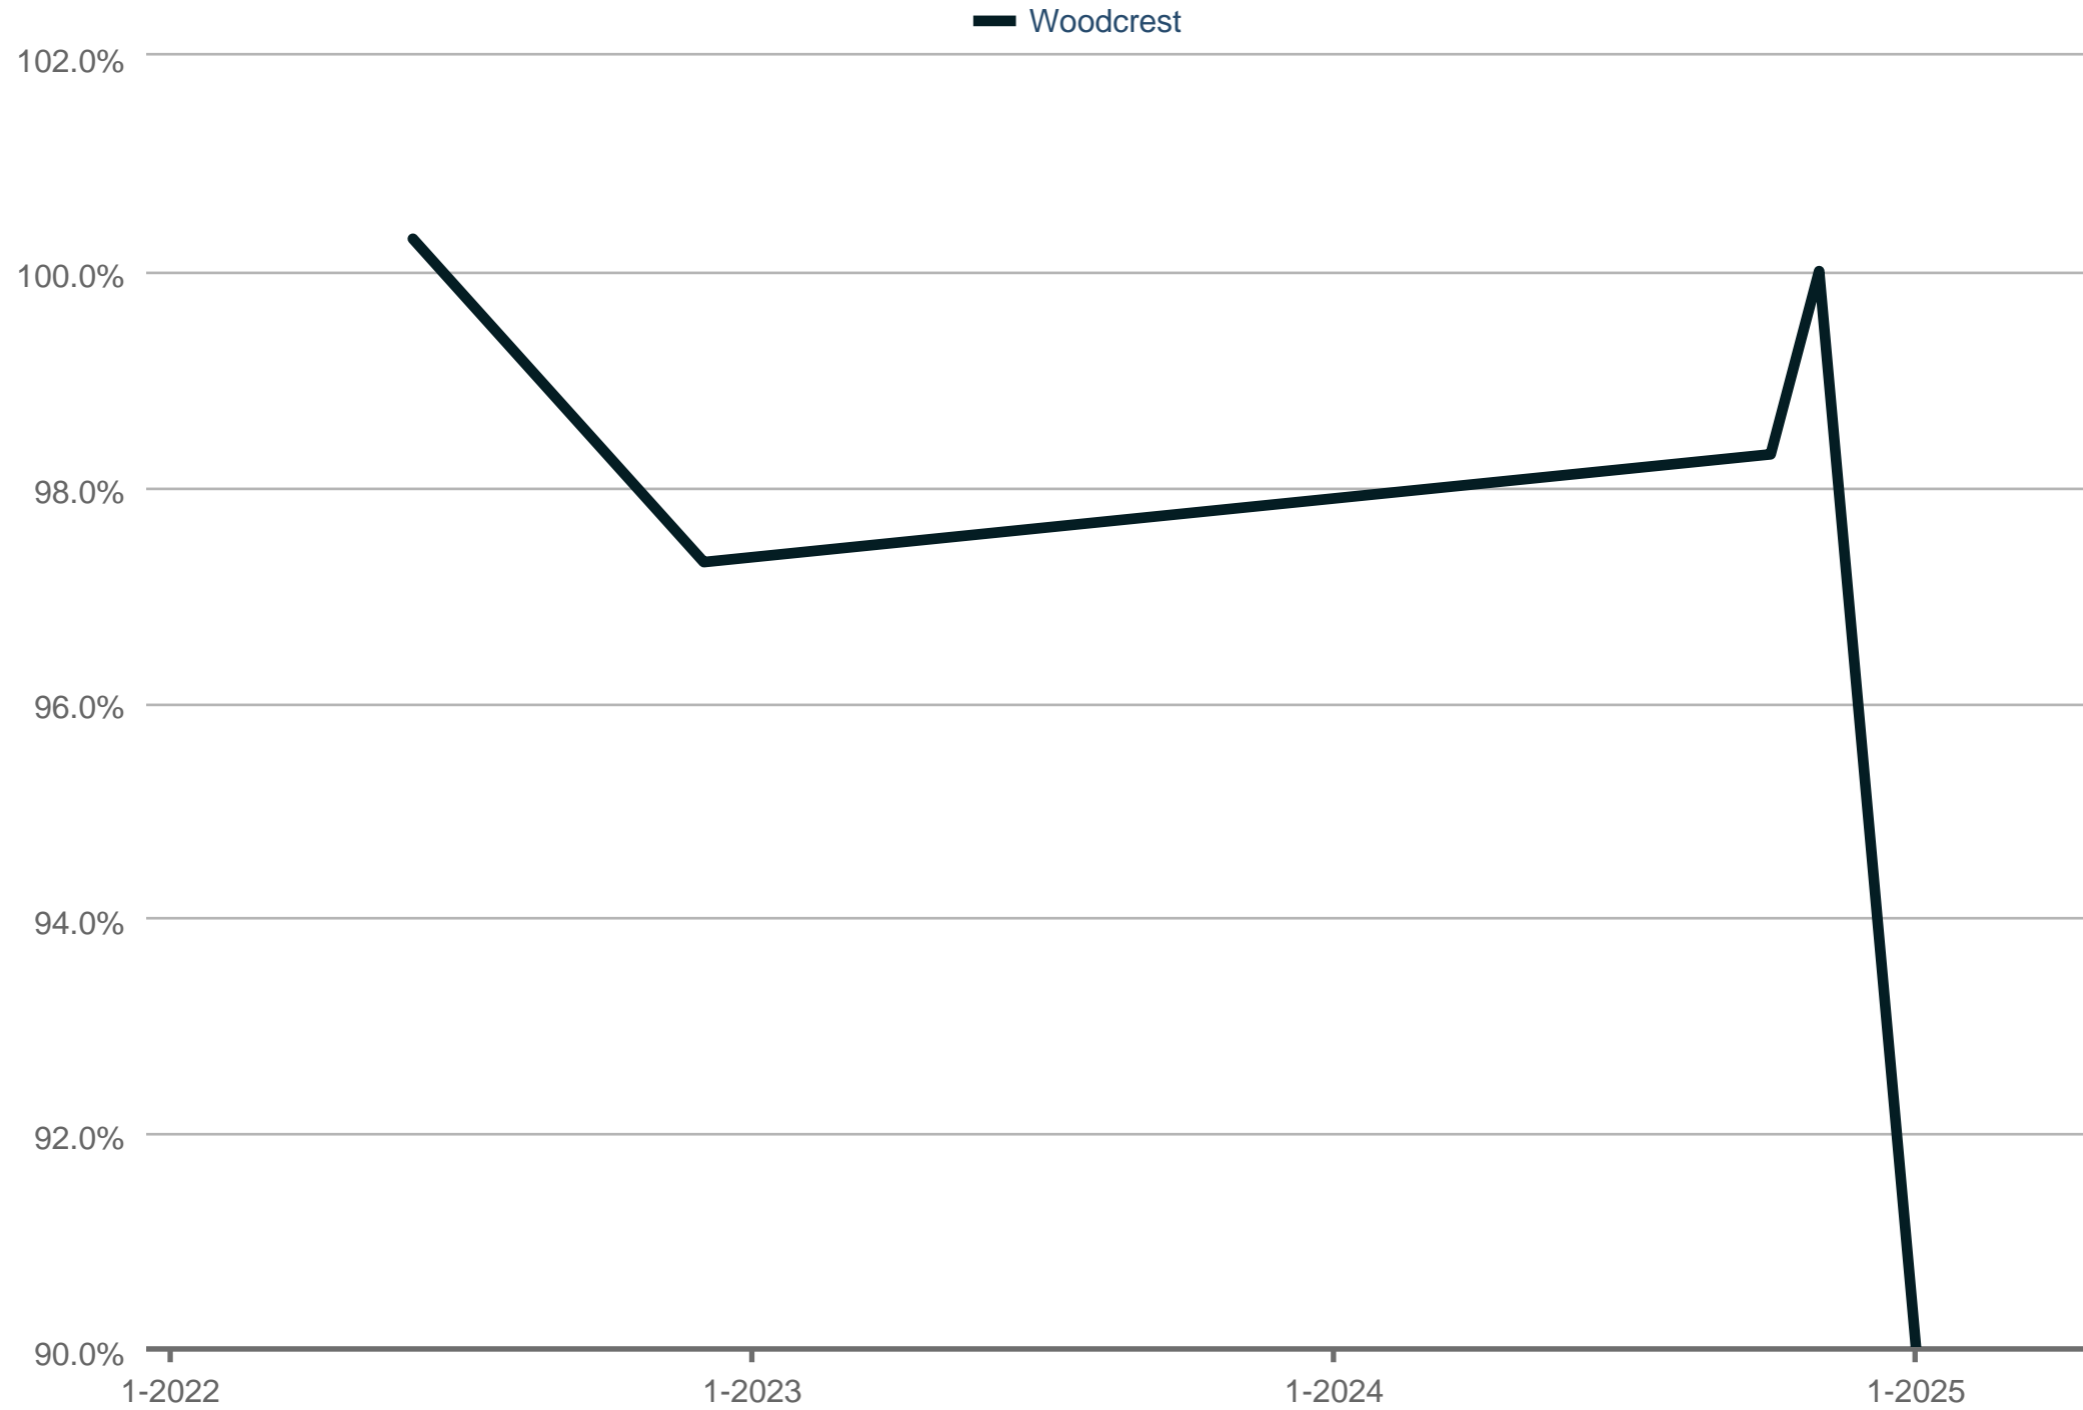

Average Percent of Last List Price

Woodcrest

Each data point is one month of activity. Data is from May 17, 2025.